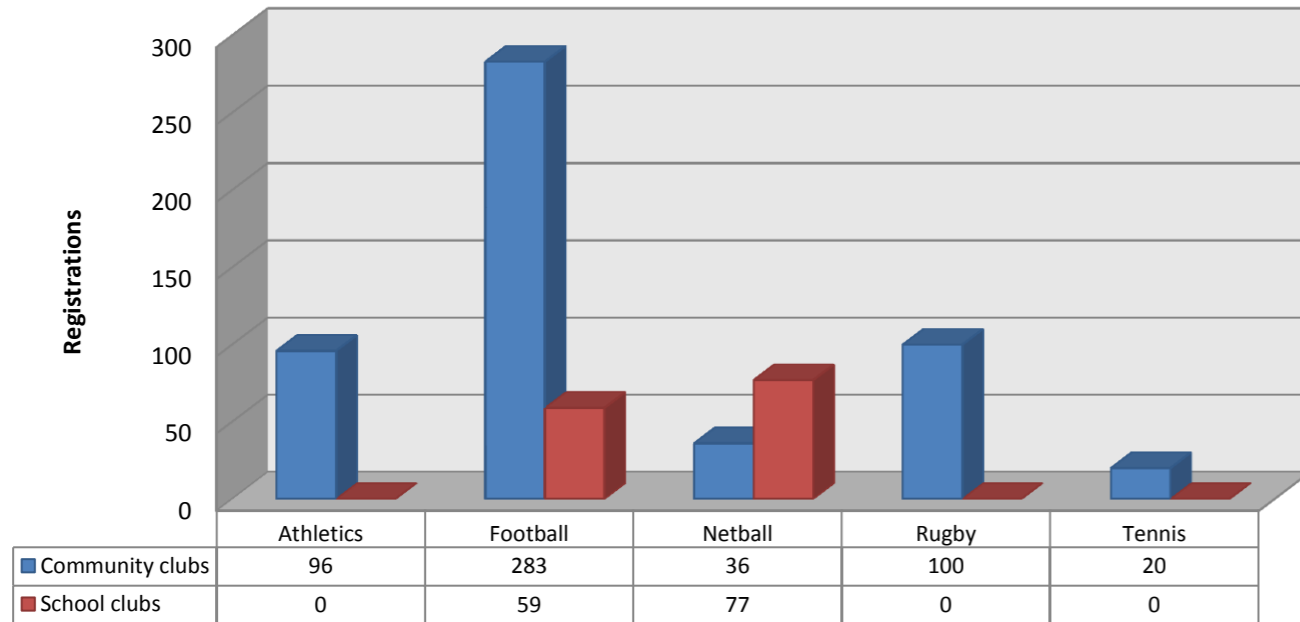

Total Registrations Autumn 2011

No. of Sessions Delivered By Clubs Autumn 2011

Activity Registration by Club Type - Autumn 2011

Activity Sessions - Autumn 2011

No of Volunteers leading in Dragon Sport for the last 3 Terms