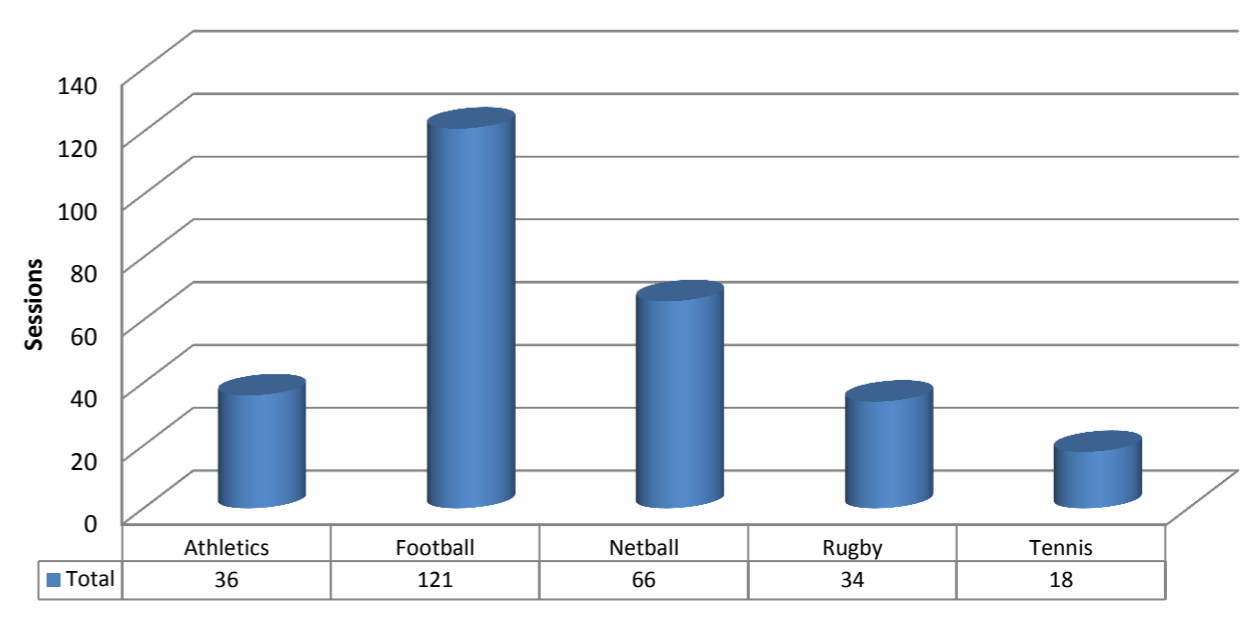

Total Registrations Autumn 2011

No. of Sessions Delivered By Clubs Autumn 2011

Activity Registration by Club Type - Autumn 2011

Activity Sessions - Autumn 2011

No of Volunteers leading in Dragon Sport for the last 3 Terms