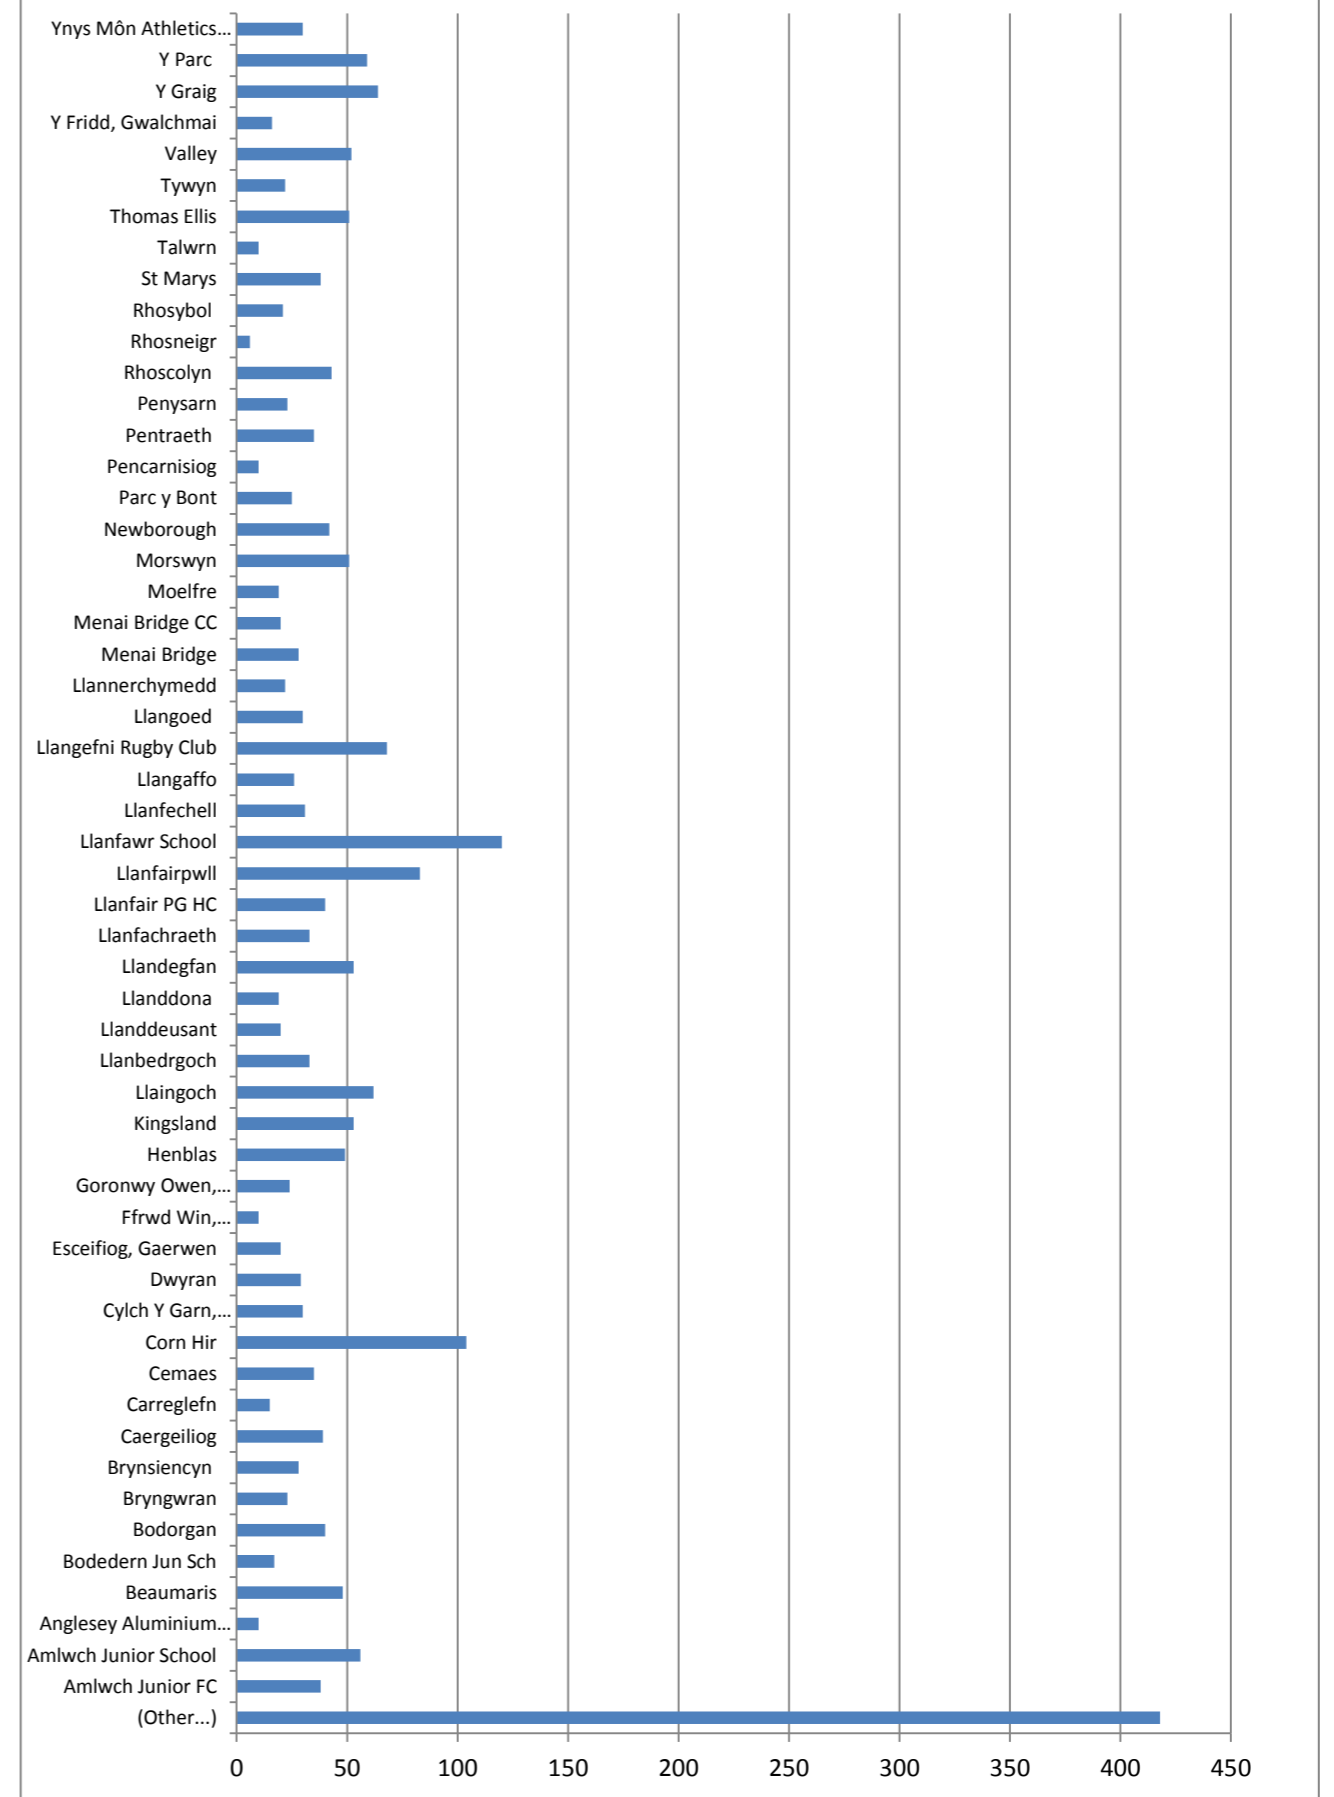

Total Registrations Autumn 2011

No. of Sessions Delivered By Clubs Autumn 2011

Activity Registration by Club Type - Autumn 2011

Activity Sessions - Autumn 2011

No of Volunteers leading in Dragon Sport for the last 3 Terms