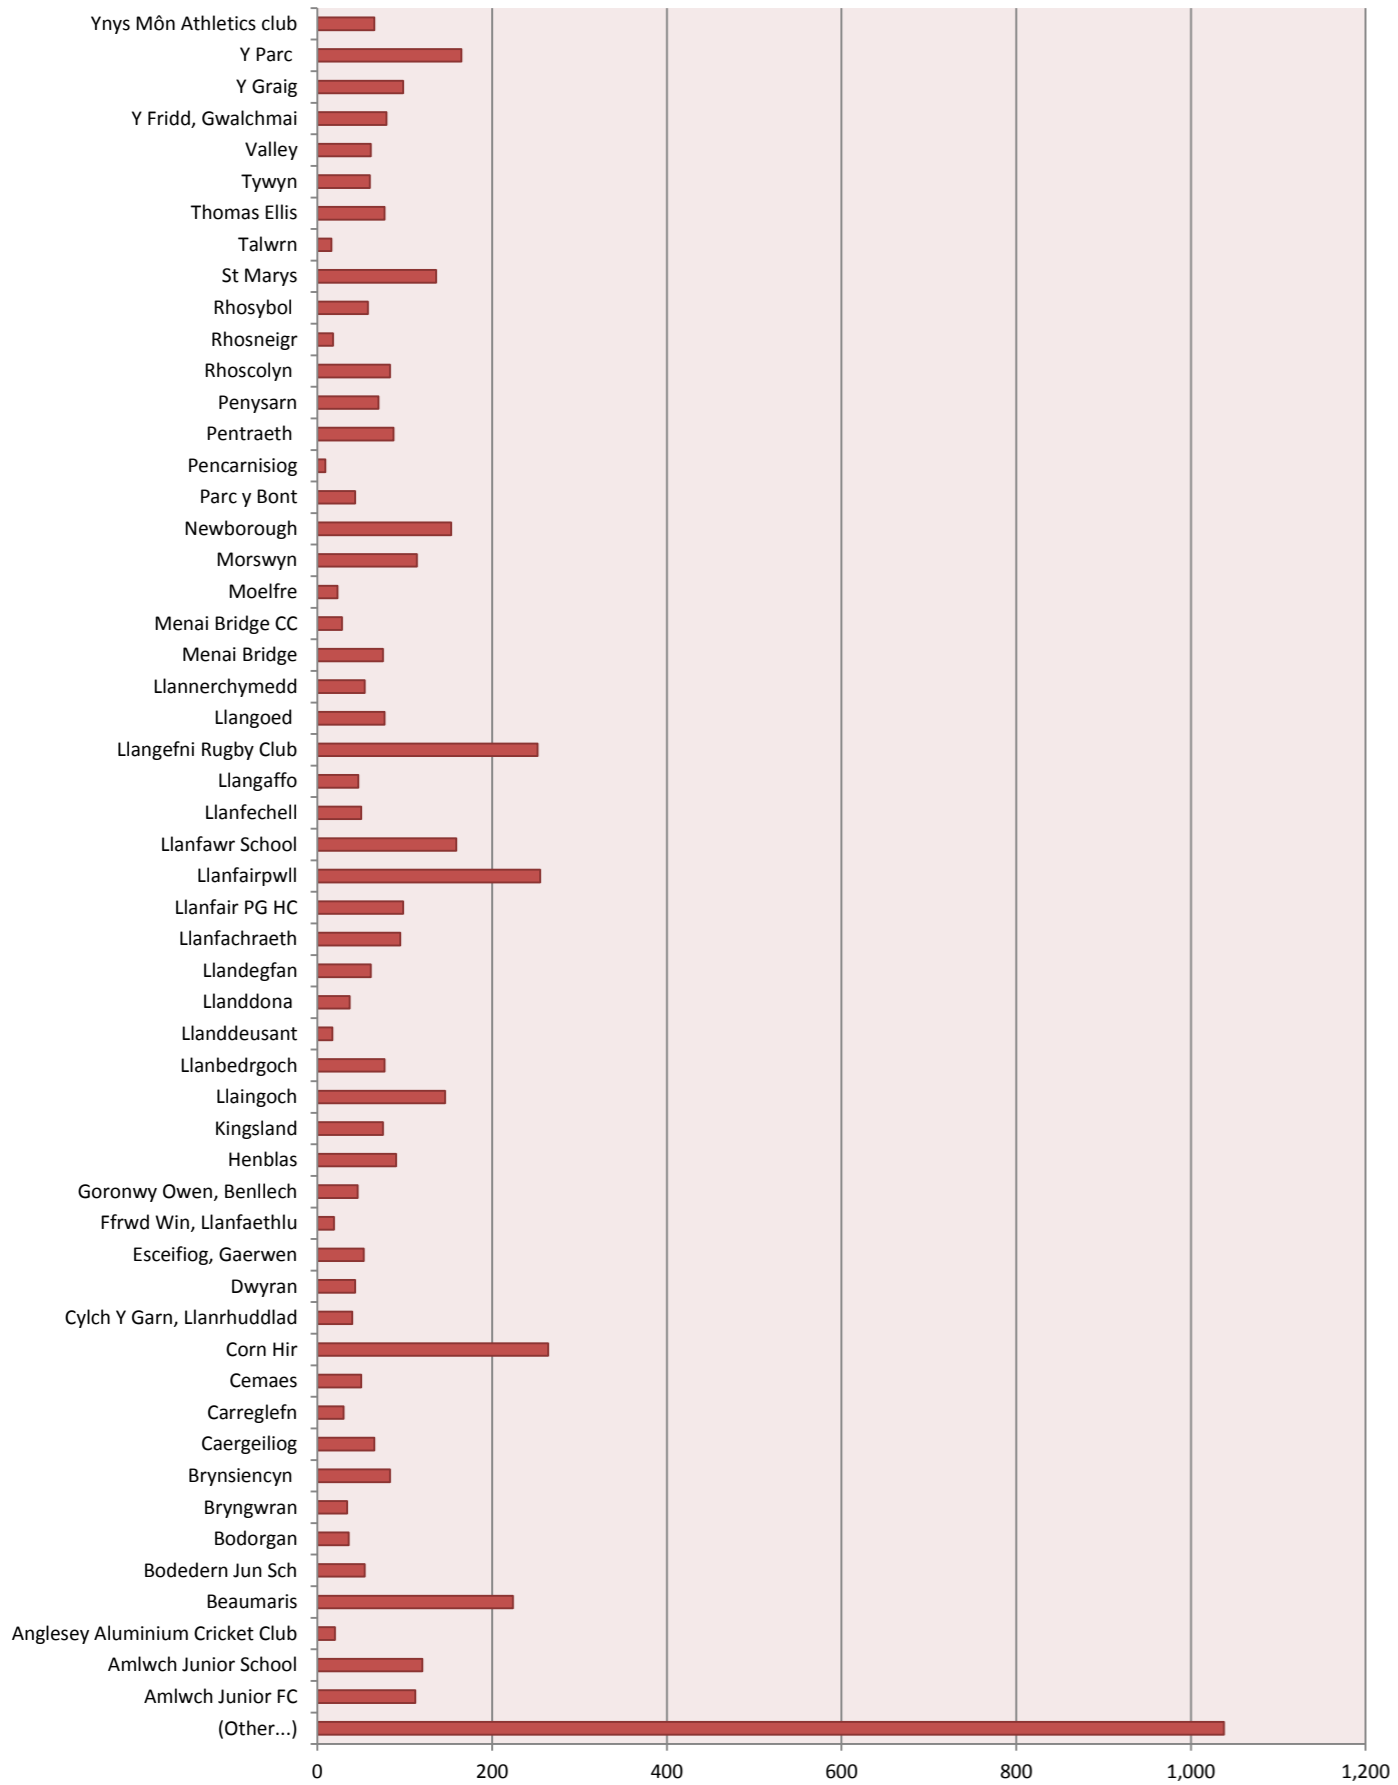

Total Registrations Autumn 2011

No. of Sessions Delivered By Clubs Autumn 2011

Activity Registration by Club Type - Autumn 2011

Activity Sessions - Autumn 2011

No of Volunteers leading in Dragon Sport for the last 3 Terms