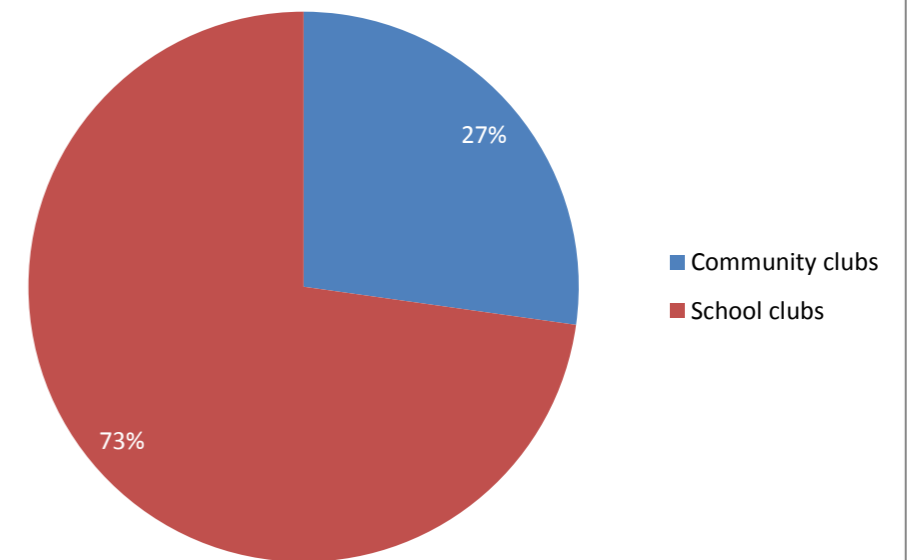

Sessions Delivered by Club Type Autumn 2011