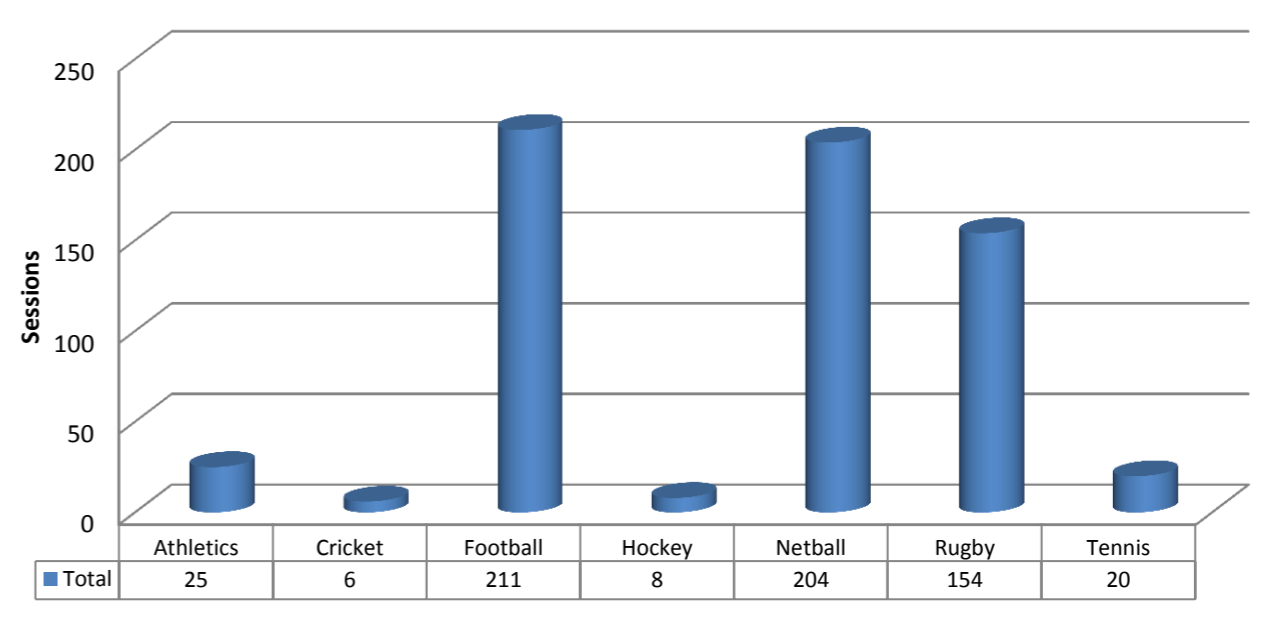

Total Registrations Autumn 2011

No. of Sessions Delivered By Clubs Autumn 2011

Activity Registration by Club Type - Autumn 2011

Activity Sessions - Autumn 2011

No of Volunteers leading in Dragon Sport for the last 3 Terms