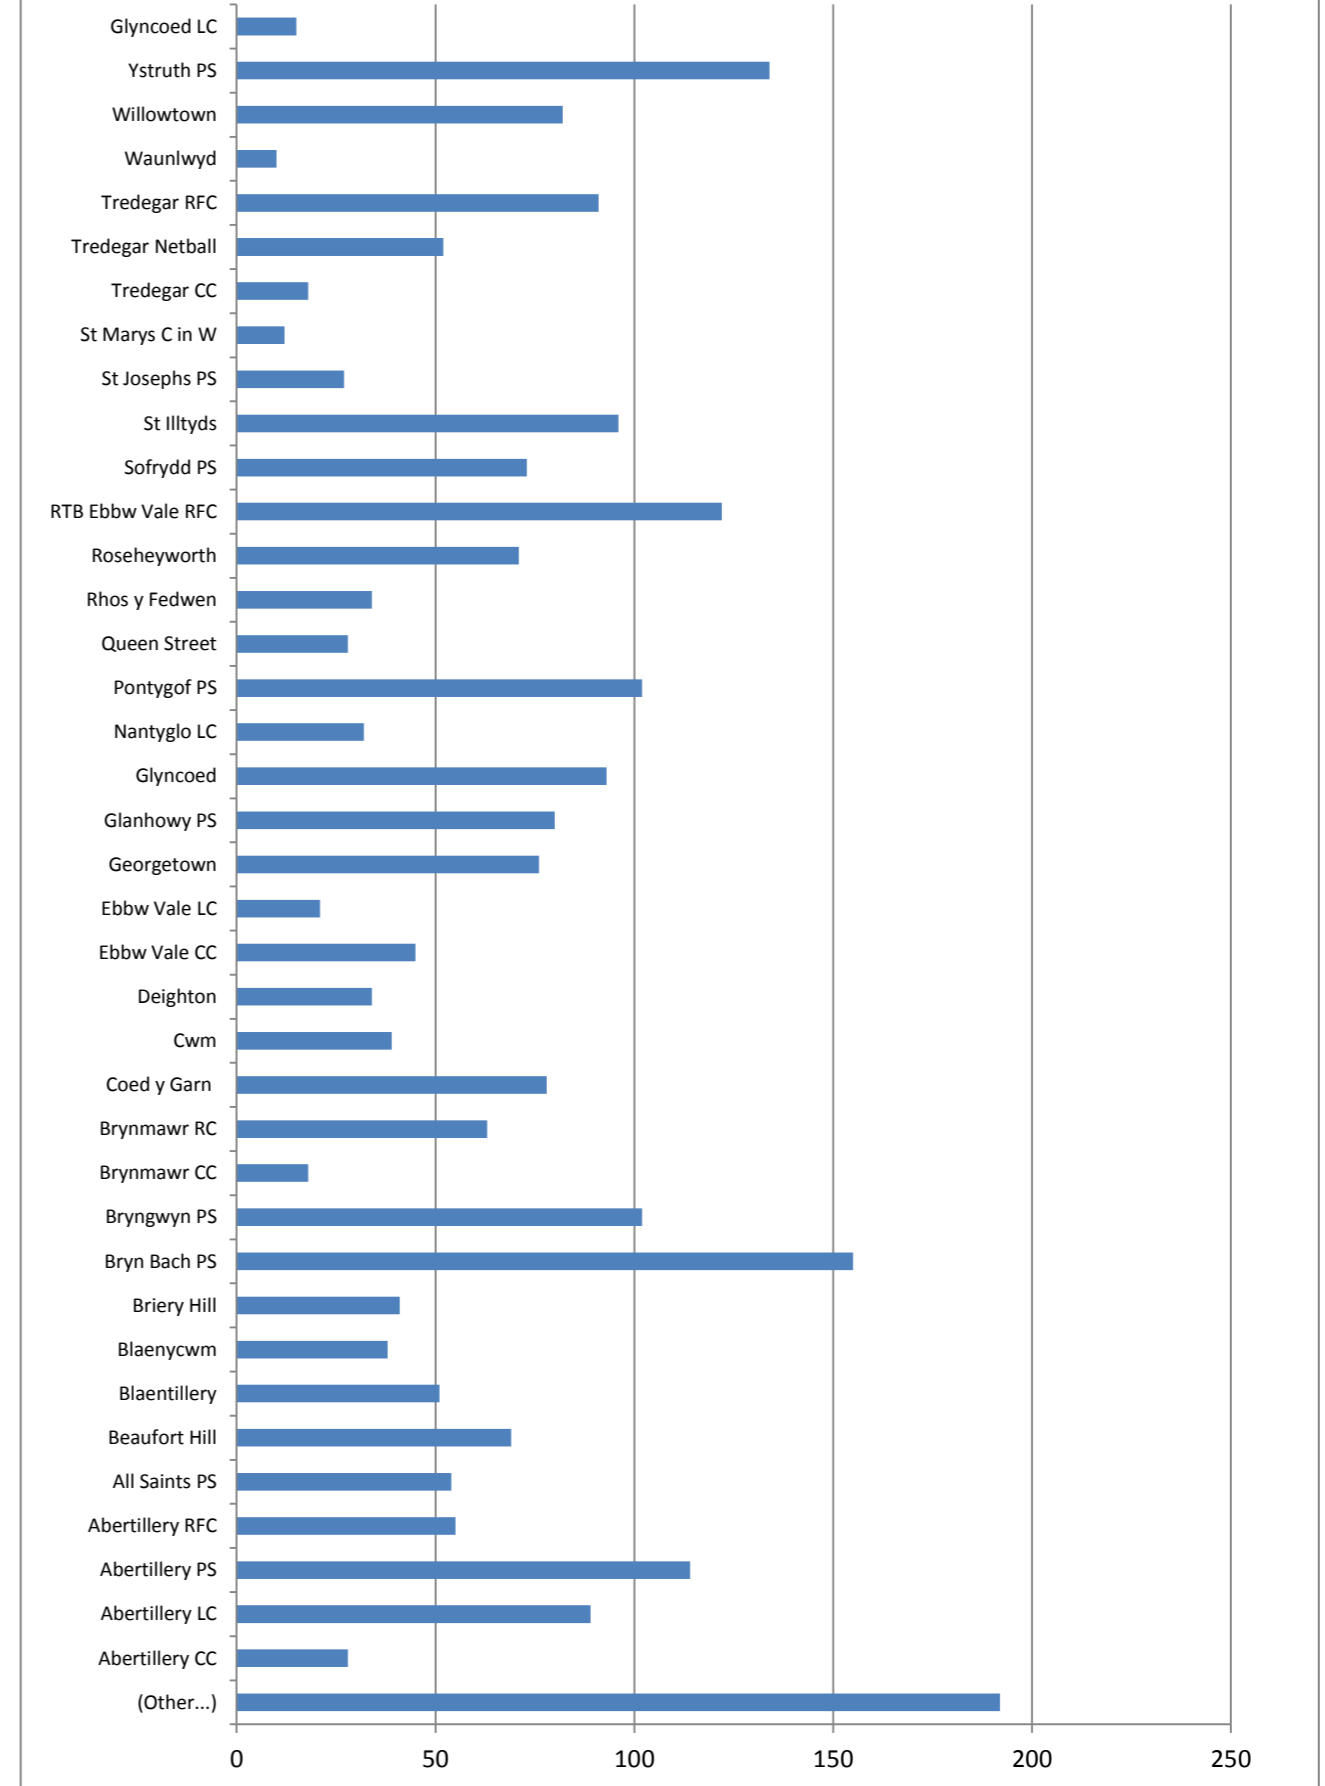

Total Registrations Autumn 2011

No. of Sessions Delivered By Clubs Autumn 2011

Activity Registration by Club Type - Autumn 2011

Activity Sessions - Autumn 2011

No of Volunteers leading in Dragon Sport for the last 3 Terms