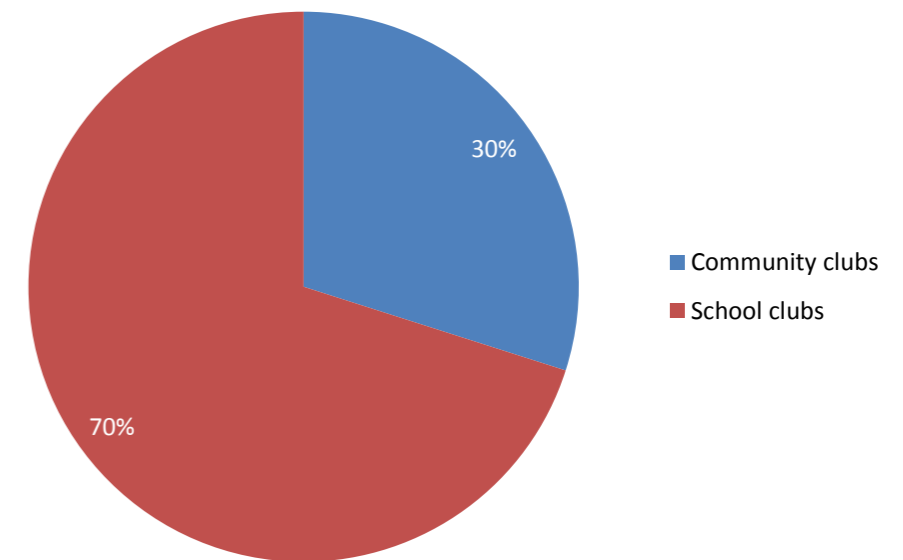

Sessions Delivered by Club Type Autumn 2011