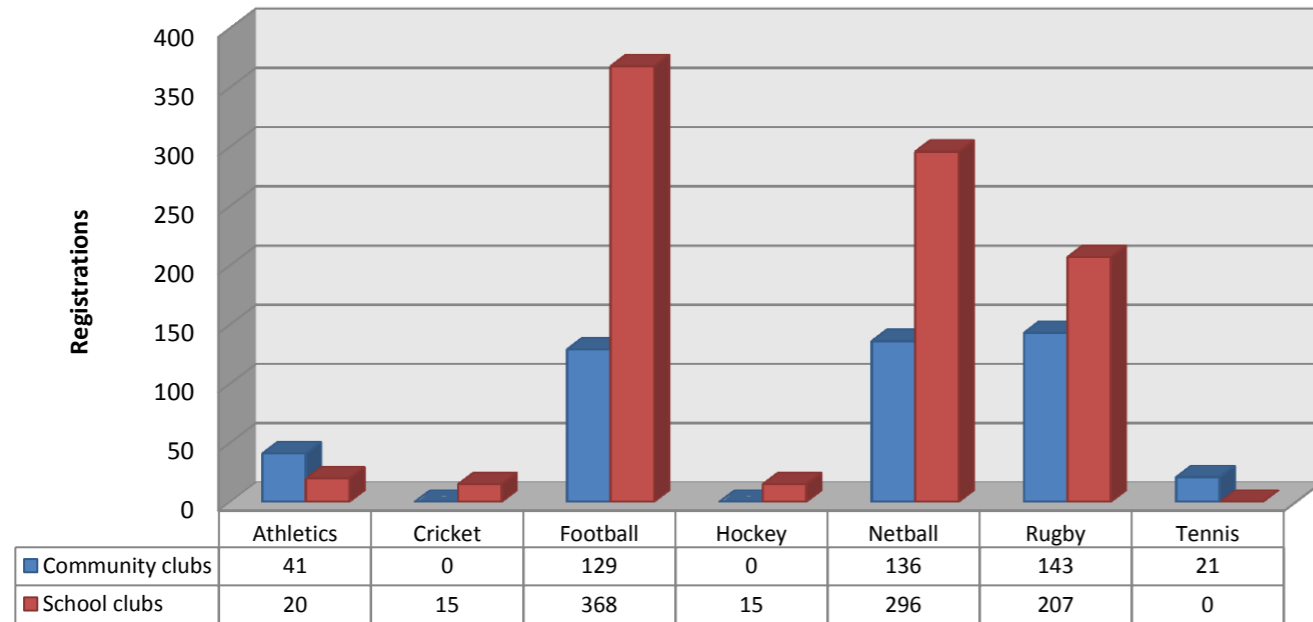

Total Registrations Autumn 2011

No. of Sessions Delivered By Clubs Autumn 2011

Activity Registration by Club Type - Autumn 2011

Activity Sessions - Autumn 2011

No of Volunteers leading in Dragon Sport for the last 3 Terms