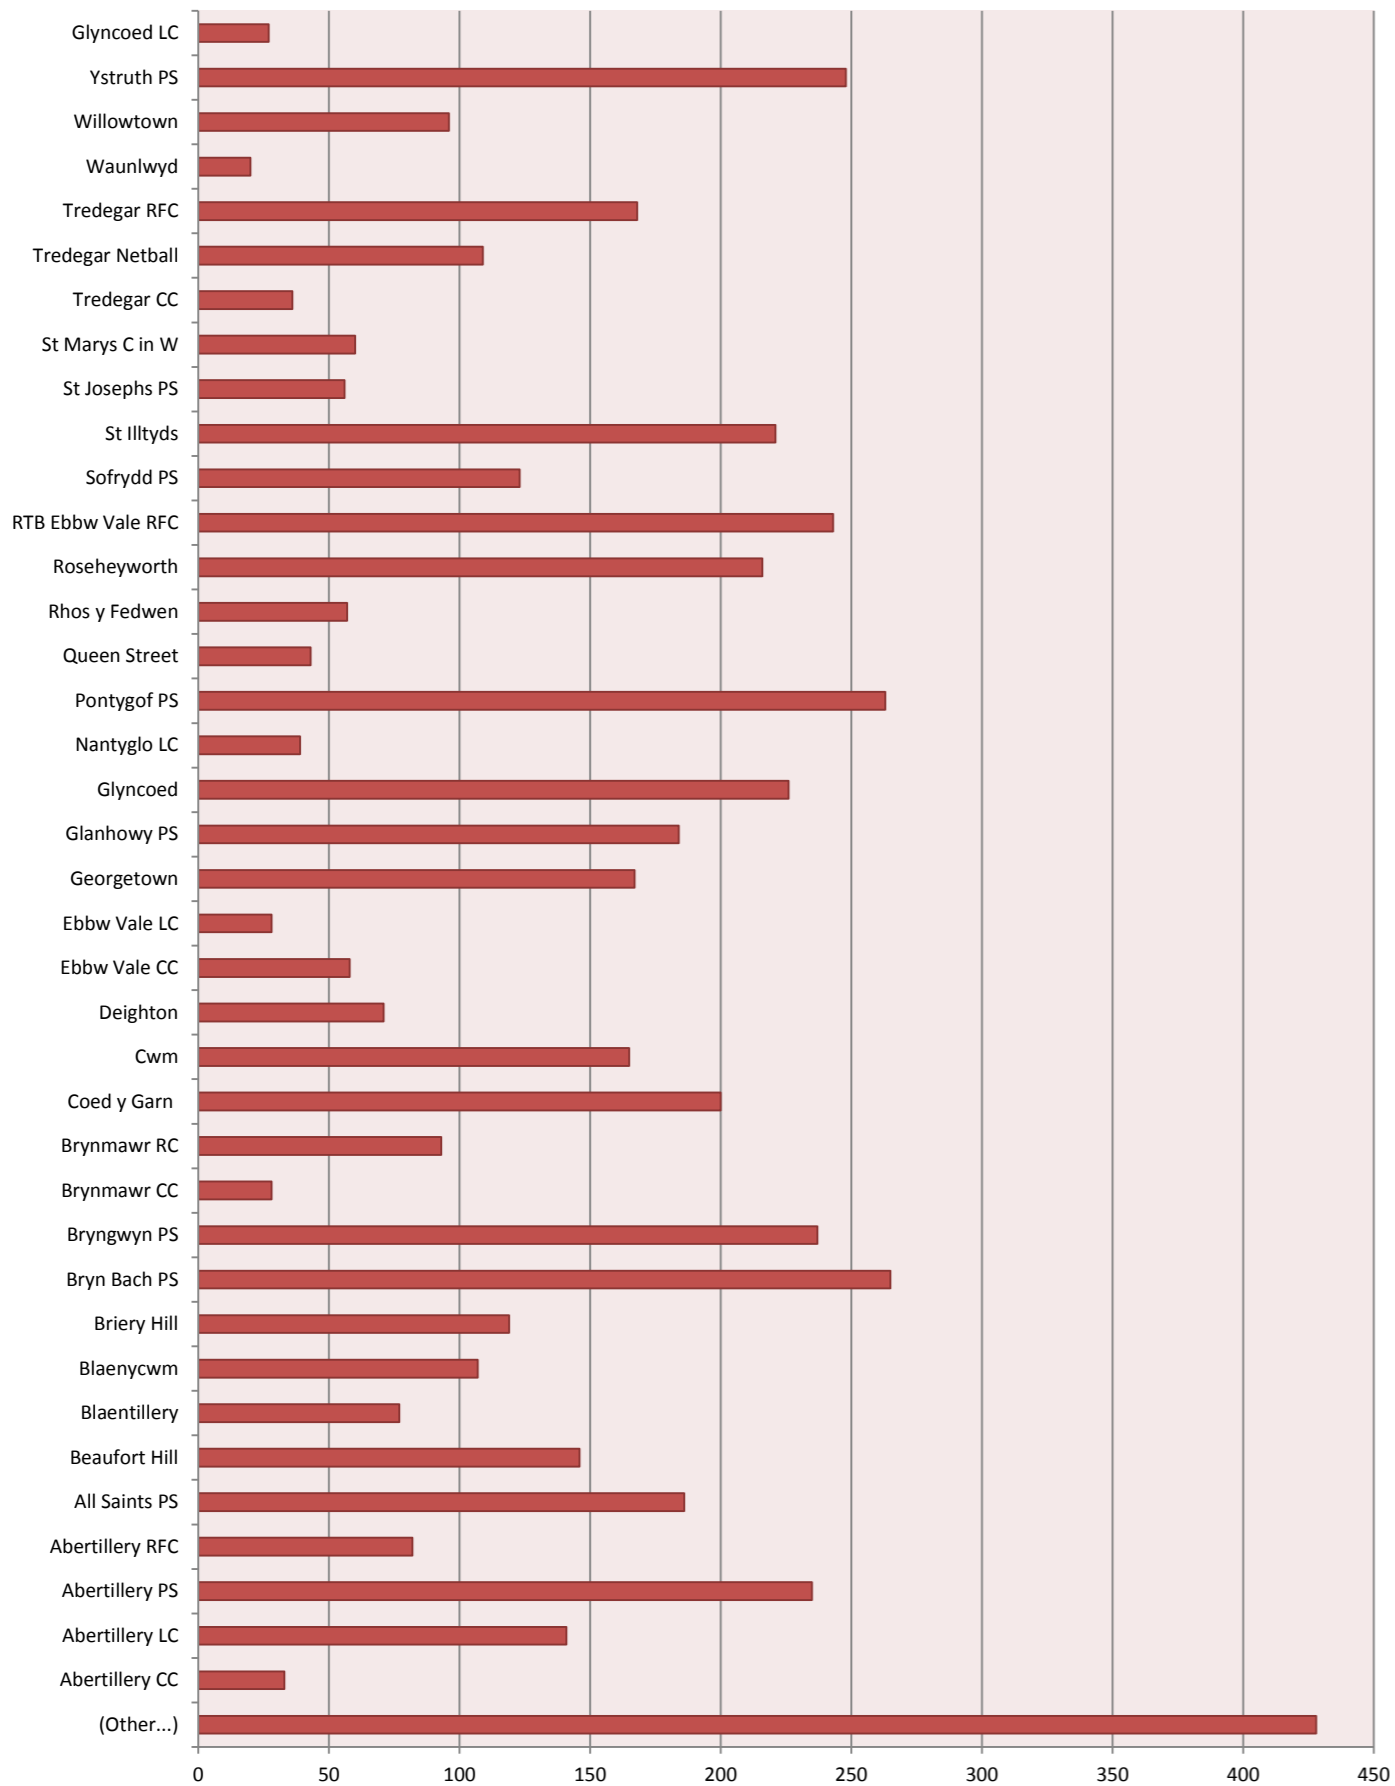

Total Registrations Autumn 2011

No. of Sessions Delivered By Clubs Autumn 2011

Activity Registration by Club Type - Autumn 2011

Activity Sessions - Autumn 2011

No of Volunteers leading in Dragon Sport for the last 3 Terms