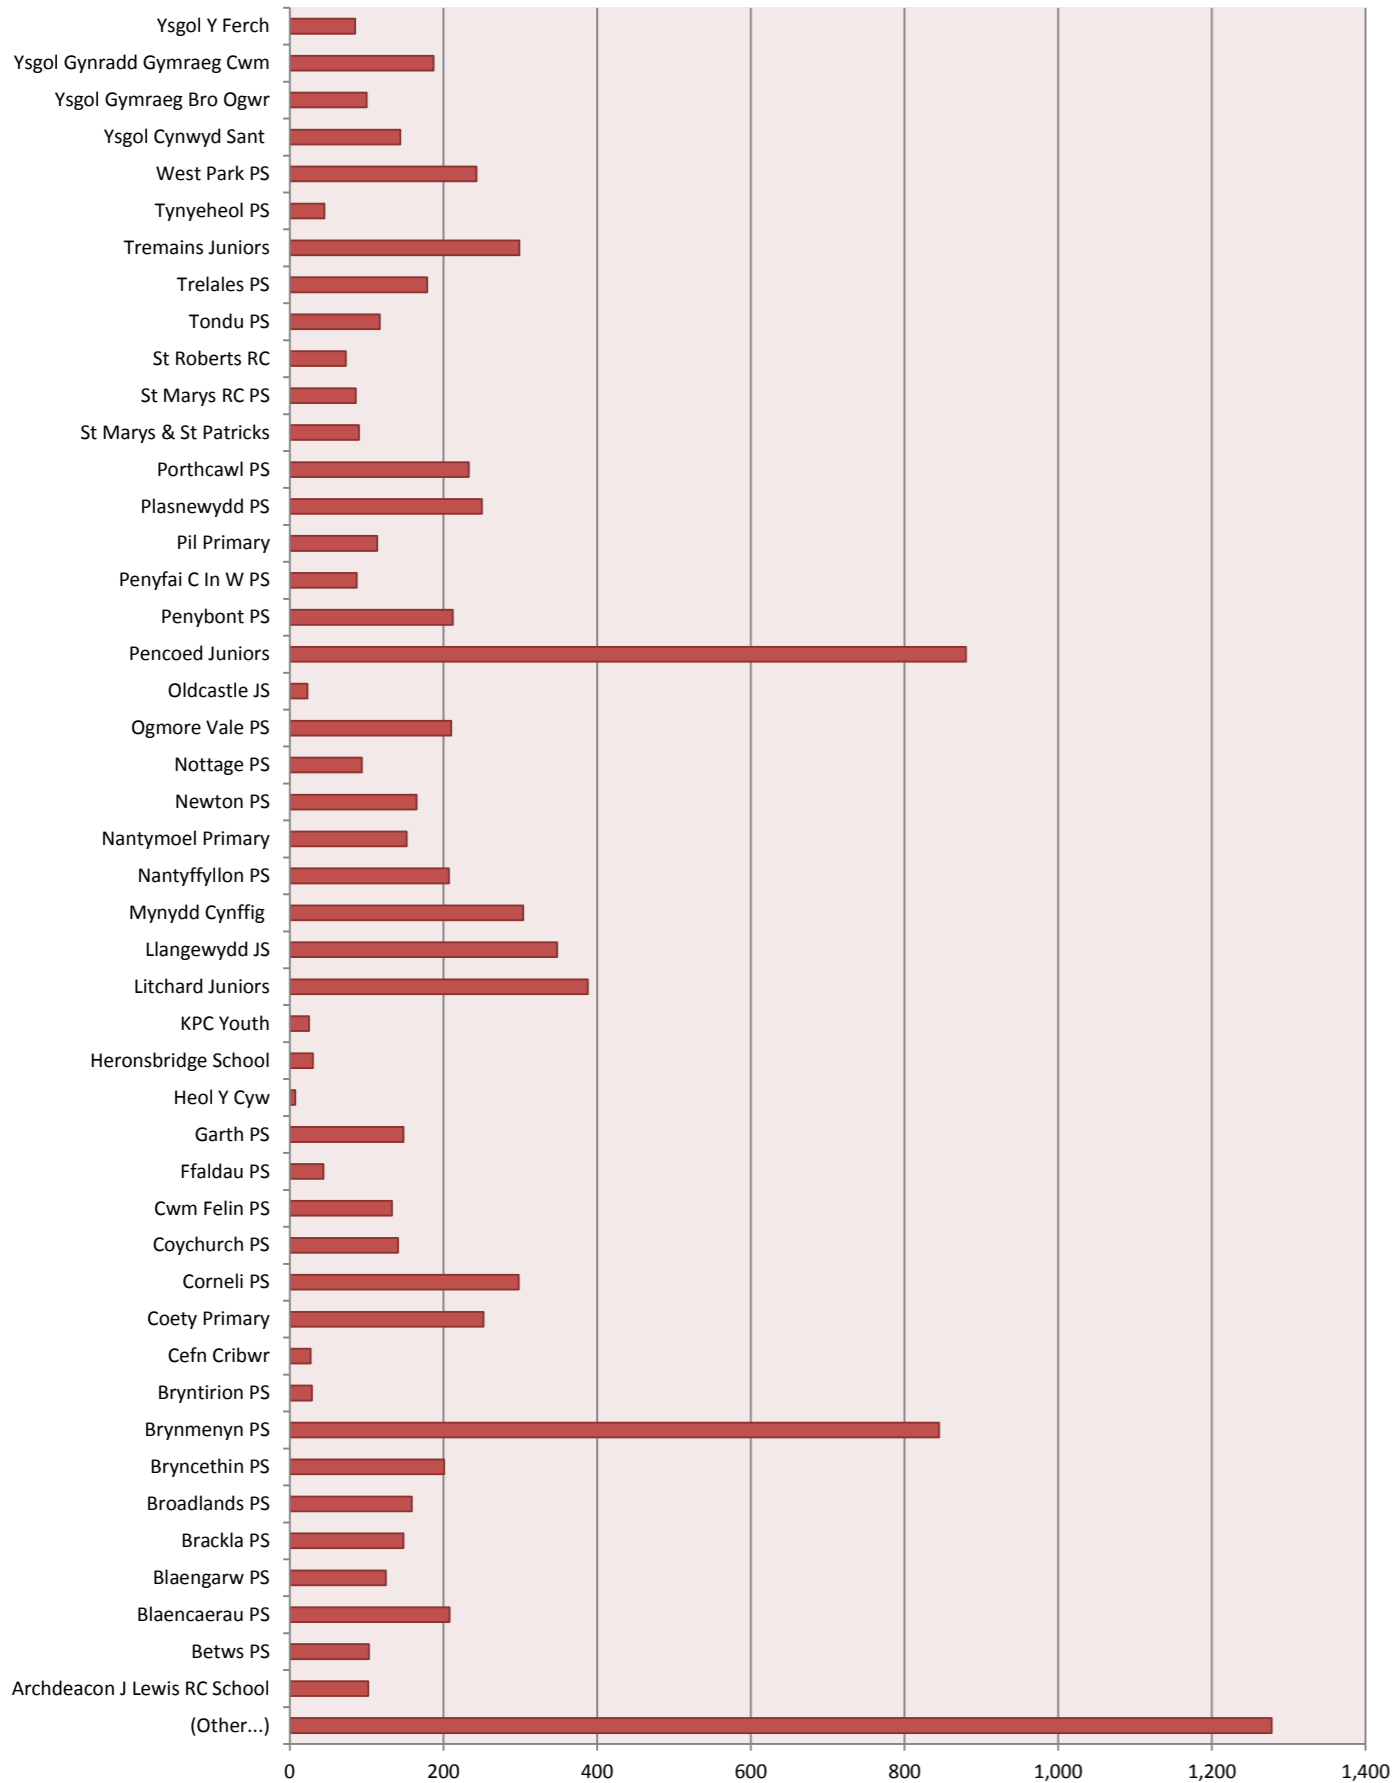

Total Registrations Autumn 2011