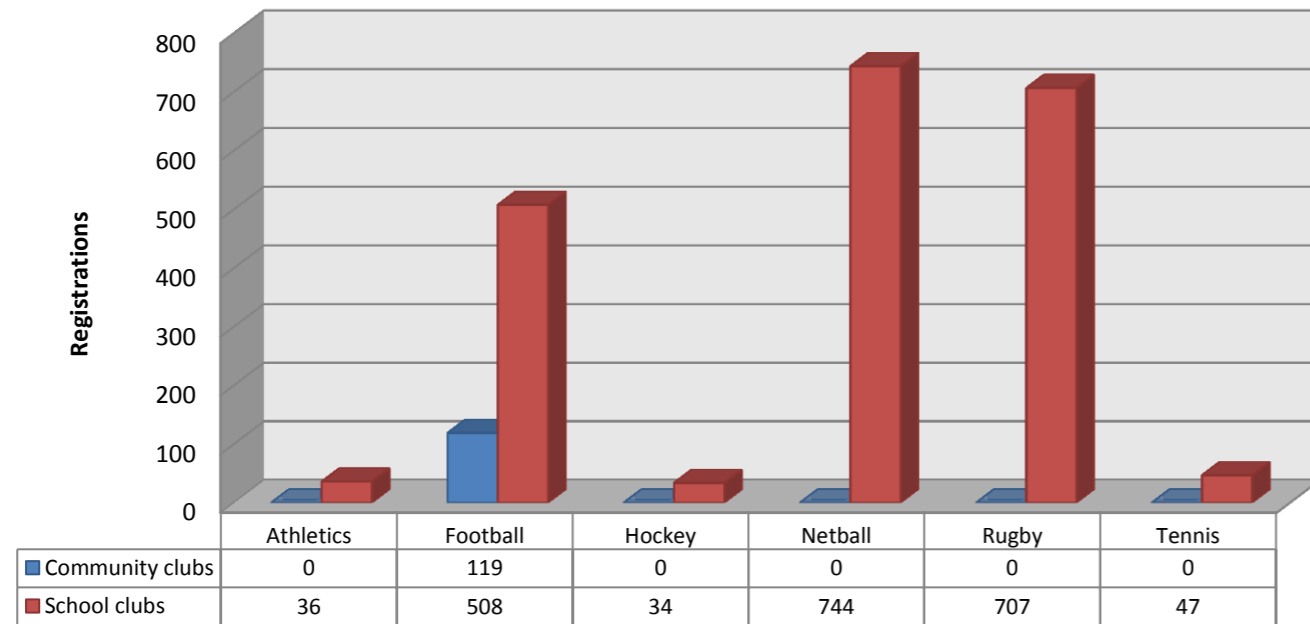

Total Registrations Autumn 2011

No. of Sessions Delivered By Clubs Autumn 2011

Activity Registration by Club Type - Autumn 2011

Activity Sessions - Autumn 2011

No of Volunteers leading in Dragon Sport for the last 3 Terms