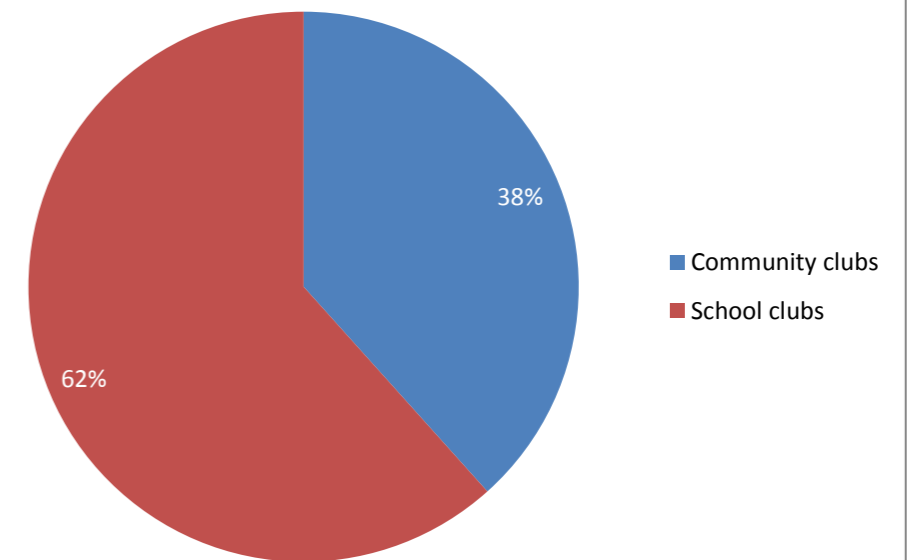

Sessions Delivered by Club Type Autumn 2011