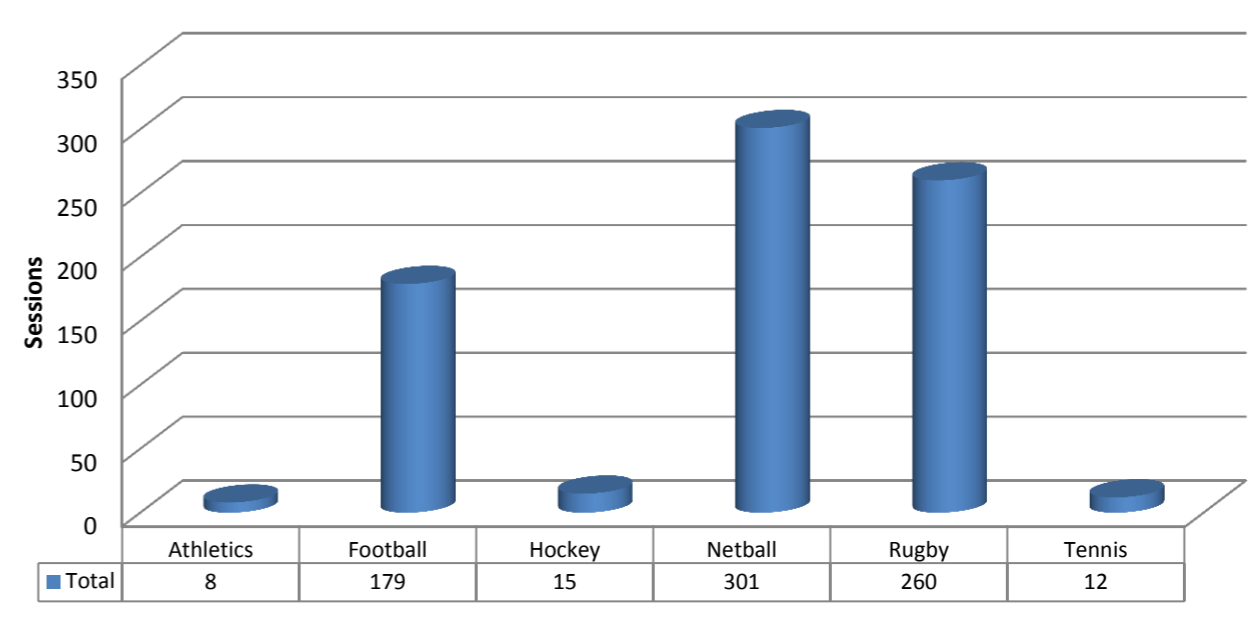

Total Registrations Autumn 2011

No. of Sessions Delivered By Clubs Autumn 2011

Activity Registration by Club Type - Autumn 2011

Activity Sessions - Autumn 2011

No of Volunteers leading in Dragon Sport for the last 3 Terms