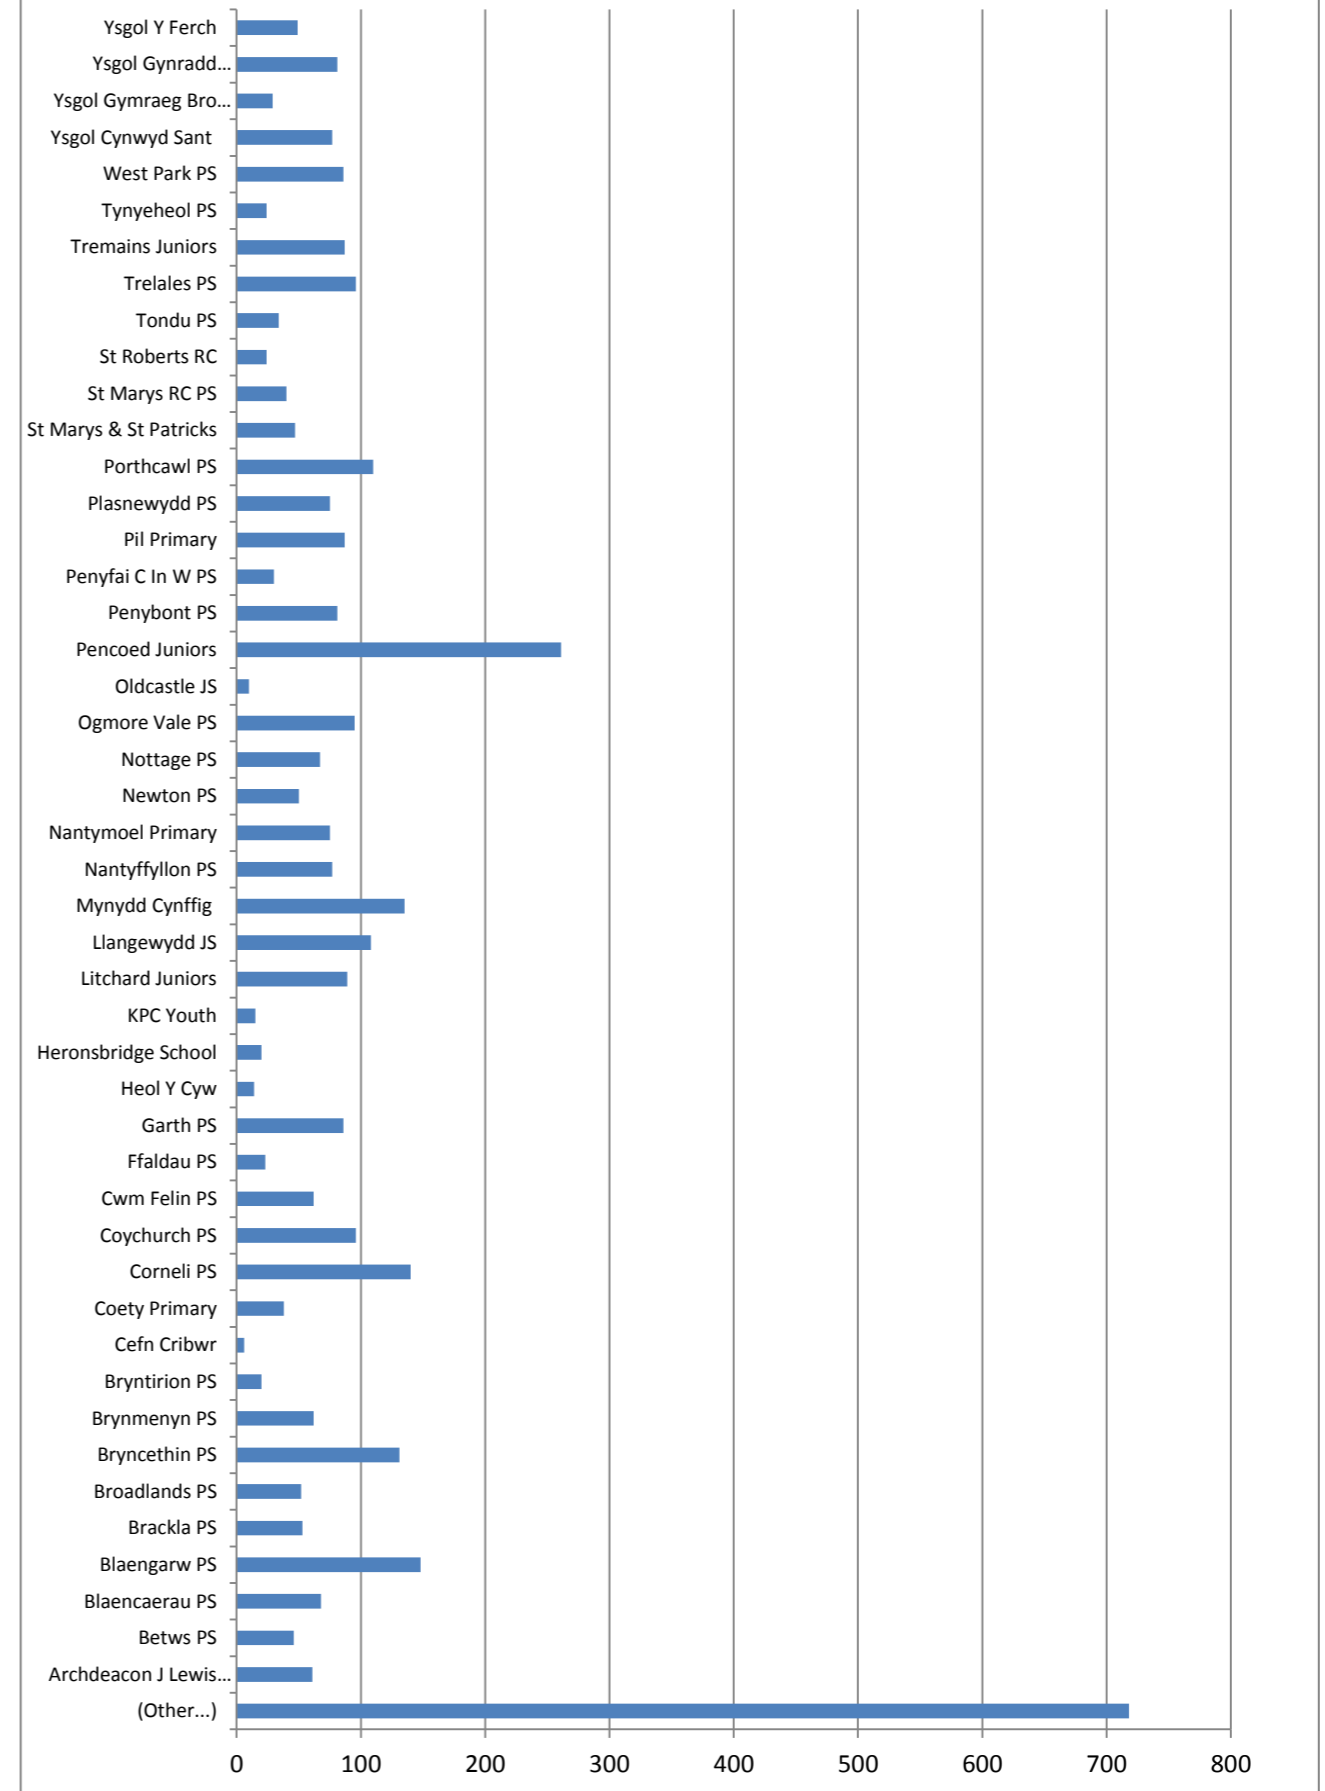

Total Registrations Autumn 2011

No. of Sessions Delivered By Clubs Autumn 2011

Activity Registration by Club Type - Autumn 2011

Activity Sessions - Autumn 2011

No of Volunteers leading in Dragon Sport for the last 3 Terms