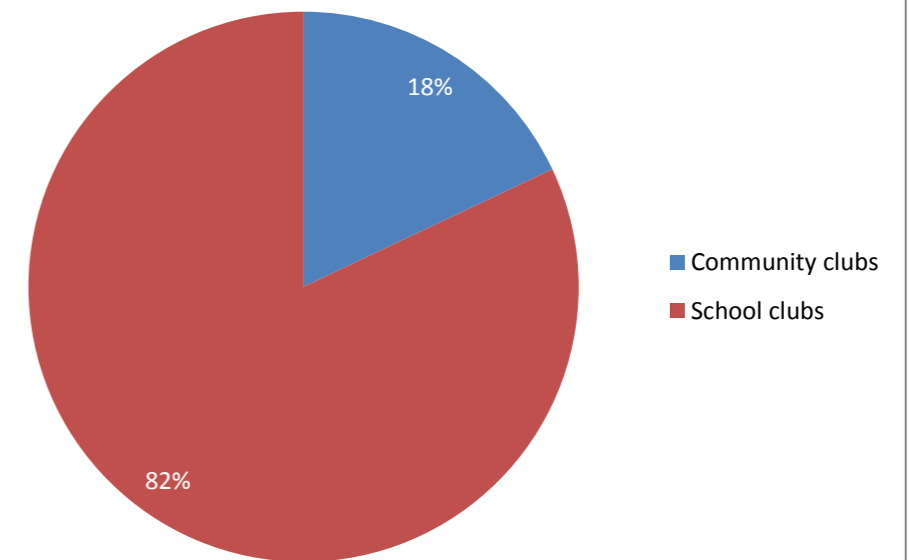

Sessions Delivered by Club Type Autumn 2011