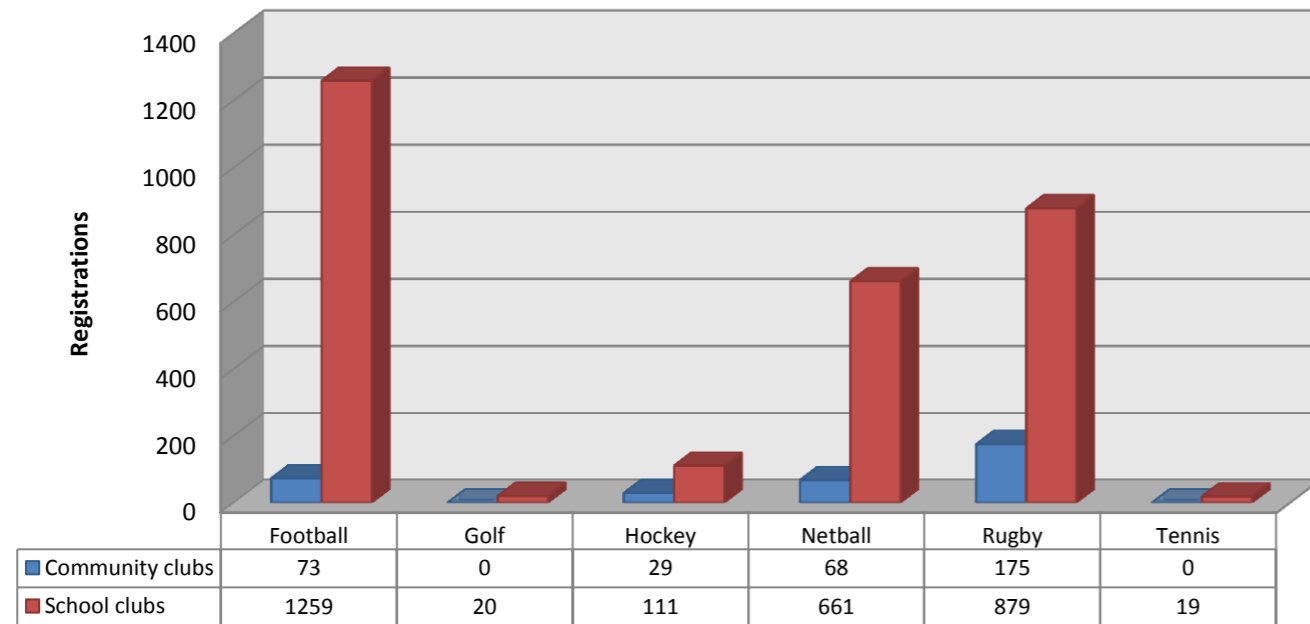

Total Registrations Autumn 2011

No. of Sessions Delivered By Clubs Autumn 2011

Activity Registration by Club Type - Autumn 2011

Activity Sessions - Autumn 2011

No of Volunteers leading in Dragon Sport for the last 3 Terms