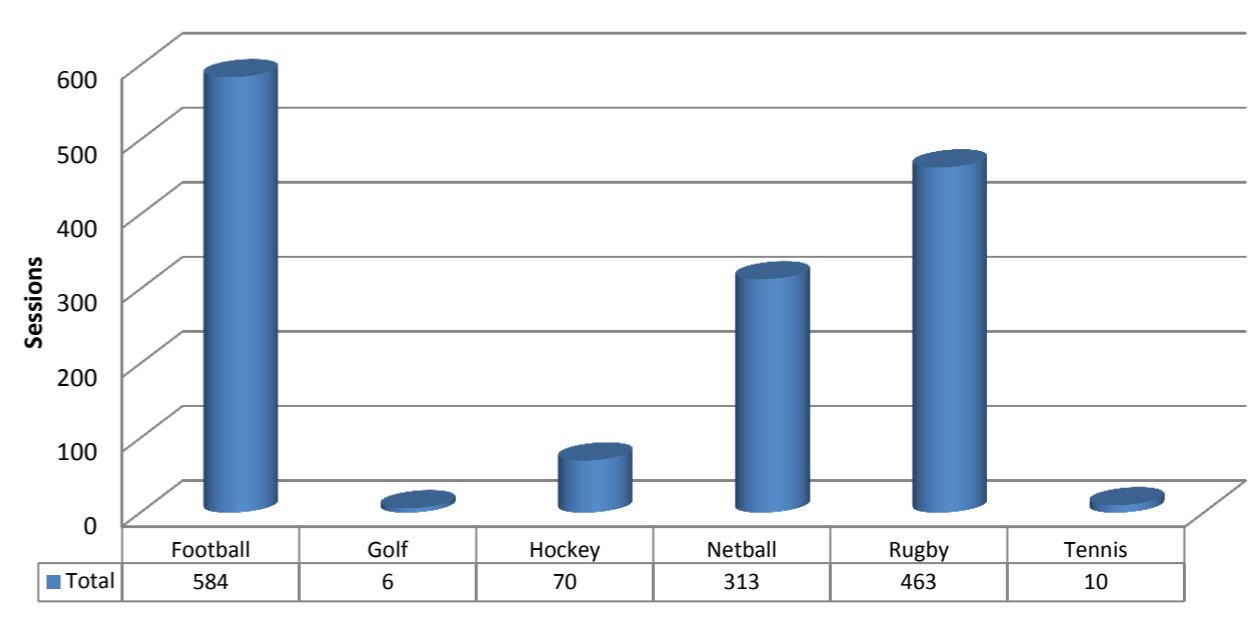

Total Registrations Autumn 2011

No. of Sessions Delivered By Clubs Autumn 2011

Activity Registration by Club Type - Autumn 2011

Activity Sessions - Autumn 2011

No of Volunteers leading in Dragon Sport for the last 3 Terms