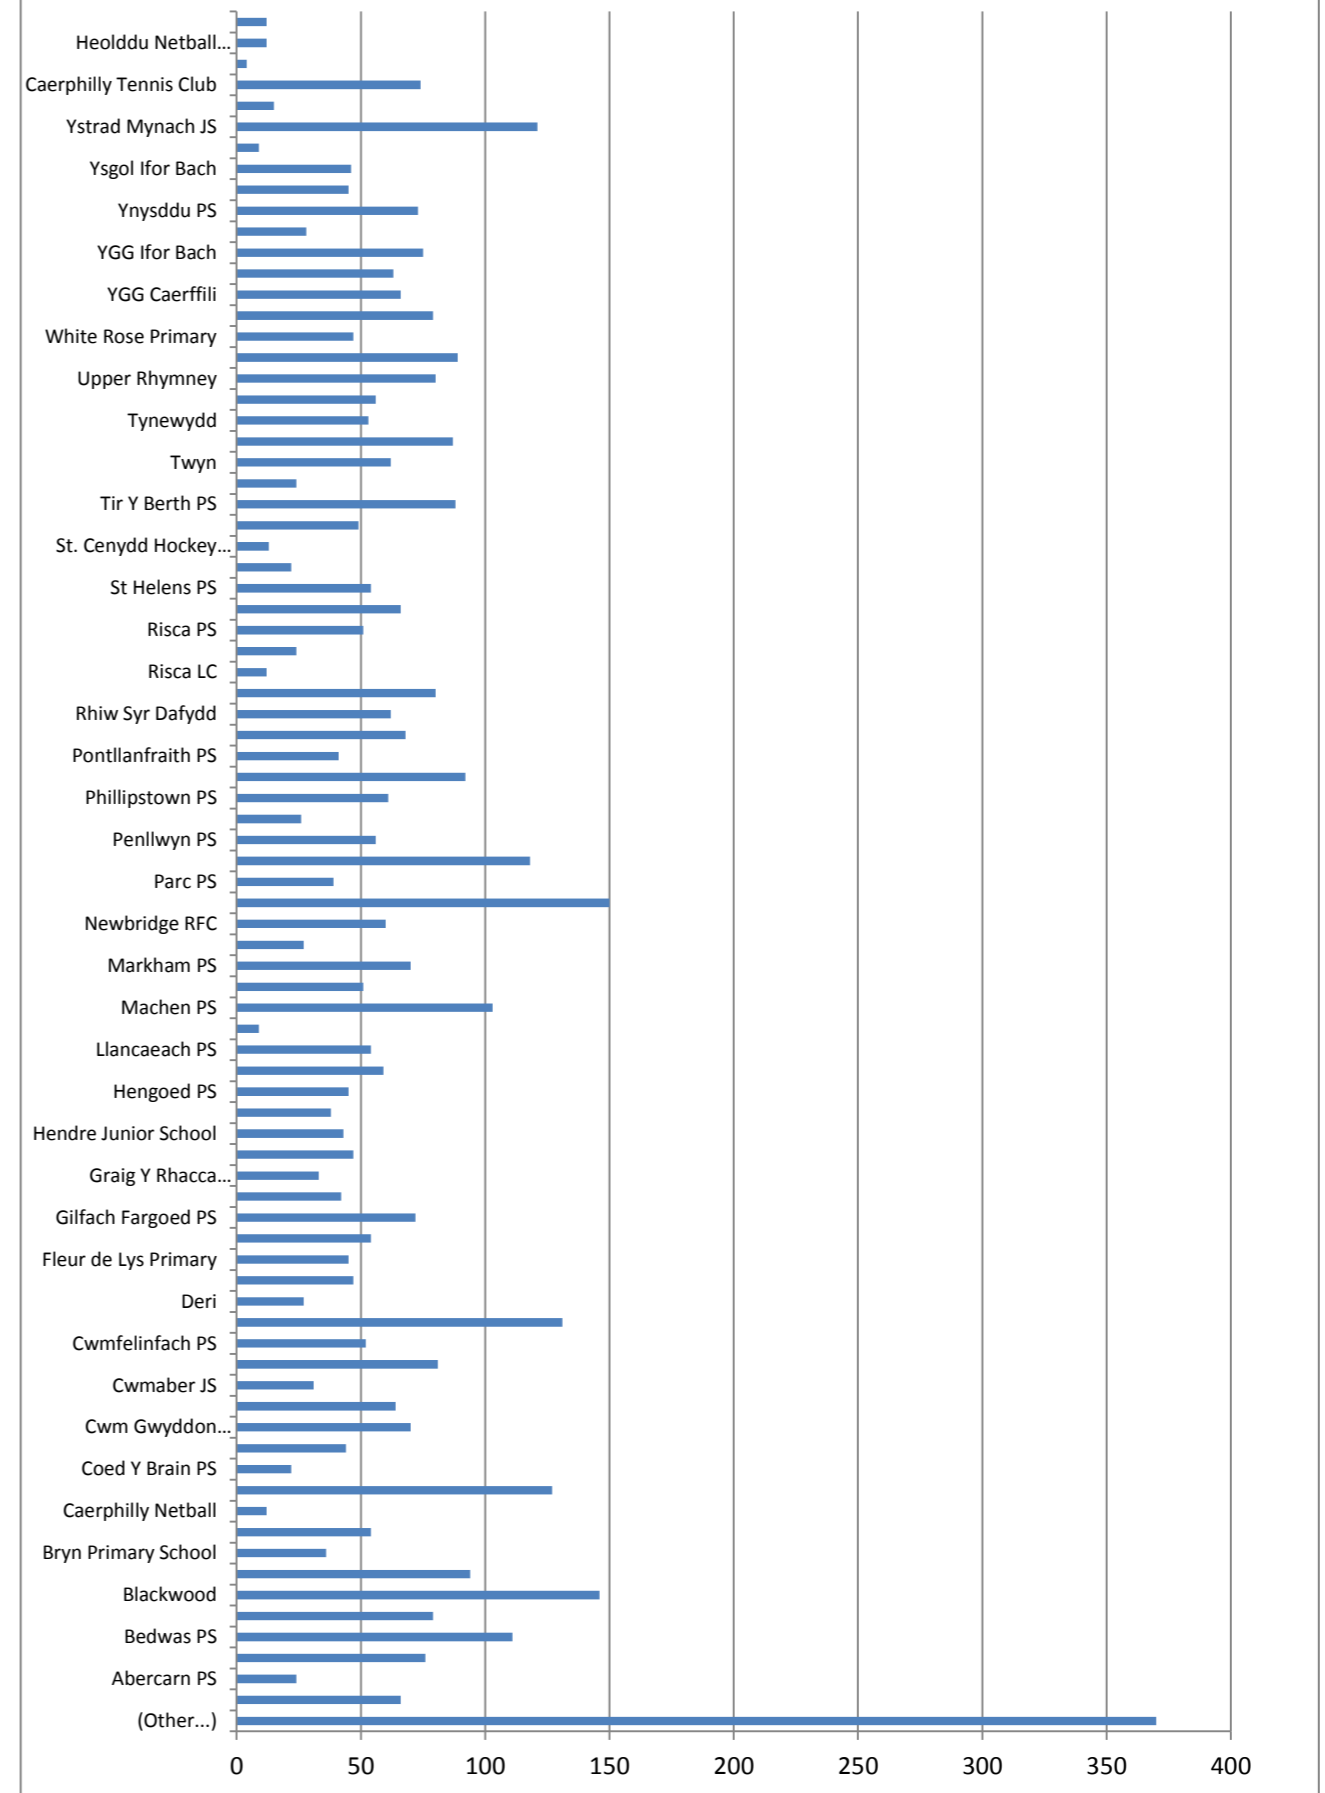

Total Registrations Autumn 2011

No. of Sessions Delivered By Clubs Autumn 2011

Activity Registration by Club Type - Autumn 2011

Activity Sessions - Autumn 2011

No of Volunteers leading in Dragon Sport for the last 3 Terms