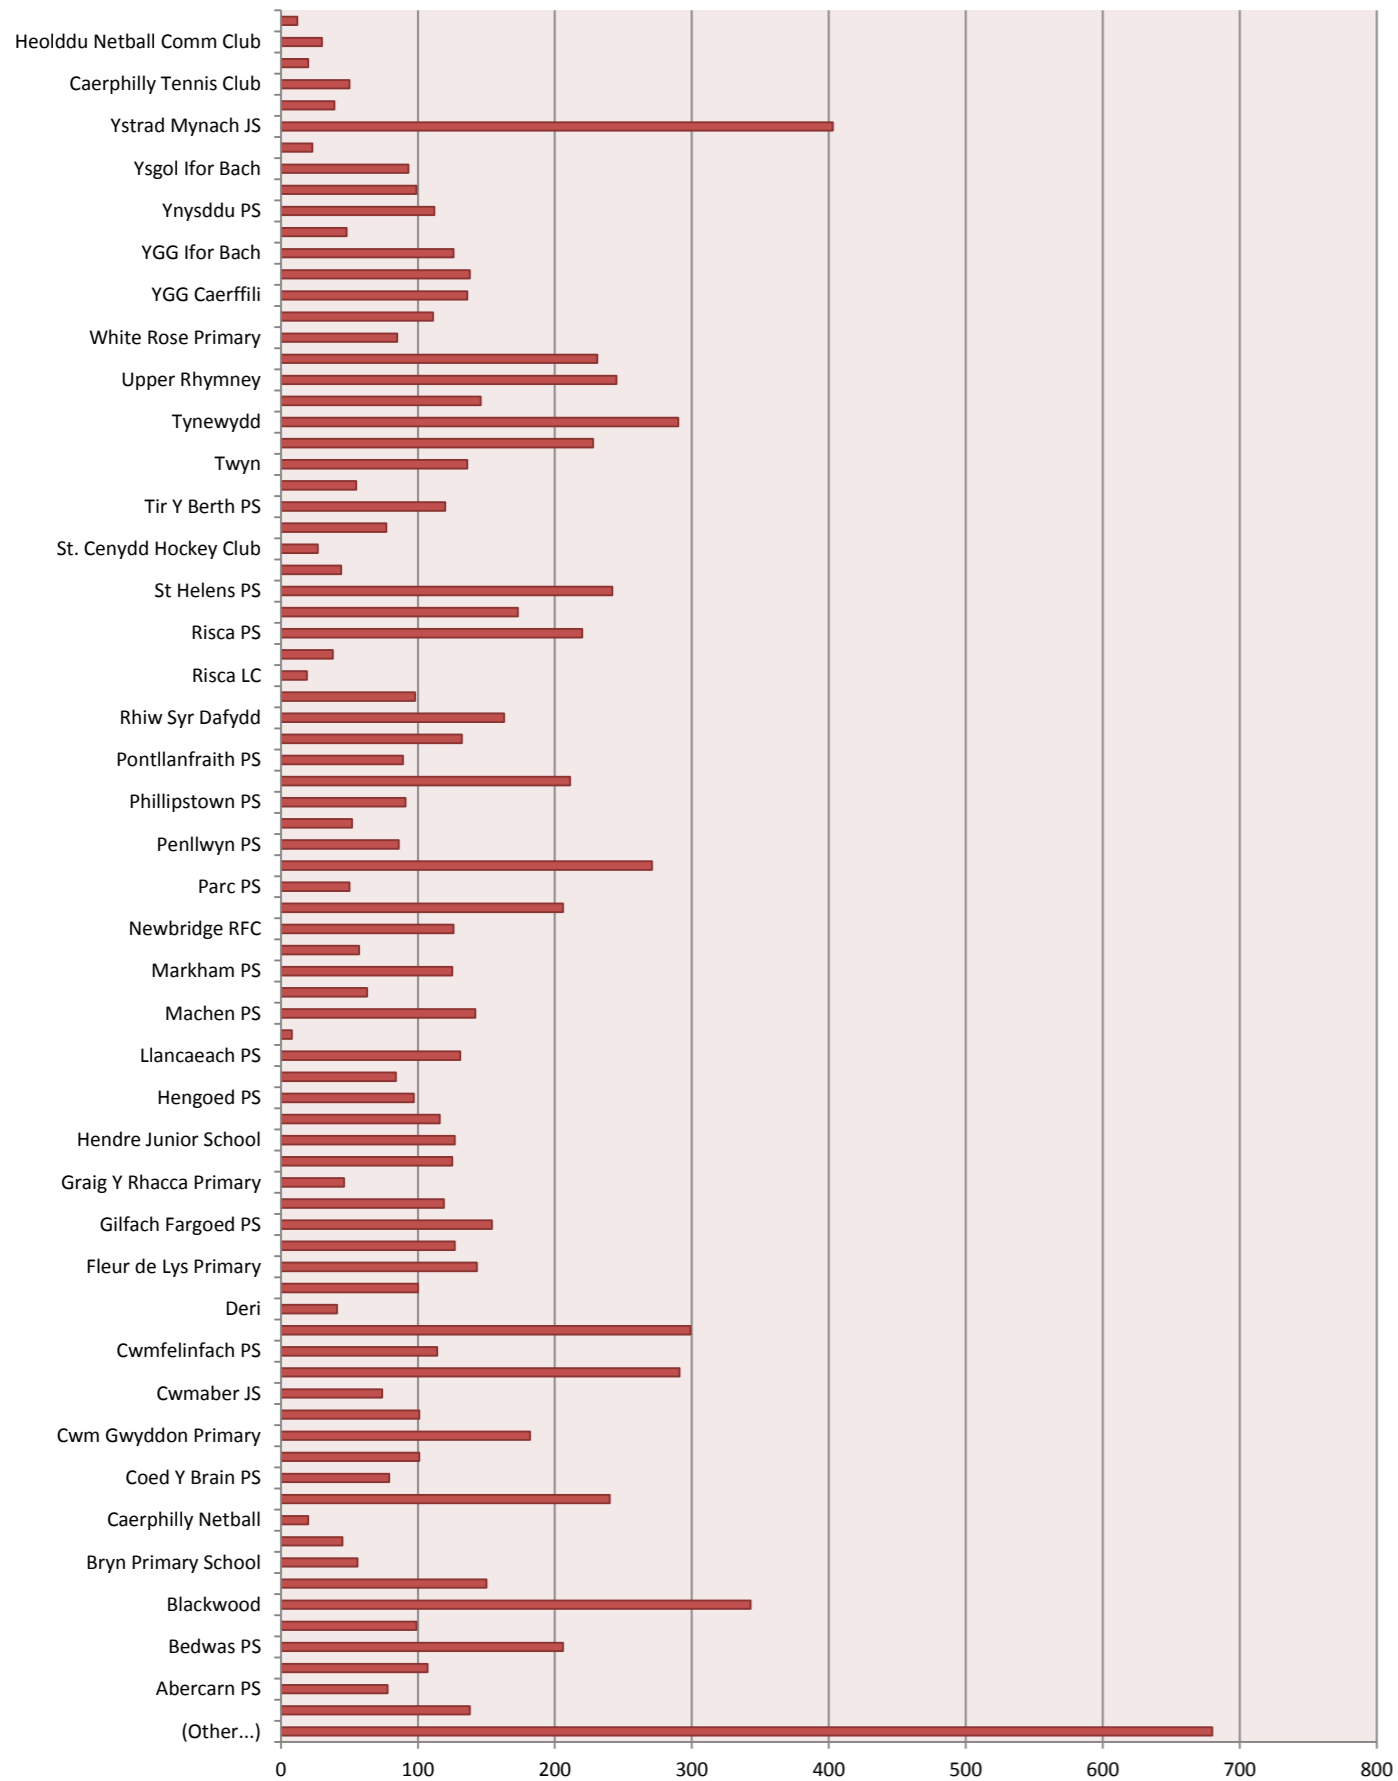

Total Registrations Autumn 2011

No. of Sessions Delivered By Clubs Autumn 2011

Activity Registration by Club Type - Autumn 2011

Activity Sessions - Autumn 2011

No of Volunteers leading in Dragon Sport for the last 3 Terms