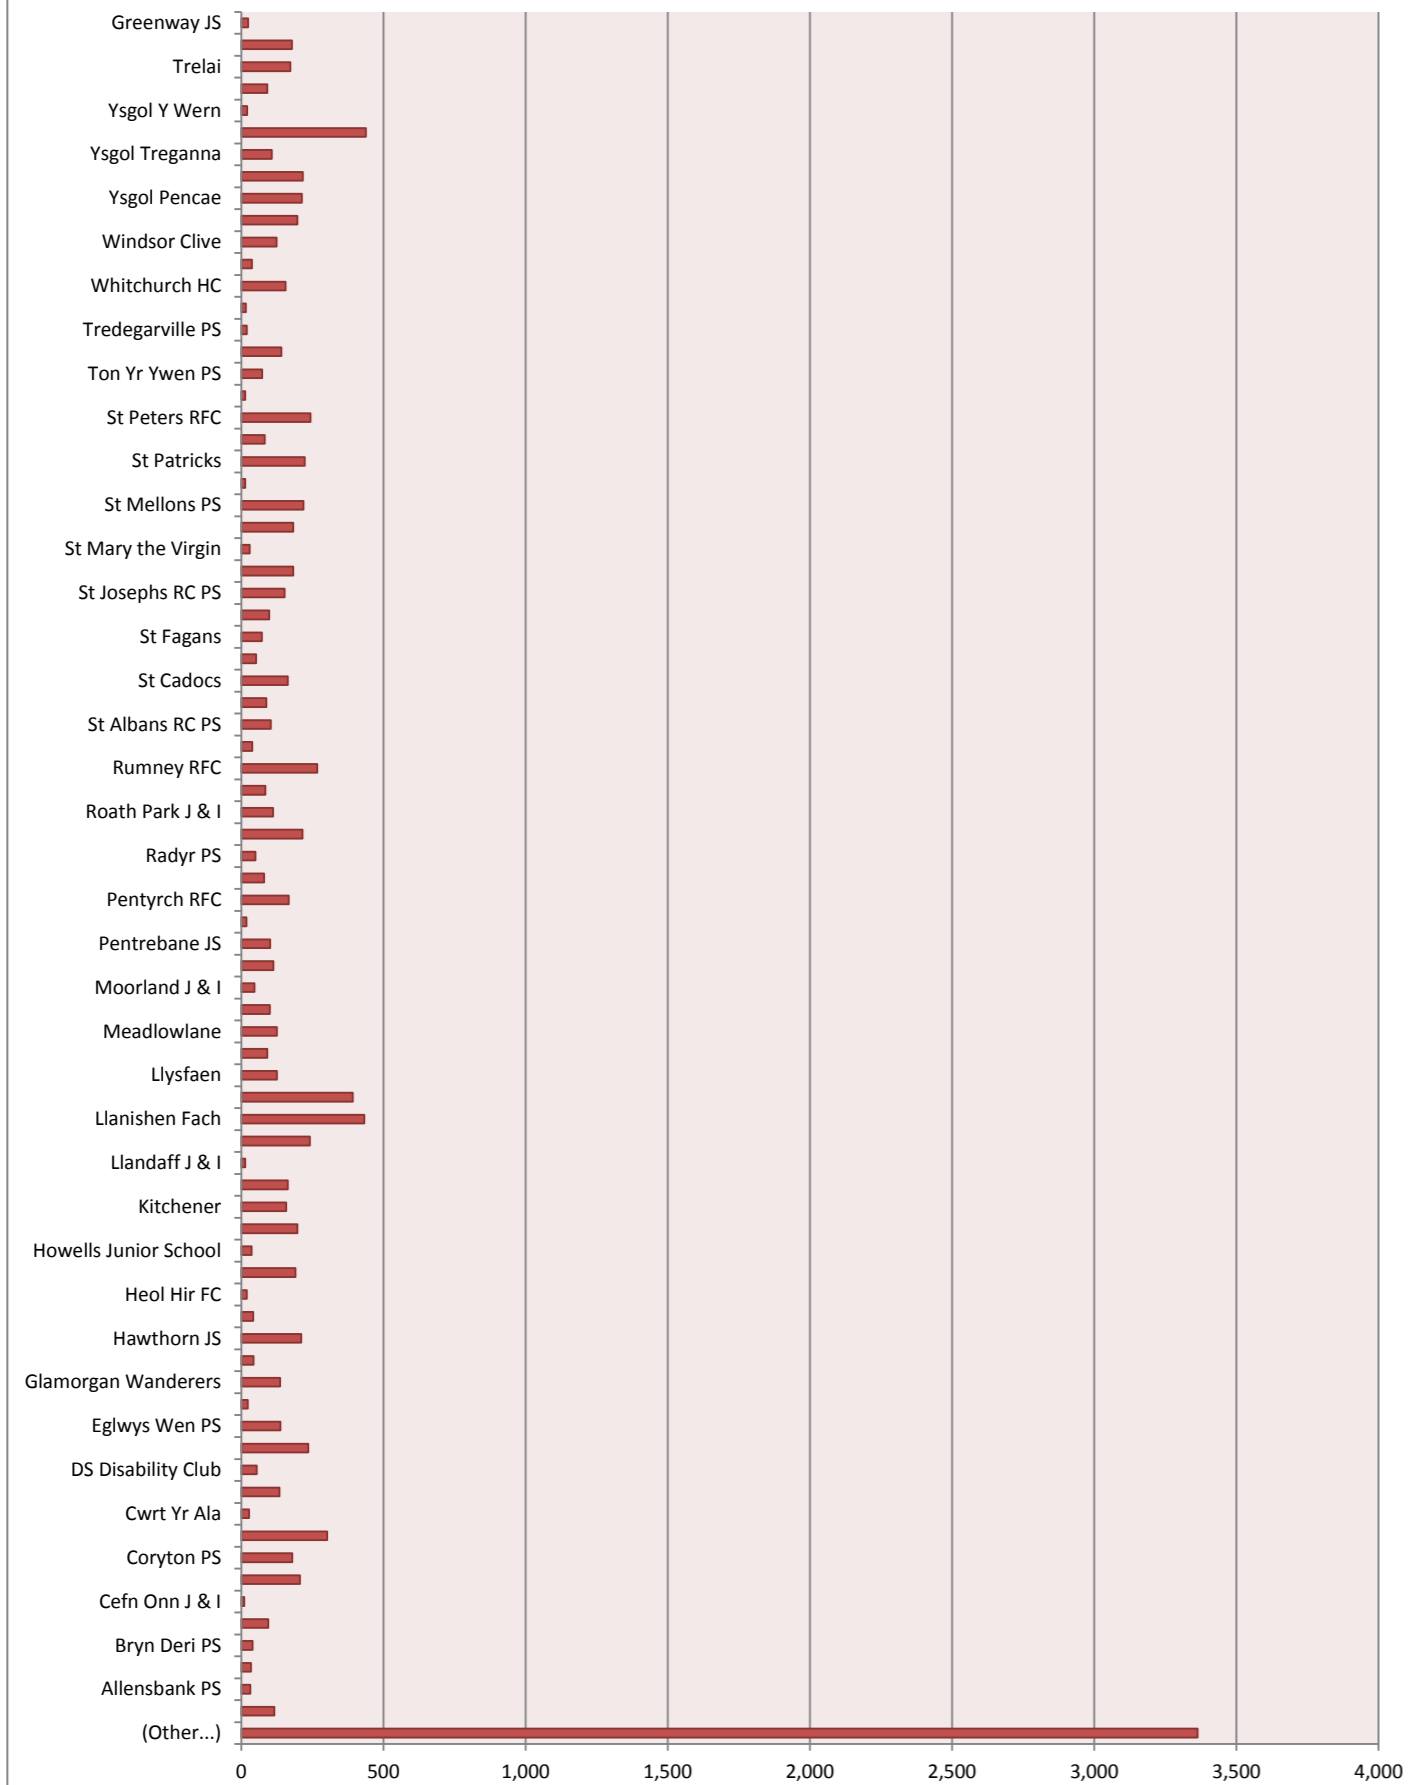

Total Registrations Autumn 2011

No. of Sessions Delivered By Clubs Autumn 2011

Activity Registration by Club Type - Autumn 2011

Activity Sessions - Autumn 2011

No of Volunteers leading in Dragon Sport for the last 3 Terms