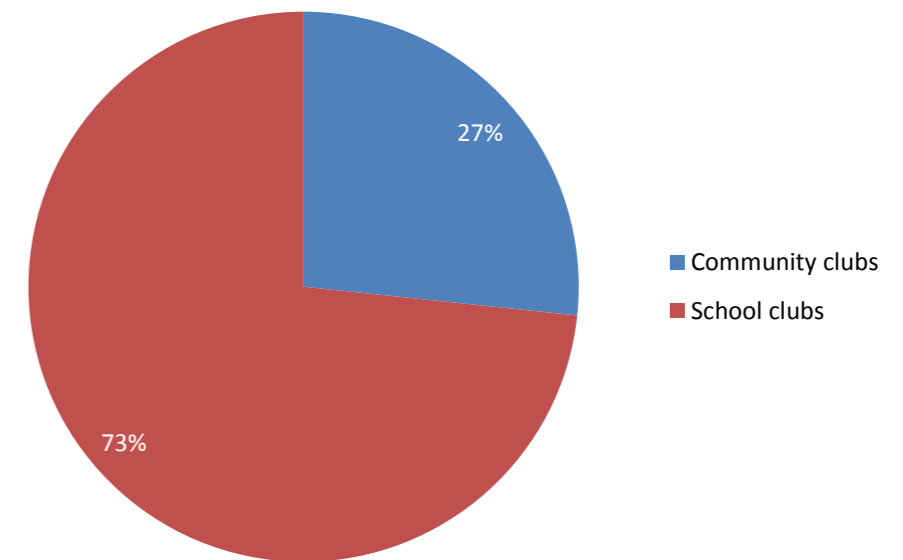

Sessions Delivered by Club Type Autumn 2011