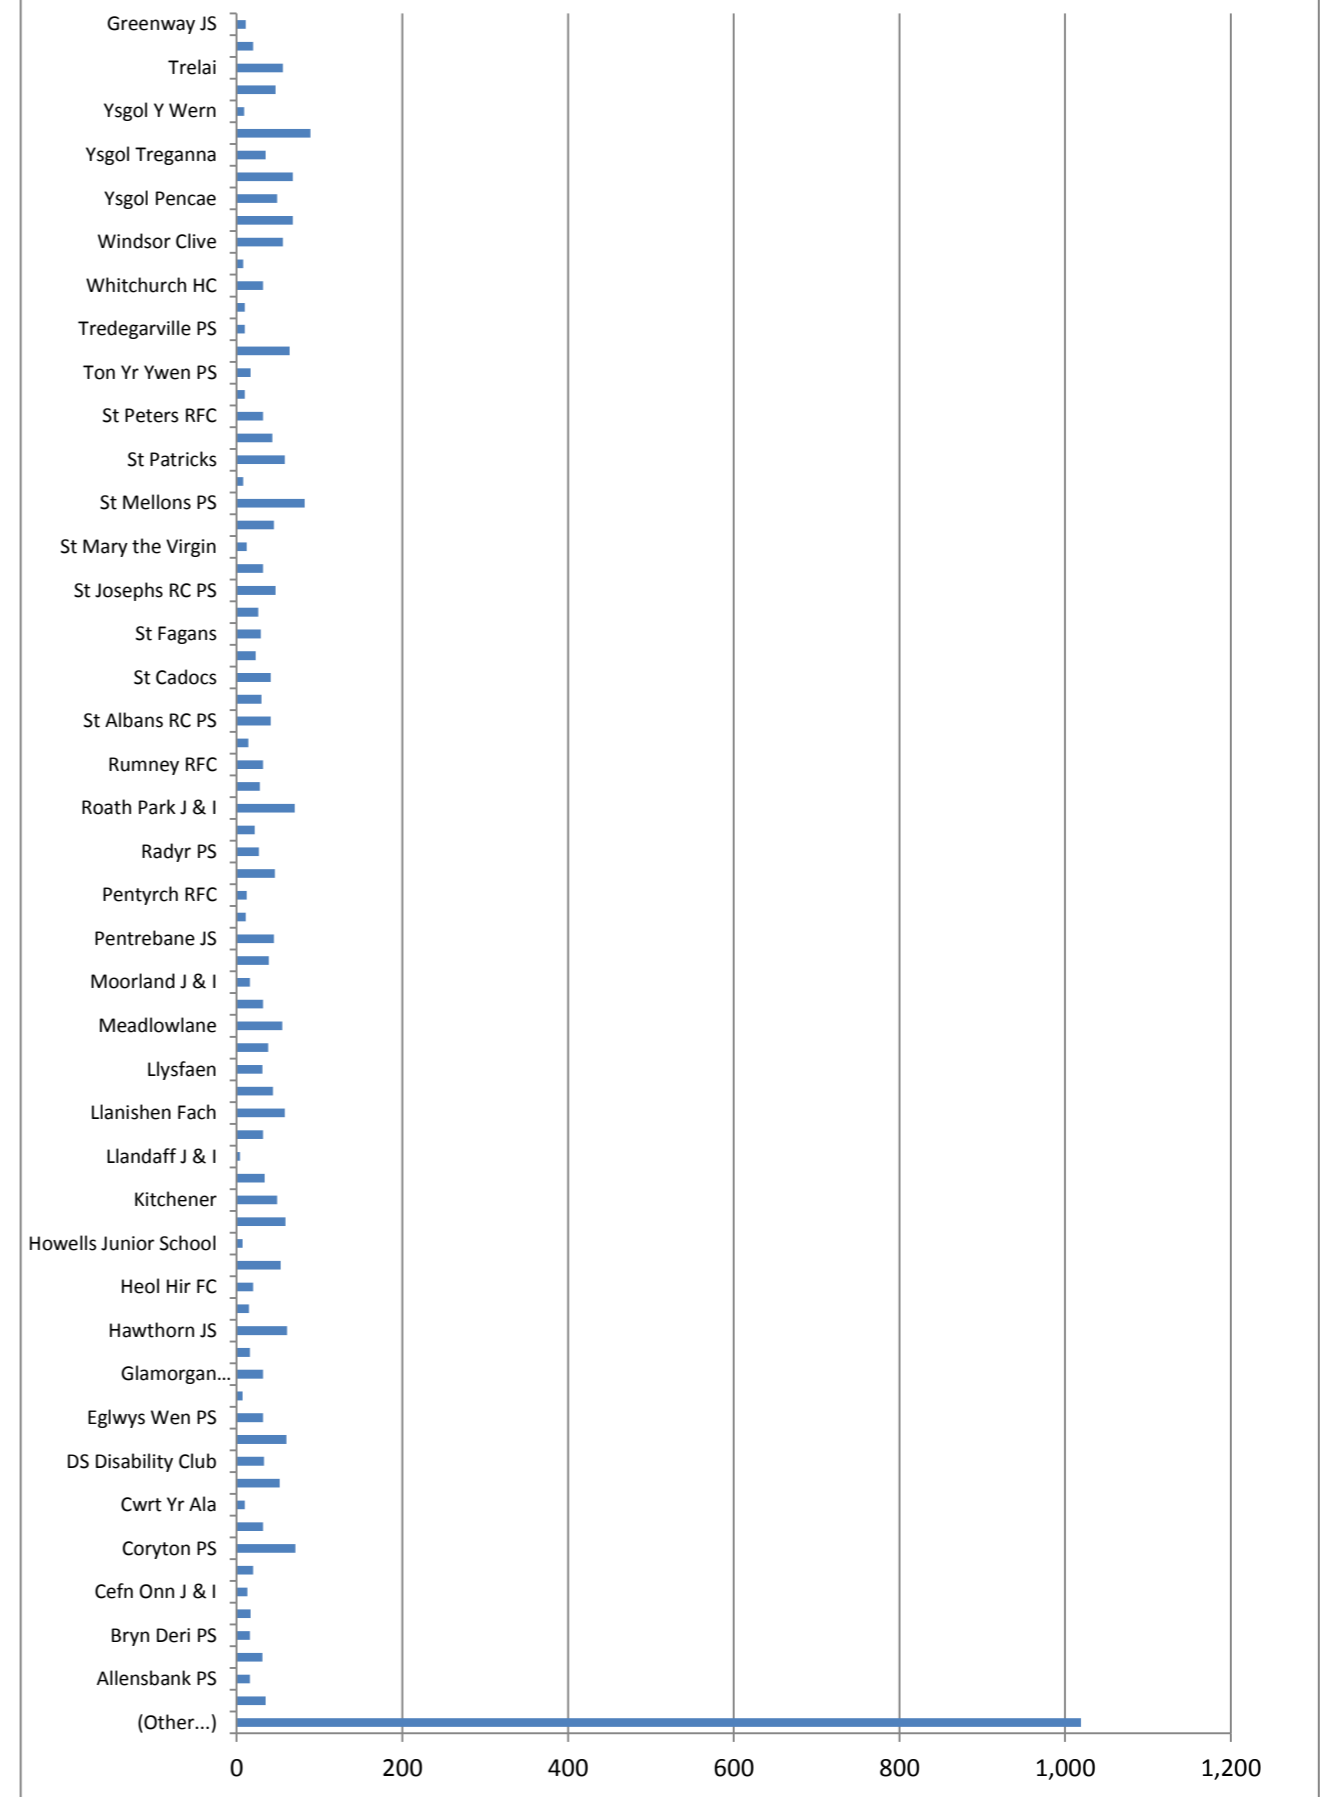

Total Registrations Autumn 2011

No. of Sessions Delivered By Clubs Autumn 2011

Activity Registration by Club Type - Autumn 2011

Activity Sessions - Autumn 2011

No of Volunteers leading in Dragon Sport for the last 3 Terms