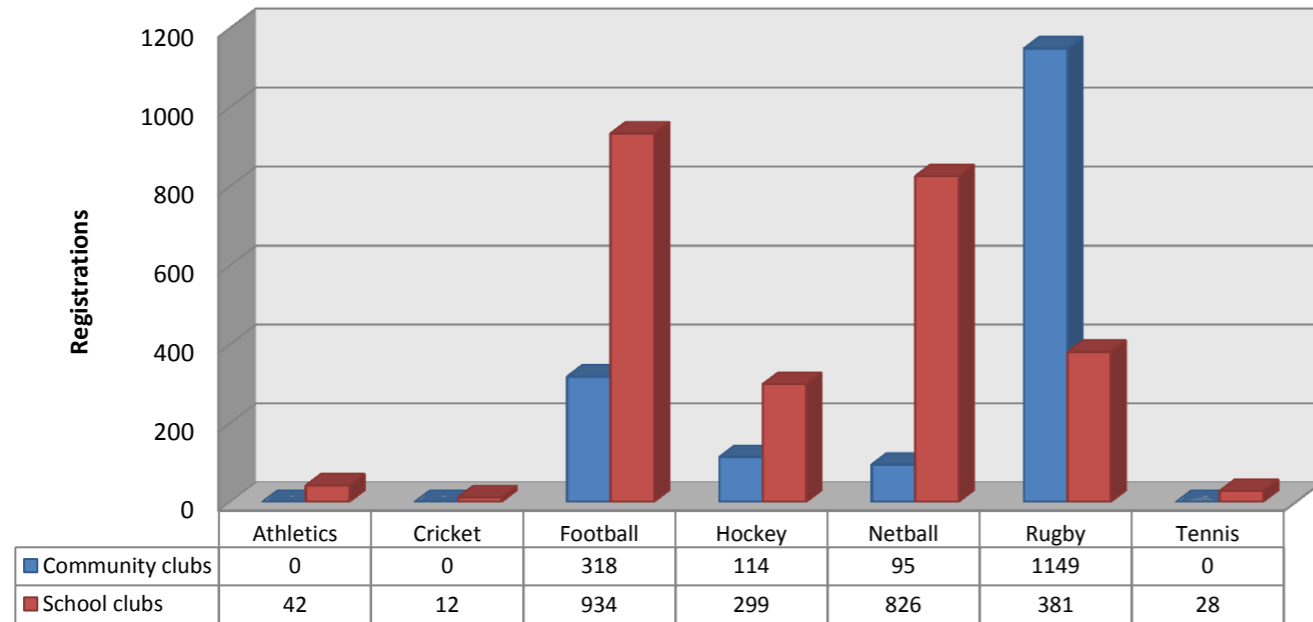

Total Registrations Autumn 2011

No. of Sessions Delivered By Clubs Autumn 2011

Activity Registration by Club Type - Autumn 2011

Activity Sessions - Autumn 2011

No of Volunteers leading in Dragon Sport for the last 3 Terms