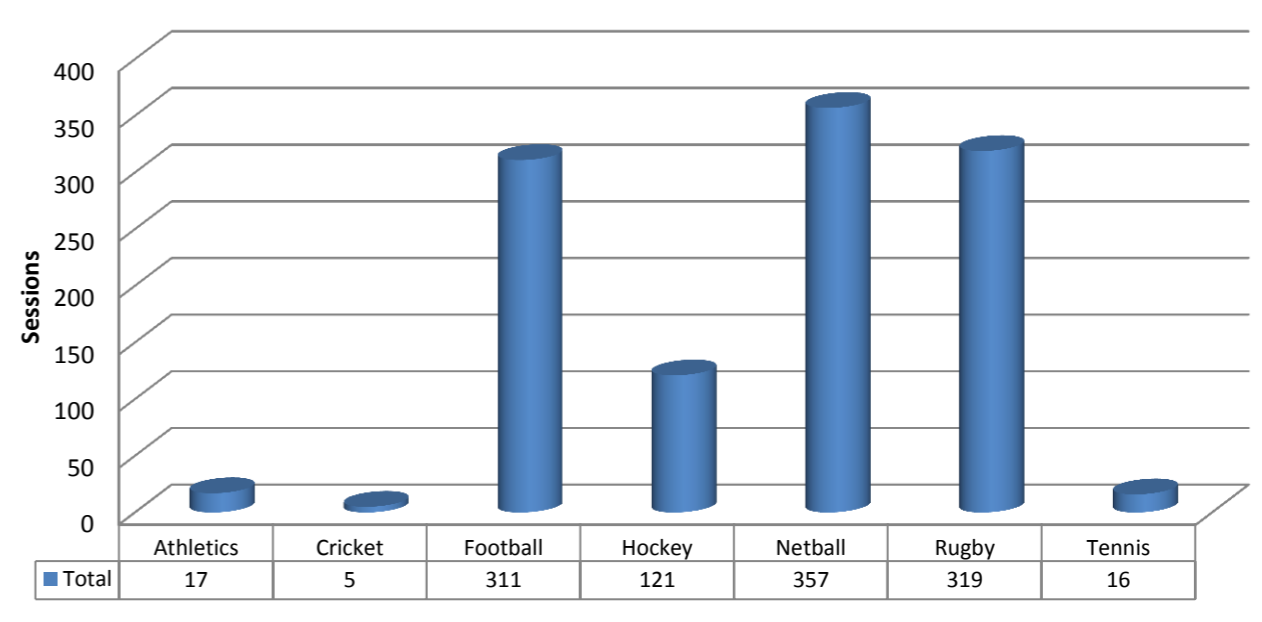

Total Registrations Autumn 2011

No. of Sessions Delivered By Clubs Autumn 2011

Activity Registration by Club Type - Autumn 2011

Activity Sessions - Autumn 2011

No of Volunteers leading in Dragon Sport for the last 3 Terms