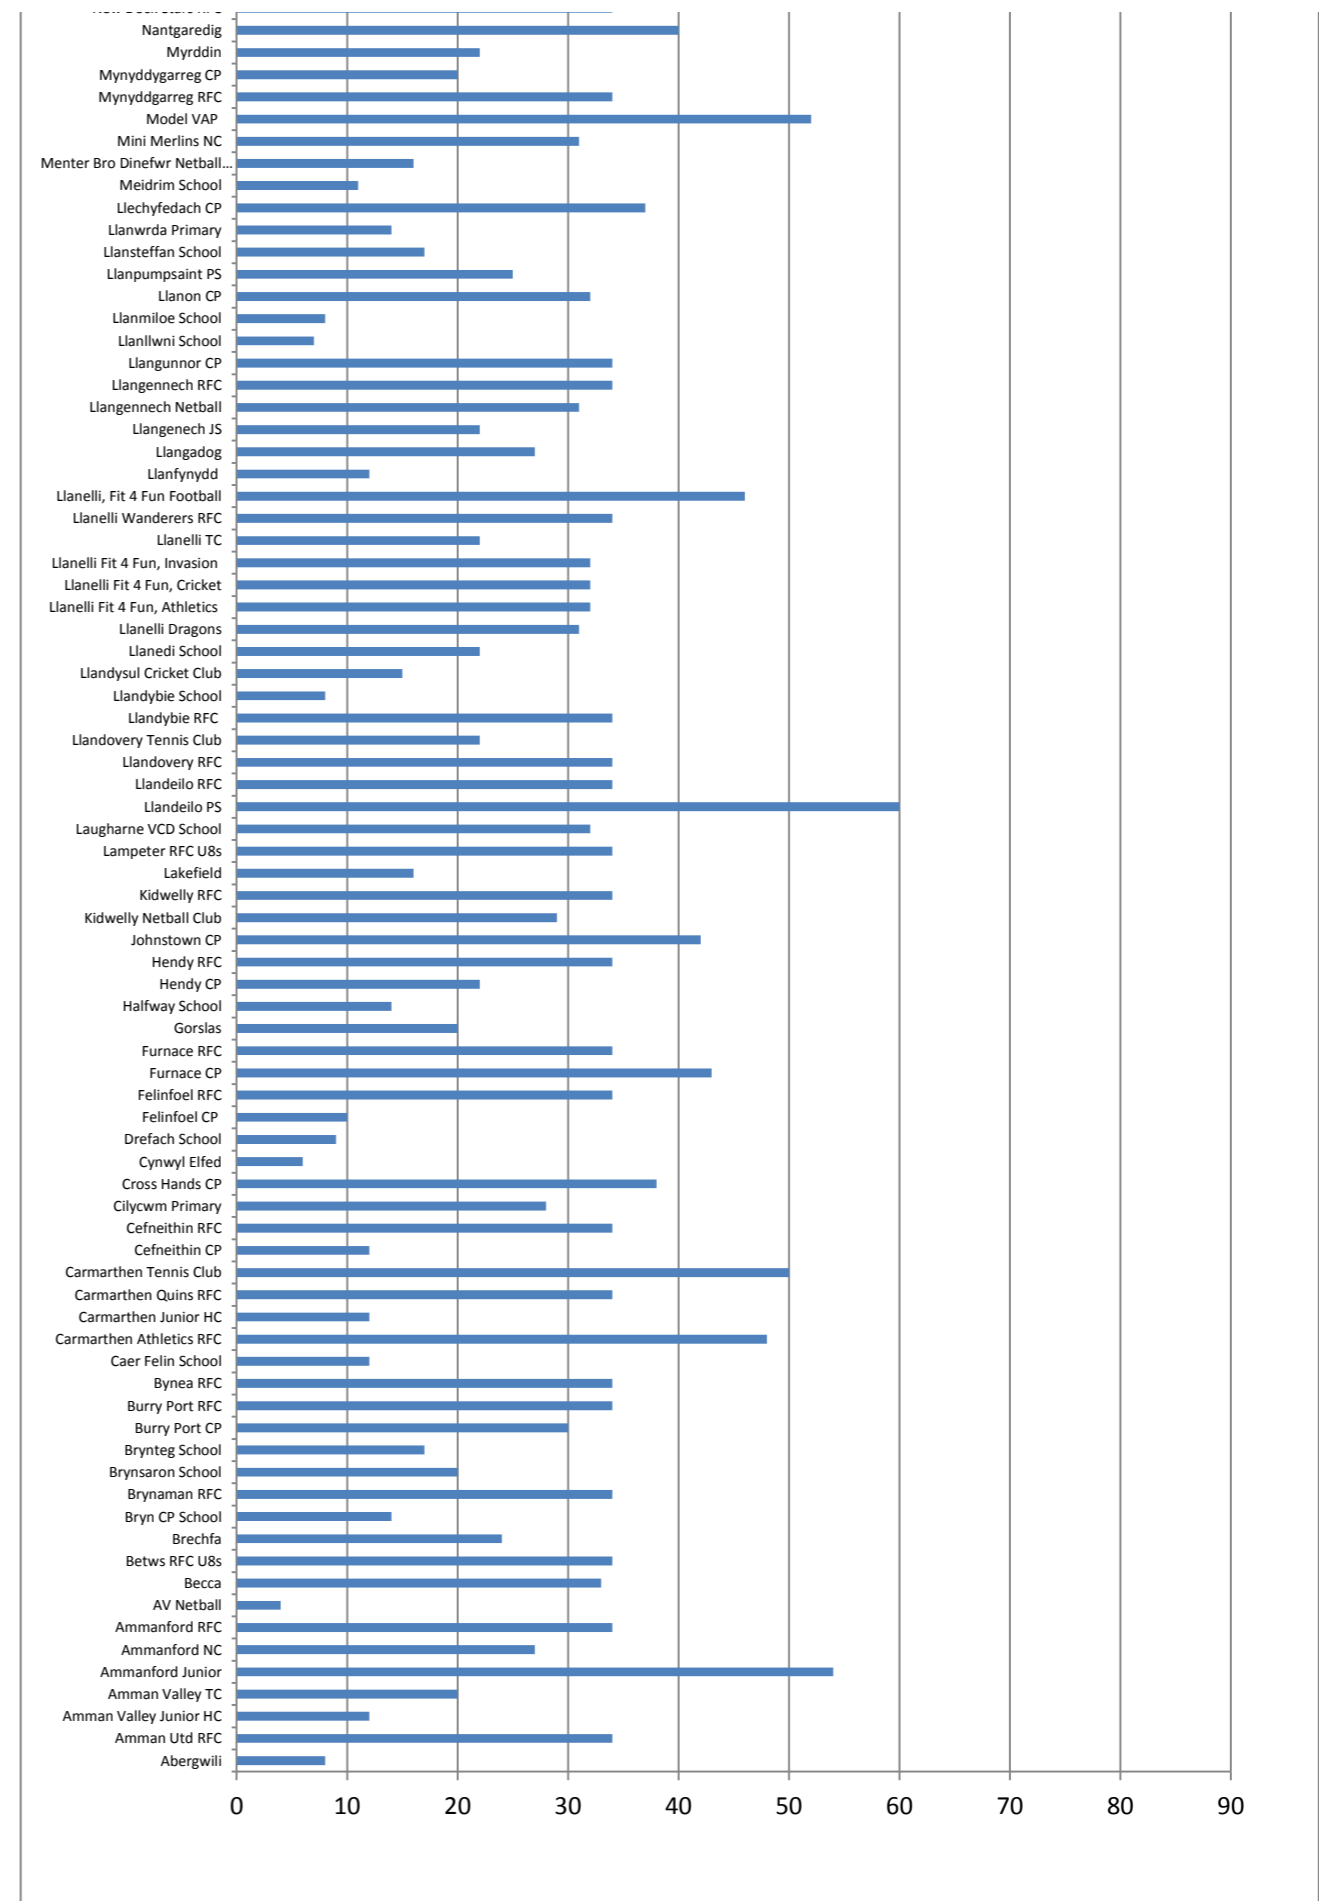

Total Registrations Autumn 2011

No. of Sessions Delivered By Clubs Autumn 2011

Activity Registration by Club Type - Autumn 2011

Activity Sessions - Autumn 2011

No of Volunteers leading in Dragon Sport for the last 3 Terms