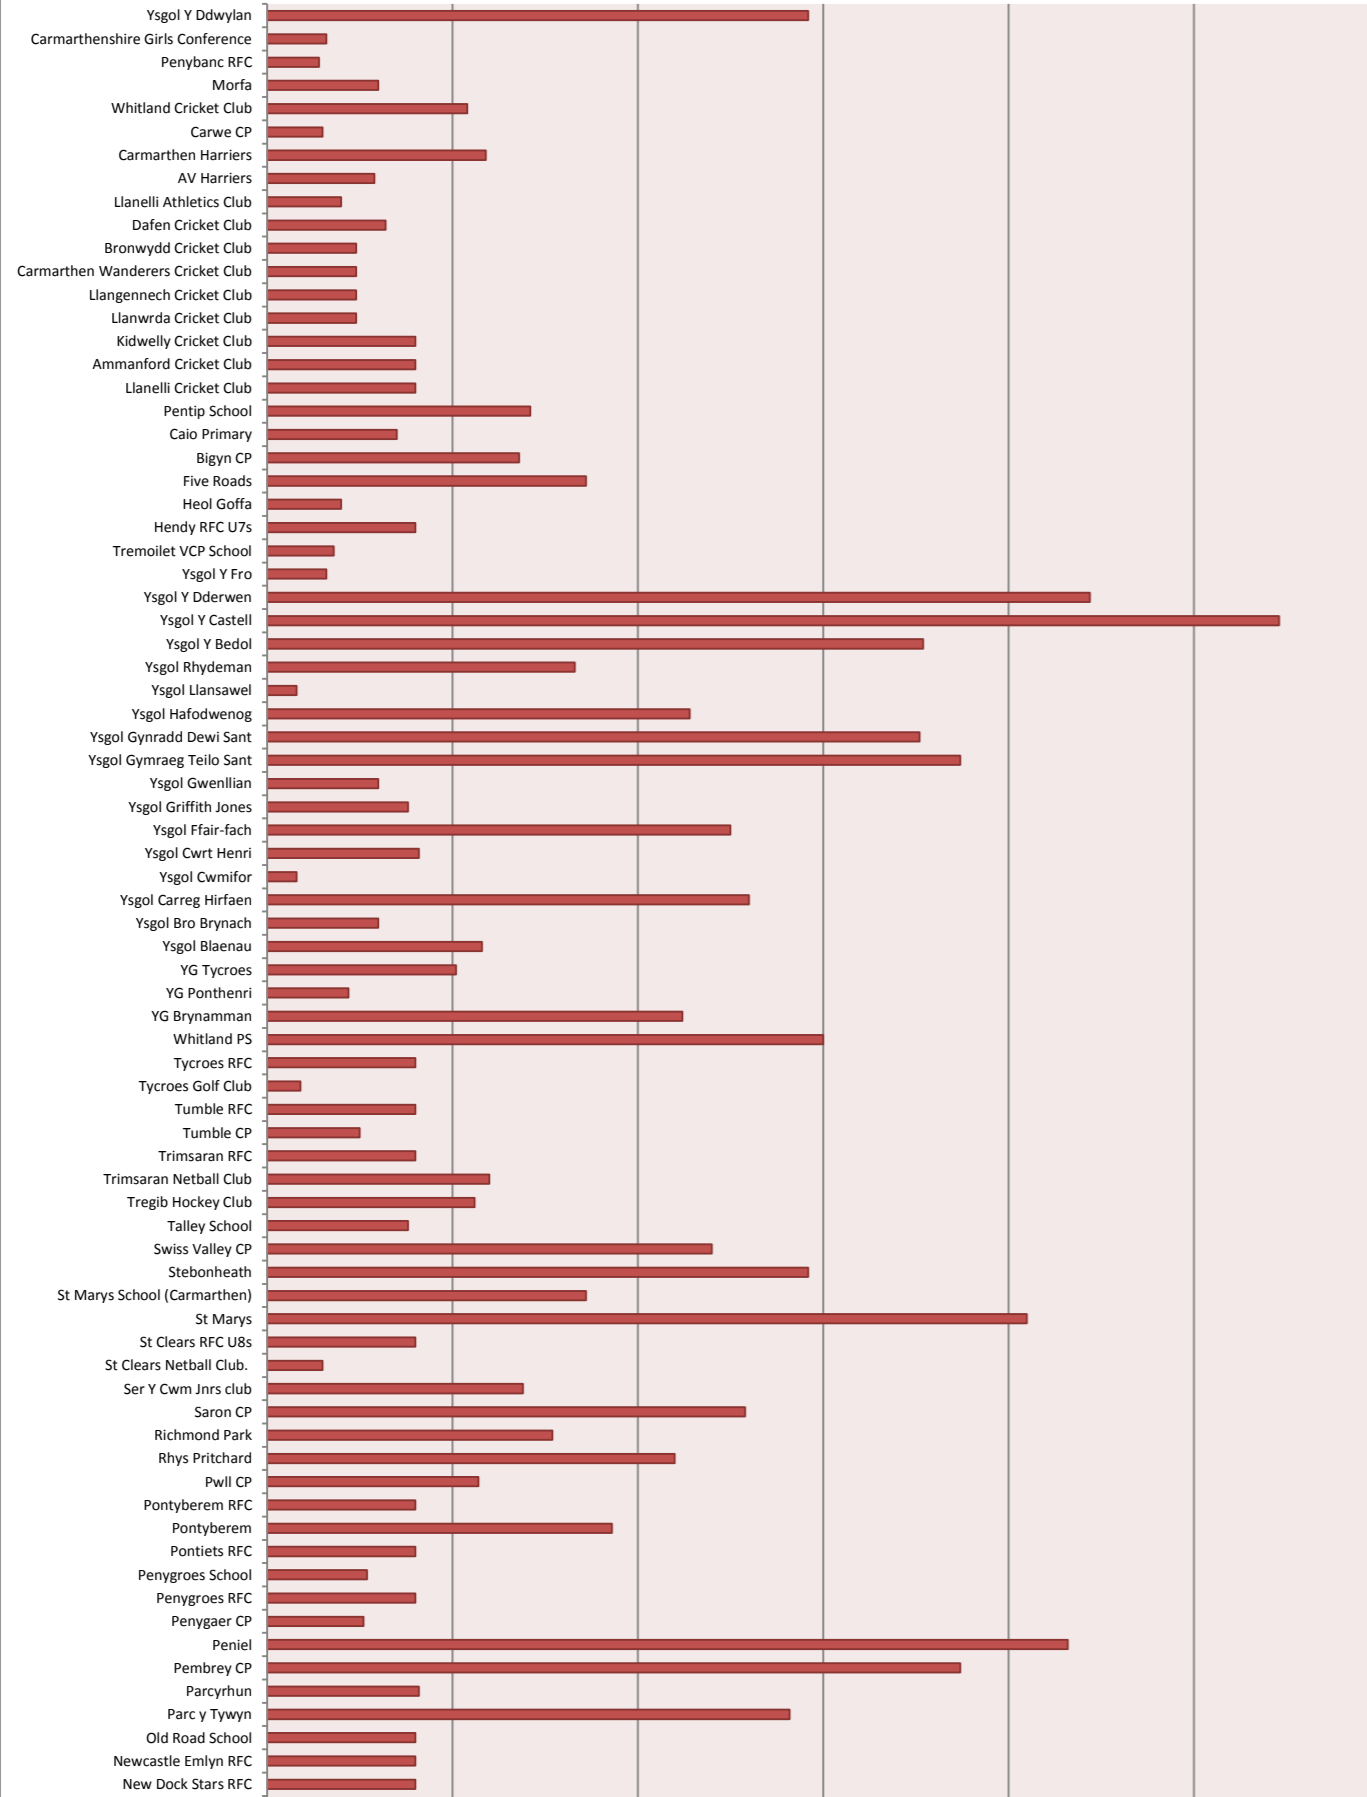

Total Registrations Autumn 2011

No. of Sessions Delivered By Clubs Autumn 2011

Activity Registration by Club Type - Autumn 2011

Activity Sessions - Autumn 2011

No of Volunteers leading in Dragon Sport for the last 3 Terms