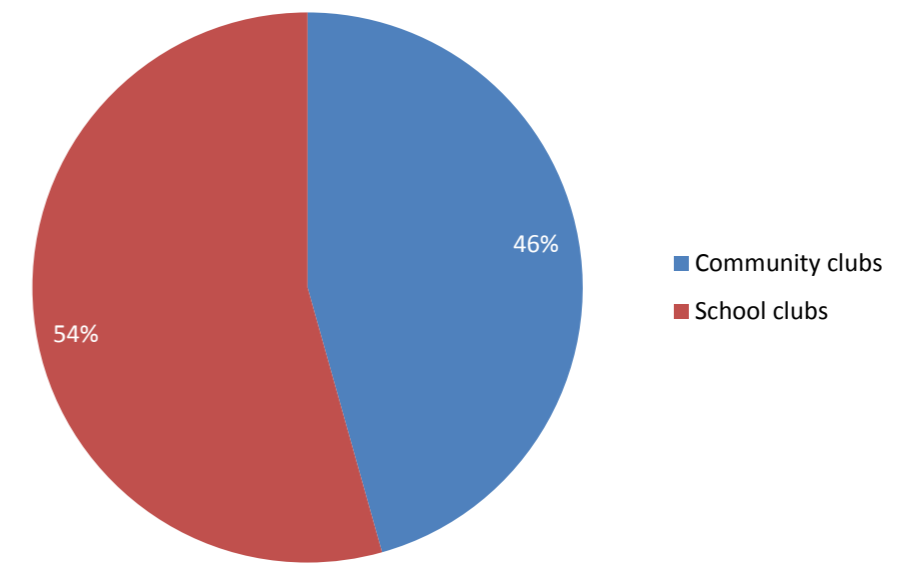

Sessions Delivered by Club Type Autumn 2011