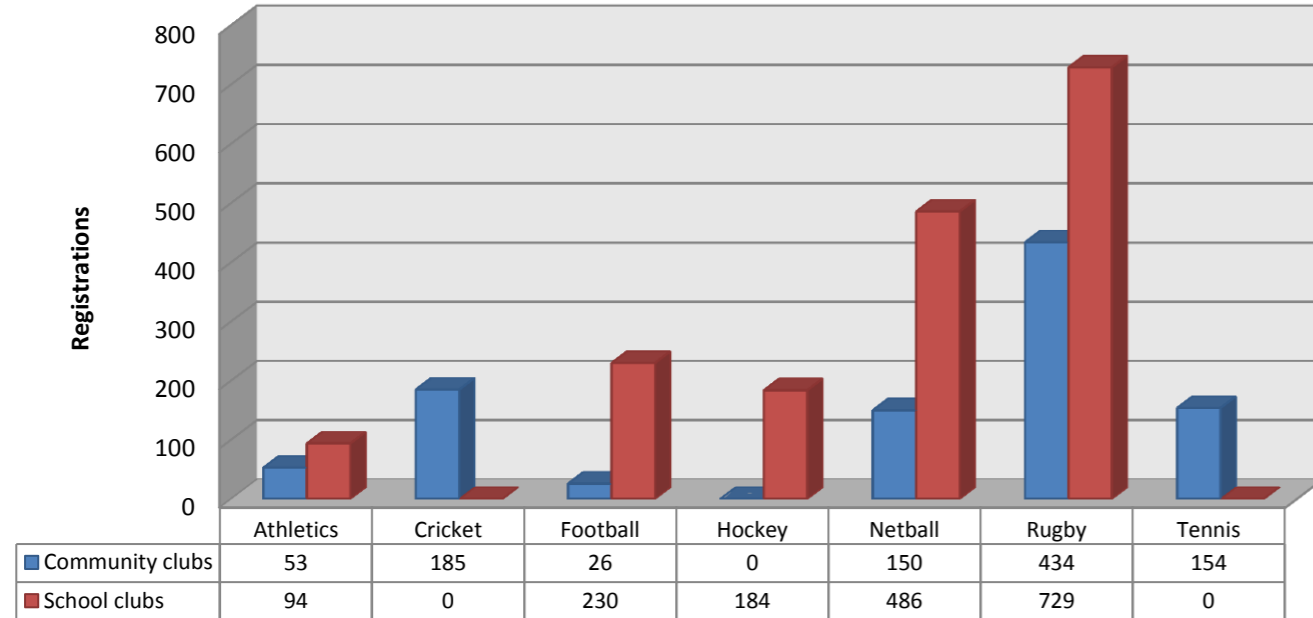

Total Registrations Autumn 2011

No. of Sessions Delivered By Clubs Autumn 2011

Activity Registration by Club Type - Autumn 2011

Activity Sessions - Autumn 2011

No of Volunteers leading in Dragon Sport for the last 3 Terms