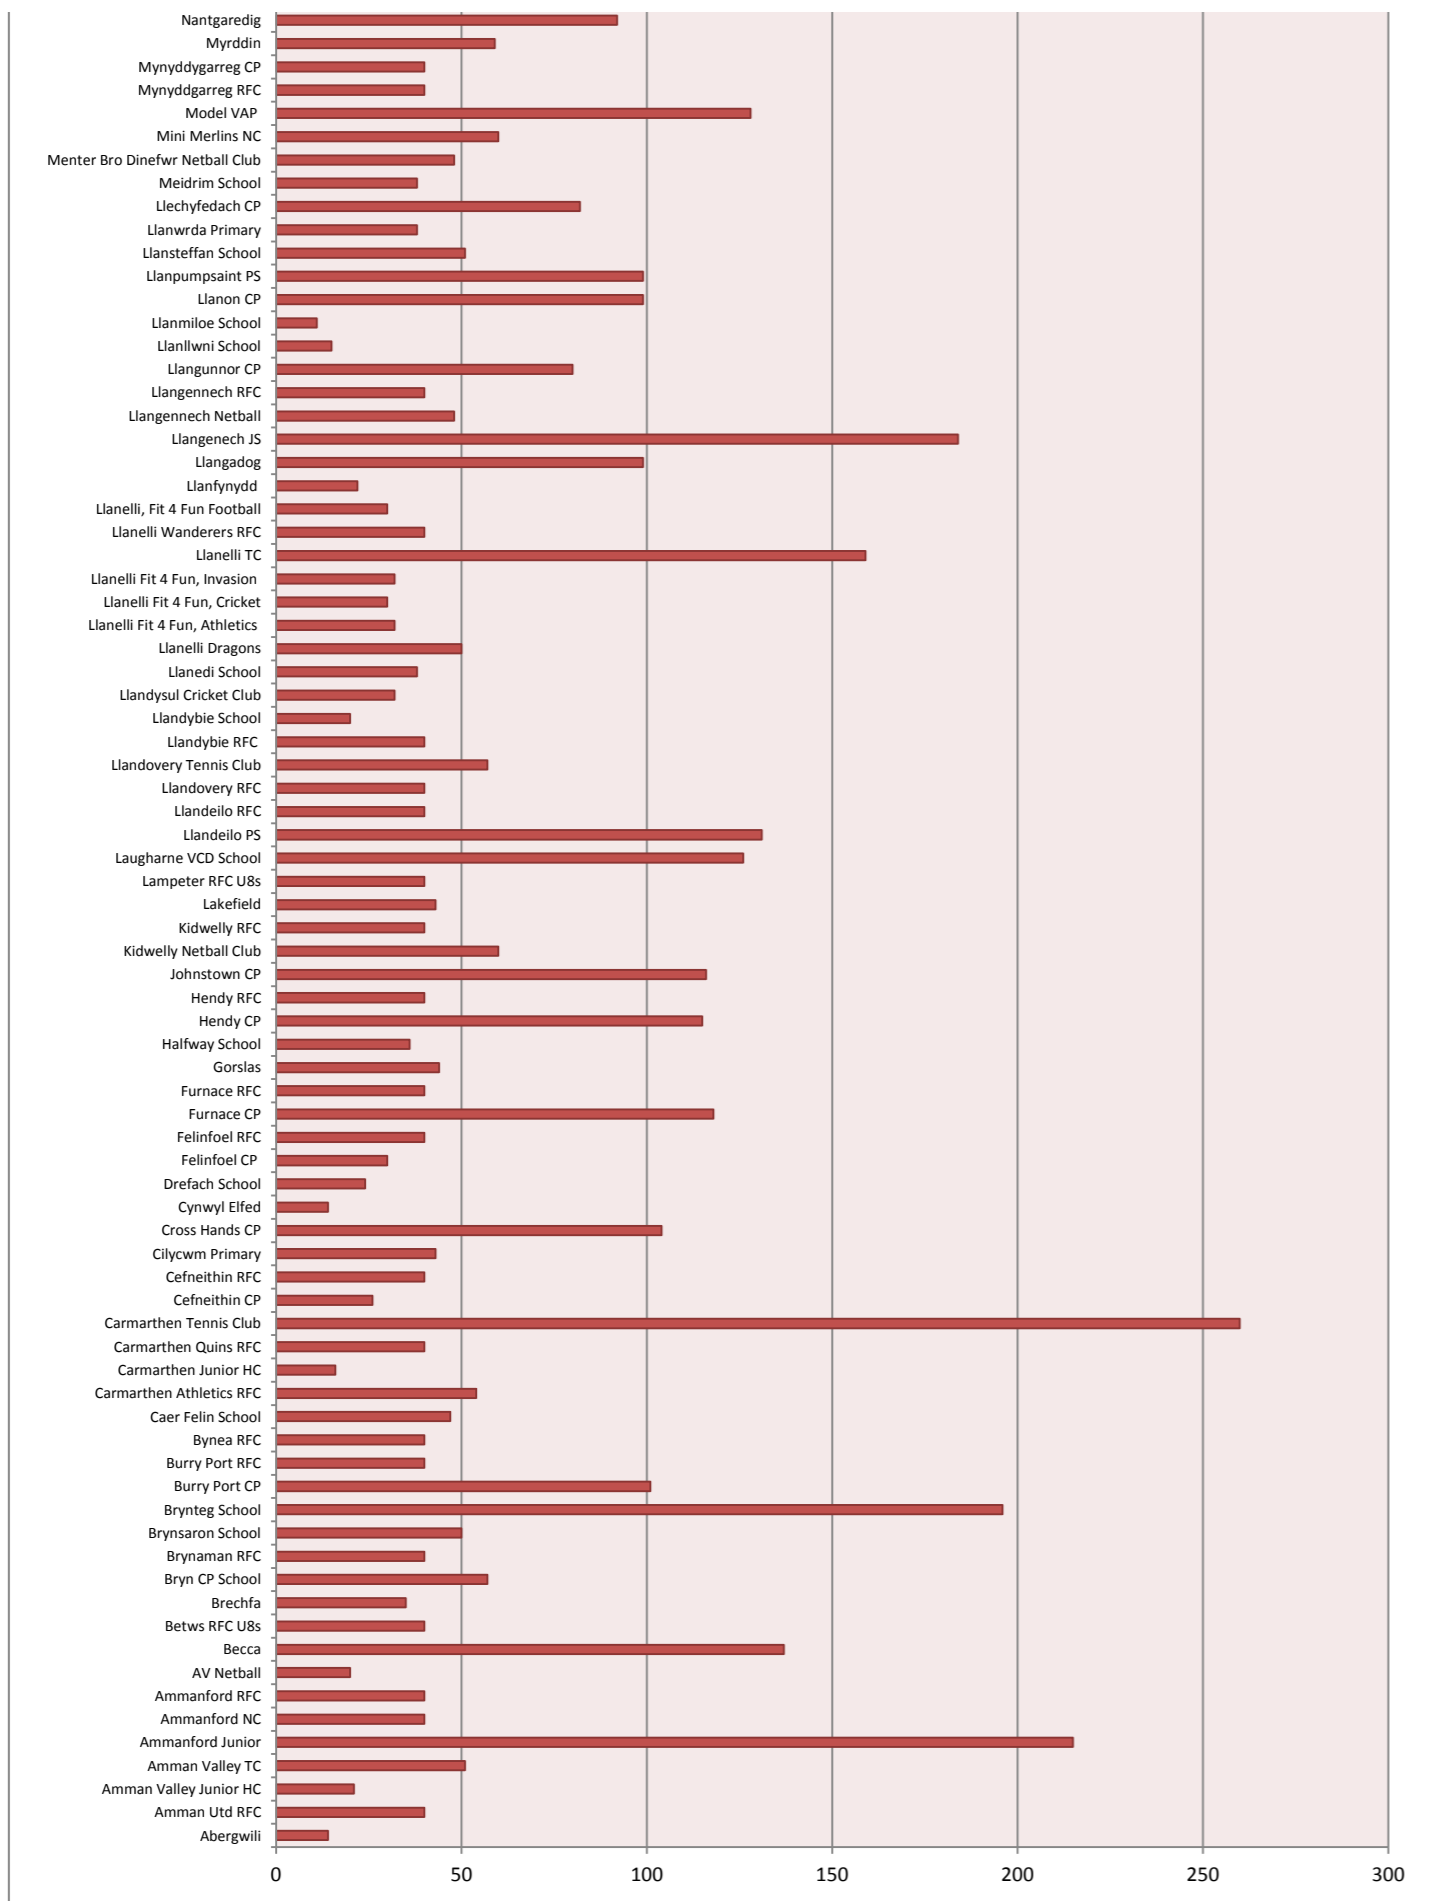

Total Registrations Autumn 2011

No. of Sessions Delivered By Clubs Autumn 2011

Activity Registration by Club Type - Autumn 2011

Activity Sessions - Autumn 2011

No of Volunteers leading in Dragon Sport for the last 3 Terms