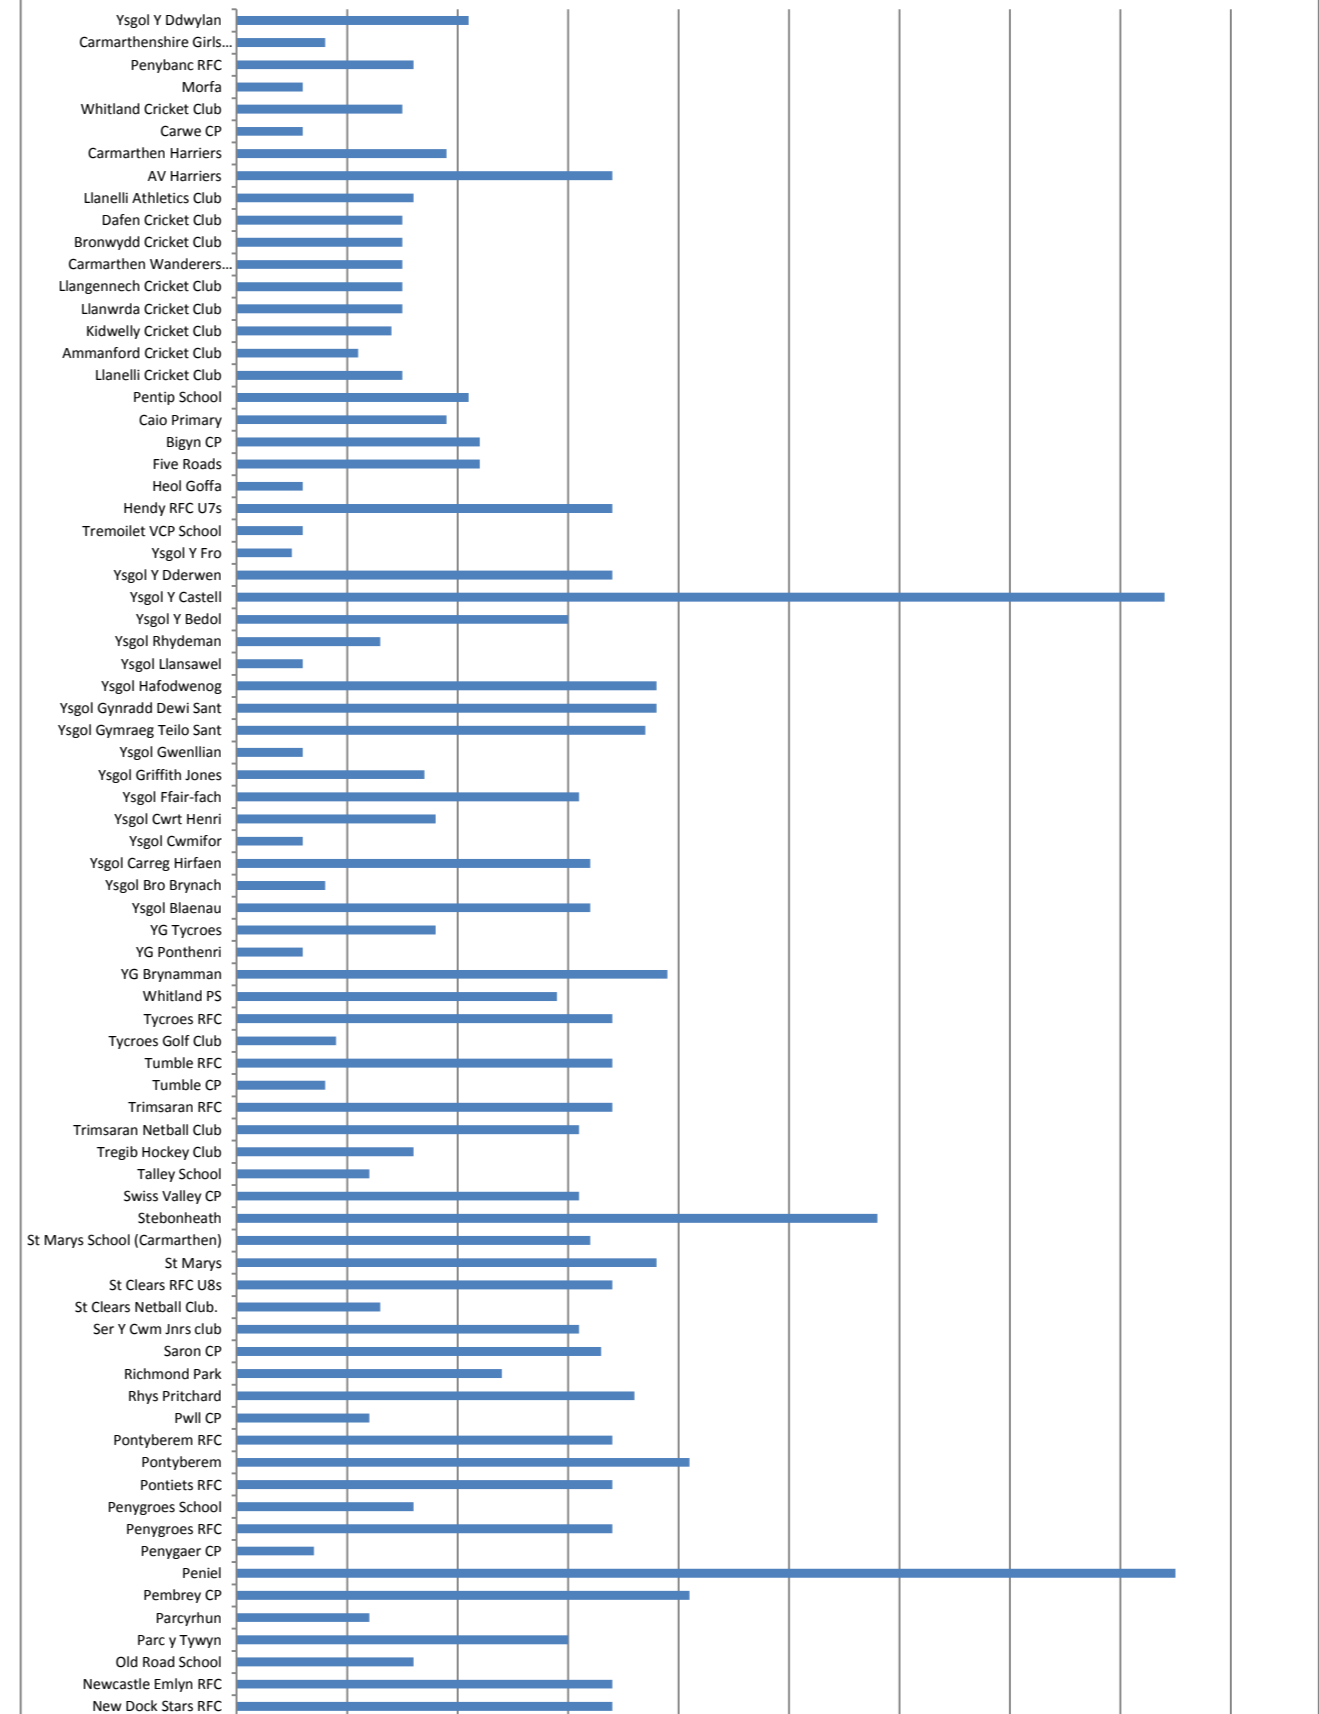

Total Registrations Autumn 2011

No. of Sessions Delivered By Clubs Autumn 2011

Activity Registration by Club Type - Autumn 2011

Activity Sessions - Autumn 2011

No of Volunteers leading in Dragon Sport for the last 3 Terms