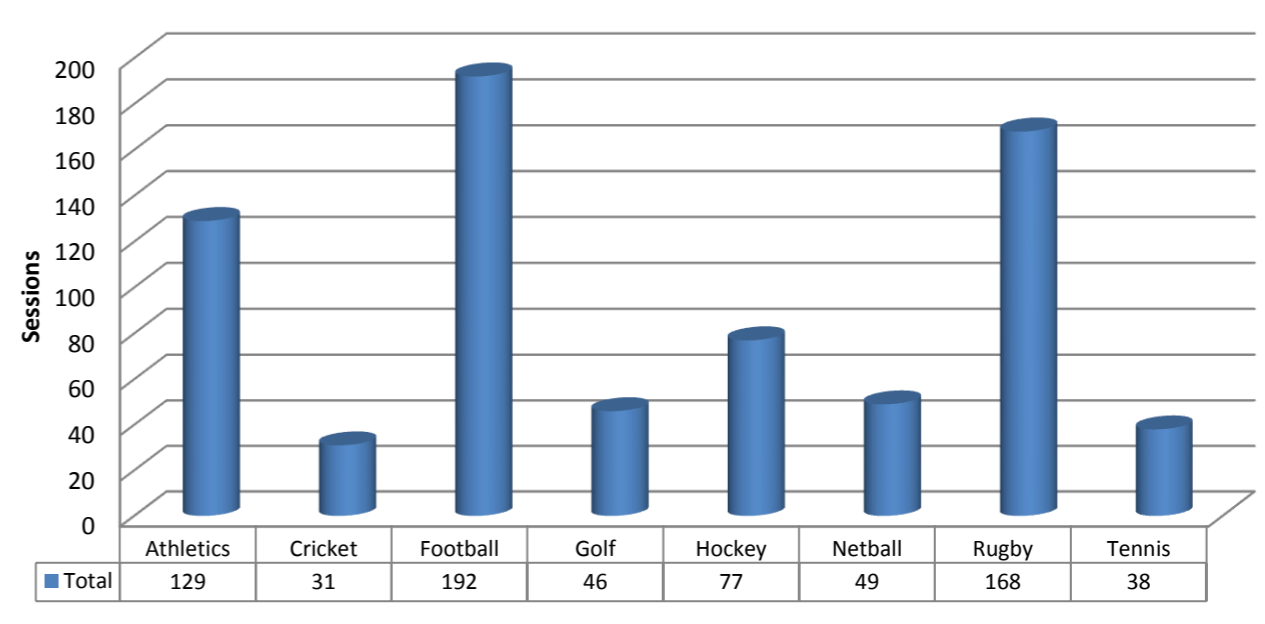

Total Registrations Autumn 2011

No. of Sessions Delivered By Clubs Autumn 2011

Activity Registration by Club Type - Autumn 2011

Activity Sessions - Autumn 2011

No of Volunteers leading in Dragon Sport for the last 3 Terms