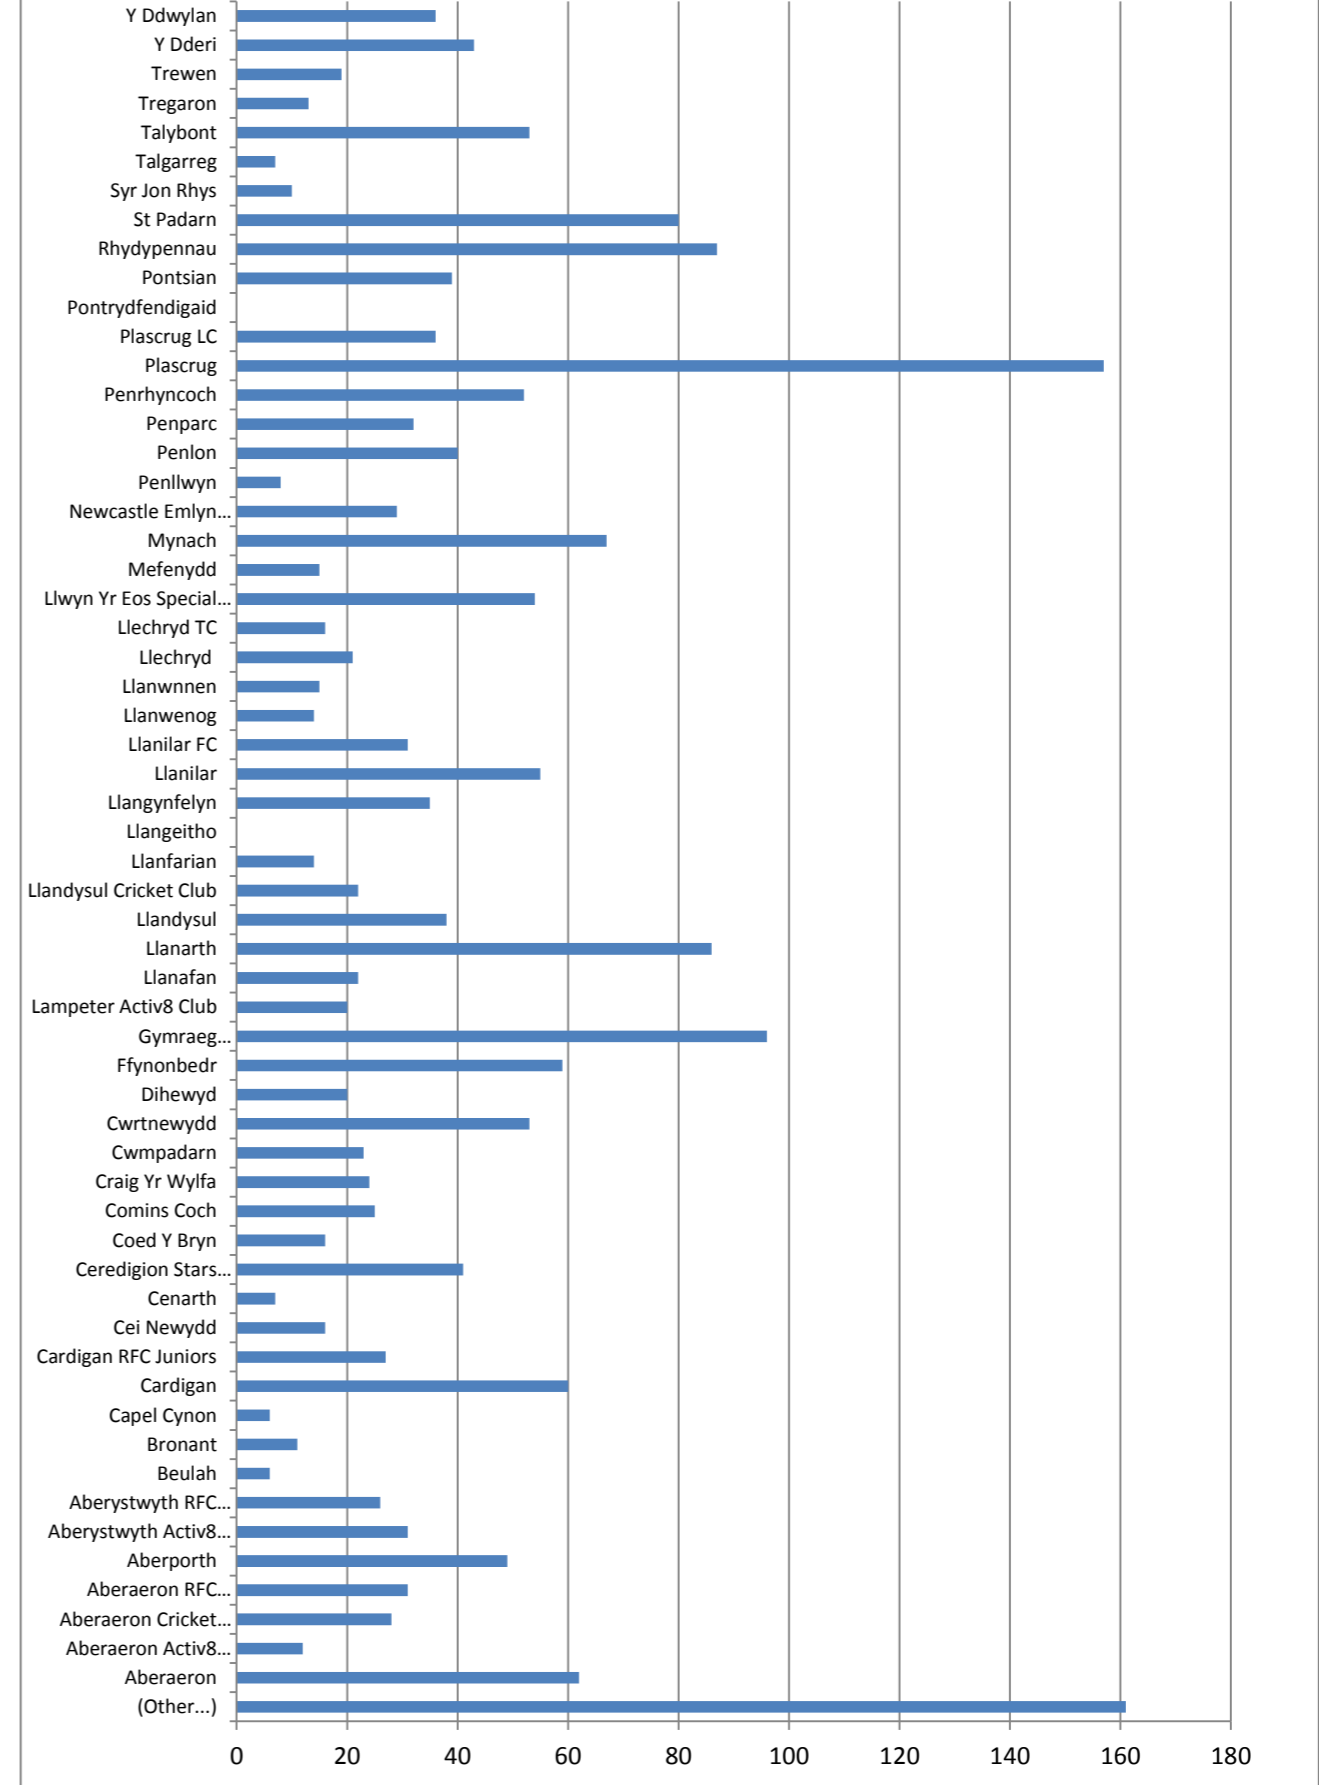

Total Registrations Autumn 2011

No. of Sessions Delivered By Clubs Autumn 2011

Activity Registration by Club Type - Autumn 2011

Activity Sessions - Autumn 2011

No of Volunteers leading in Dragon Sport for the last 3 Terms