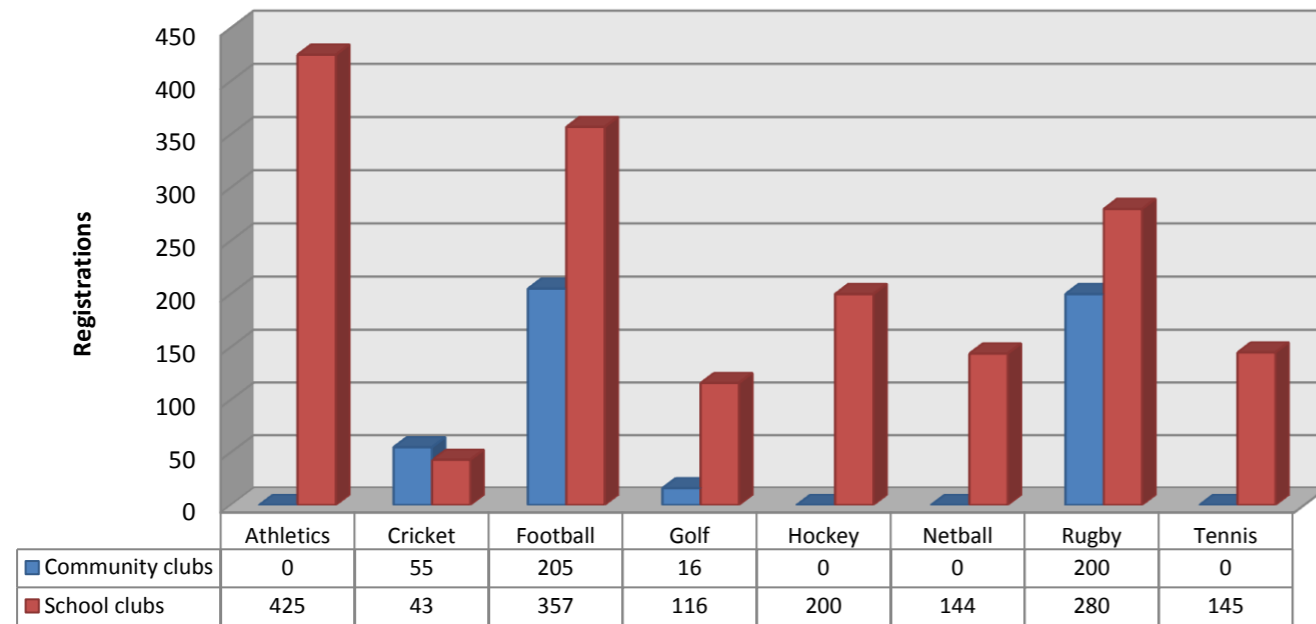

Total Registrations Autumn 2011

No. of Sessions Delivered By Clubs Autumn 2011

Activity Registration by Club Type - Autumn 2011

Activity Sessions - Autumn 2011

No of Volunteers leading in Dragon Sport for the last 3 Terms