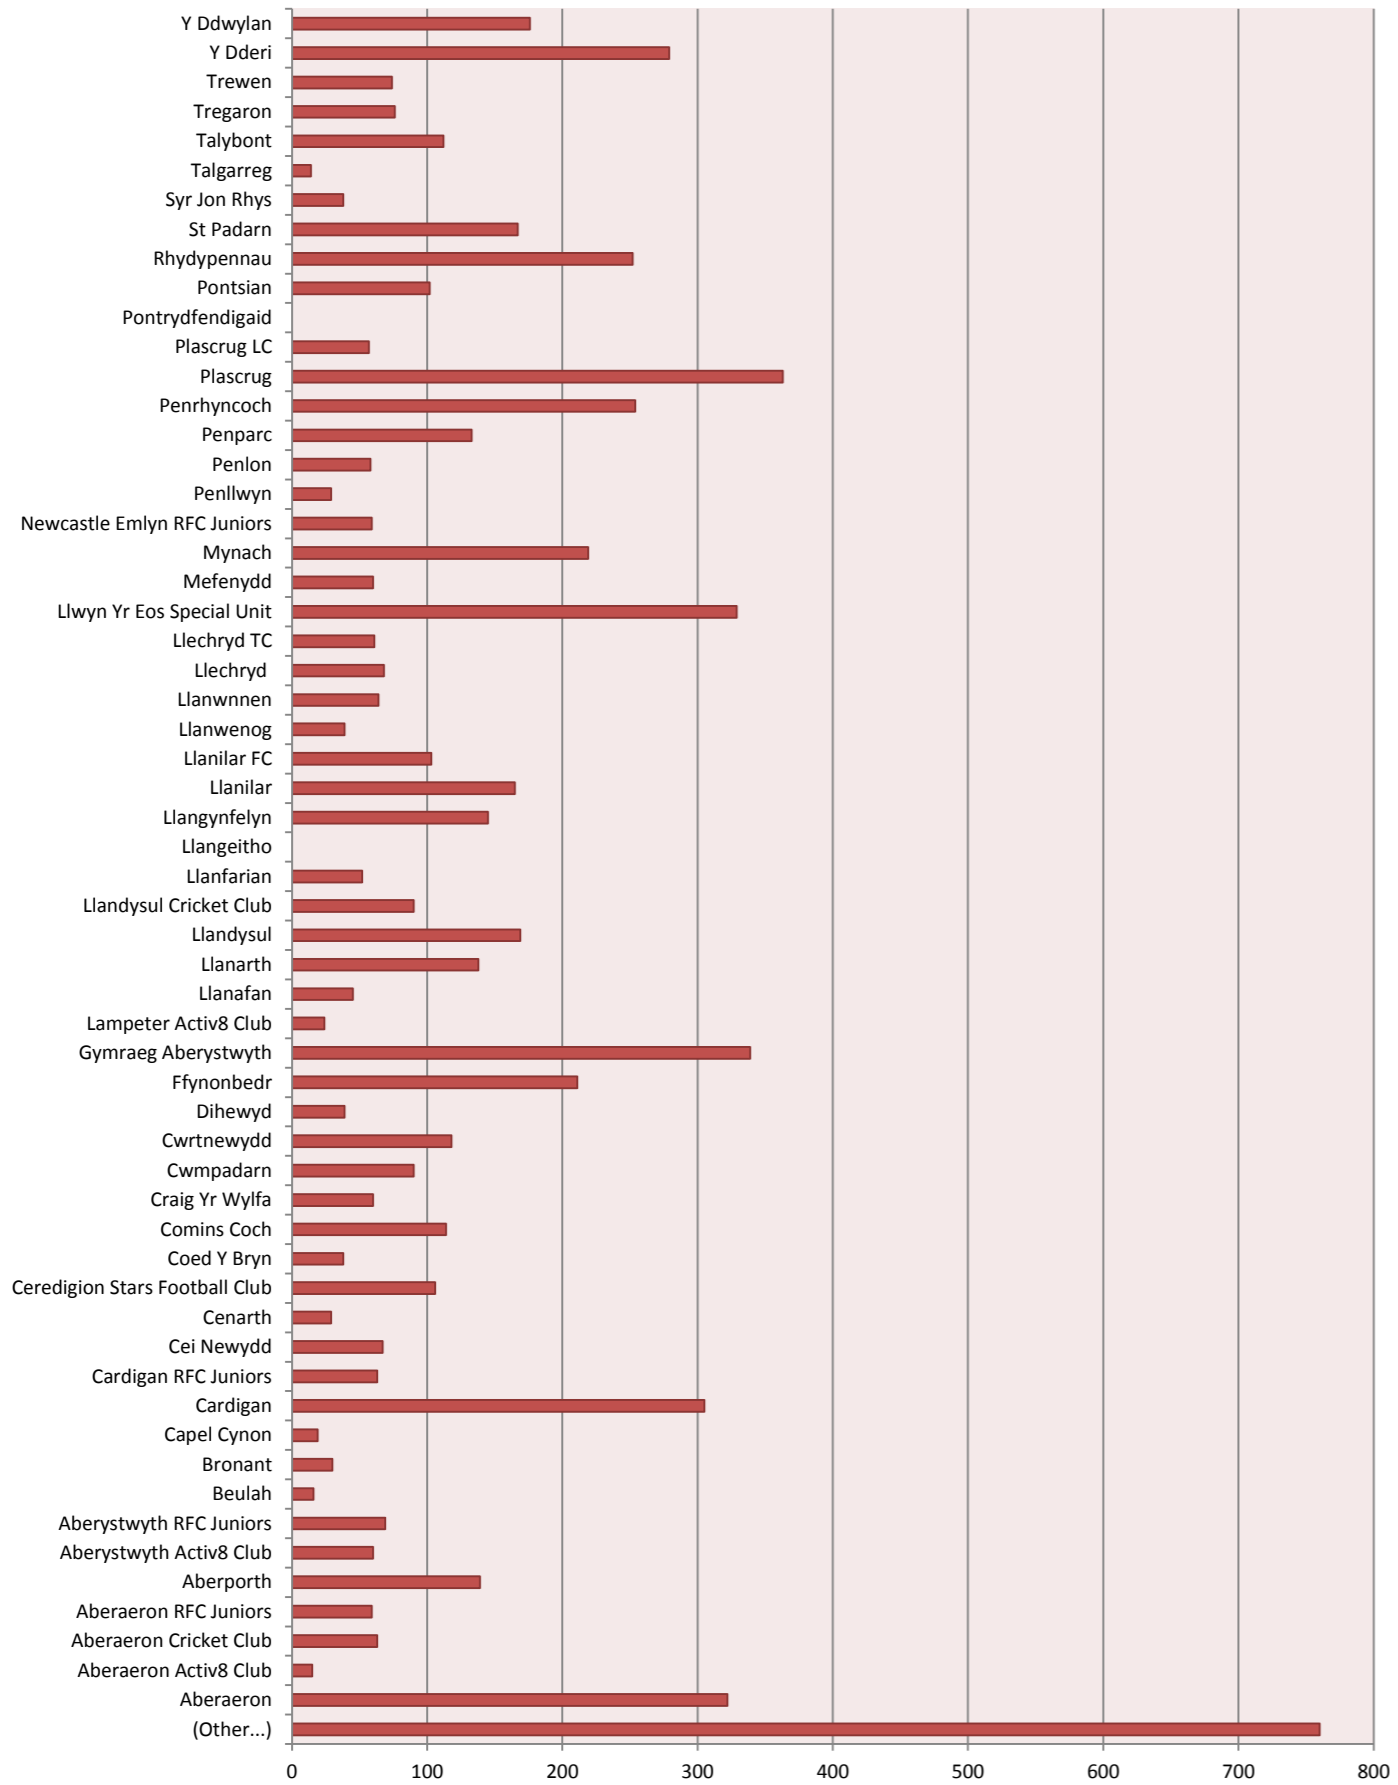

Total Registrations Autumn 2011

No. of Sessions Delivered By Clubs Autumn 2011

Activity Registration by Club Type - Autumn 2011

Activity Sessions - Autumn 2011

No of Volunteers leading in Dragon Sport for the last 3 Terms