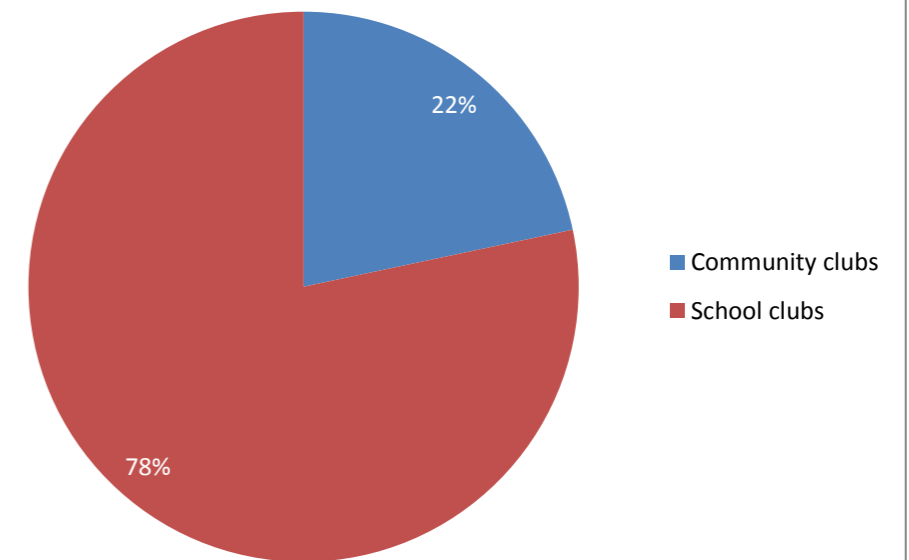

Sessions Delivered by Club Type Autumn 2011