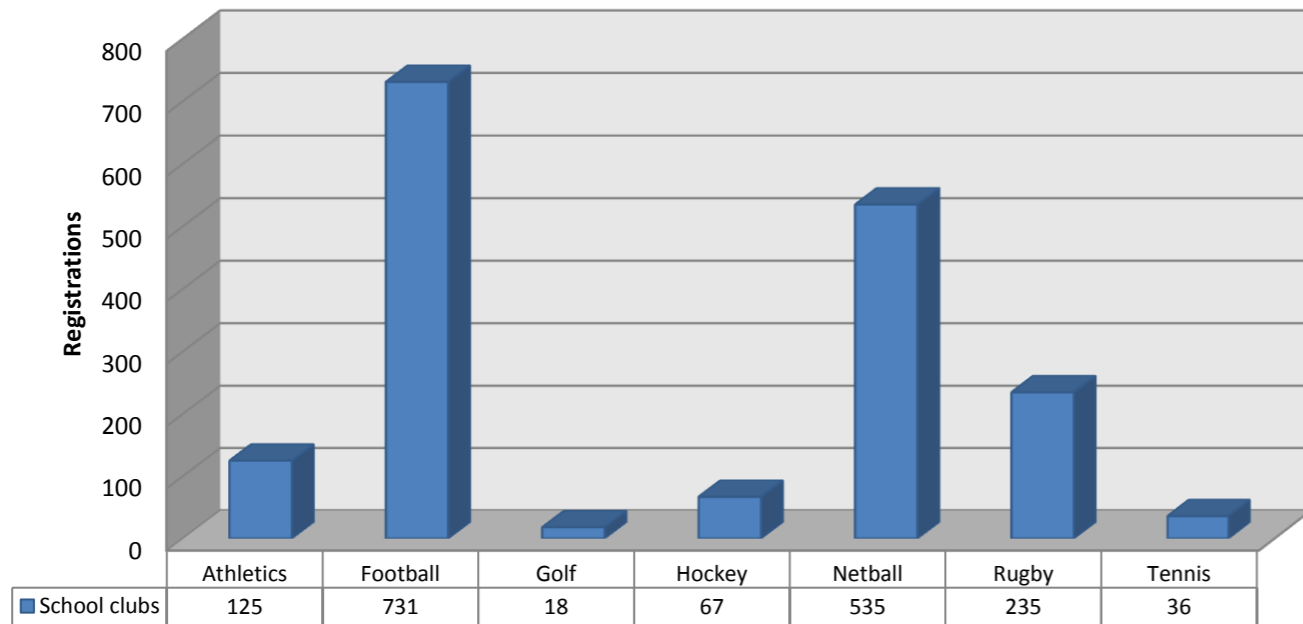

Total Registrations Autumn 2011

No. of Sessions Delivered By Clubs Autumn 2011

Activity Registration by Club Type - Autumn 2011

Activity Sessions - Autumn 2011

No of Volunteers leading in Dragon Sport for the last 3 Terms