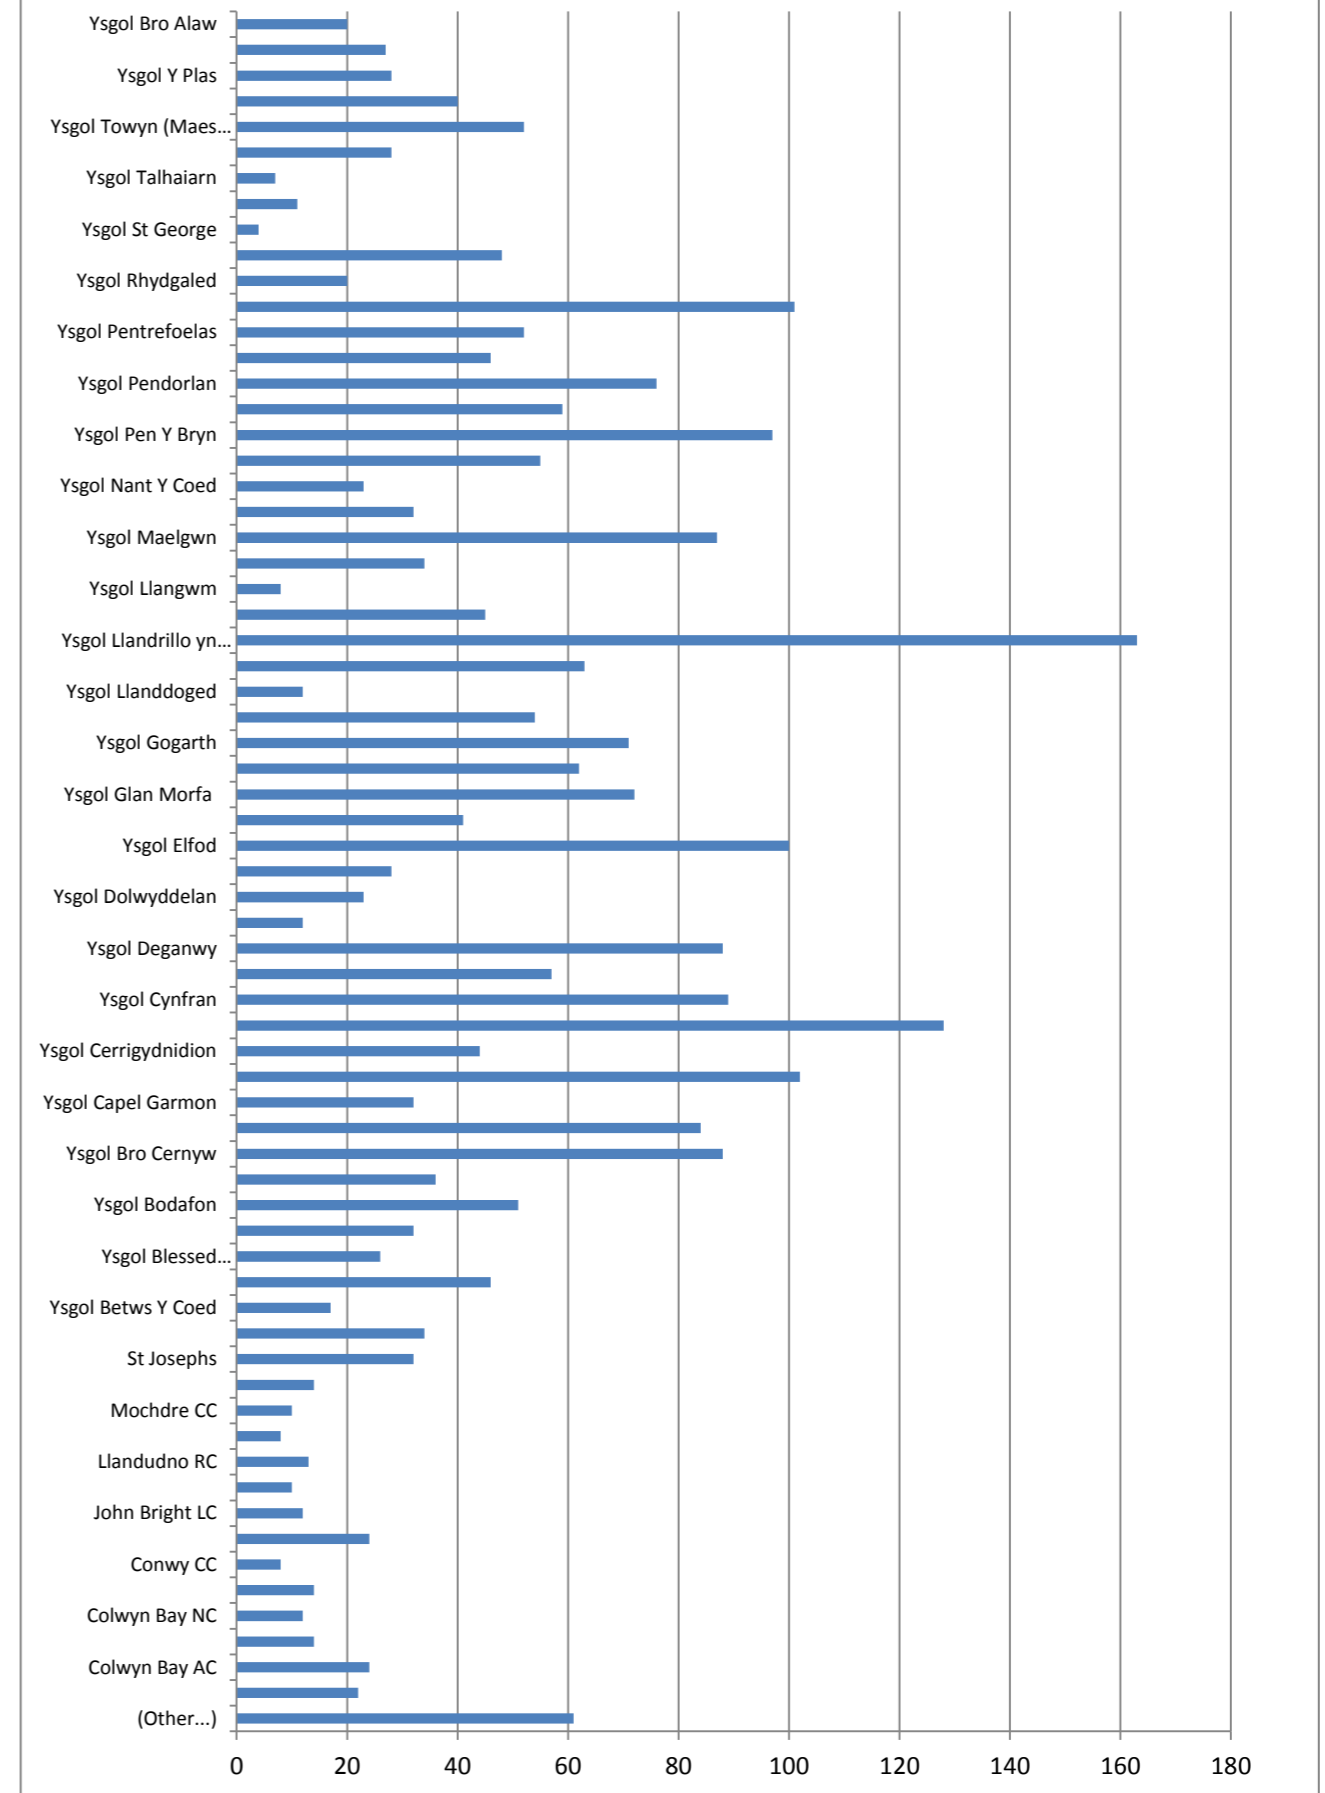

Total Registrations Autumn 2011

No. of Sessions Delivered By Clubs Autumn 2011

Activity Registration by Club Type - Autumn 2011

Activity Sessions - Autumn 2011

No of Volunteers leading in Dragon Sport for the last 3 Terms