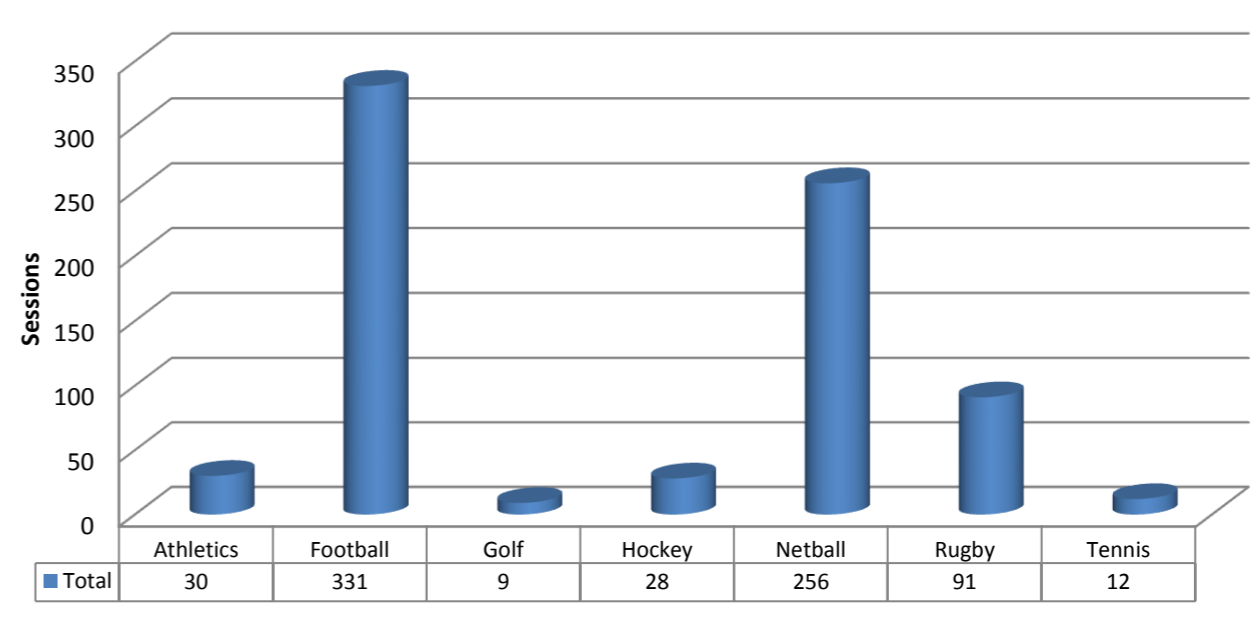

Total Registrations Autumn 2011

No. of Sessions Delivered By Clubs Autumn 2011

Activity Registration by Club Type - Autumn 2011

Activity Sessions - Autumn 2011

No of Volunteers leading in Dragon Sport for the last 3 Terms