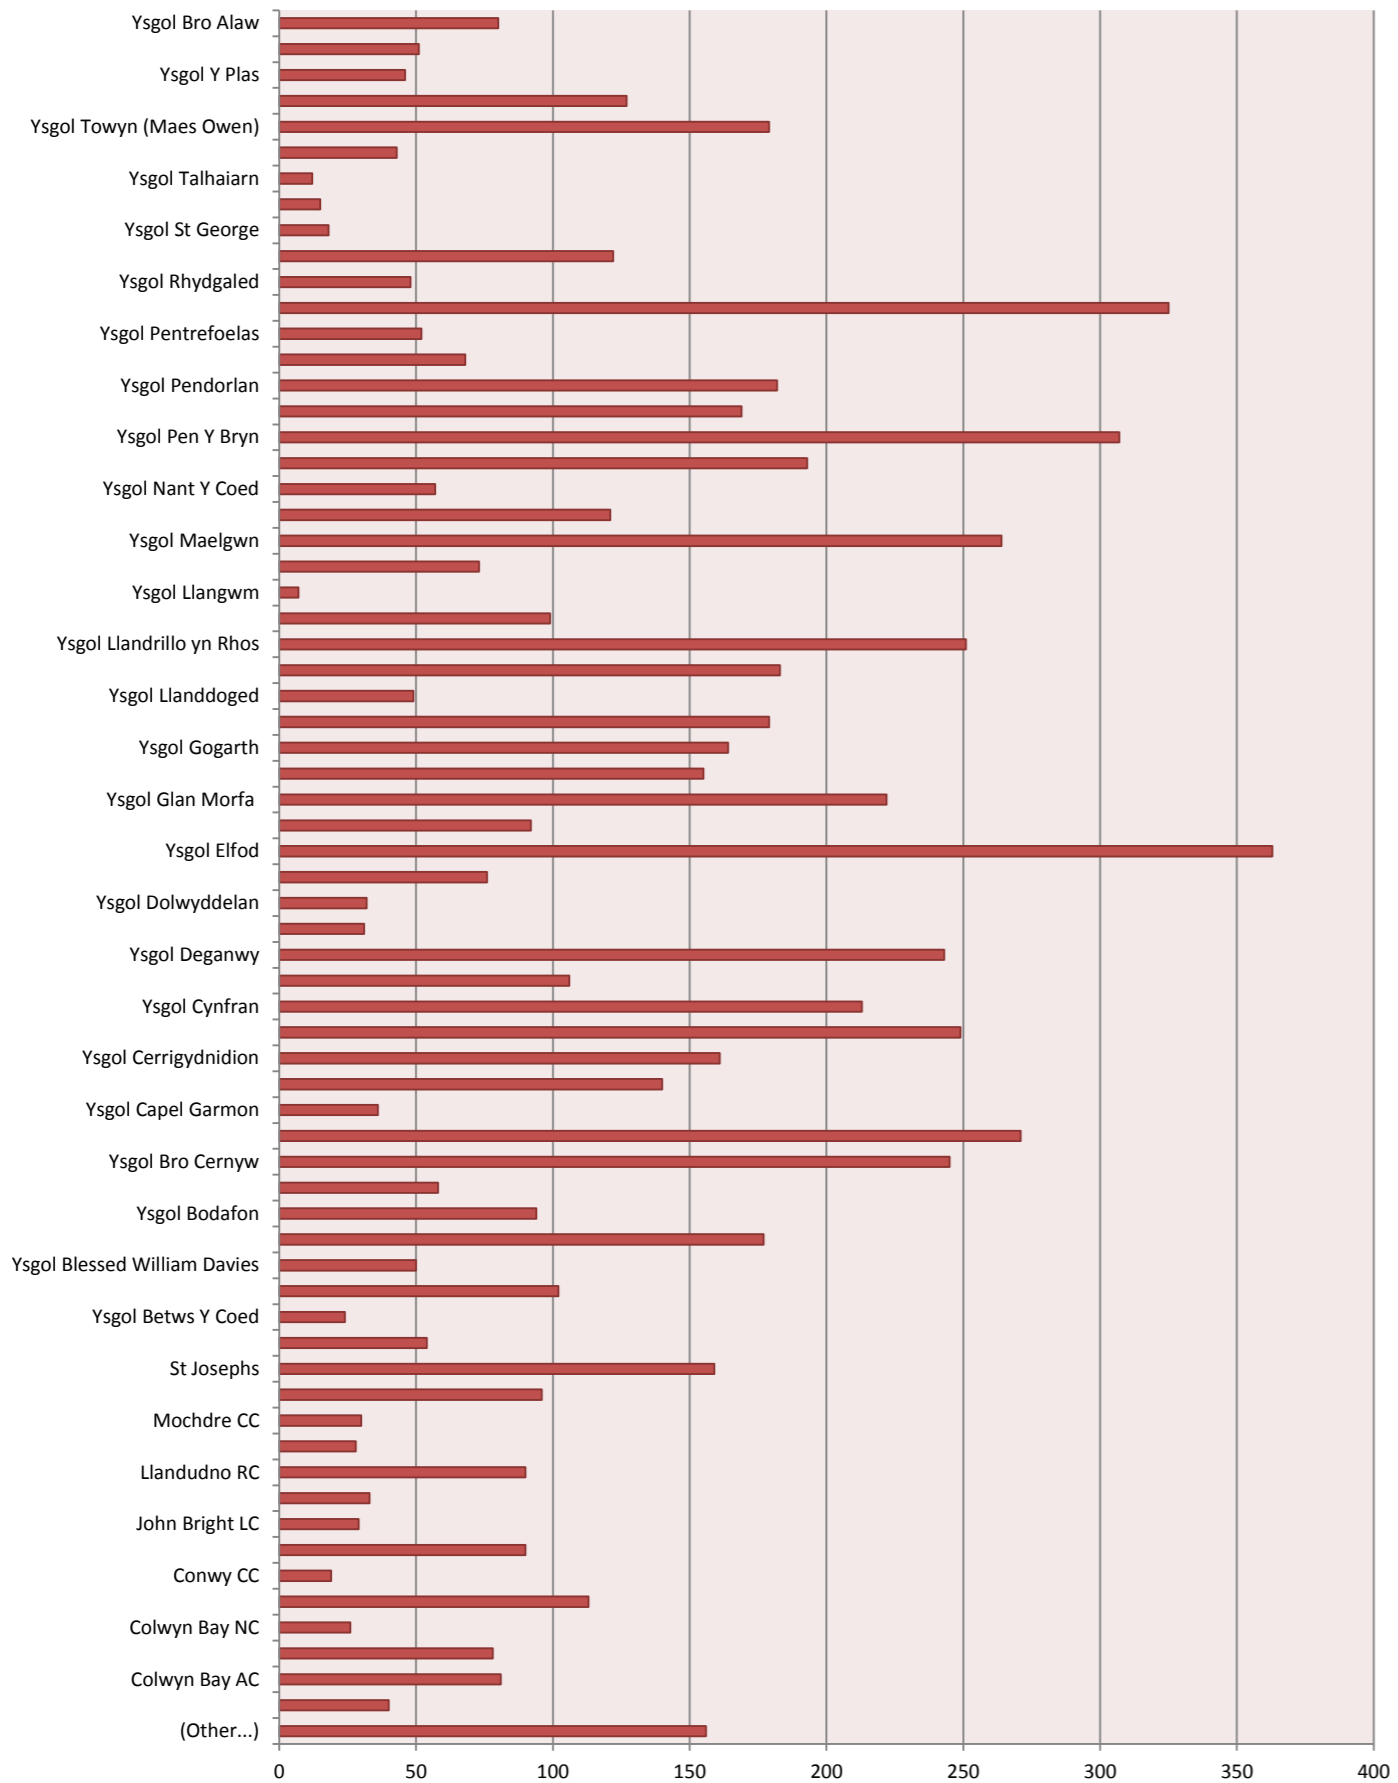

Total Registrations Autumn 2011

No. of Sessions Delivered By Clubs Autumn 2011

Activity Registration by Club Type - Autumn 2011

Activity Sessions - Autumn 2011

No of Volunteers leading in Dragon Sport for the last 3 Terms