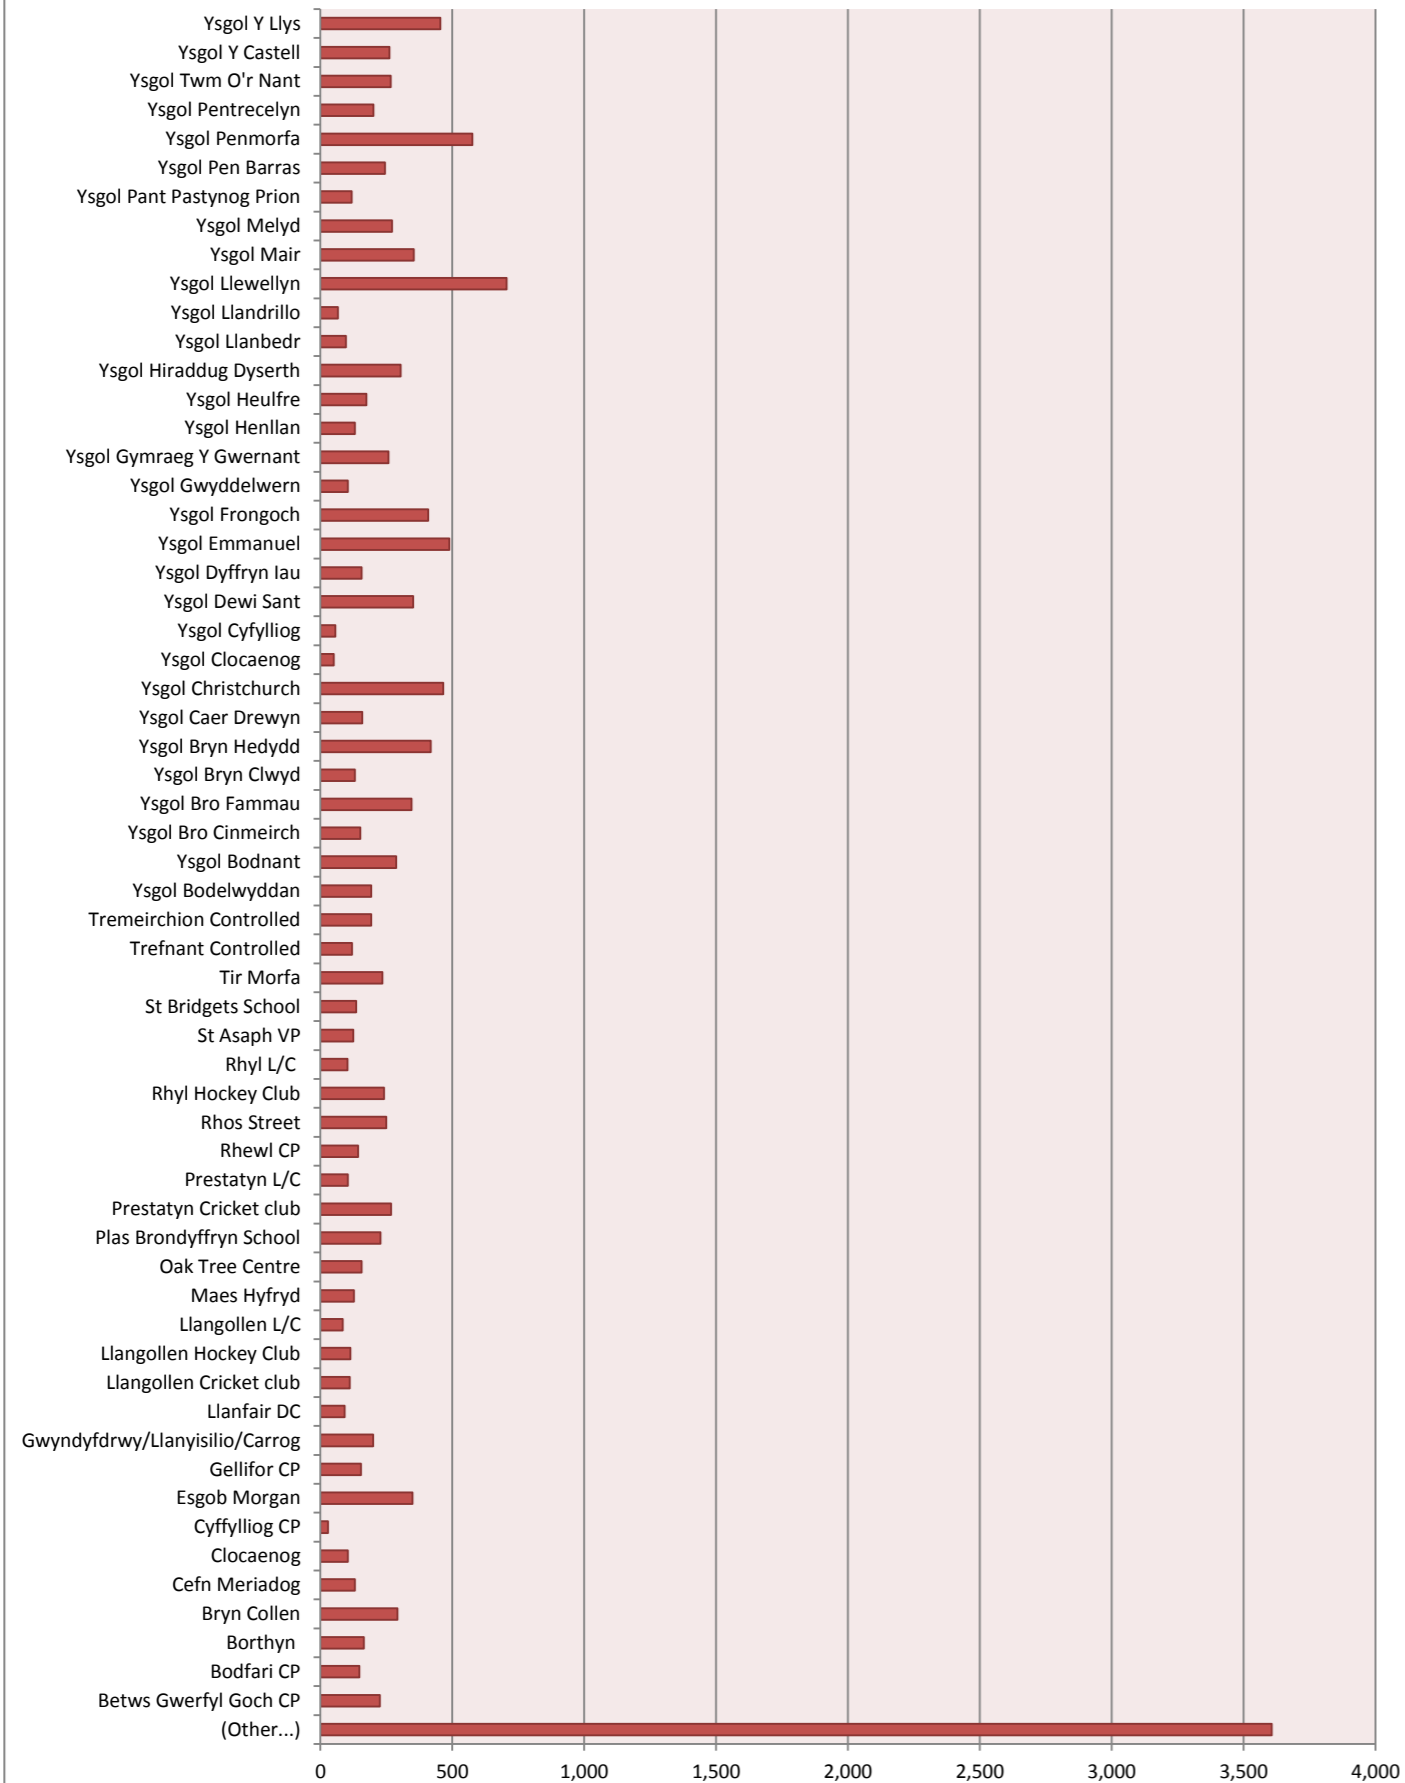

### Total Registrations Autumn 2011

### No. of Sessions Delivered By Clubs Autumn 2011

**Activity Registration by Club Type - Autumn 2011**

**Activity Sessions - Autumn 2011**

**No of Volunteers leading in Dragon Sport for the last 3 Terms**