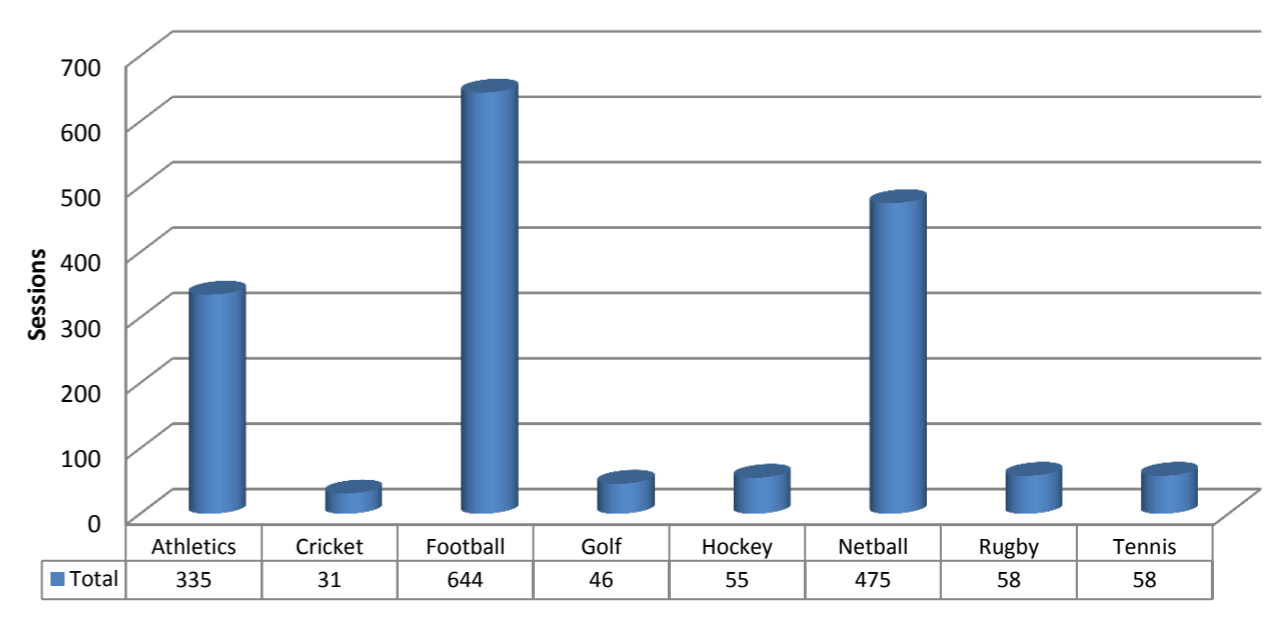

### Total Registrations Autumn 2011

### No. of Sessions Delivered By Clubs Autumn 2011

**Activity Registration by Club Type - Autumn 2011**

**Activity Sessions - Autumn 2011**

**No of Volunteers leading in Dragon Sport for the last 3 Terms**