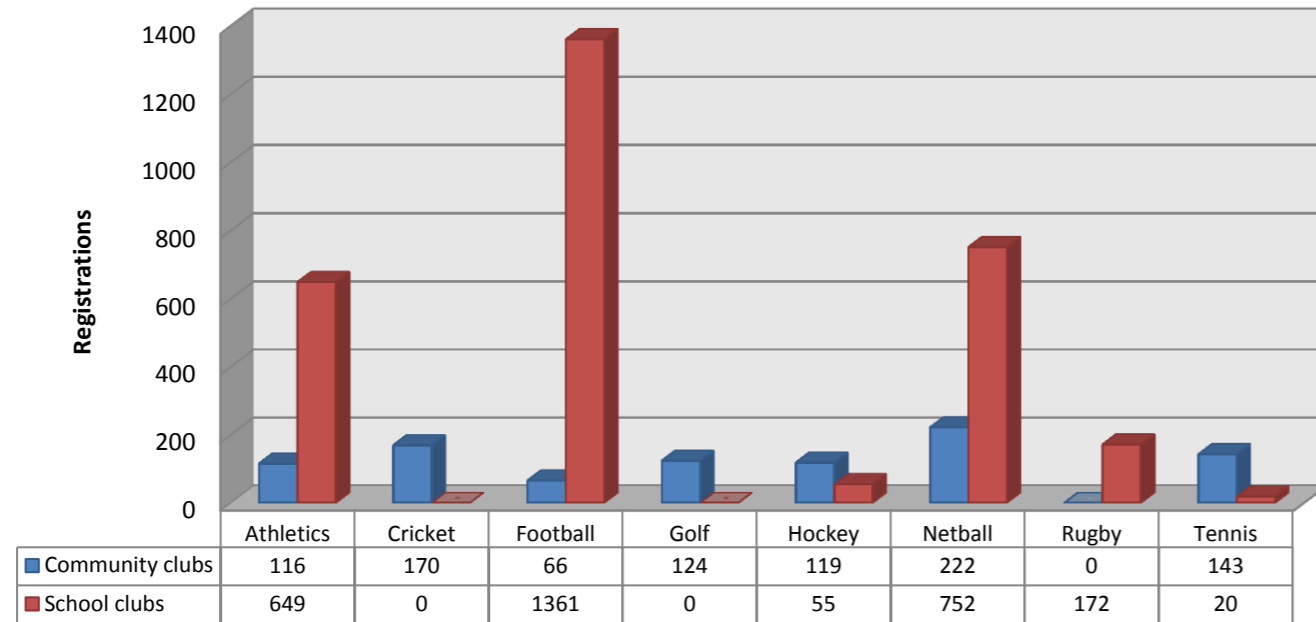

### Total Registrations Autumn 2011

### No. of Sessions Delivered By Clubs Autumn 2011

**Activity Registration by Club Type - Autumn 2011**

**Activity Sessions - Autumn 2011**

**No of Volunteers leading in Dragon Sport for the last 3 Terms**