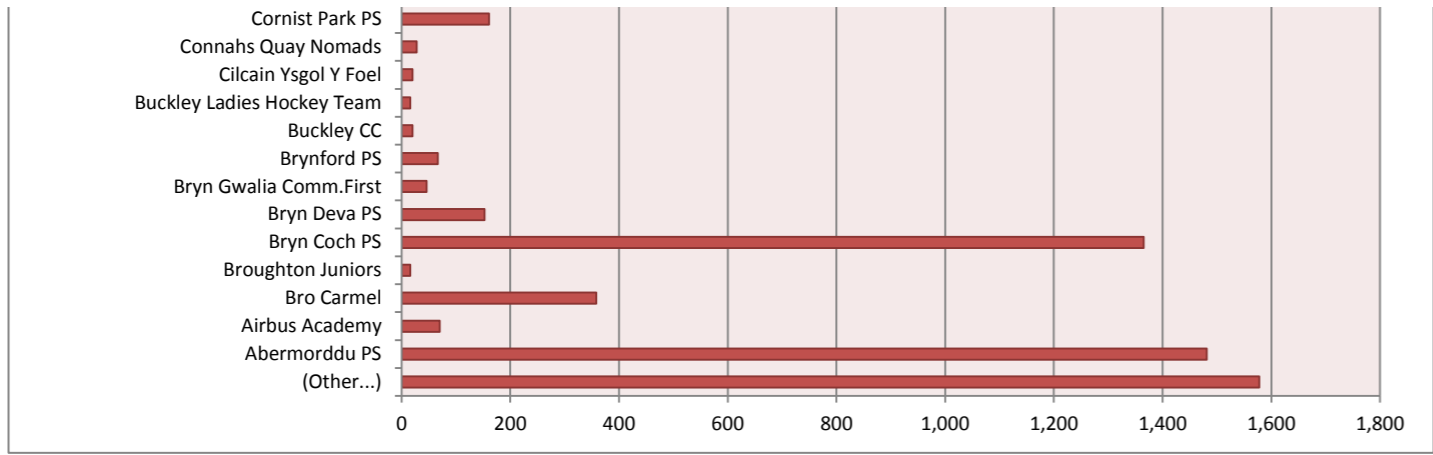

Total Registrations Autumn 2011

No. of Sessions Delivered By Clubs Autumn 2011

Activity Registration by Club Type - Autumn 2011

Activity Sessions - Autumn 2011

No of Volunteers leading in Dragon Sport for the last 3 Terms