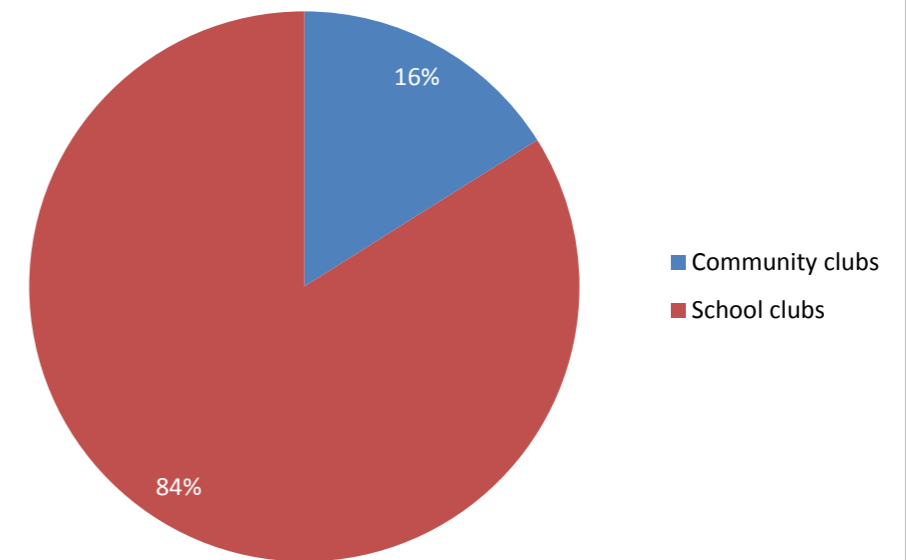

Sessions Delivered by Club Type Autumn 2011