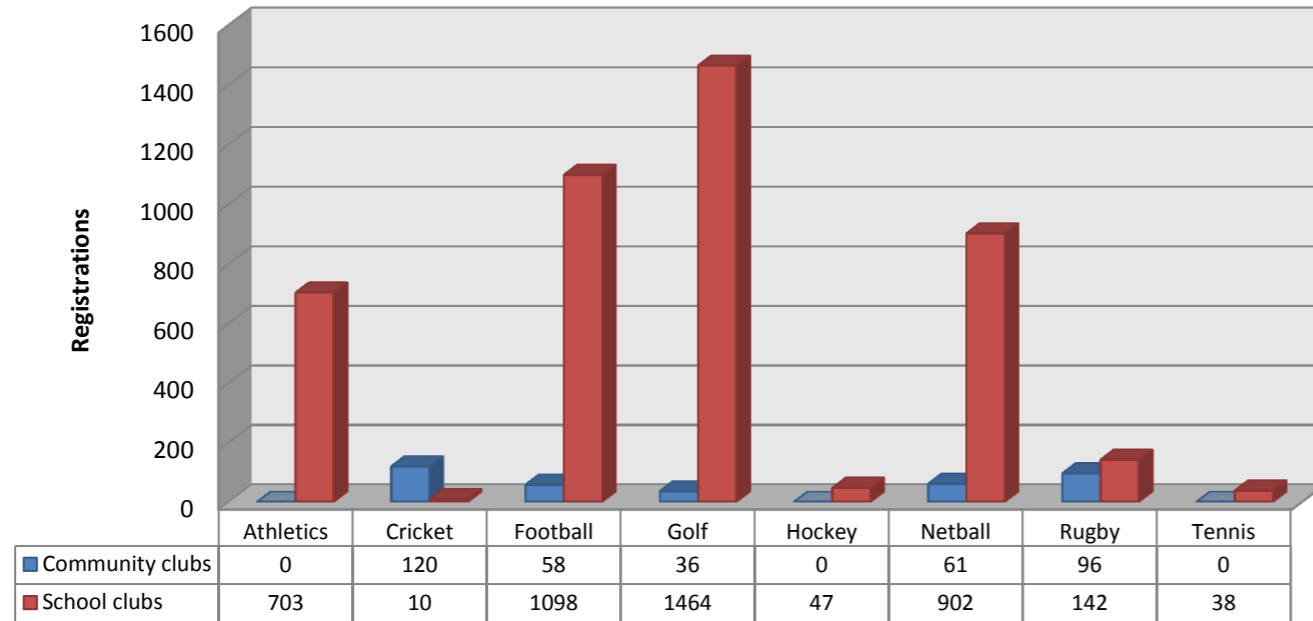

Total Registrations Autumn 2011

No. of Sessions Delivered By Clubs Autumn 2011

Activity Registration by Club Type - Autumn 2011

Activity Sessions - Autumn 2011

No of Volunteers leading in Dragon Sport for the last 3 Terms