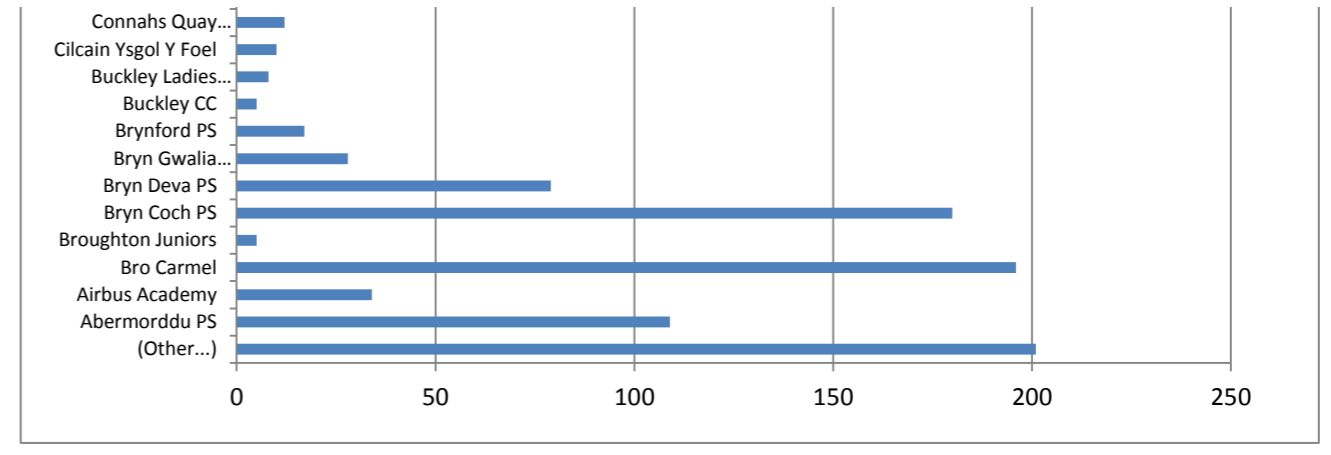

Total Registrations Autumn 2011

No. of Sessions Delivered By Clubs Autumn 2011

Activity Registration by Club Type - Autumn 2011

Activity Sessions - Autumn 2011

No of Volunteers leading in Dragon Sport for the last 3 Terms