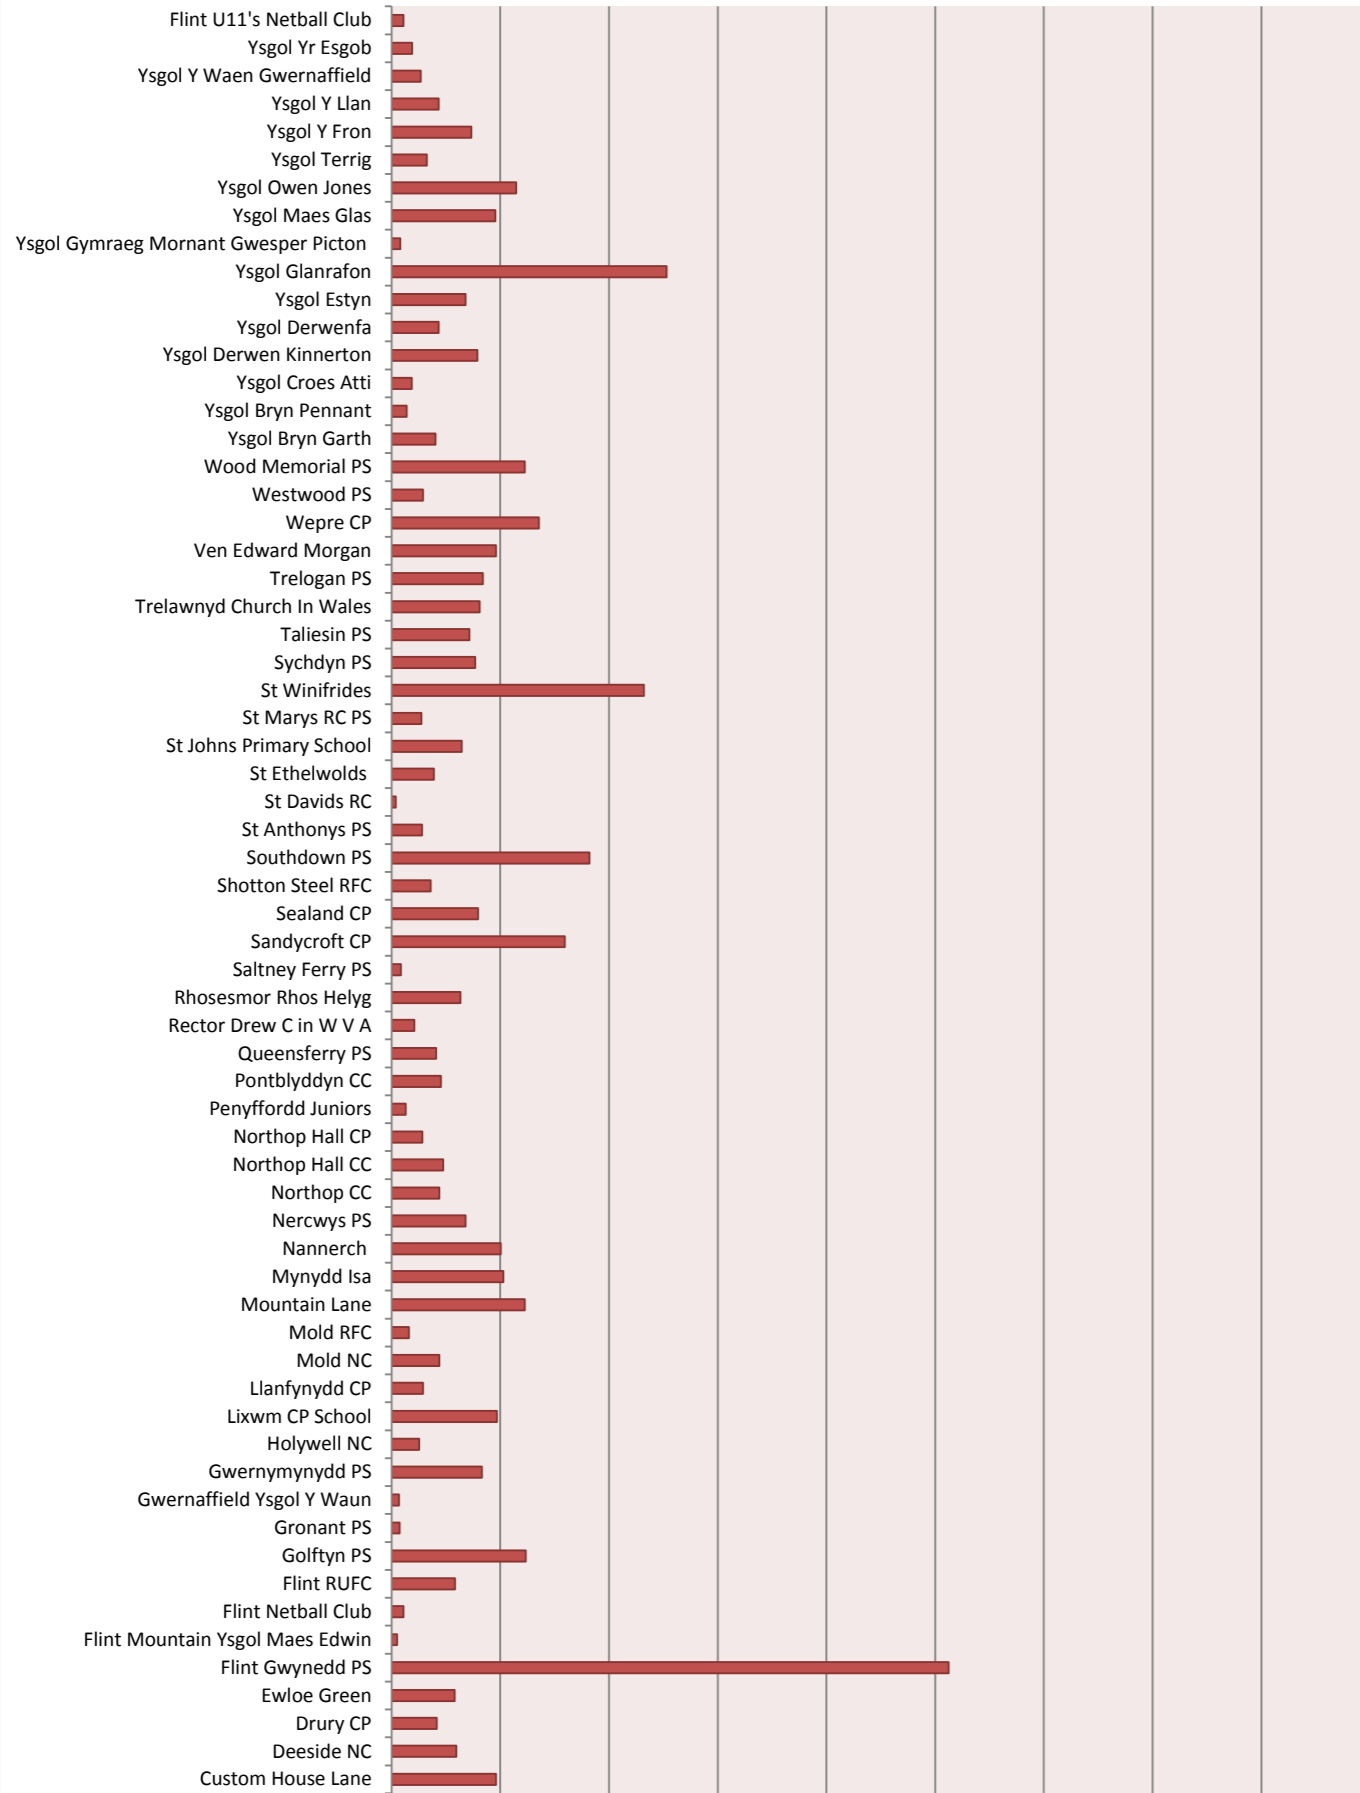

Total Registrations Autumn 2011

No. of Sessions Delivered By Clubs Autumn 2011

Activity Registration by Club Type - Autumn 2011

Activity Sessions - Autumn 2011

No of Volunteers leading in Dragon Sport for the last 3 Terms