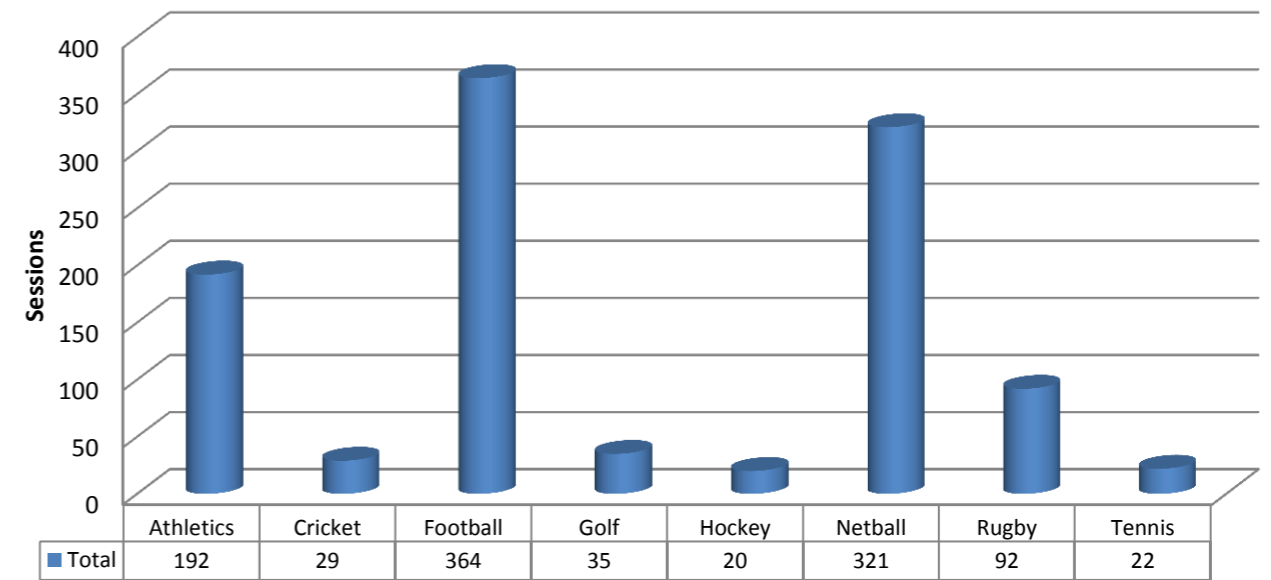

Total Registrations Autumn 2011

No. of Sessions Delivered By Clubs Autumn 2011

Activity Registration by Club Type - Autumn 2011

Activity Sessions - Autumn 2011

No of Volunteers leading in Dragon Sport for the last 3 Terms