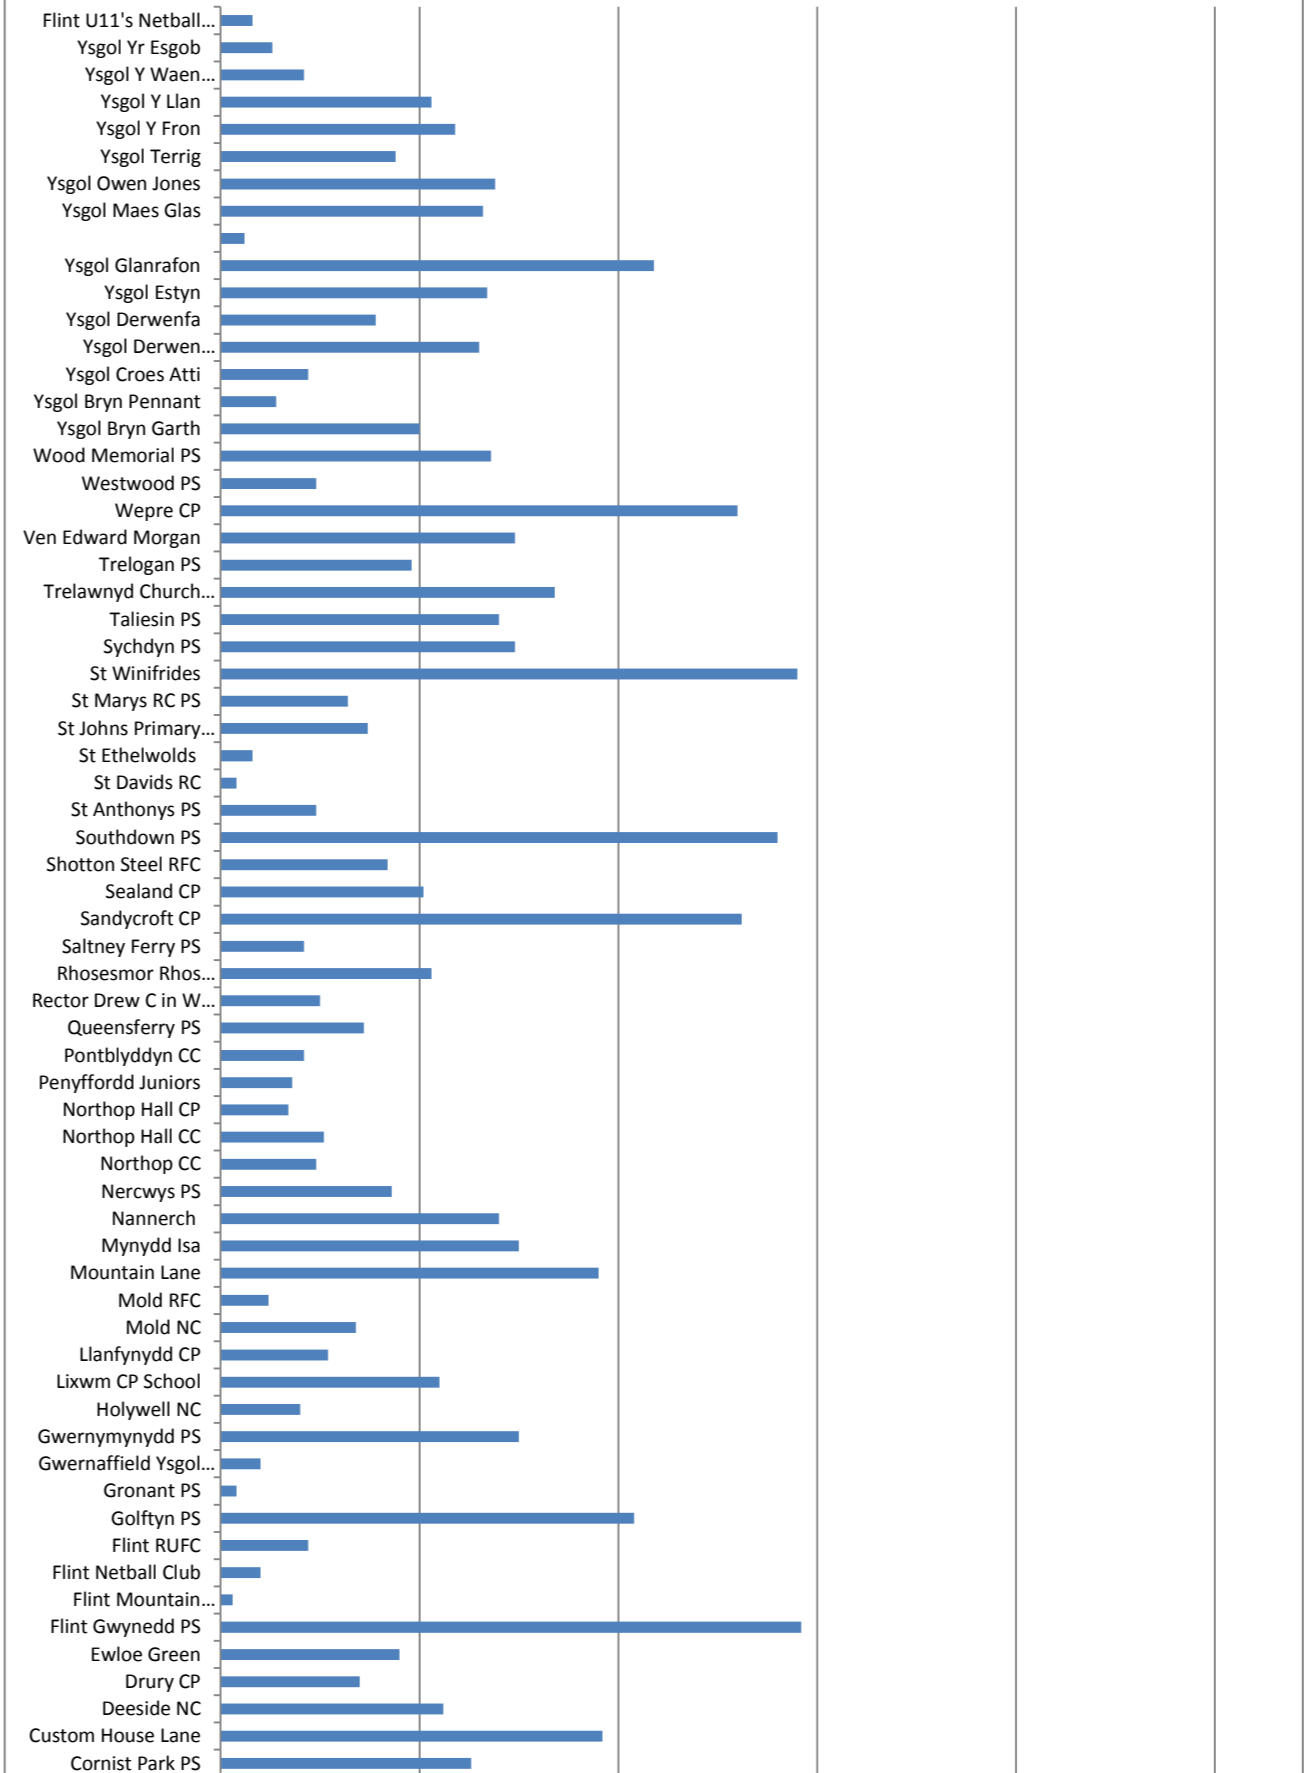

Total Registrations Autumn 2011

No. of Sessions Delivered By Clubs Autumn 2011

Activity Registration by Club Type - Autumn 2011

Activity Sessions - Autumn 2011

No of Volunteers leading in Dragon Sport for the last 3 Terms