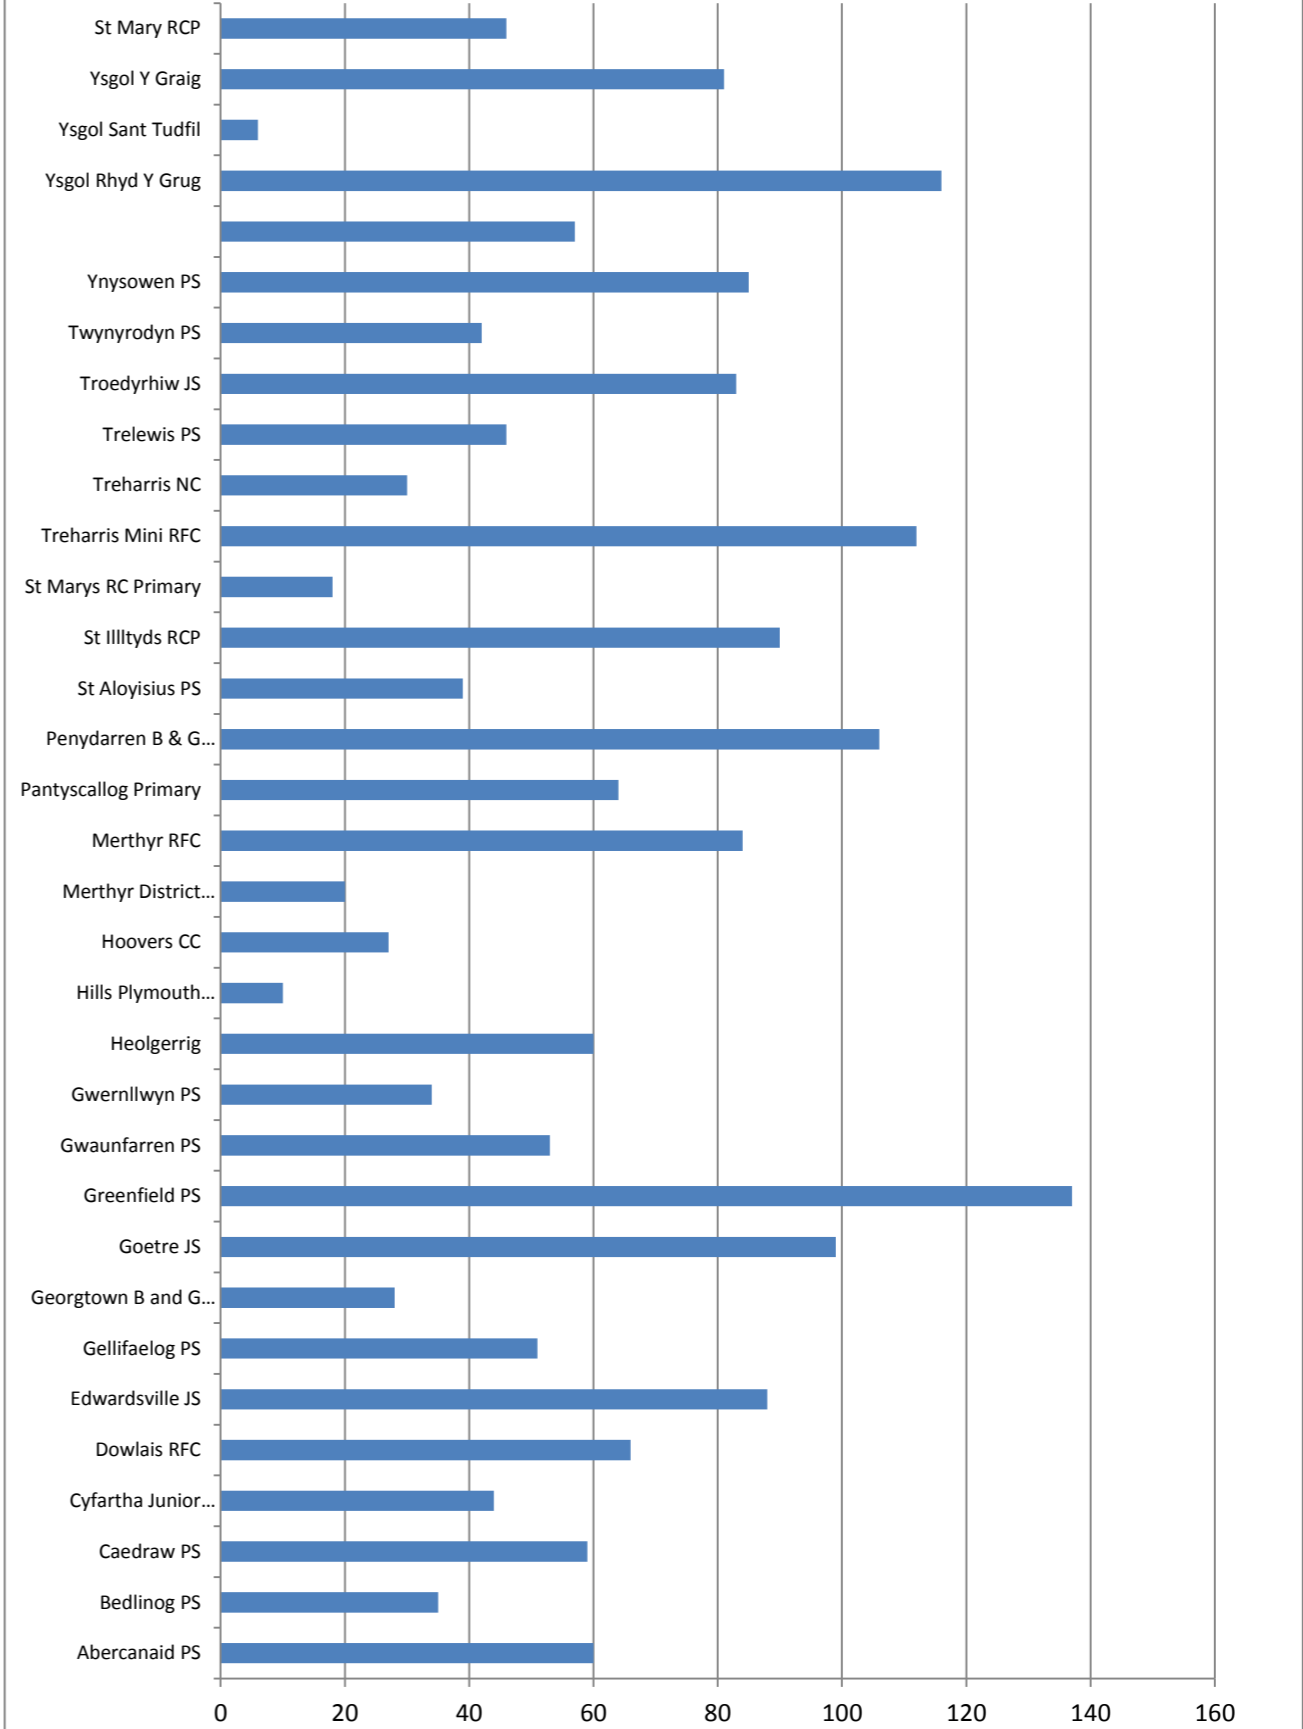

### Total Registrations Autumn 2011

### No. of Sessions Delivered By Clubs Autumn 2011

**Activity Registration by Club Type - Autumn 2011**

**Activity Sessions - Autumn 2011**

**No of Volunteers leading in Dragon Sport for the last 3 Terms**