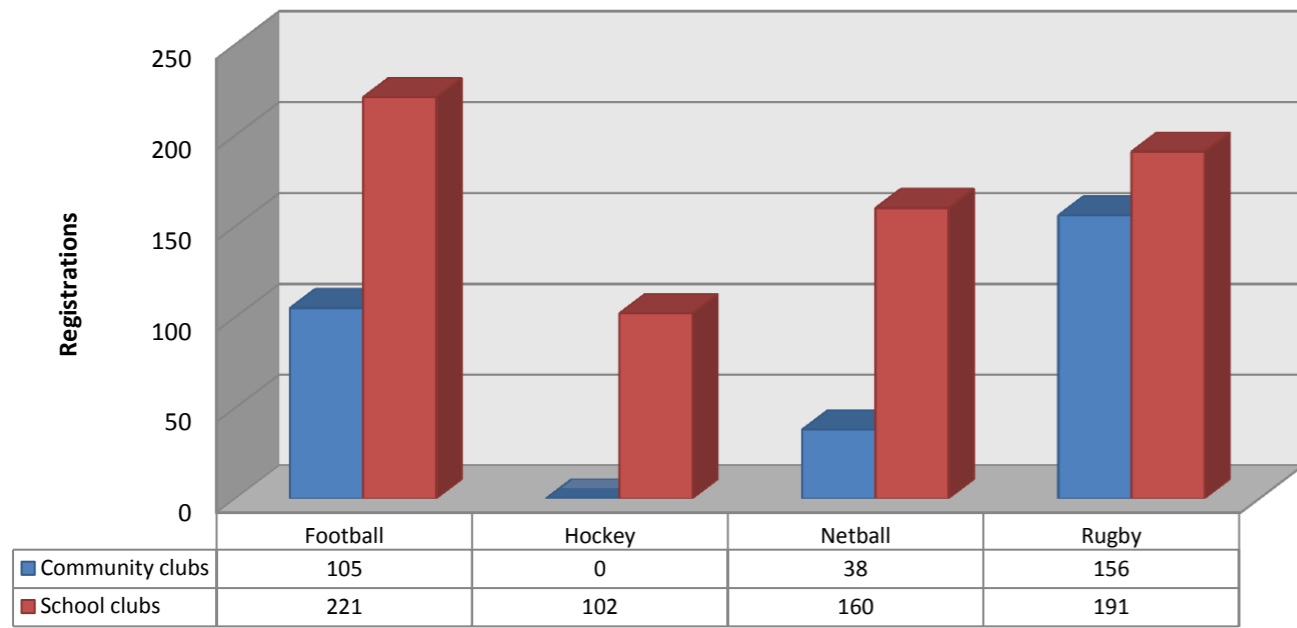

### Total Registrations Autumn 2011

### No. of Sessions Delivered By Clubs Autumn 2011

**Activity Registration by Club Type - Autumn 2011**

**Activity Sessions - Autumn 2011**

**No of Volunteers leading in Dragon Sport for the last 3 Terms**

**Sessions Delivered by Club Type Autumn 2011**