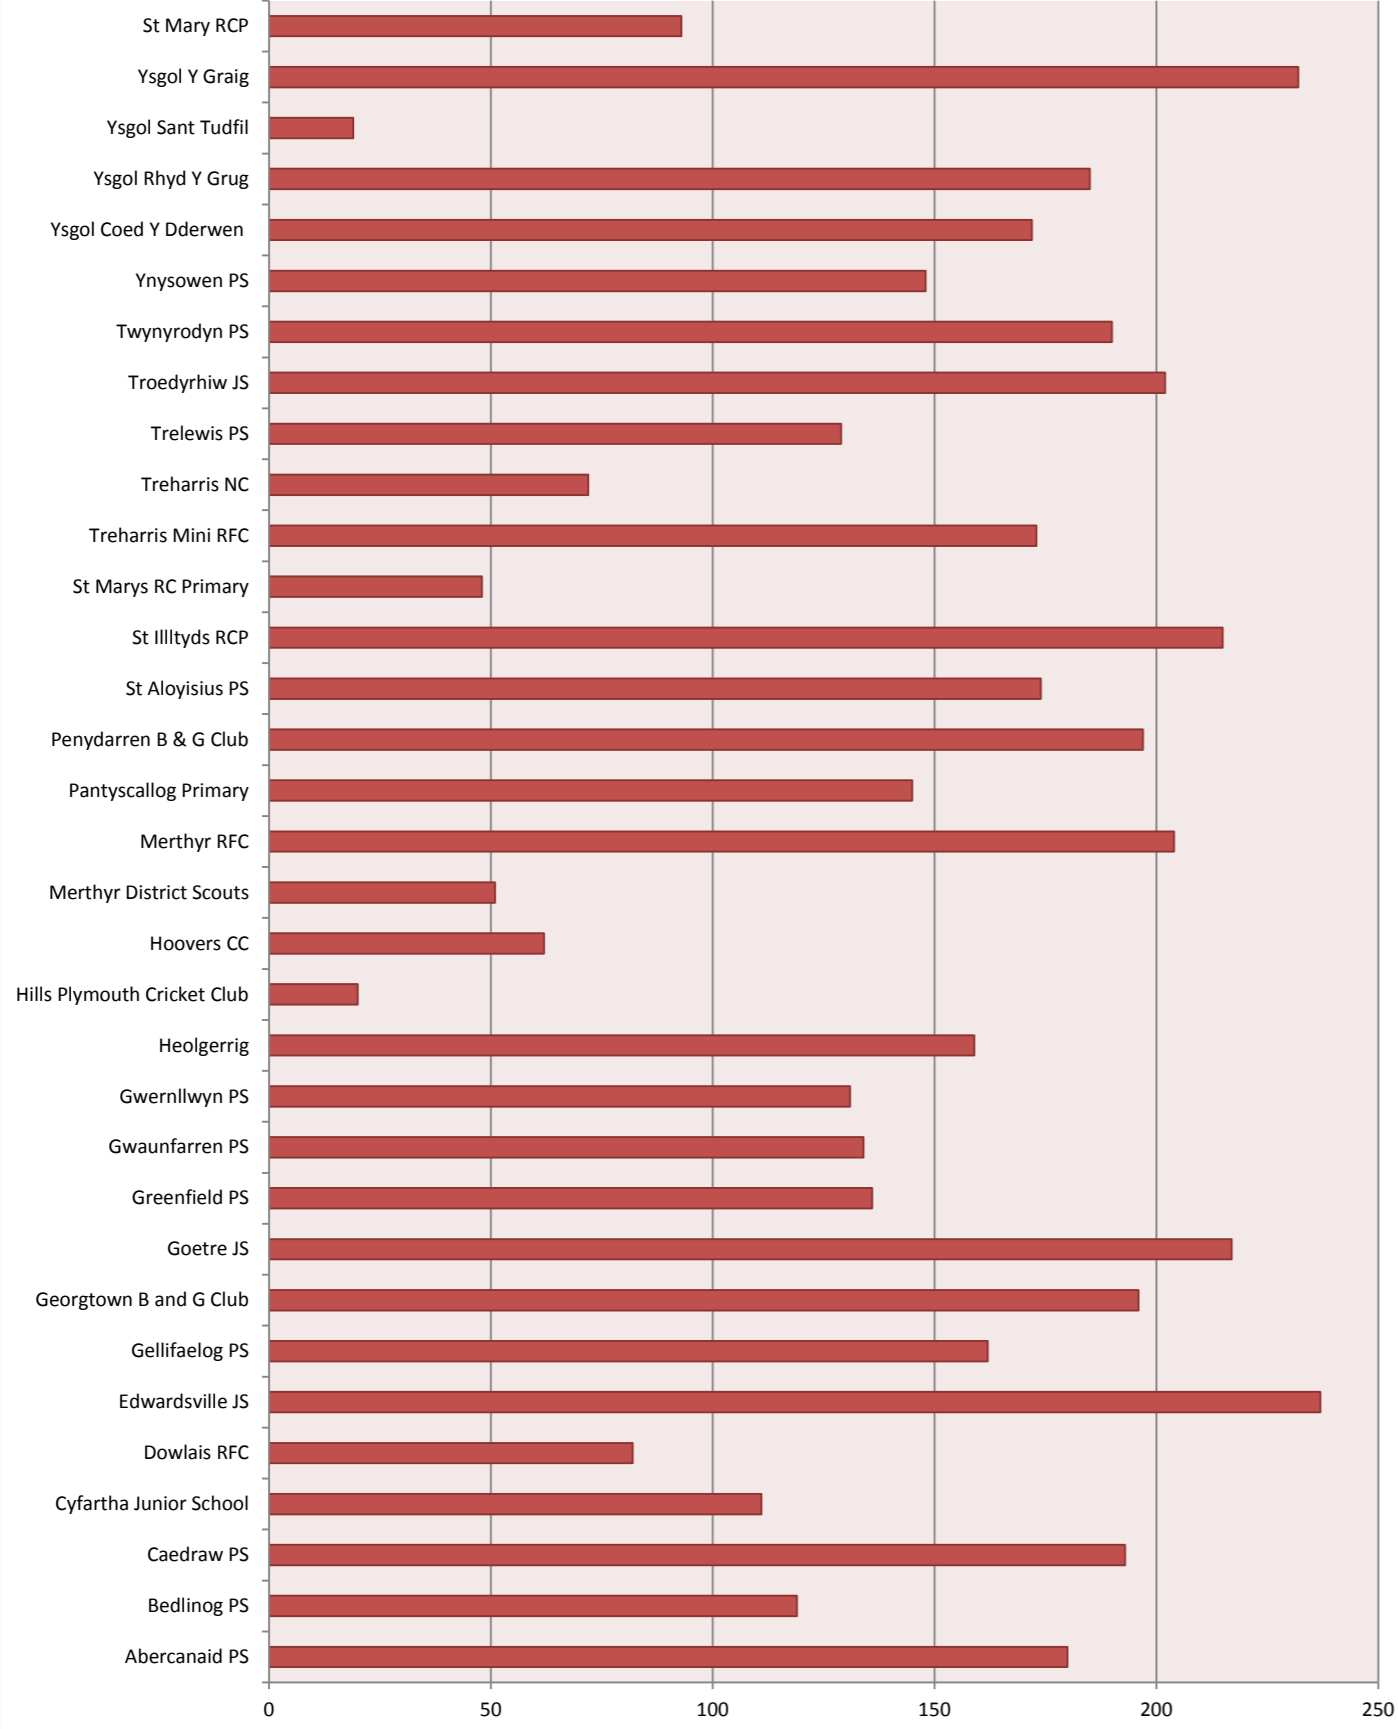

### Total Registrations Autumn 2011

### No. of Sessions Delivered By Clubs Autumn 2011

**Activity Registration by Club Type - Autumn 2011**

**Activity Sessions - Autumn 2011**

**No of Volunteers leading in Dragon Sport for the last 3 Terms**