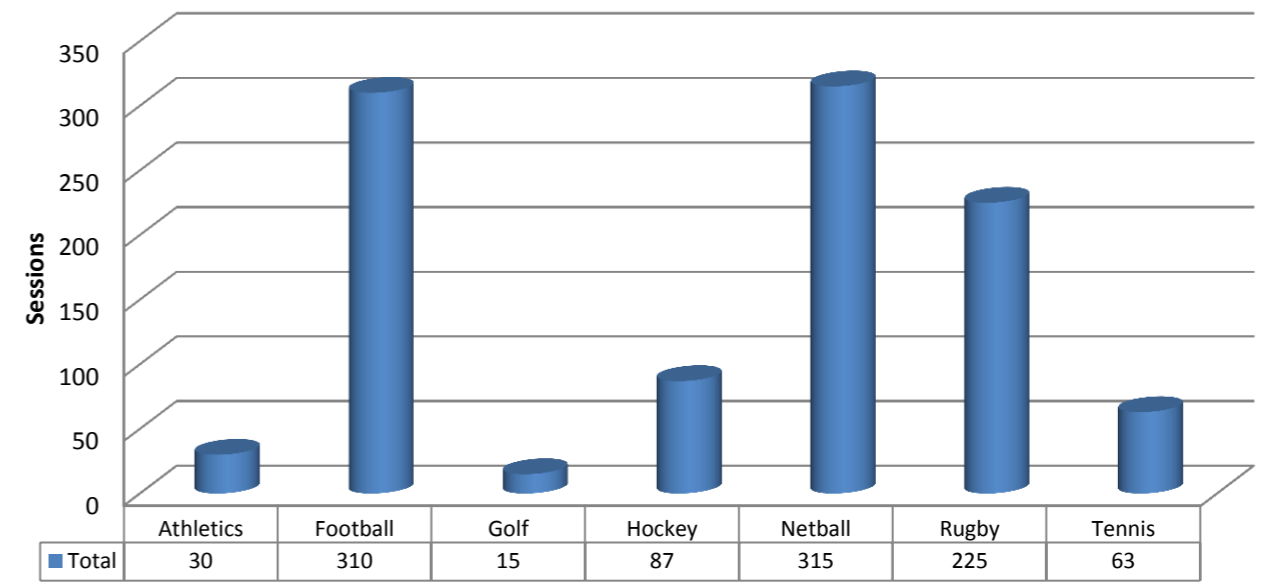

Total Registrations Autumn 2011

No. of Sessions Delivered By Clubs Autumn 2011

Activity Registration by Club Type - Autumn 2011

Activity Sessions - Autumn 2011

No of Volunteers leading in Dragon Sport for the last 3 Terms