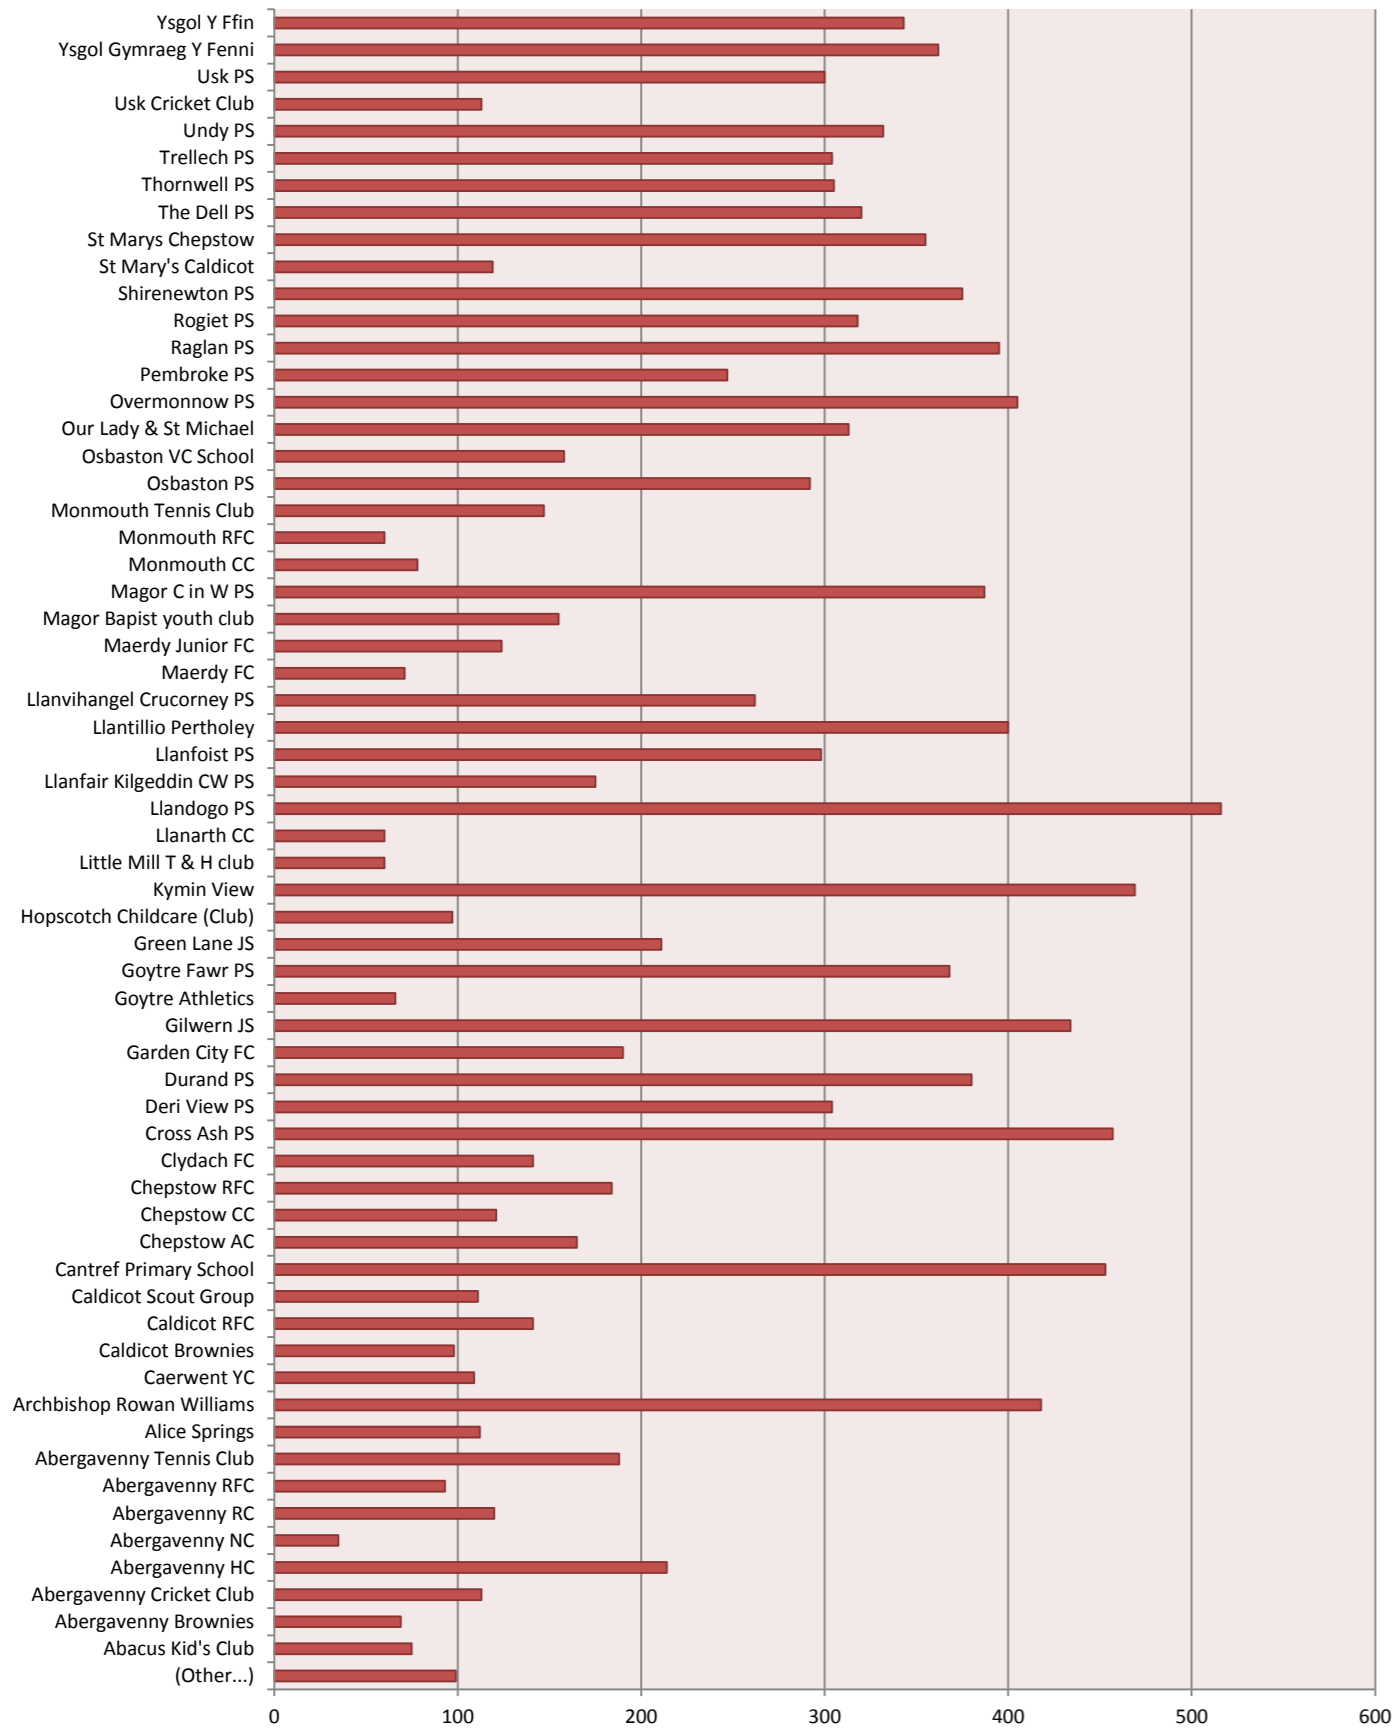

Total Registrations Autumn 2011

No. of Sessions Delivered By Clubs Autumn 2011

Activity Registration by Club Type - Autumn 2011

Activity Sessions - Autumn 2011

No of Volunteers leading in Dragon Sport for the last 3 Terms