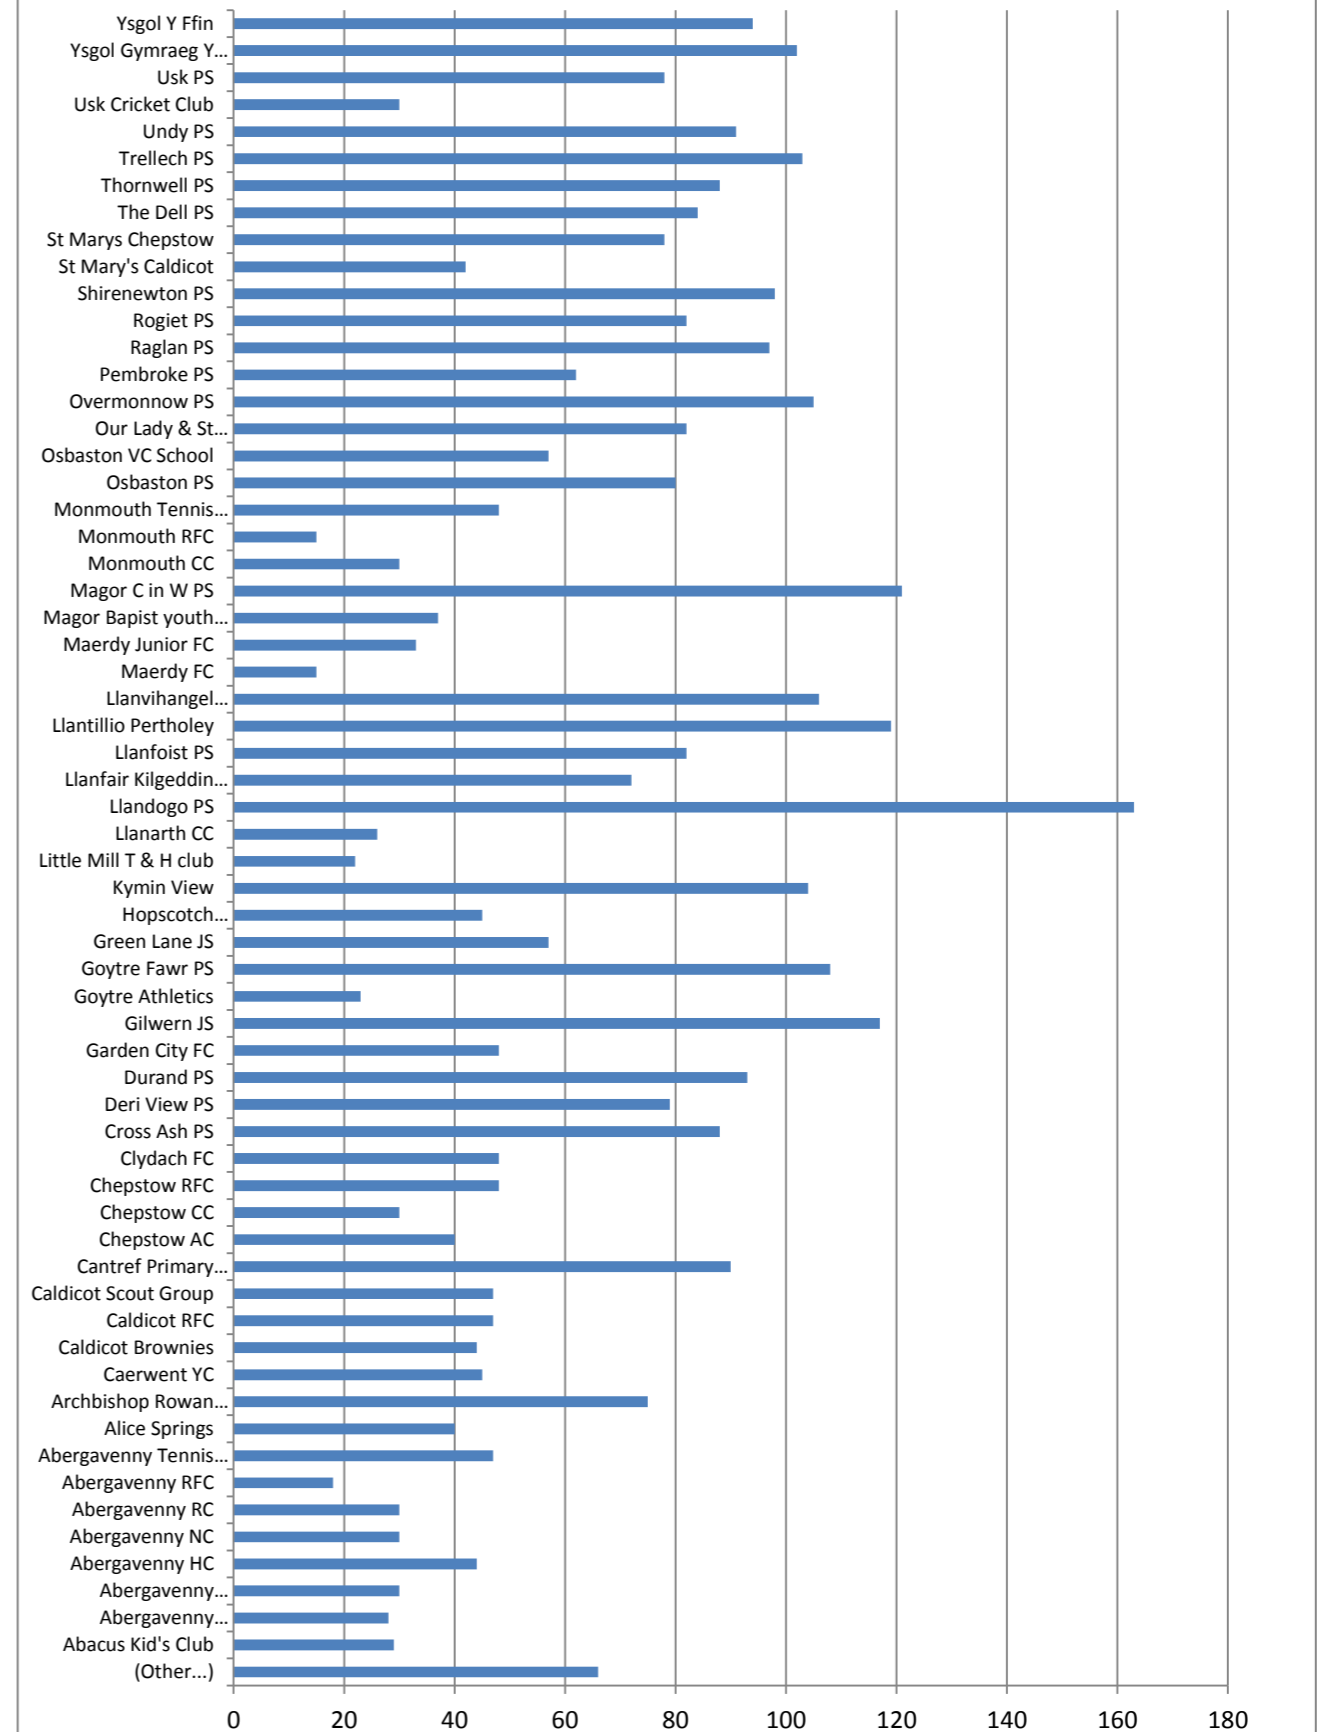

Total Registrations Autumn 2011

No. of Sessions Delivered By Clubs Autumn 2011

Activity Registration by Club Type - Autumn 2011

Activity Sessions - Autumn 2011

No of Volunteers leading in Dragon Sport for the last 3 Terms