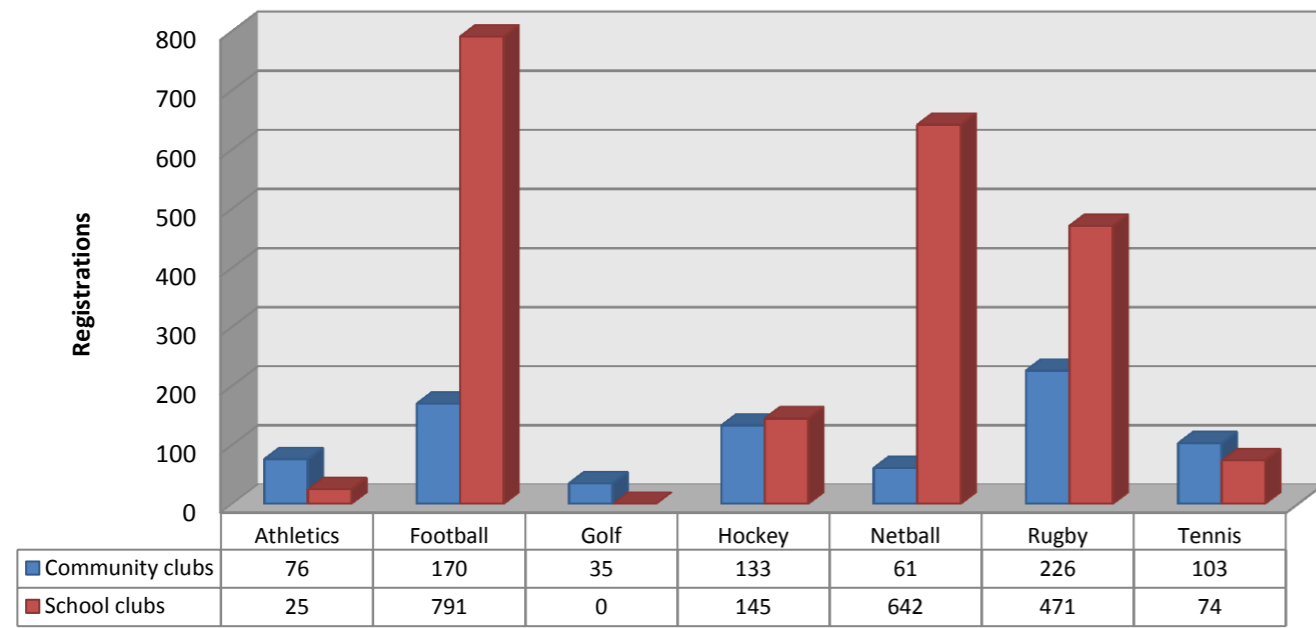

Total Registrations Autumn 2011

No. of Sessions Delivered By Clubs Autumn 2011

Activity Registration by Club Type - Autumn 2011

Activity Sessions - Autumn 2011

No of Volunteers leading in Dragon Sport for the last 3 Terms