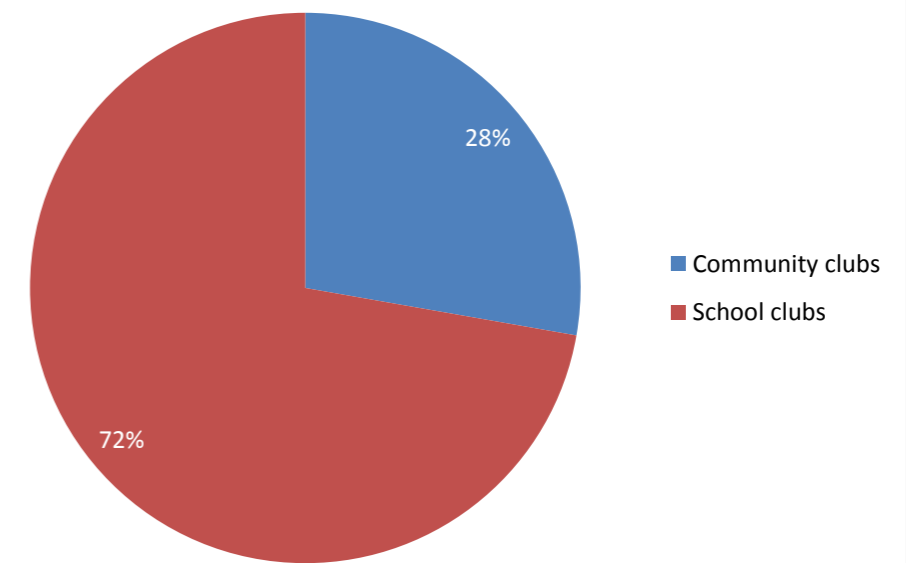

Sessions Delivered by Club Type Autumn 2011