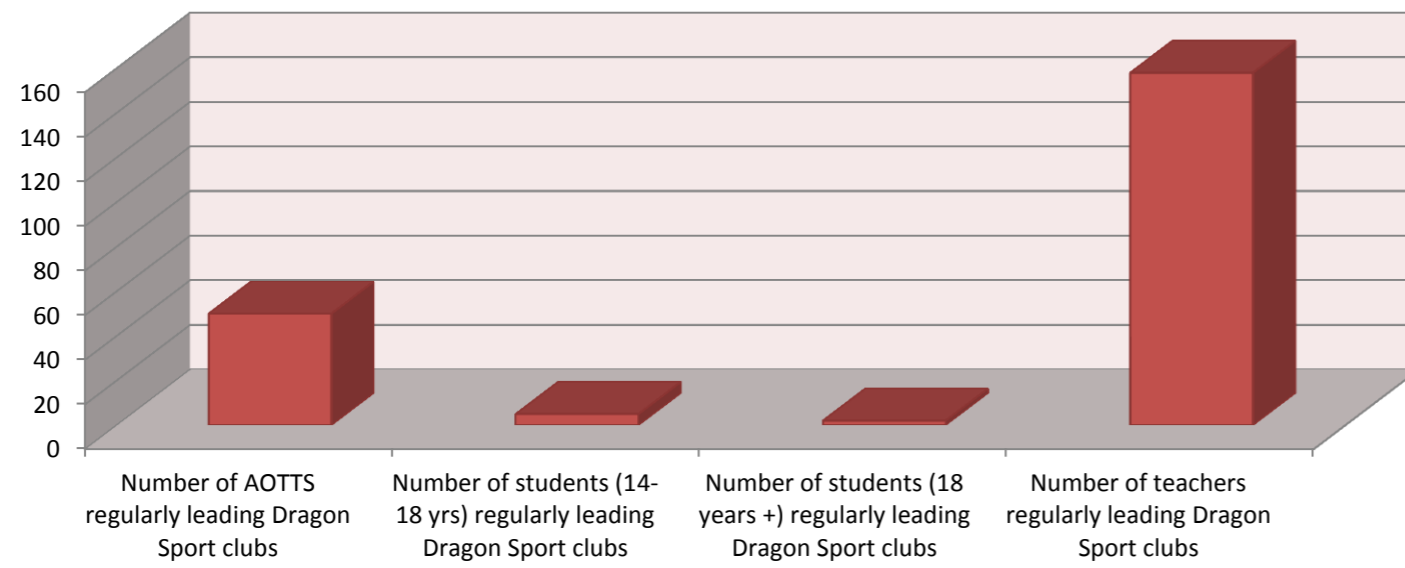

Total Registrations Autumn 2011

No. of Sessions Delivered By Clubs Autumn 2011

Activity Registration by Club Type - Autumn 2011

Activity Sessions - Autumn 2011

No of Volunteers leading in Dragon Sport for the last 3 Terms