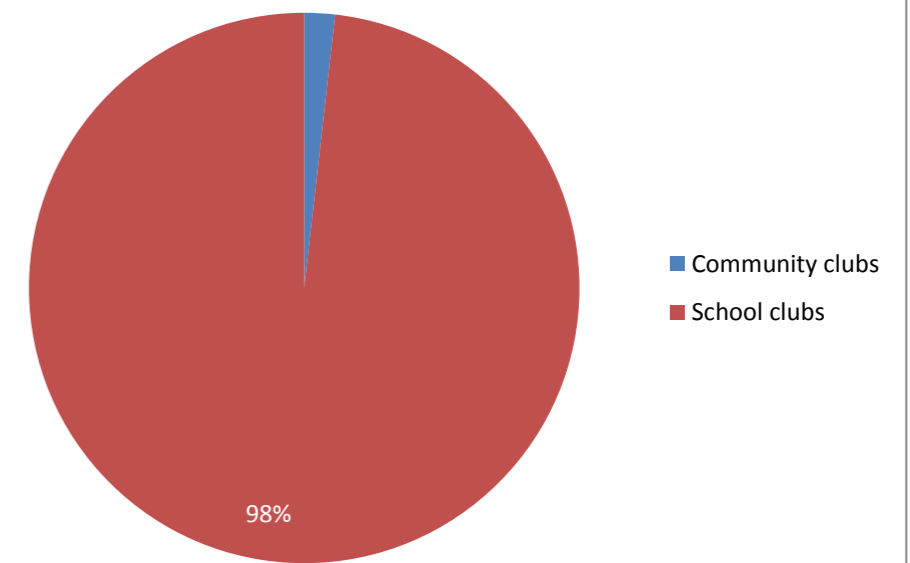

Sessions Delivered by Club Type Autumn 2011