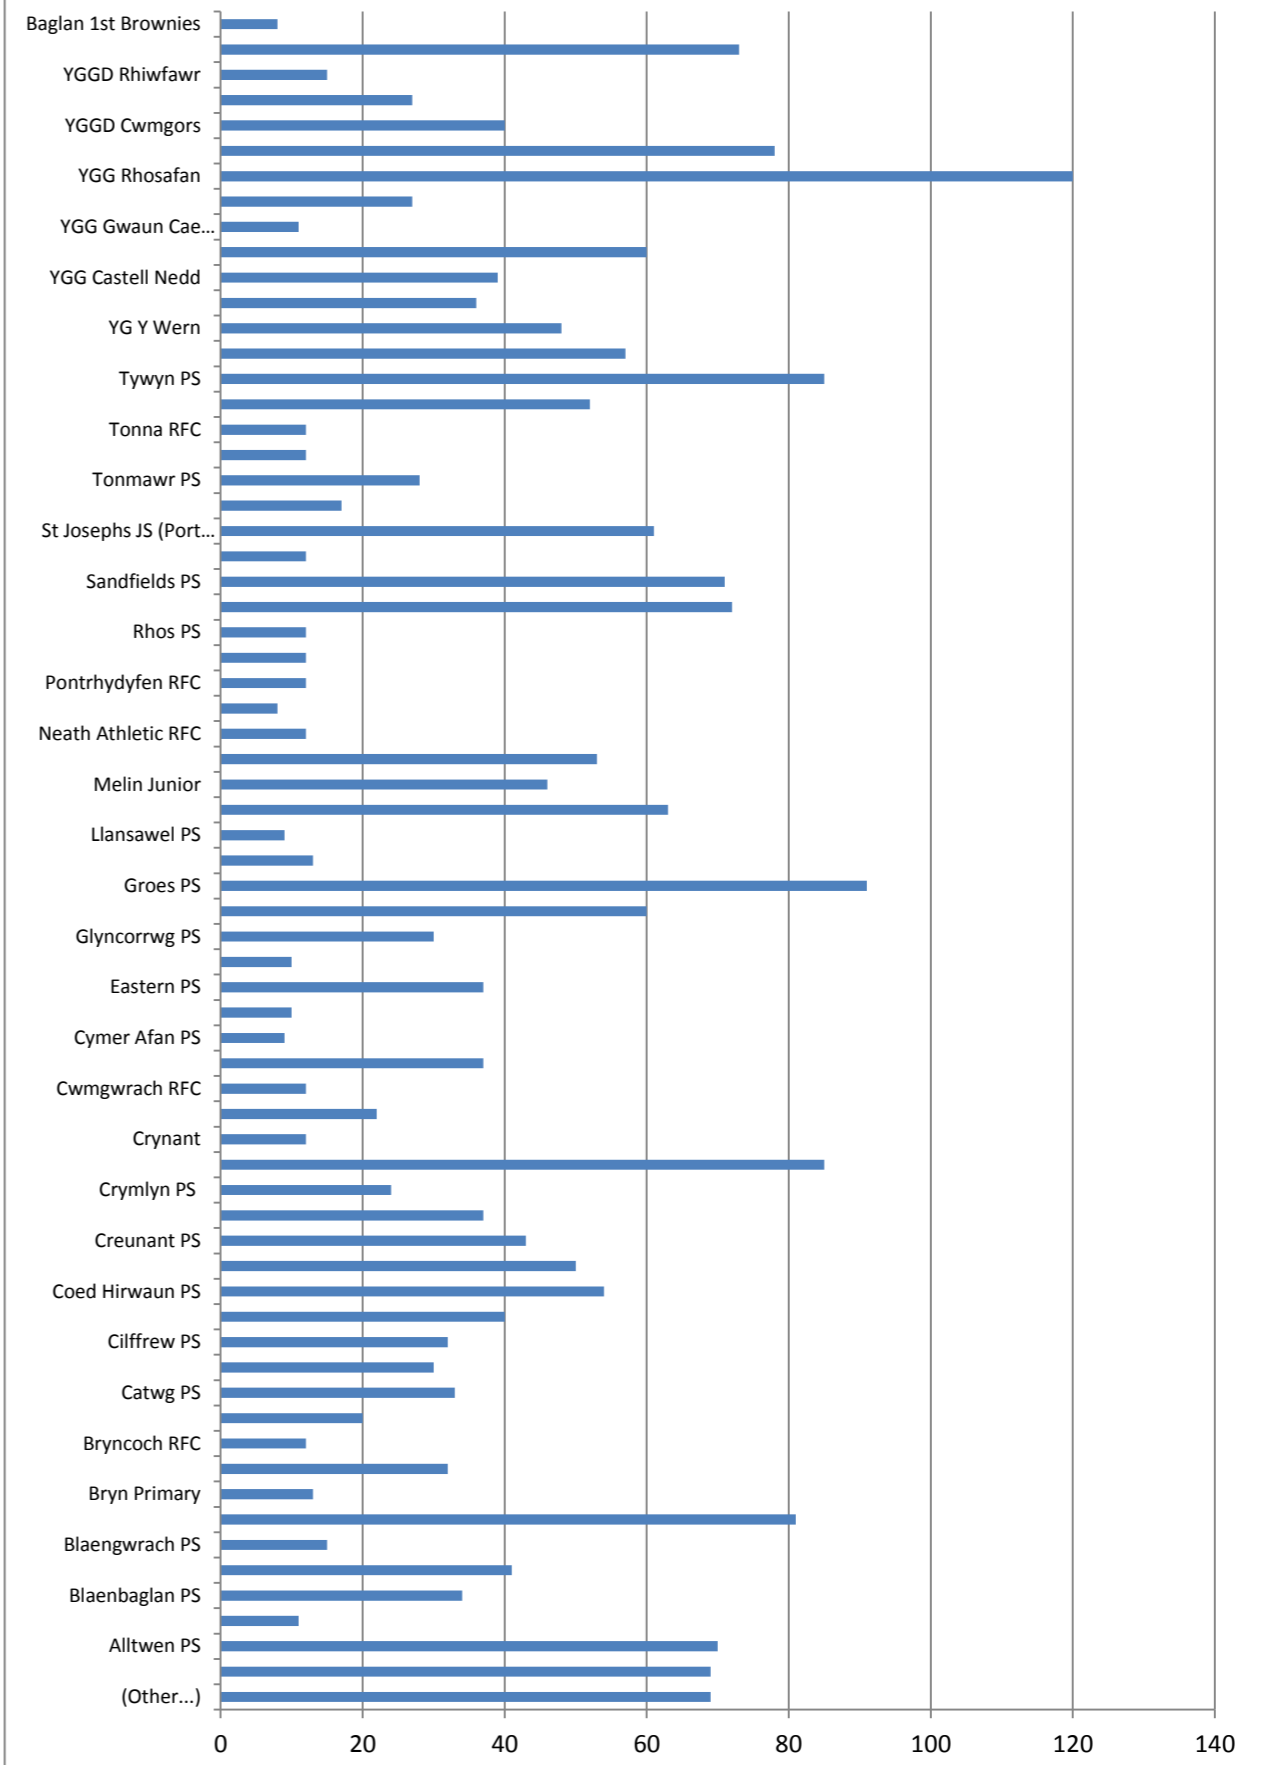

Total Registrations Autumn 2011

No. of Sessions Delivered By Clubs Autumn 2011

Activity Registration by Club Type - Autumn 2011

Activity Sessions - Autumn 2011

No of Volunteers leading in Dragon Sport for the last 3 Terms