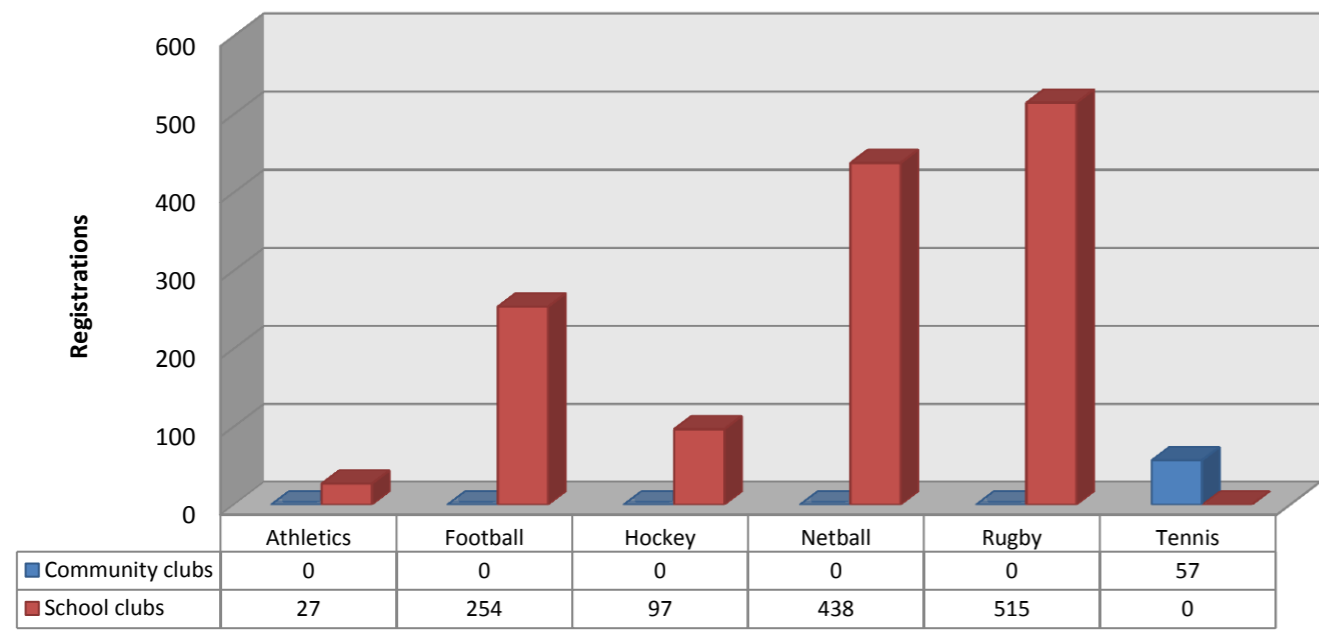

Total Registrations Autumn 2011

No. of Sessions Delivered By Clubs Autumn 2011

Activity Registration by Club Type - Autumn 2011

Activity Sessions - Autumn 2011

No of Volunteers leading in Dragon Sport for the last 3 Terms