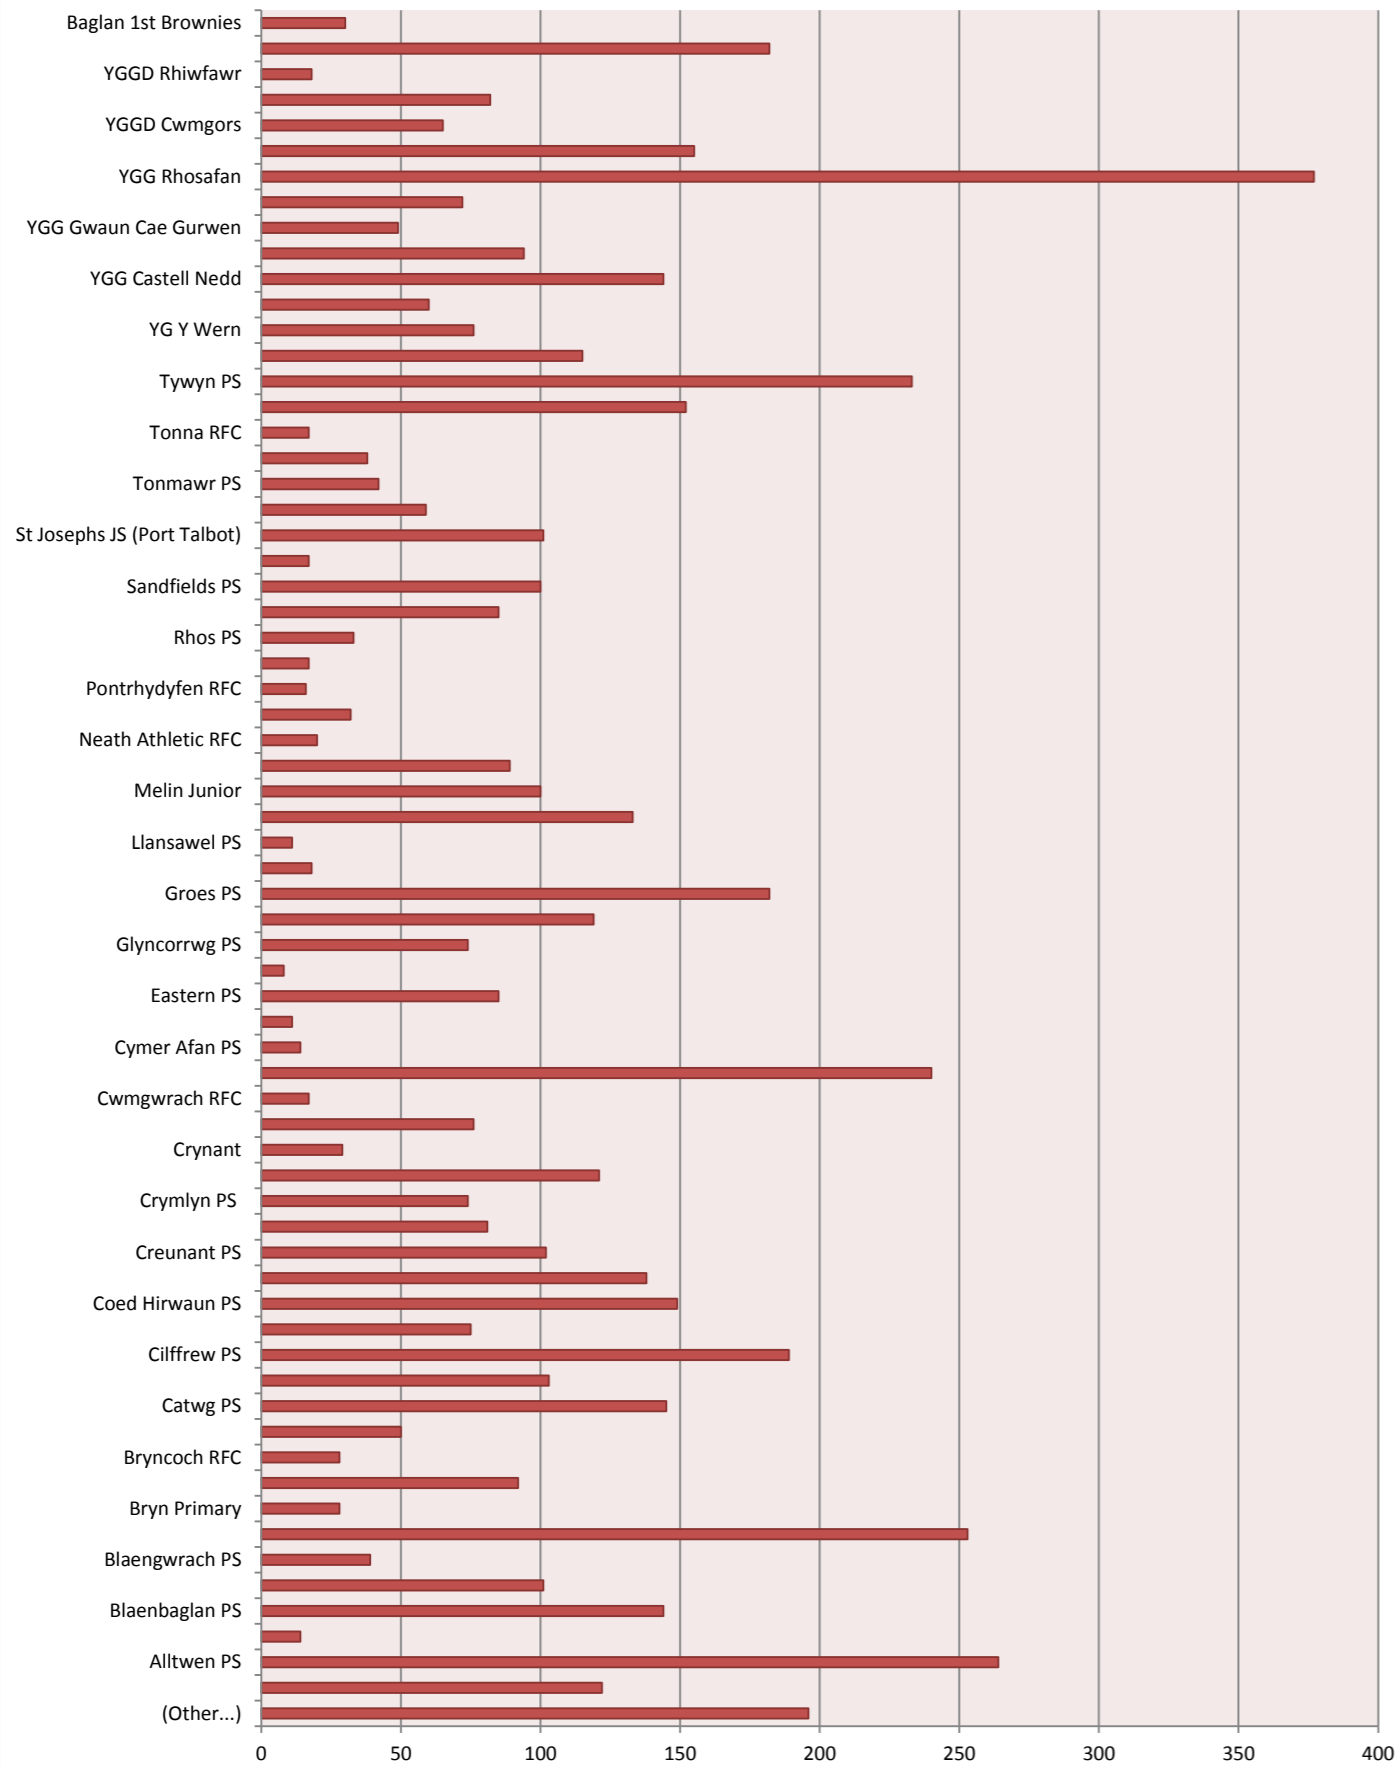

Total Registrations Autumn 2011

No. of Sessions Delivered By Clubs Autumn 2011

Activity Registration by Club Type - Autumn 2011

Activity Sessions - Autumn 2011

No of Volunteers leading in Dragon Sport for the last 3 Terms