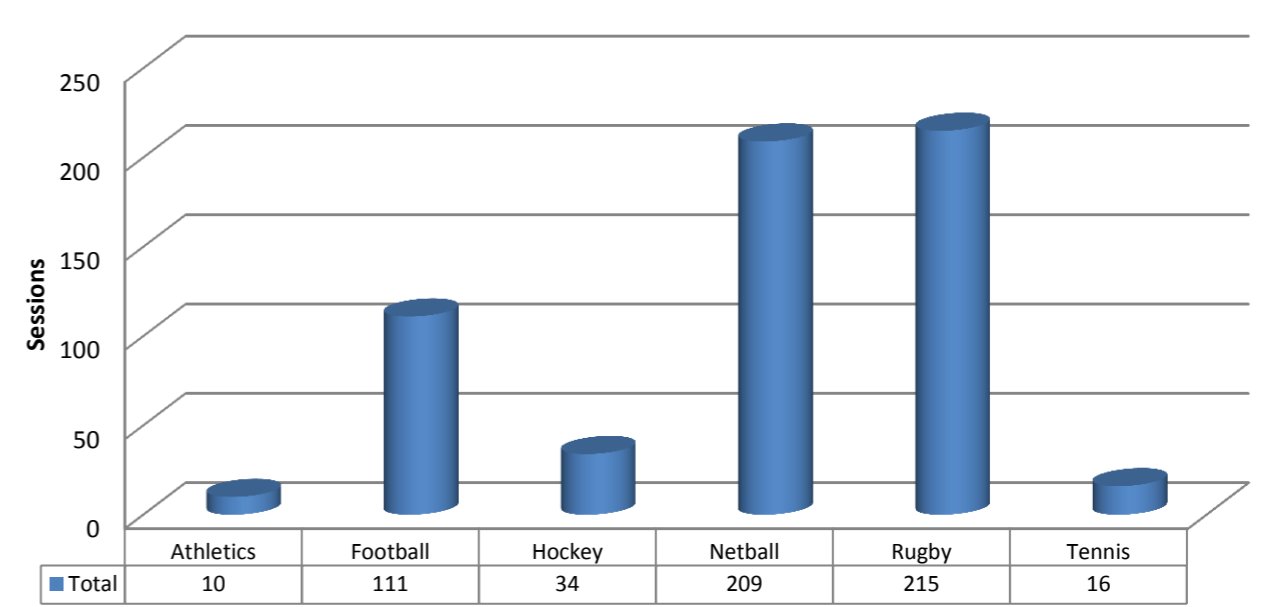

Total Registrations Autumn 2011

No. of Sessions Delivered By Clubs Autumn 2011

Activity Registration by Club Type - Autumn 2011

Activity Sessions - Autumn 2011

No of Volunteers leading in Dragon Sport for the last 3 Terms