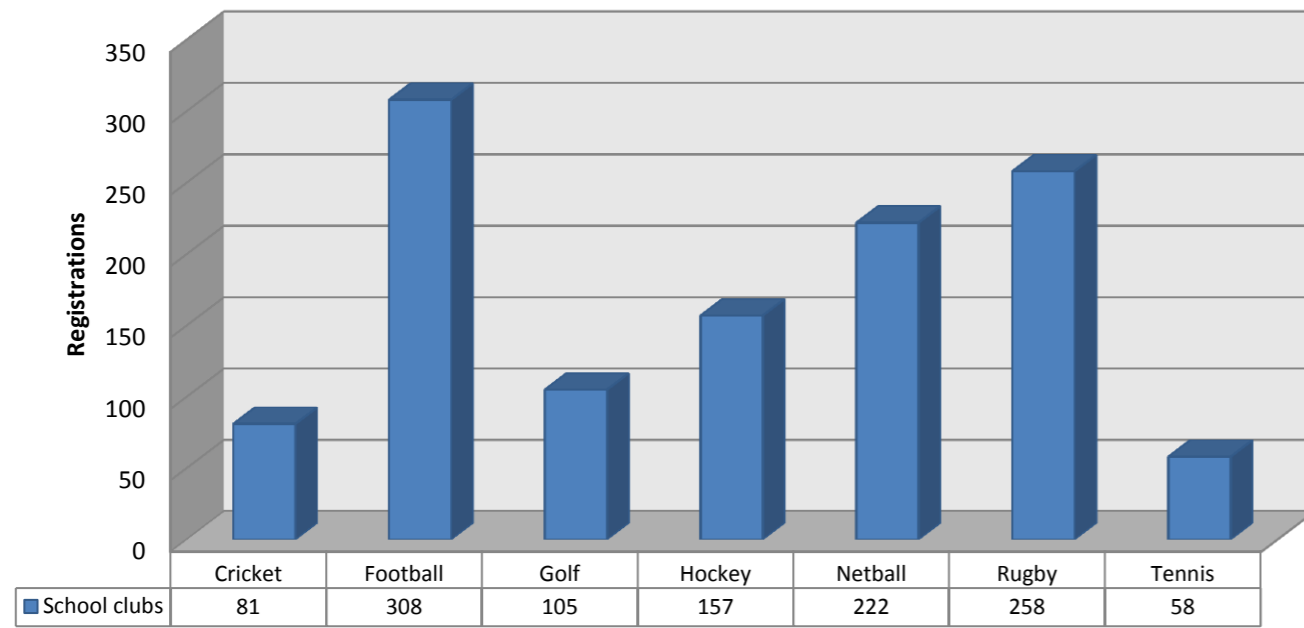

### Total Registrations Autumn 2011

### No. of Sessions Delivered By Clubs Autumn 2011

**Activity Registration by Club Type - Autumn 2011**

**Activity Sessions - Autumn 2011**

**No of Volunteers leading in Dragon Sport for the last 3 Terms**