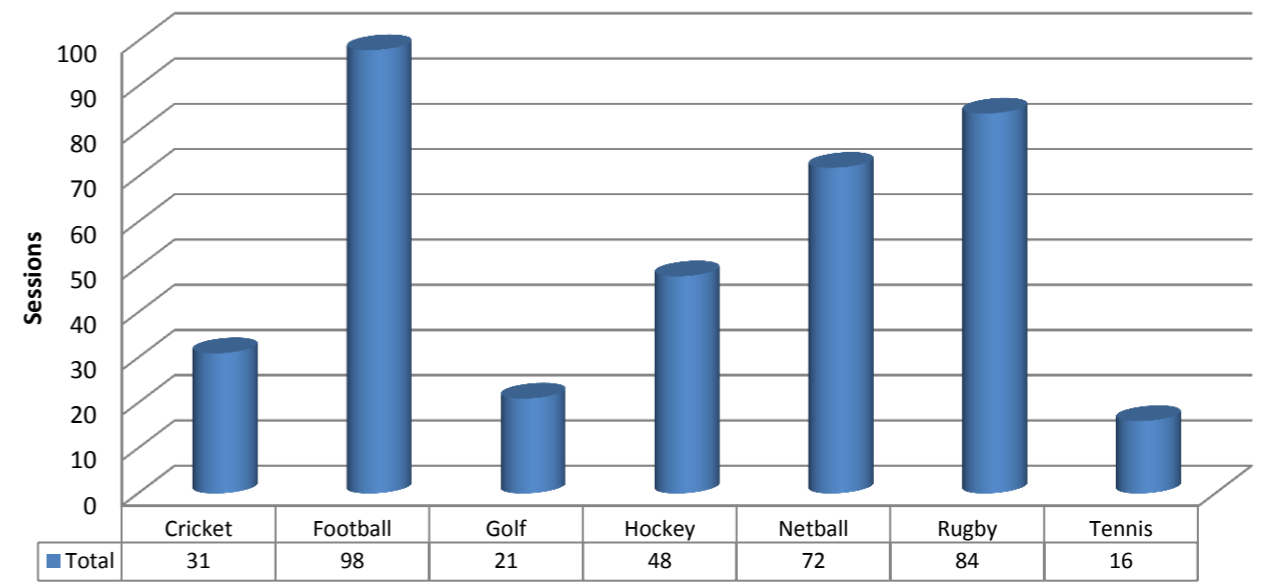

### Total Registrations Autumn 2011

### No. of Sessions Delivered By Clubs Autumn 2011

**Activity Registration by Club Type - Autumn 2011**

**Activity Sessions - Autumn 2011**

**No of Volunteers leading in Dragon Sport for the last 3 Terms**