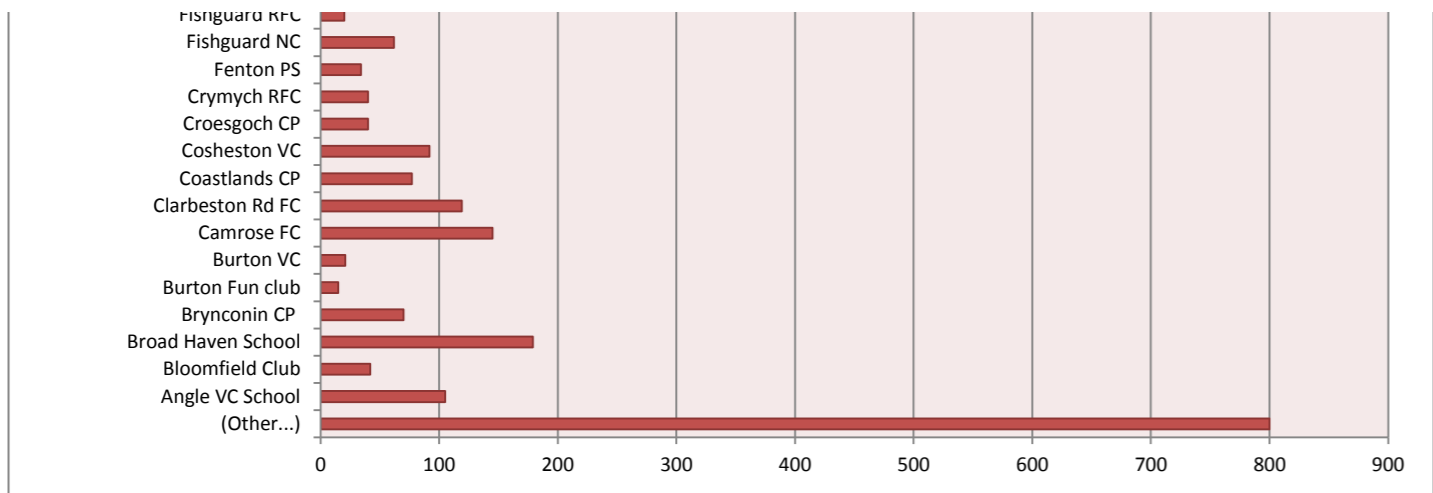

### Total Registrations Autumn 2011

### No. of Sessions Delivered By Clubs Autumn 2011

**Activity Registration by Club Type - Autumn 2011**

**Activity Sessions - Autumn 2011**

**No of Volunteers leading in Dragon Sport for the last 3 Terms**