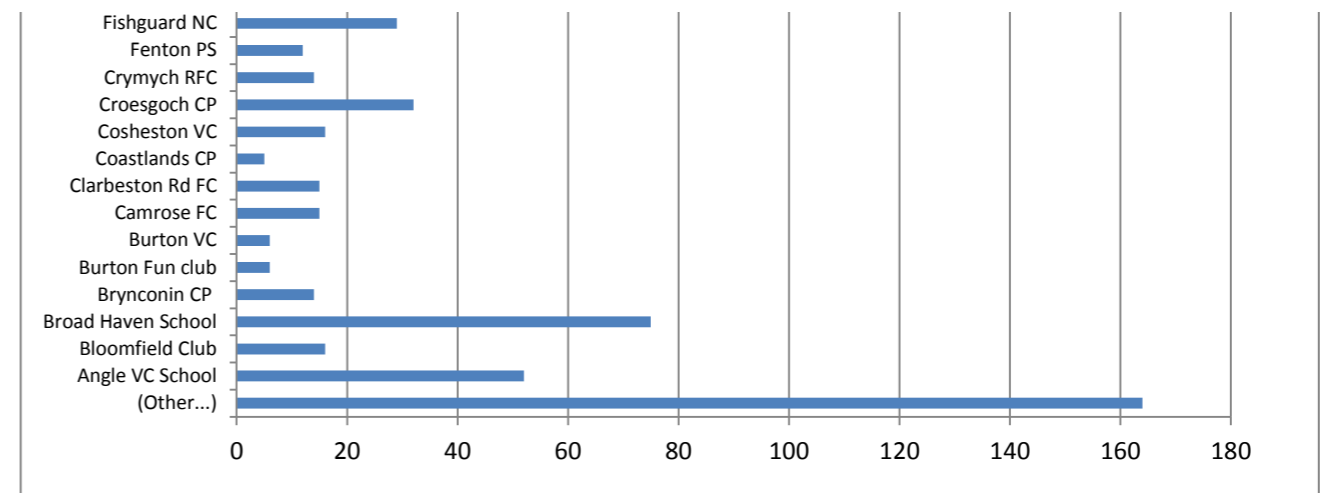

### Total Registrations Autumn 2011

### No. of Sessions Delivered By Clubs Autumn 2011

**Activity Registration by Club Type - Autumn 2011**

**Activity Sessions - Autumn 2011**

**No of Volunteers leading in Dragon Sport for the last 3 Terms**