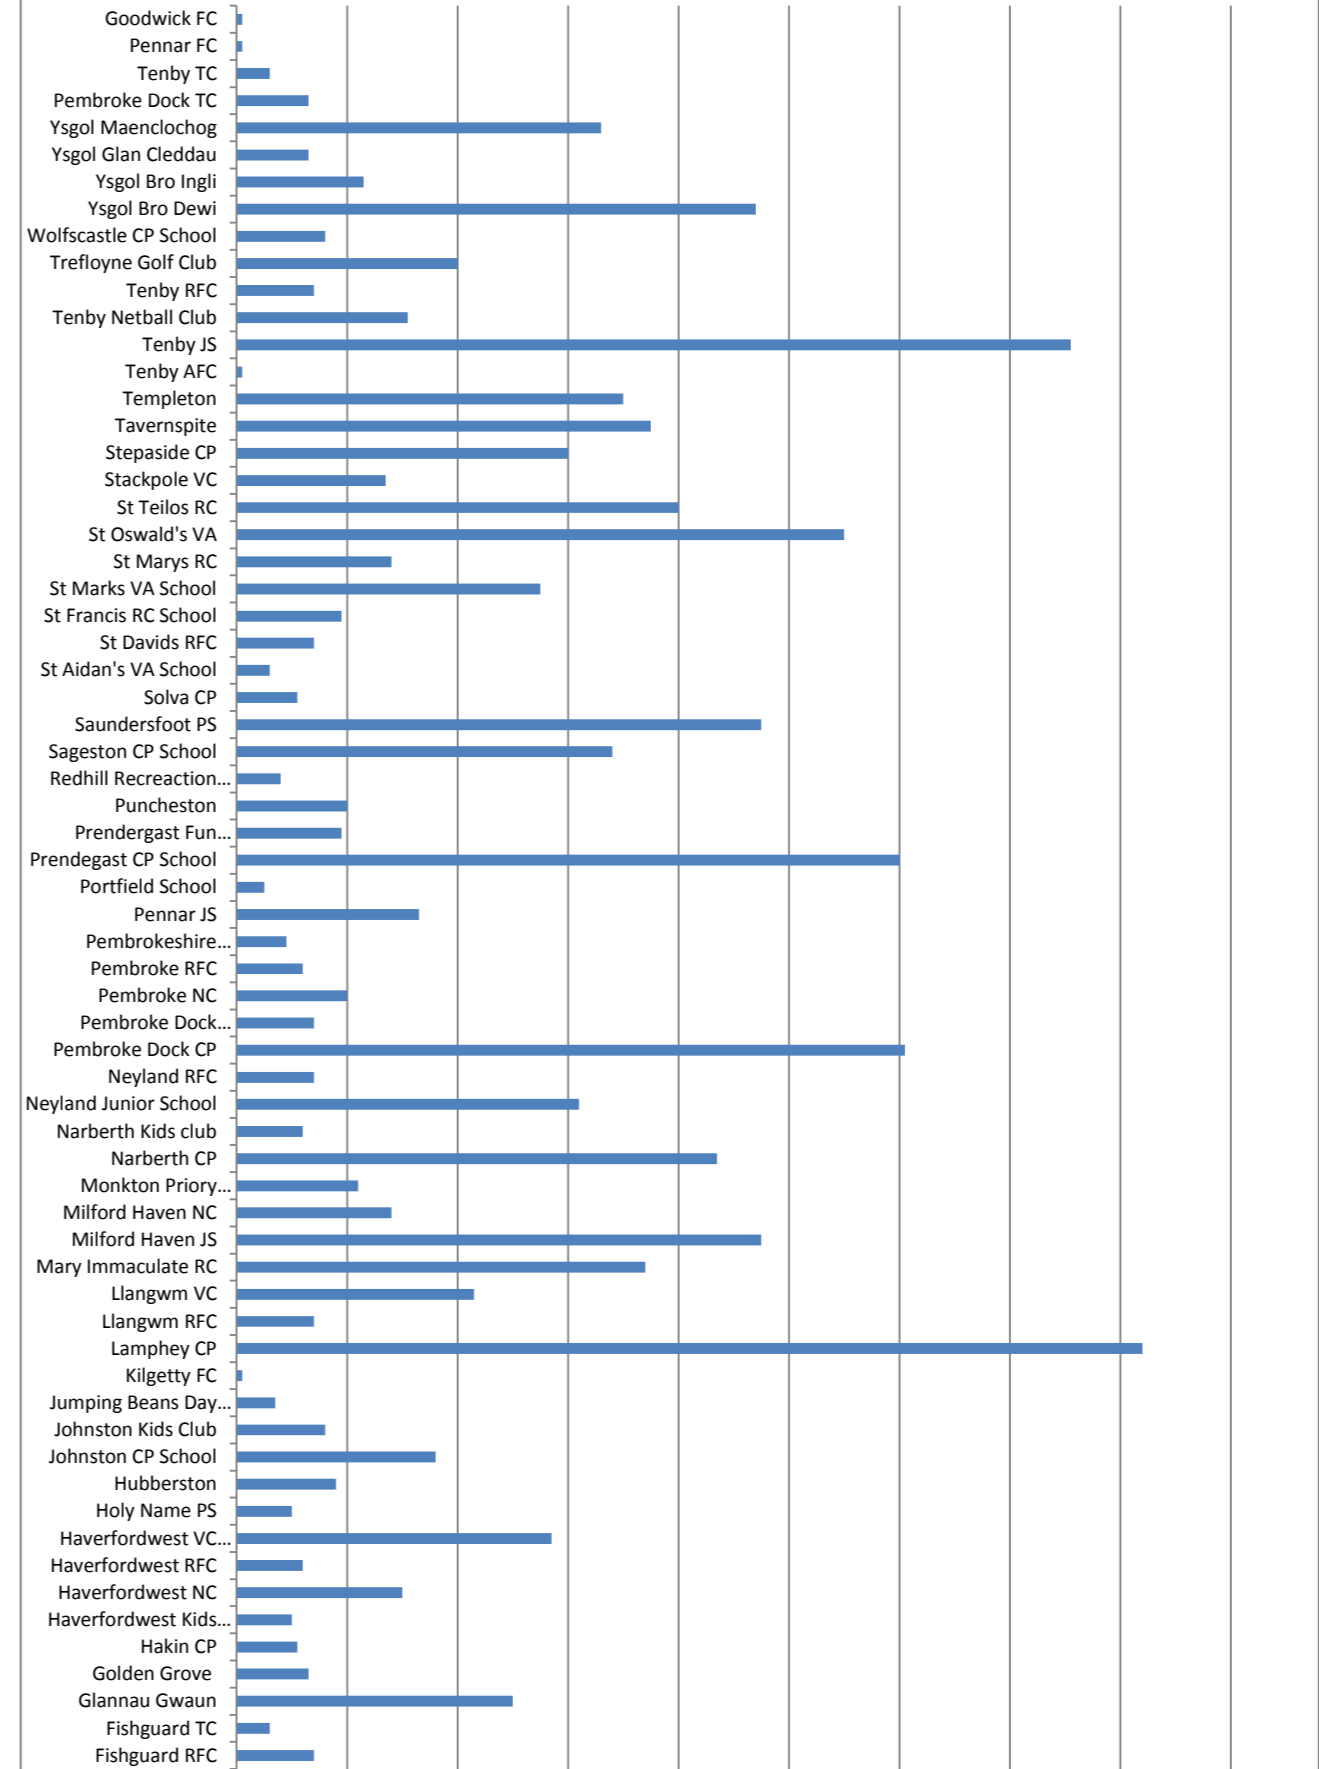

### Total Registrations Autumn 2011

### No. of Sessions Delivered By Clubs Autumn 2011

**Activity Registration by Club Type - Autumn 2011**

**Activity Sessions - Autumn 2011**

**No of Volunteers leading in Dragon Sport for the last 3 Terms**