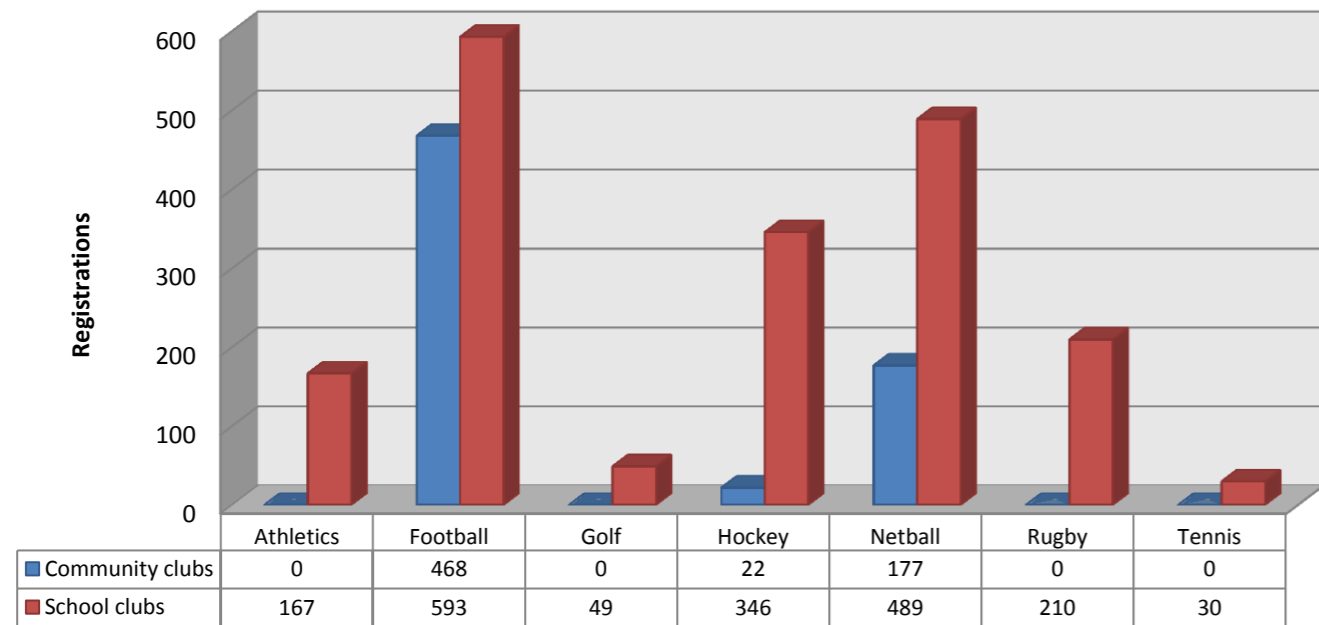

### Total Registrations Autumn 2011

### No. of Sessions Delivered By Clubs Autumn 2011

**Activity Registration by Club Type - Autumn 2011**

**Activity Sessions - Autumn 2011**

**No of Volunteers leading in Dragon Sport for the last 3 Terms**