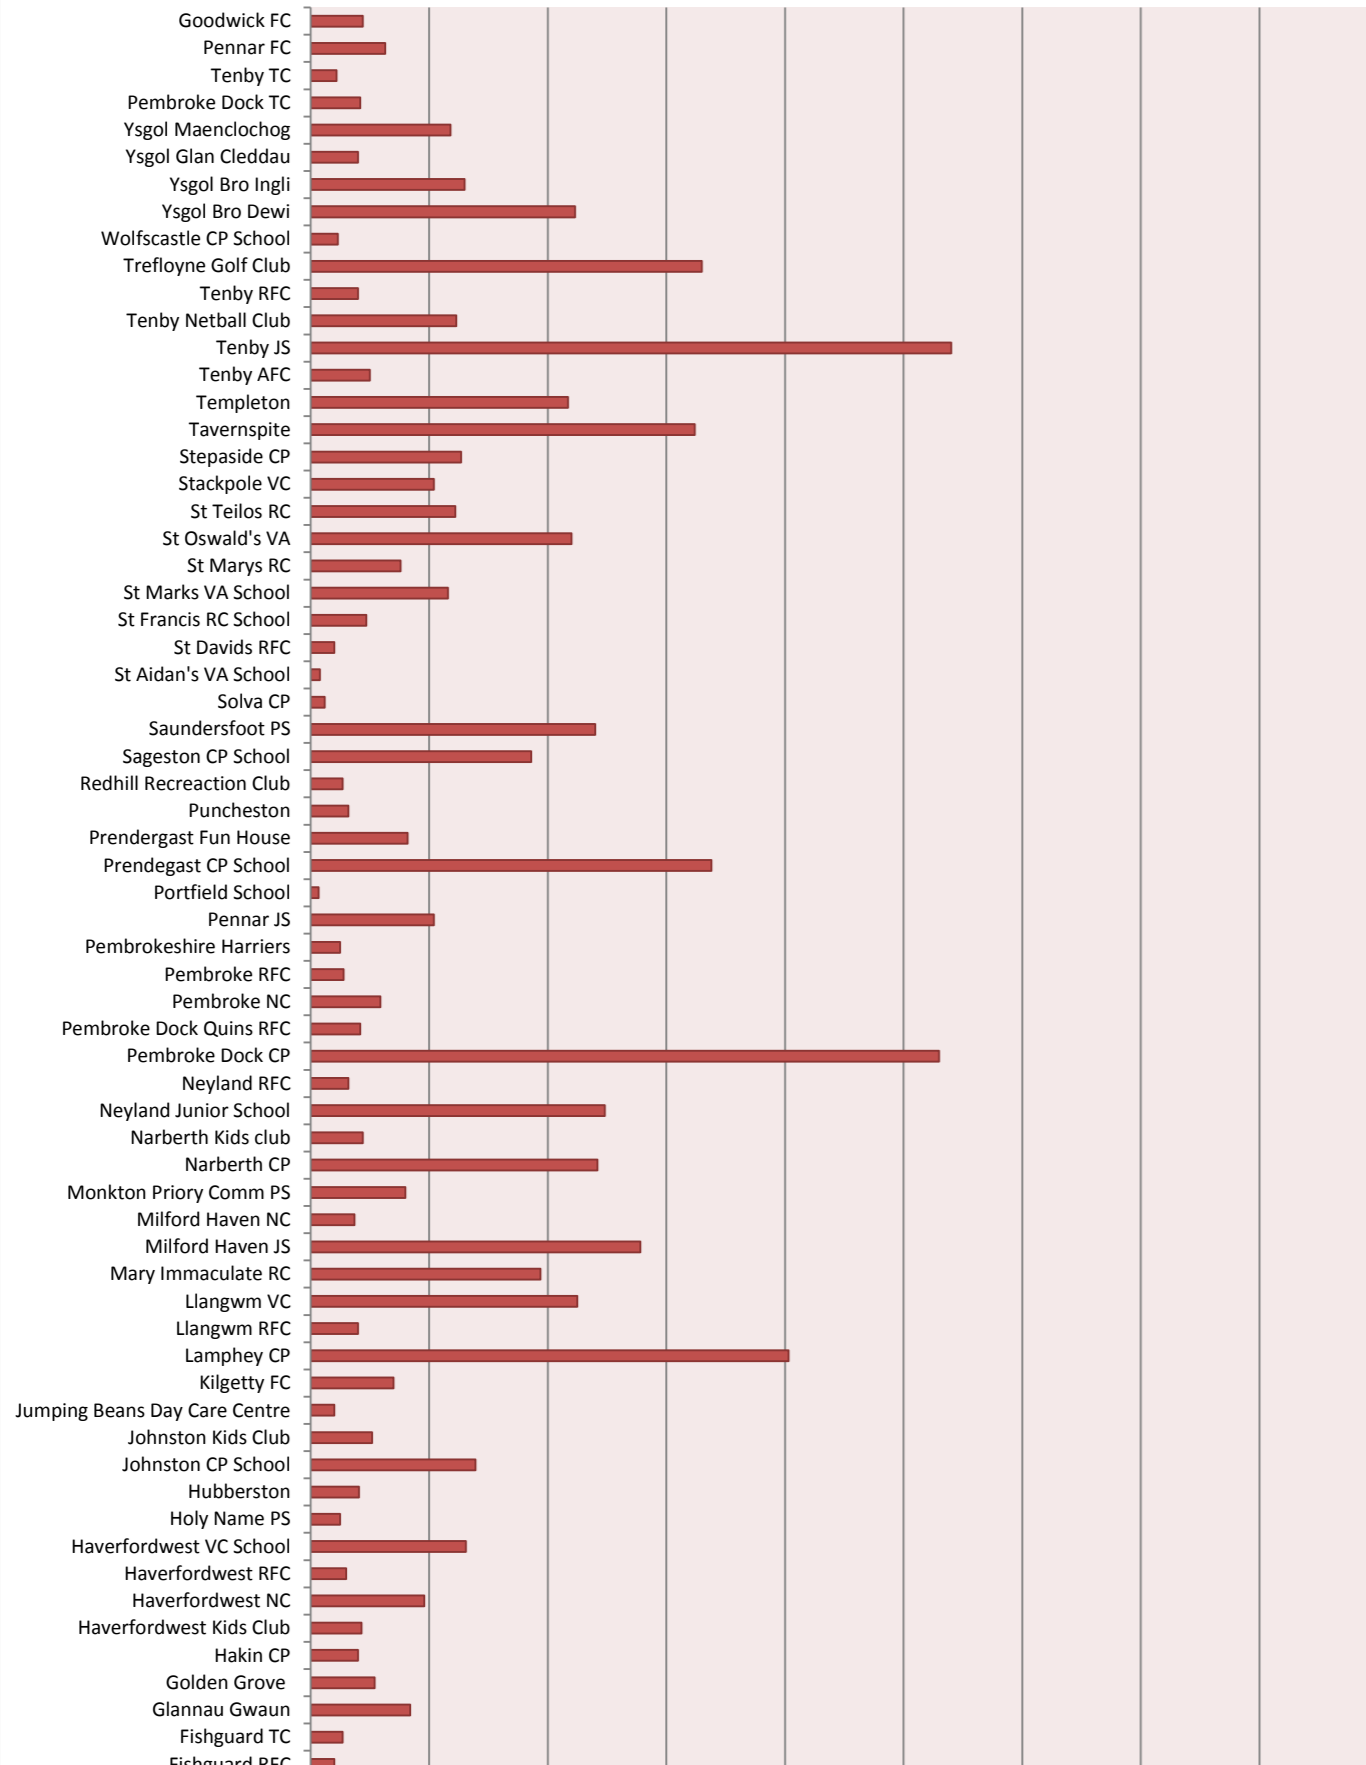

### Total Registrations Autumn 2011

### No. of Sessions Delivered By Clubs Autumn 2011

**Activity Registration by Club Type - Autumn 2011**

**Activity Sessions - Autumn 2011**

**No of Volunteers leading in Dragon Sport for the last 3 Terms**