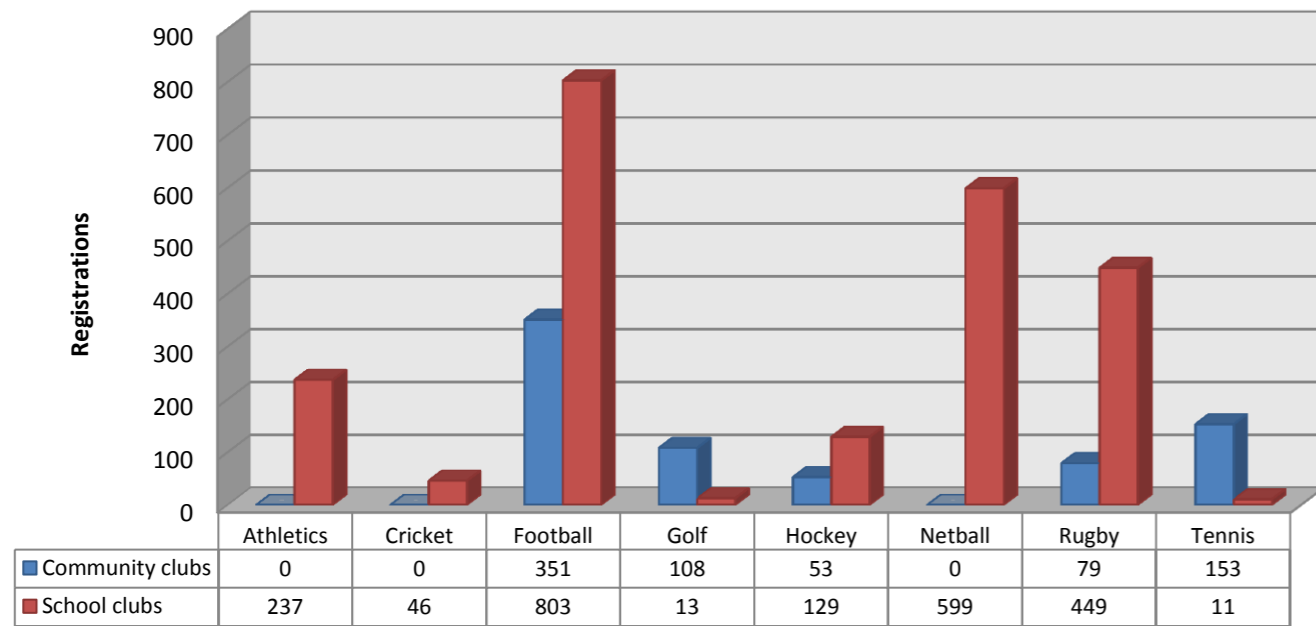

Total Registrations Autumn 2011

No. of Sessions Delivered By Clubs Autumn 2011

Activity Registration by Club Type - Autumn 2011

Activity Sessions - Autumn 2011

No of Volunteers leading in Dragon Sport for the last 3 Terms