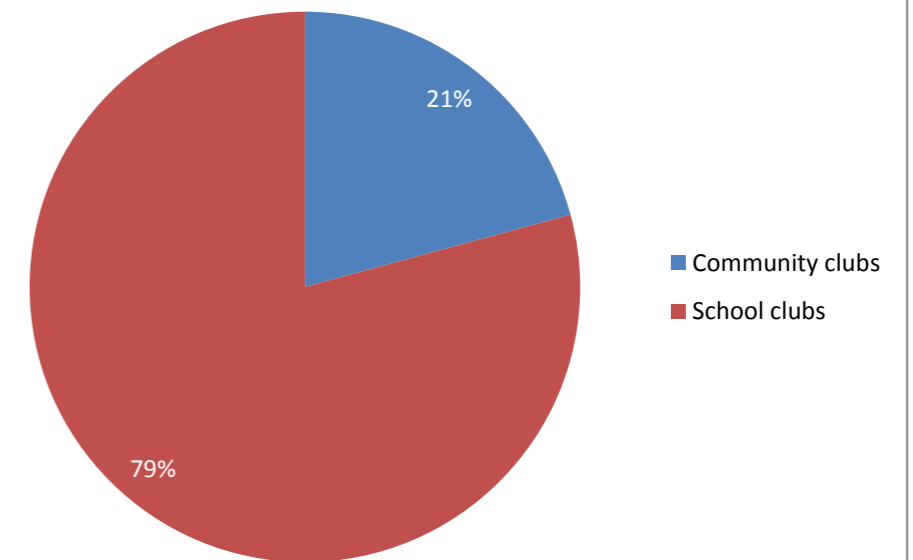

Sessions Delivered by Club Type Autumn 2011