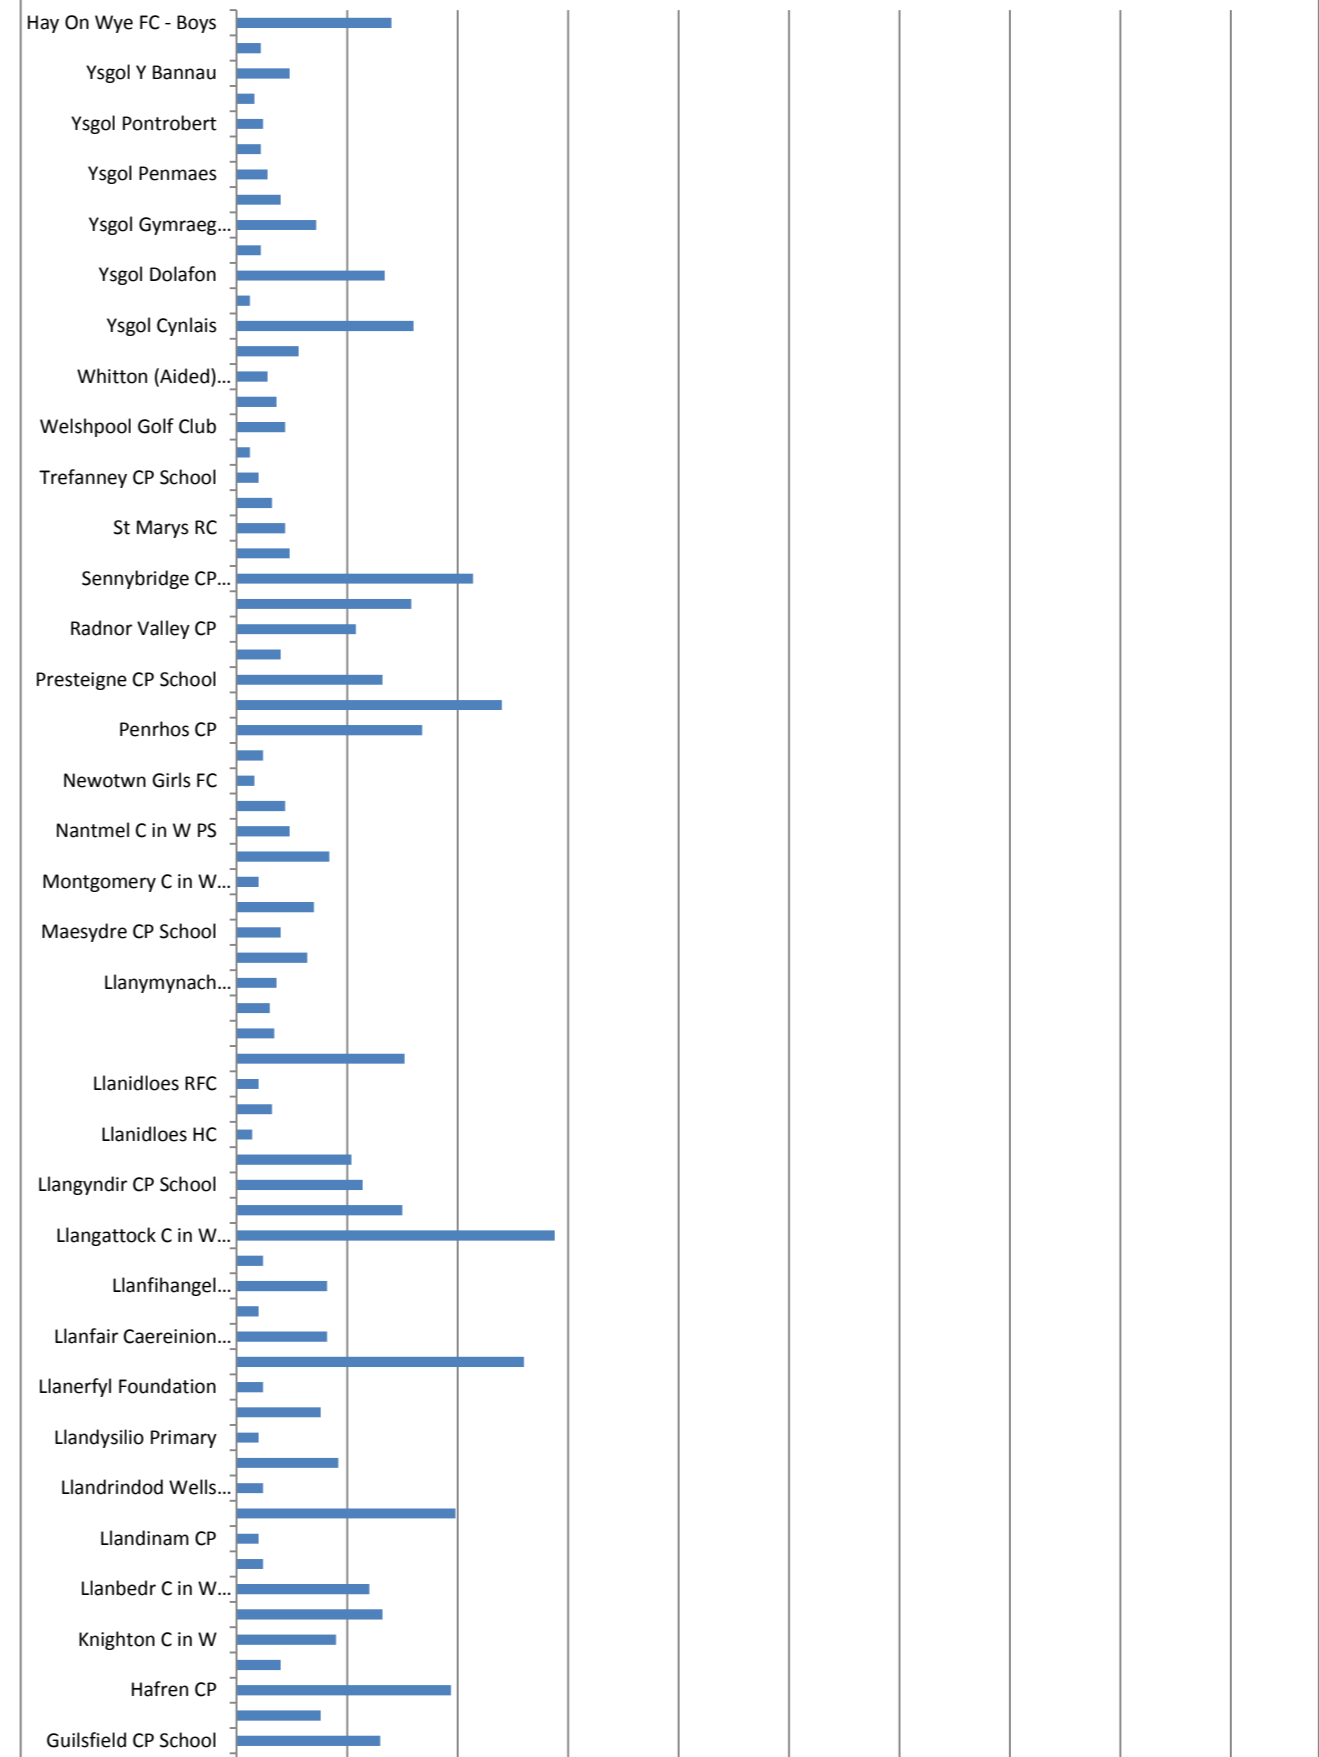

Total Registrations Autumn 2011

No. of Sessions Delivered By Clubs Autumn 2011

Activity Registration by Club Type - Autumn 2011

Activity Sessions - Autumn 2011

No of Volunteers leading in Dragon Sport for the last 3 Terms