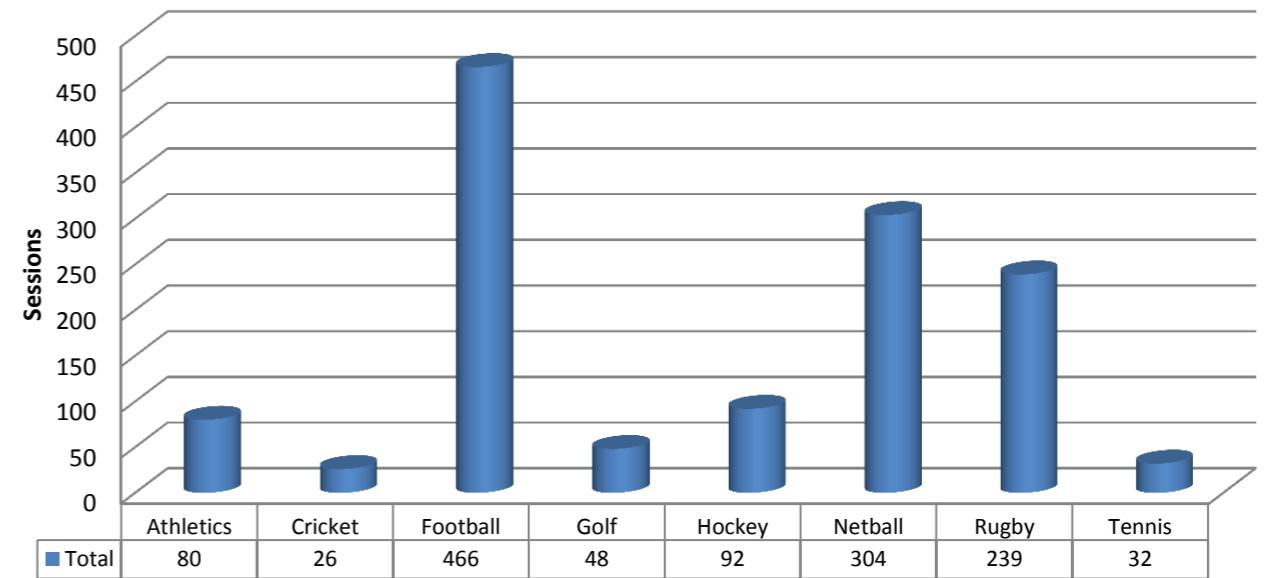

Total Registrations Autumn 2011

No. of Sessions Delivered By Clubs Autumn 2011

Activity Registration by Club Type - Autumn 2011

Activity Sessions - Autumn 2011

No of Volunteers leading in Dragon Sport for the last 3 Terms