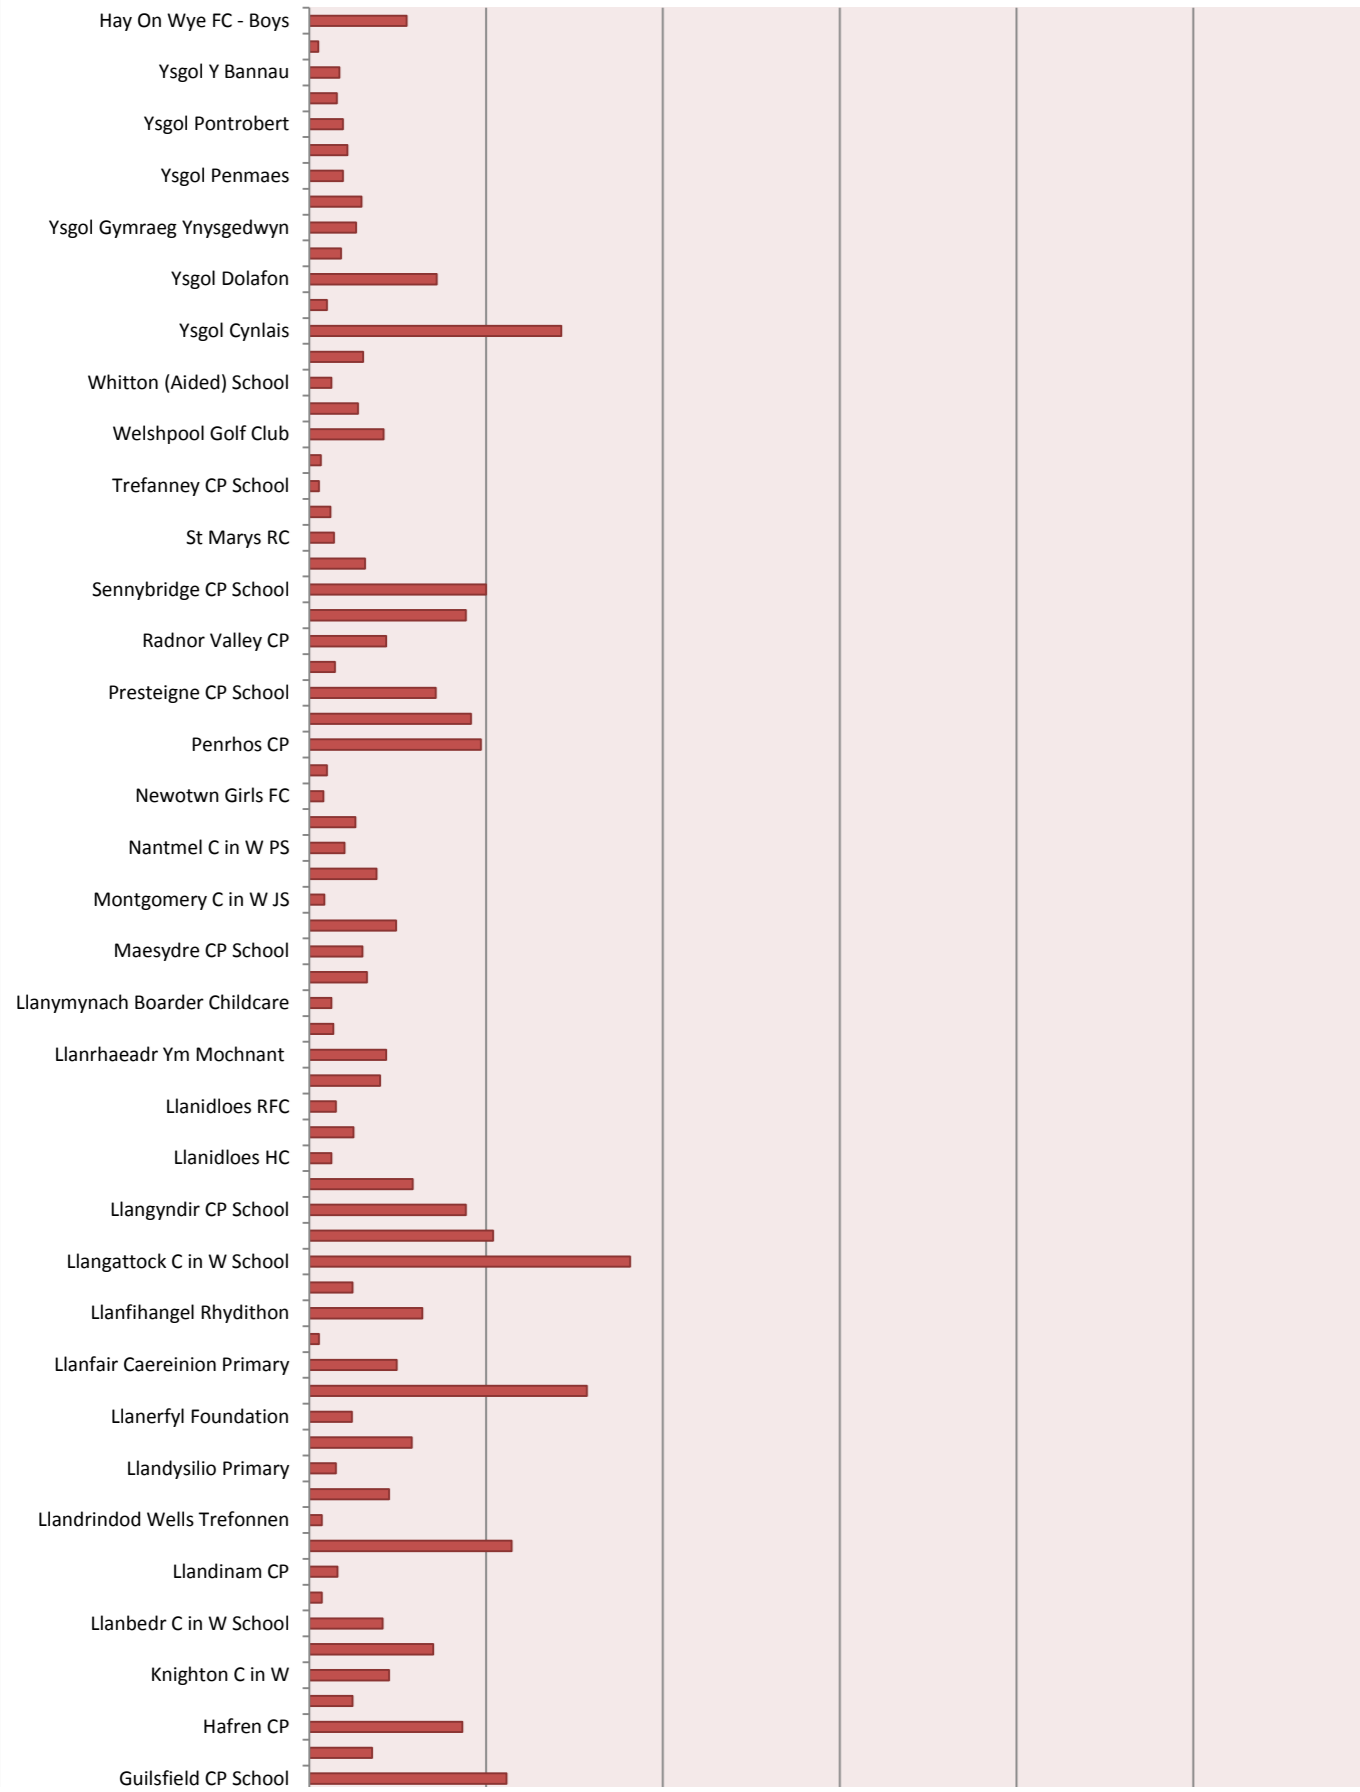

Total Registrations Autumn 2011

No. of Sessions Delivered By Clubs Autumn 2011

Activity Registration by Club Type - Autumn 2011

Activity Sessions - Autumn 2011

No of Volunteers leading in Dragon Sport for the last 3 Terms