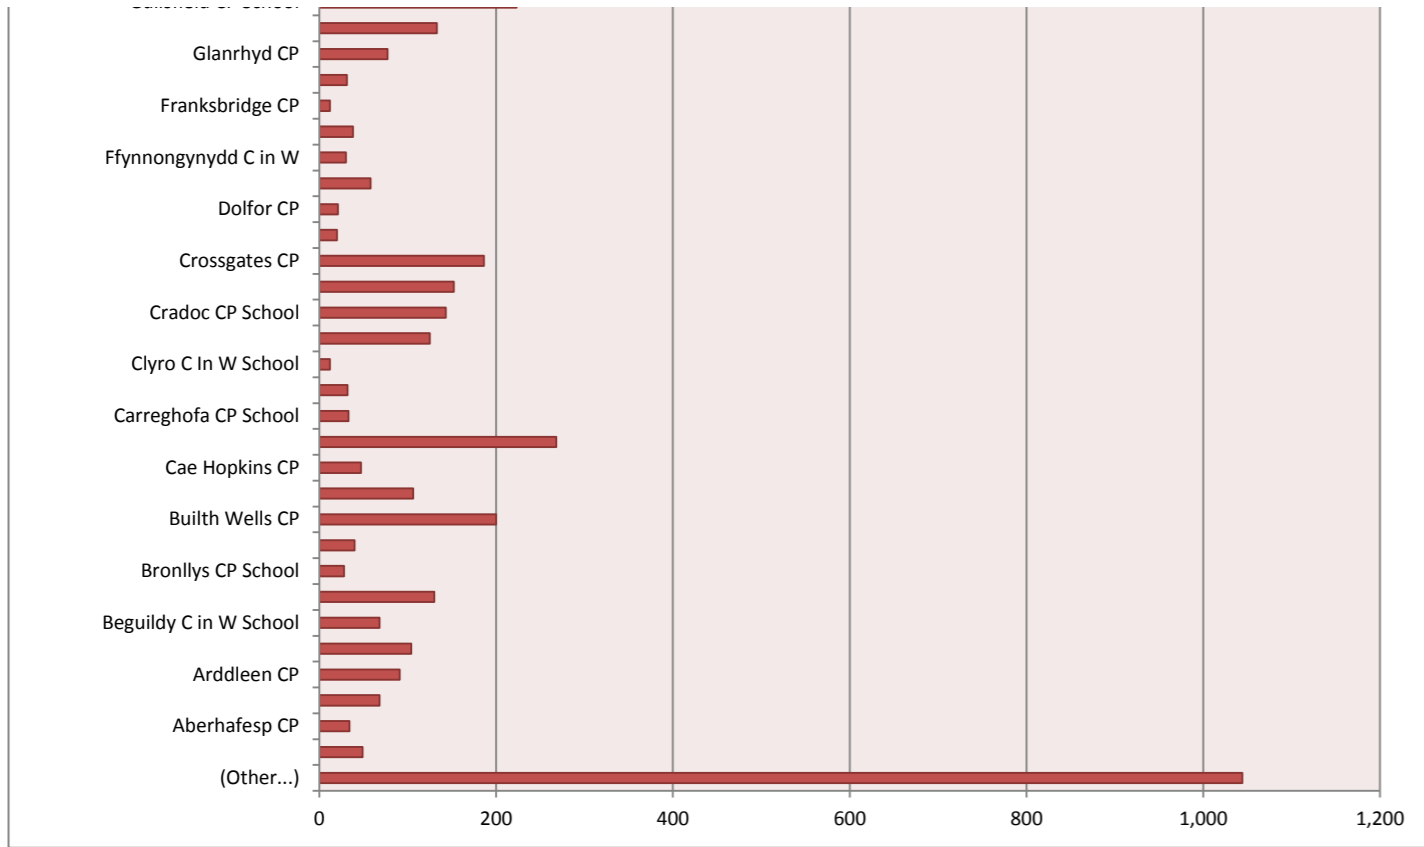

Total Registrations Autumn 2011

No. of Sessions Delivered By Clubs Autumn 2011

Activity Registration by Club Type - Autumn 2011

Activity Sessions - Autumn 2011

No of Volunteers leading in Dragon Sport for the last 3 Terms