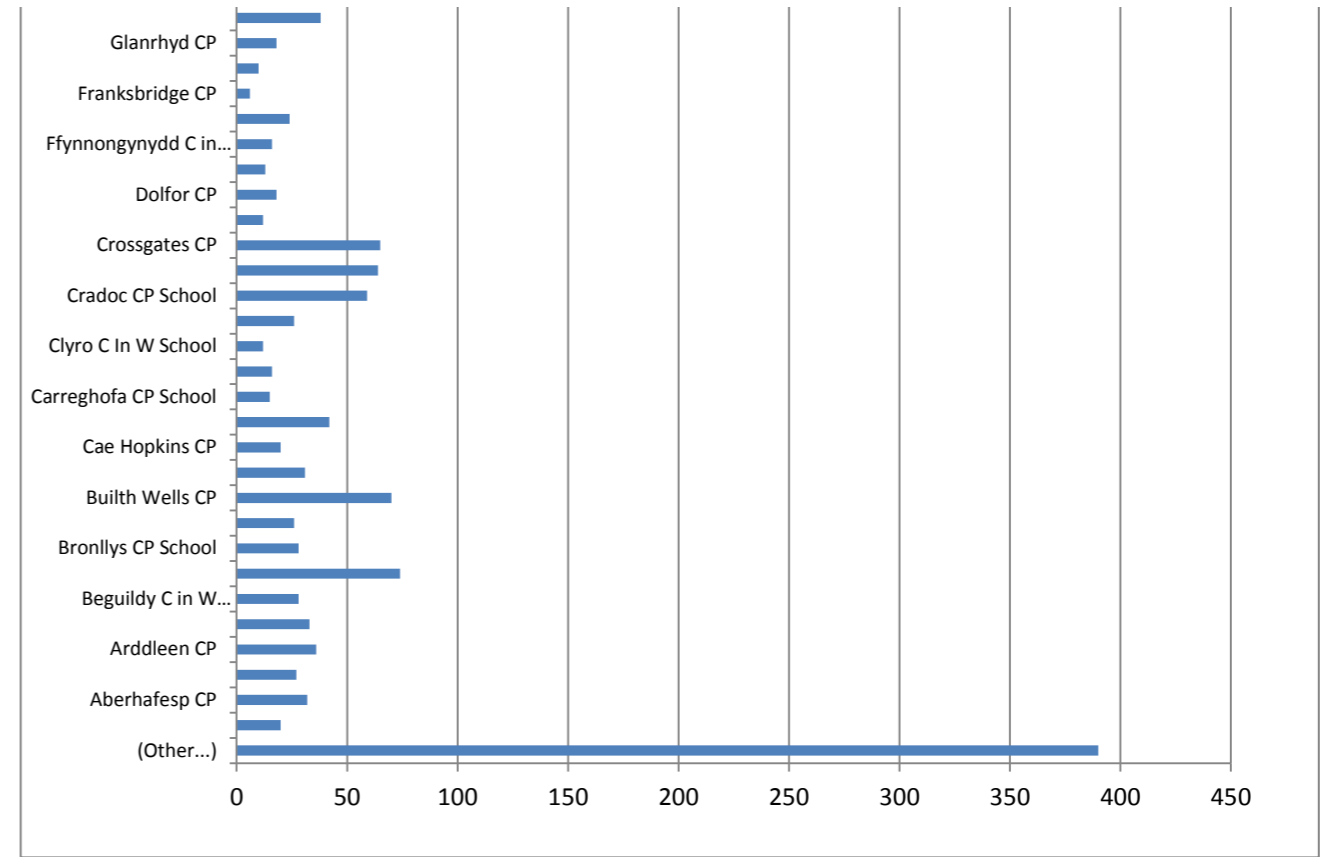

Total Registrations Autumn 2011

No. of Sessions Delivered By Clubs Autumn 2011

Activity Registration by Club Type - Autumn 2011

Activity Sessions - Autumn 2011

No of Volunteers leading in Dragon Sport for the last 3 Terms