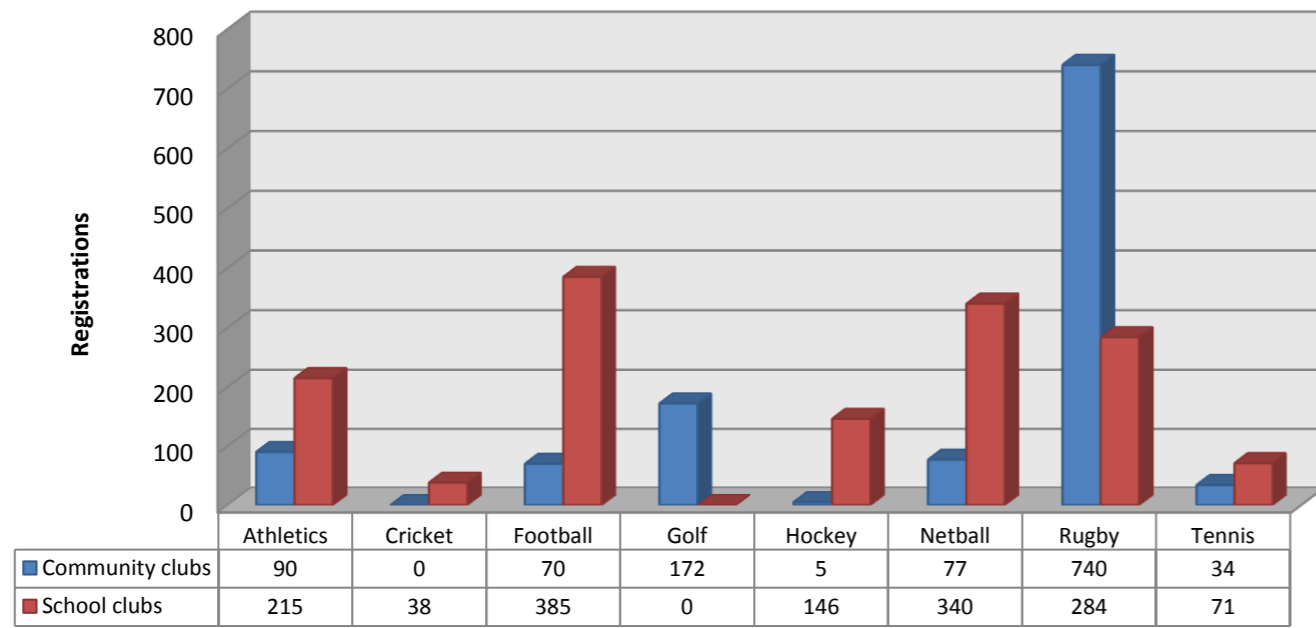

Total Registrations Autumn 2011

No. of Sessions Delivered By Clubs Autumn 2011

Activity Registration by Club Type - Autumn 2011

Activity Sessions - Autumn 2011

No of Volunteers leading in Dragon Sport for the last 3 Terms