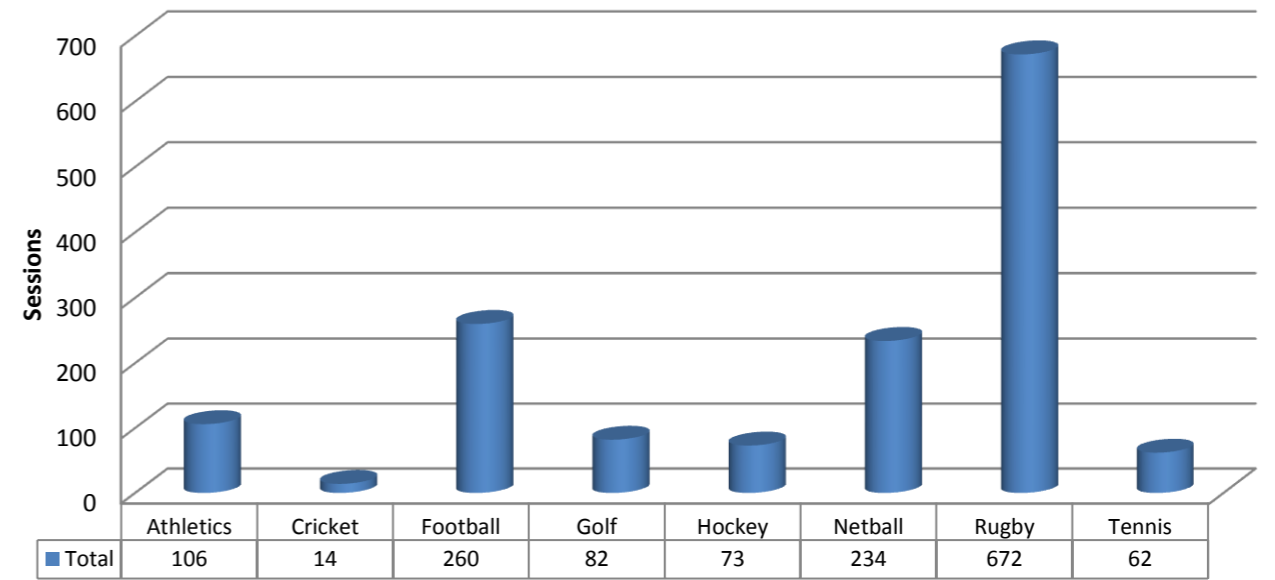

Total Registrations Autumn 2011

No. of Sessions Delivered By Clubs Autumn 2011

Activity Registration by Club Type - Autumn 2011

Activity Sessions - Autumn 2011

No of Volunteers leading in Dragon Sport for the last 3 Terms