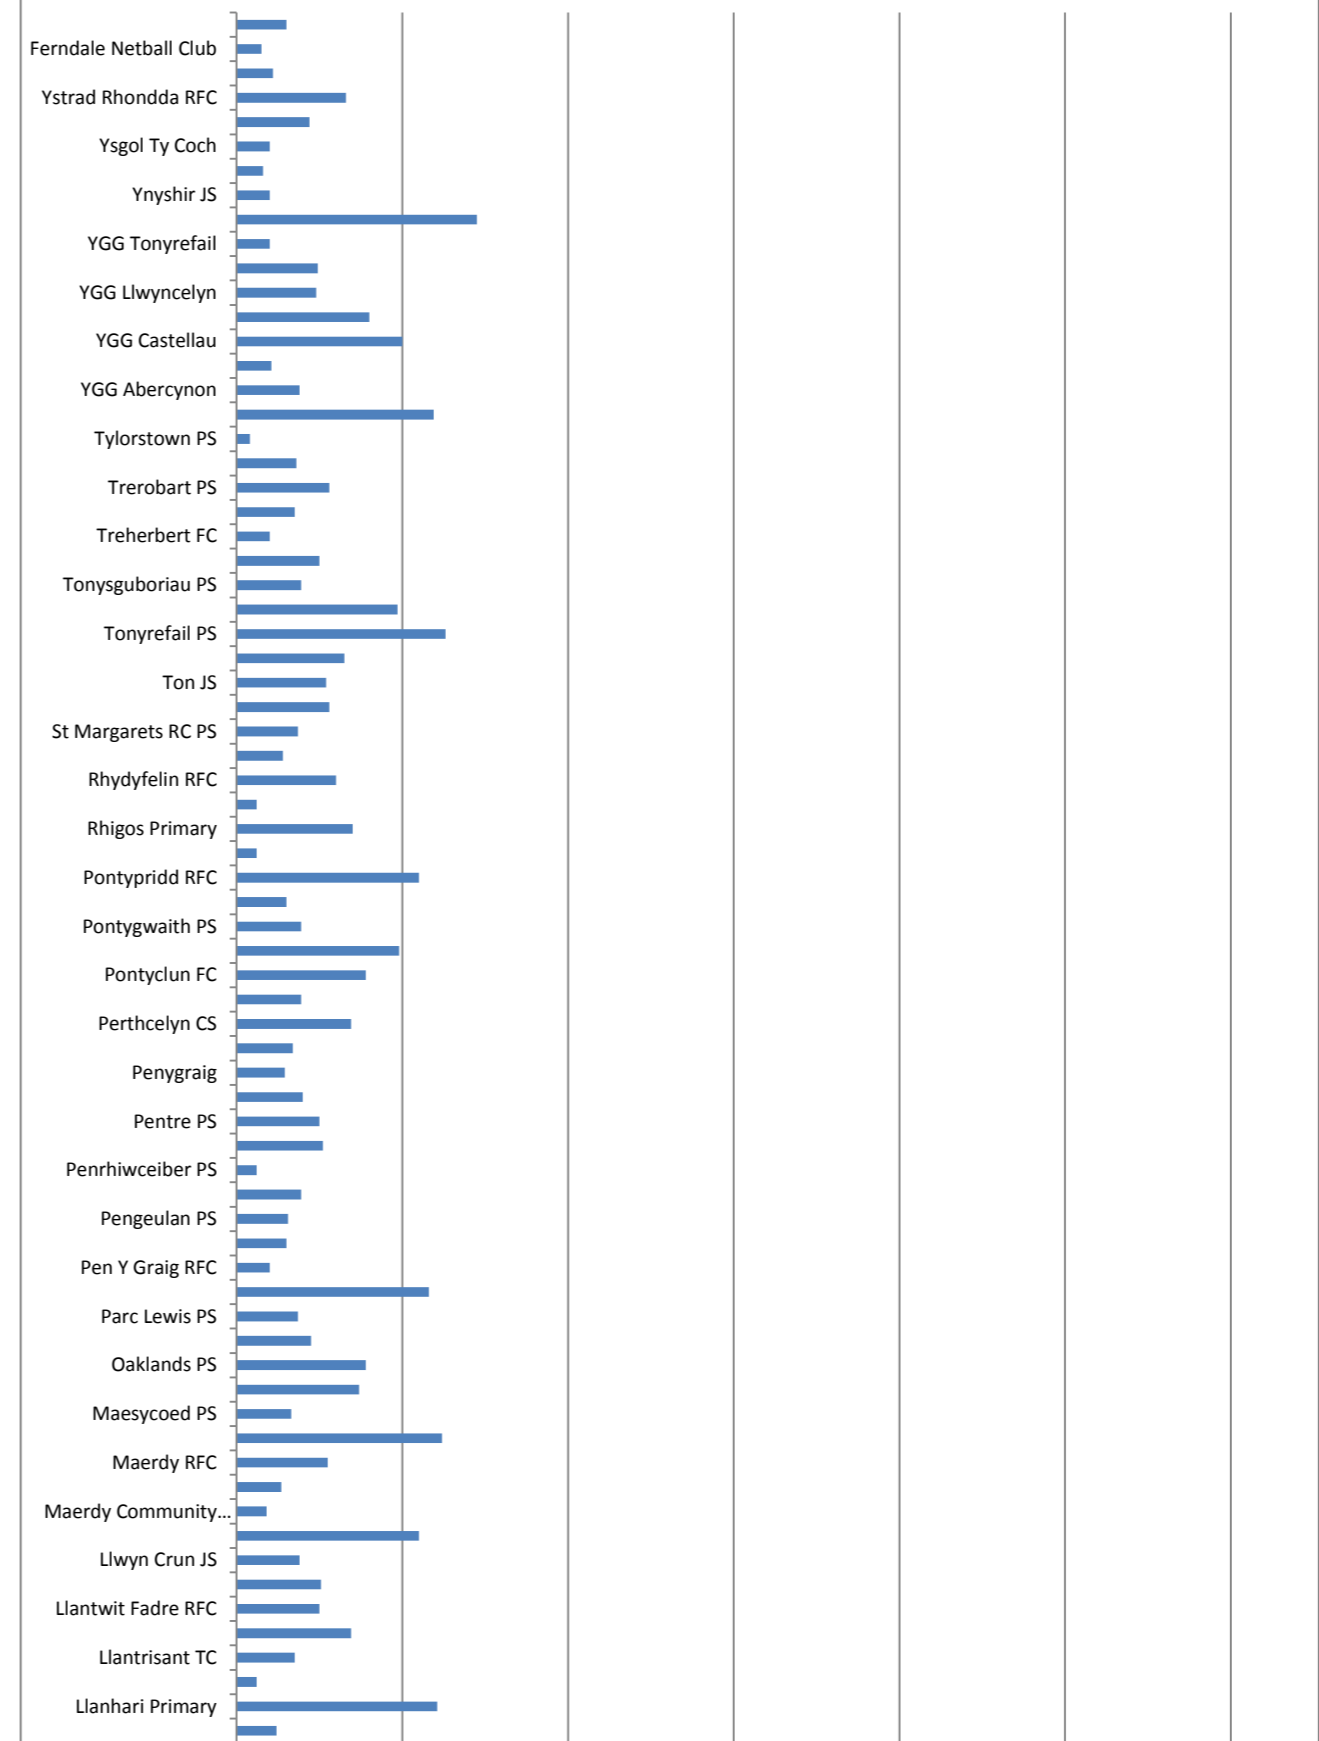

Total Registrations Autumn 2011

No. of Sessions Delivered By Clubs Autumn 2011

Activity Registration by Club Type - Autumn 2011

Activity Sessions - Autumn 2011

No of Volunteers leading in Dragon Sport for the last 3 Terms