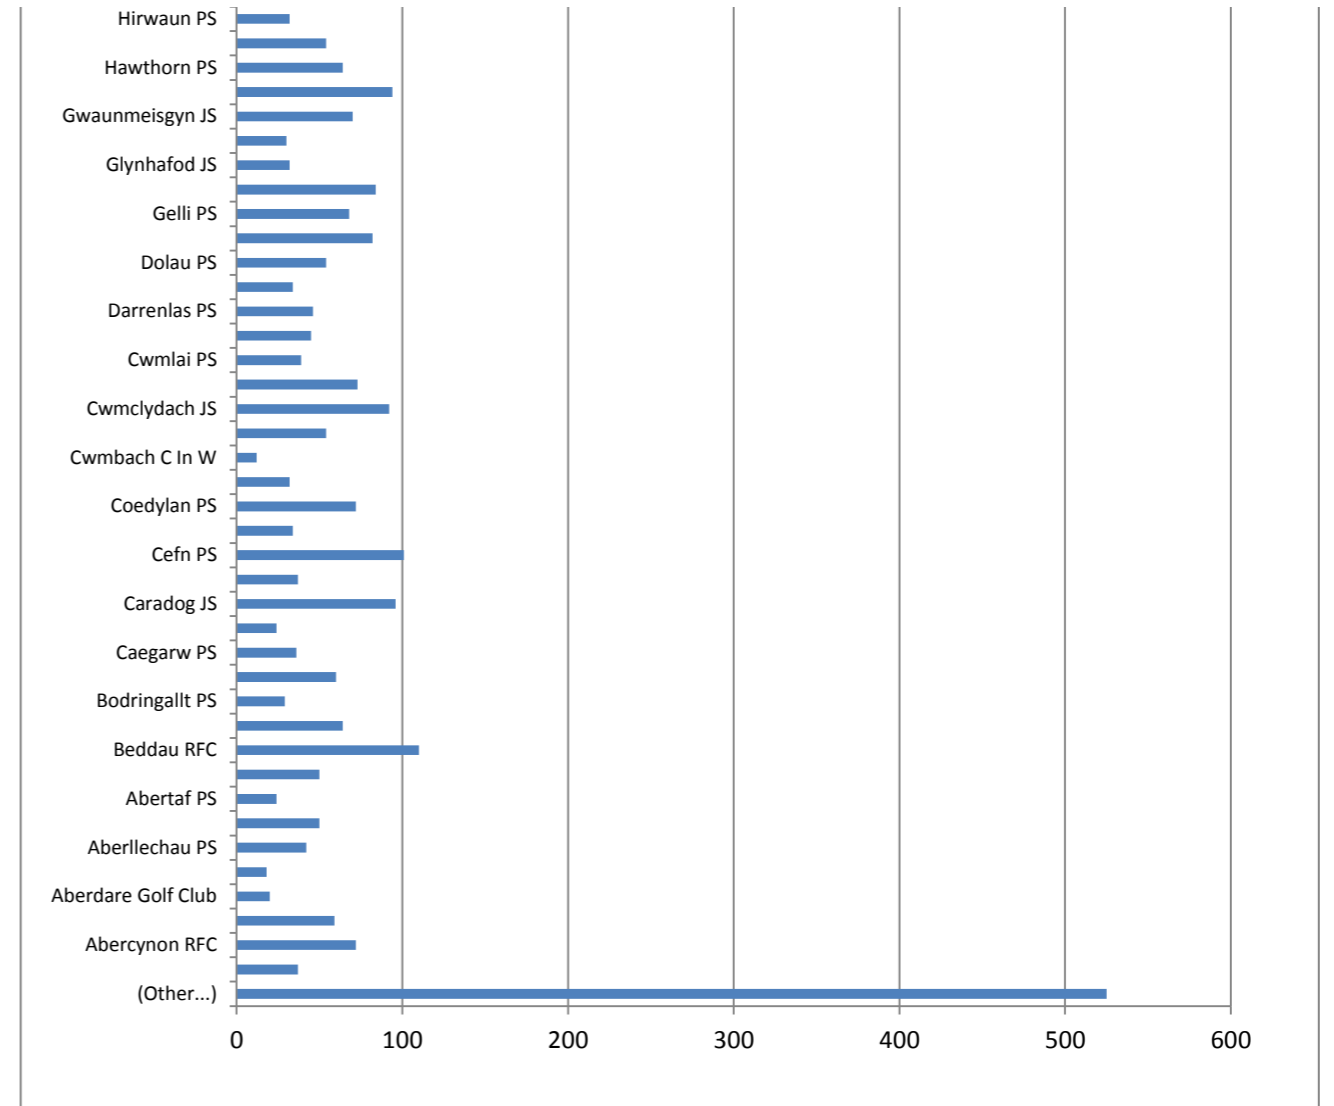

Total Registrations Autumn 2011

No. of Sessions Delivered By Clubs Autumn 2011

Activity Registration by Club Type - Autumn 2011

Activity Sessions - Autumn 2011

No of Volunteers leading in Dragon Sport for the last 3 Terms