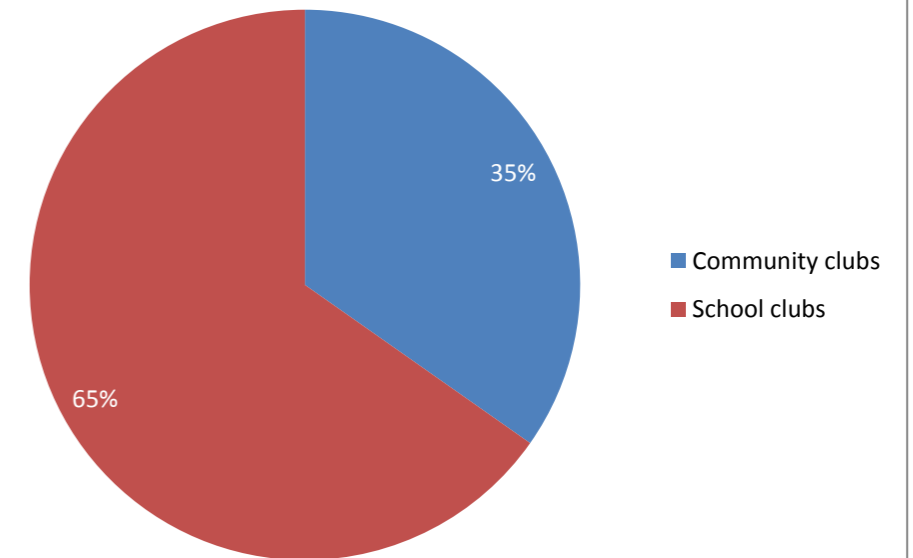

Sessions Delivered by Club Type Autumn 2011