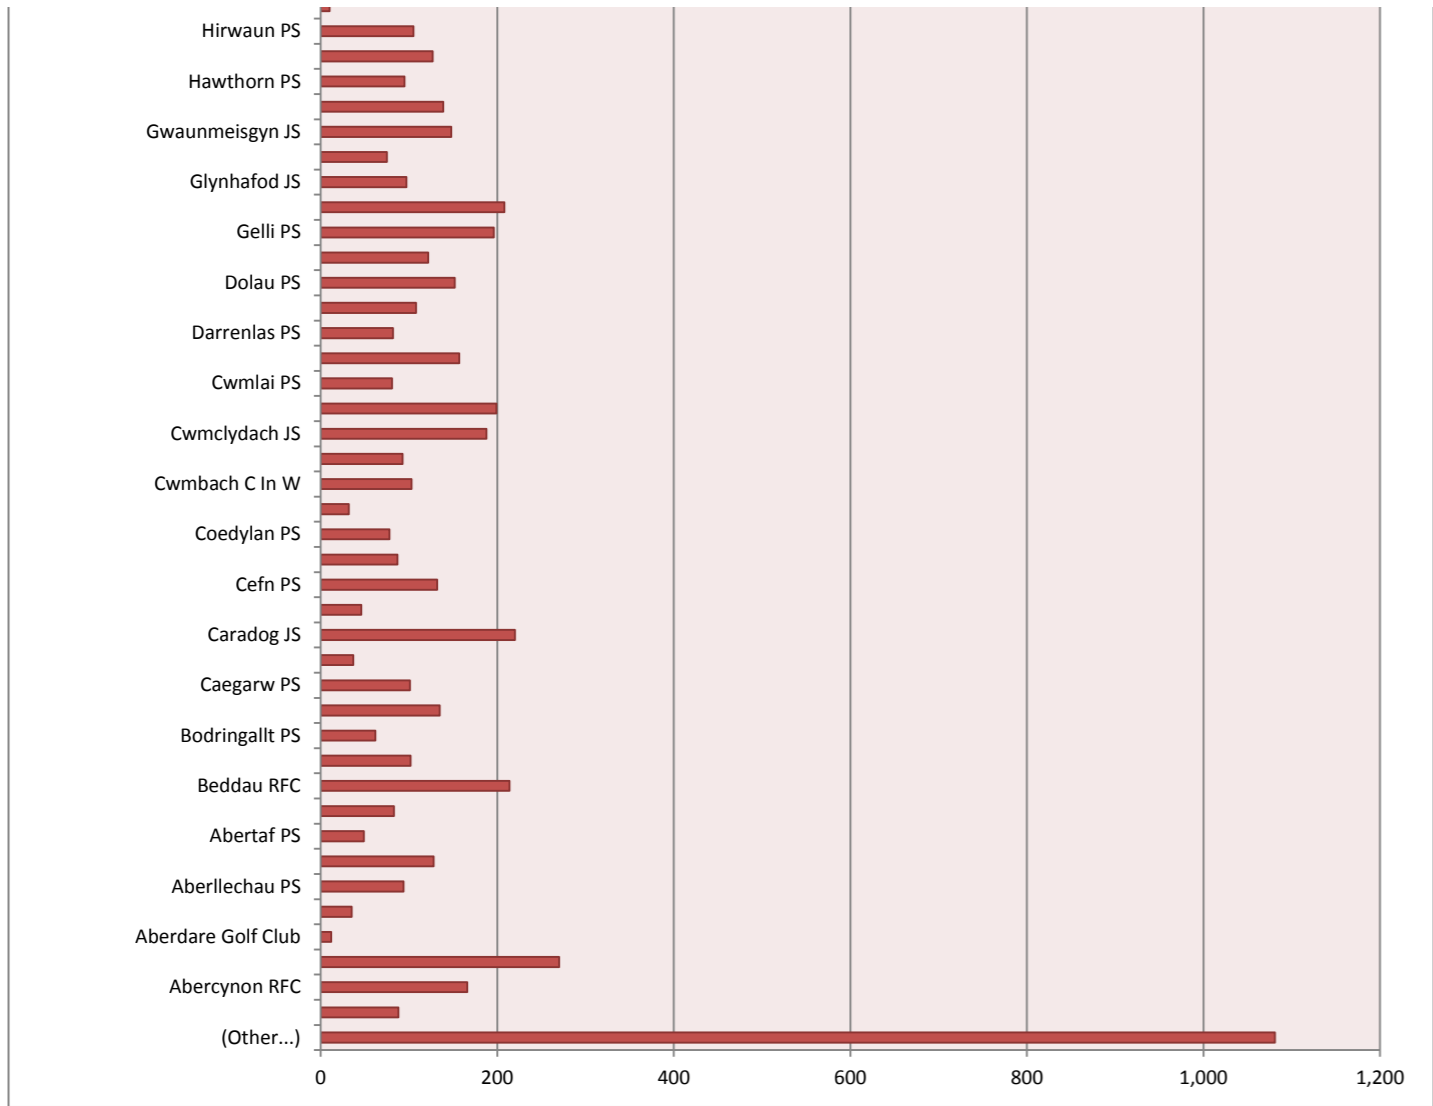

Total Registrations Autumn 2011

No. of Sessions Delivered By Clubs Autumn 2011

Activity Registration by Club Type - Autumn 2011

Activity Sessions - Autumn 2011

No of Volunteers leading in Dragon Sport for the last 3 Terms