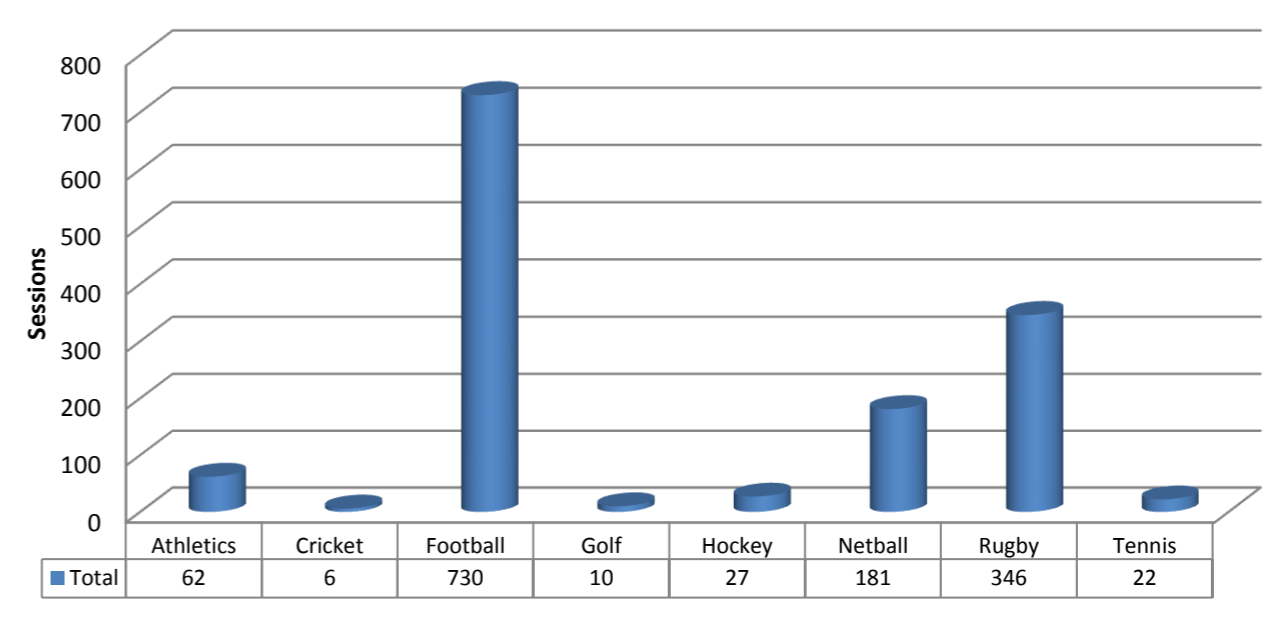

### Total Registrations Autumn 2011

### No. of Sessions Delivered By Clubs Autumn 2011

**Activity Registration by Club Type - Autumn 2011**

**Activity Sessions - Autumn 2011**

**No of Volunteers leading in Dragon Sport for the last 3 Terms**

**Sessions Delivered by Club Type Autumn 2011**