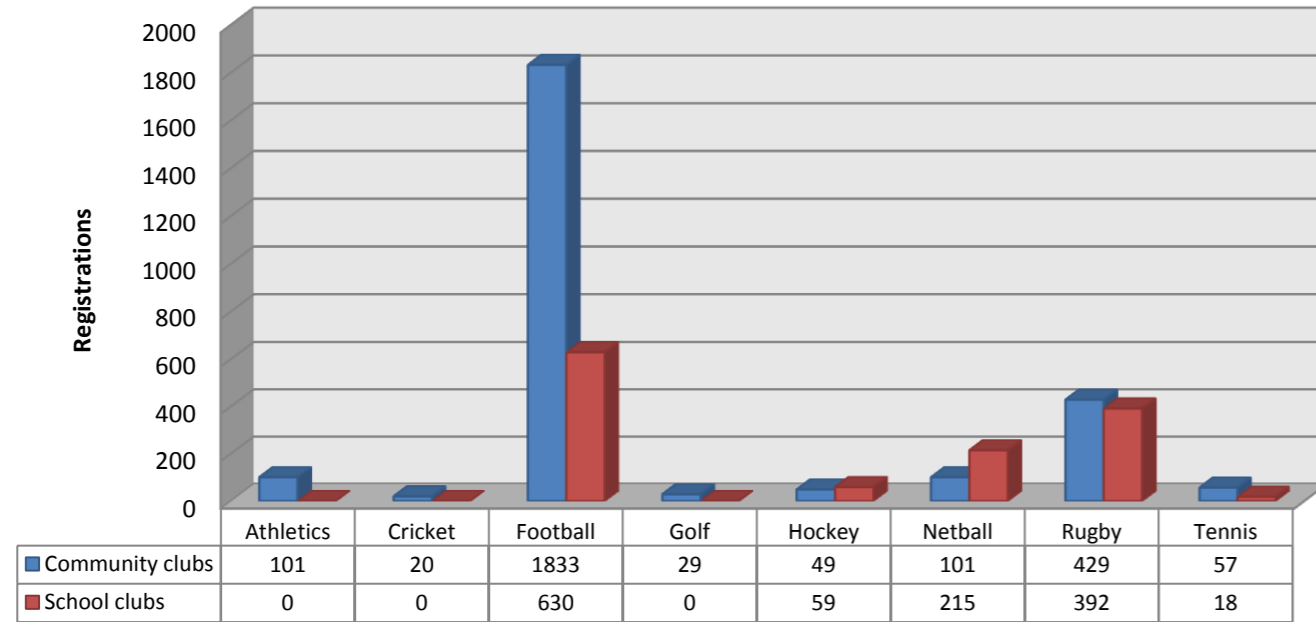

### Total Registrations Autumn 2011

### No. of Sessions Delivered By Clubs Autumn 2011

**Activity Registration by Club Type - Autumn 2011**

**Activity Sessions - Autumn 2011**

**No of Volunteers leading in Dragon Sport for the last 3 Terms**

**Sessions Delivered by Club Type Autumn 2011**