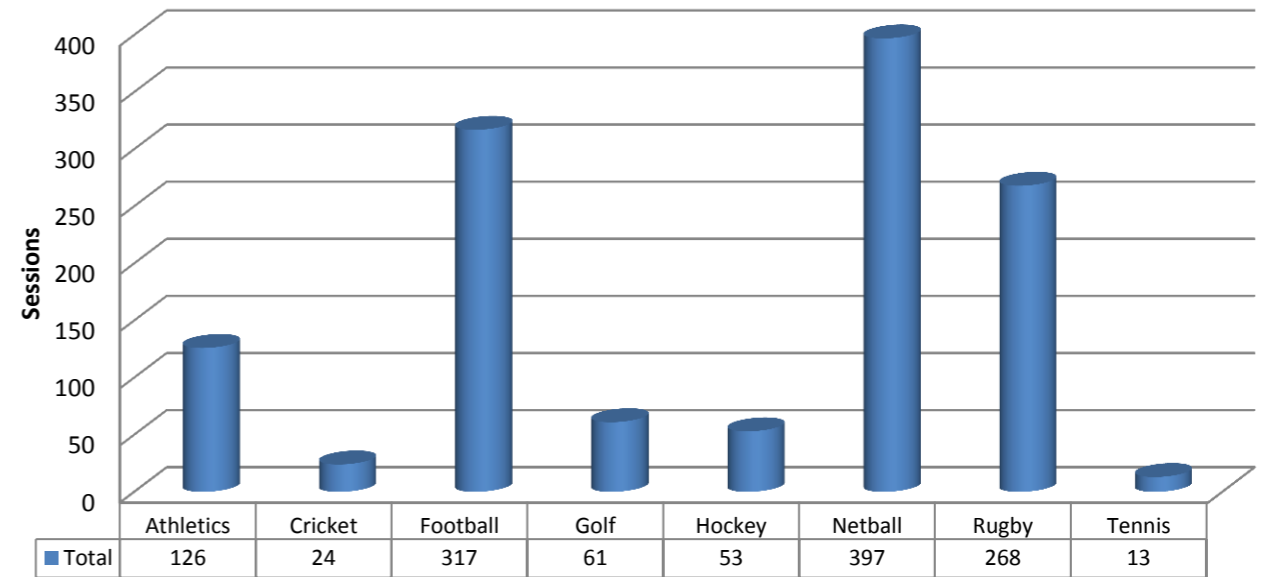

### Total Registrations Autumn 2011

### No. of Sessions Delivered By Clubs Autumn 2011

**Activity Registration by Club Type - Autumn 2011**

**Activity Sessions - Autumn 2011**

**No of Volunteers leading in Dragon Sport for the last 3 Terms**