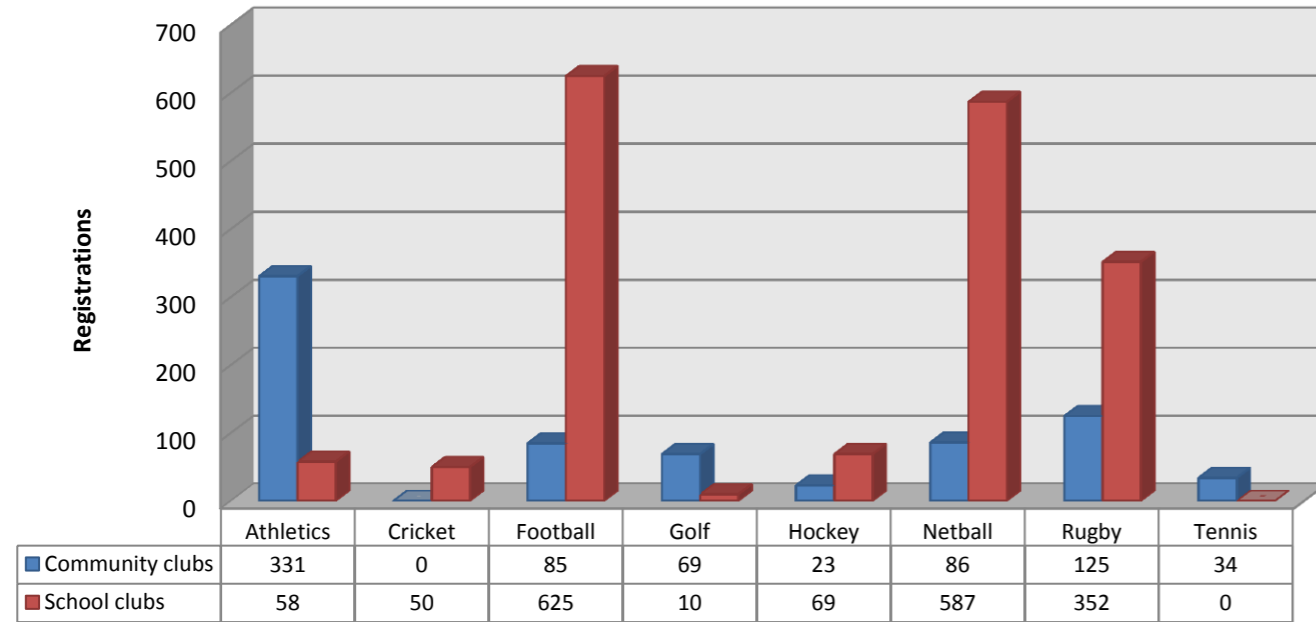

### Total Registrations Autumn 2011

### No. of Sessions Delivered By Clubs Autumn 2011

**Activity Registration by Club Type - Autumn 2011**

**Activity Sessions - Autumn 2011**

**No of Volunteers leading in Dragon Sport for the last 3 Terms**