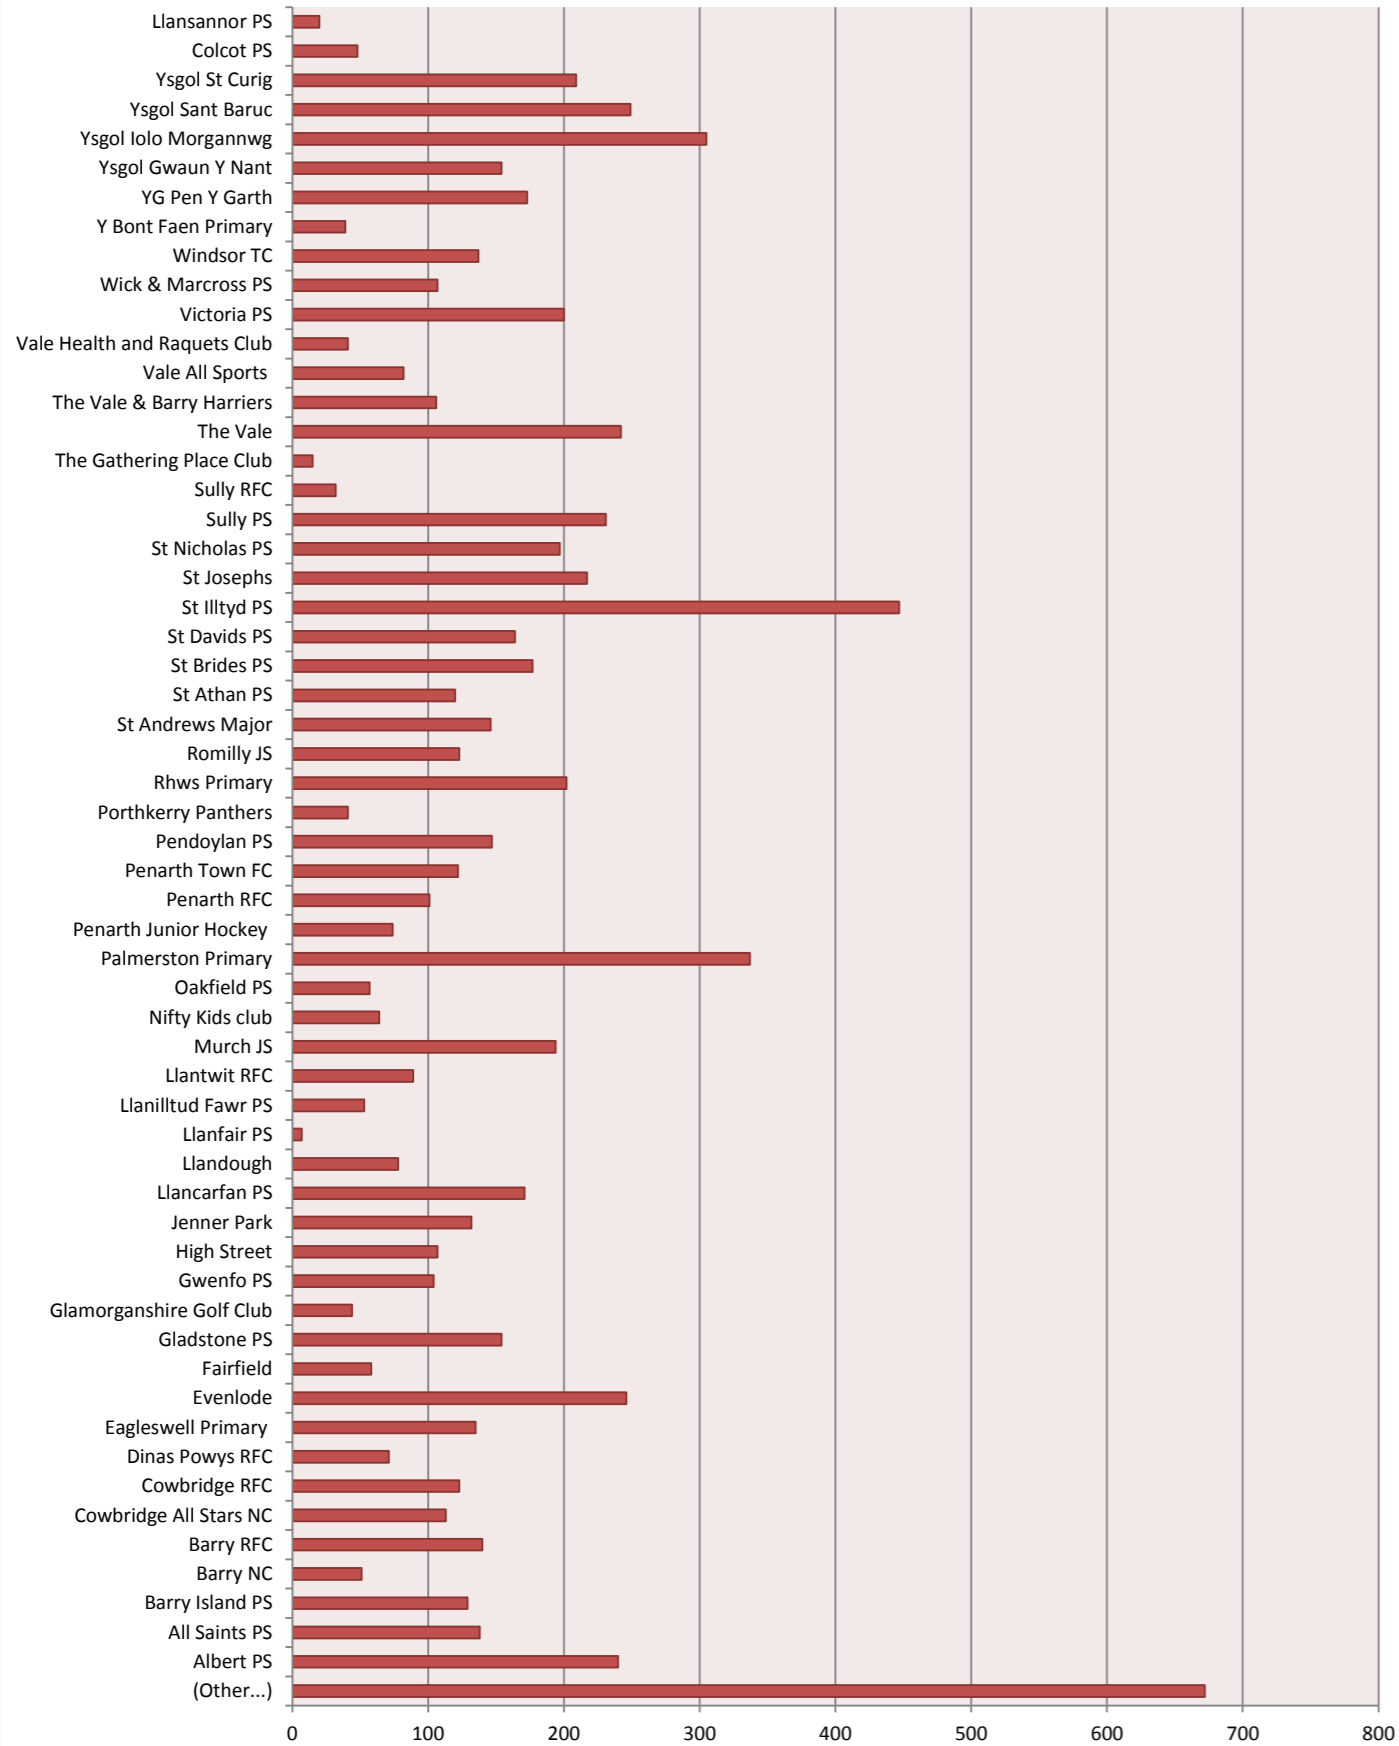

### Total Registrations Autumn 2011

### No. of Sessions Delivered By Clubs Autumn 2011

**Activity Registration by Club Type - Autumn 2011**

**Activity Sessions - Autumn 2011**

**No of Volunteers leading in Dragon Sport for the last 3 Terms**