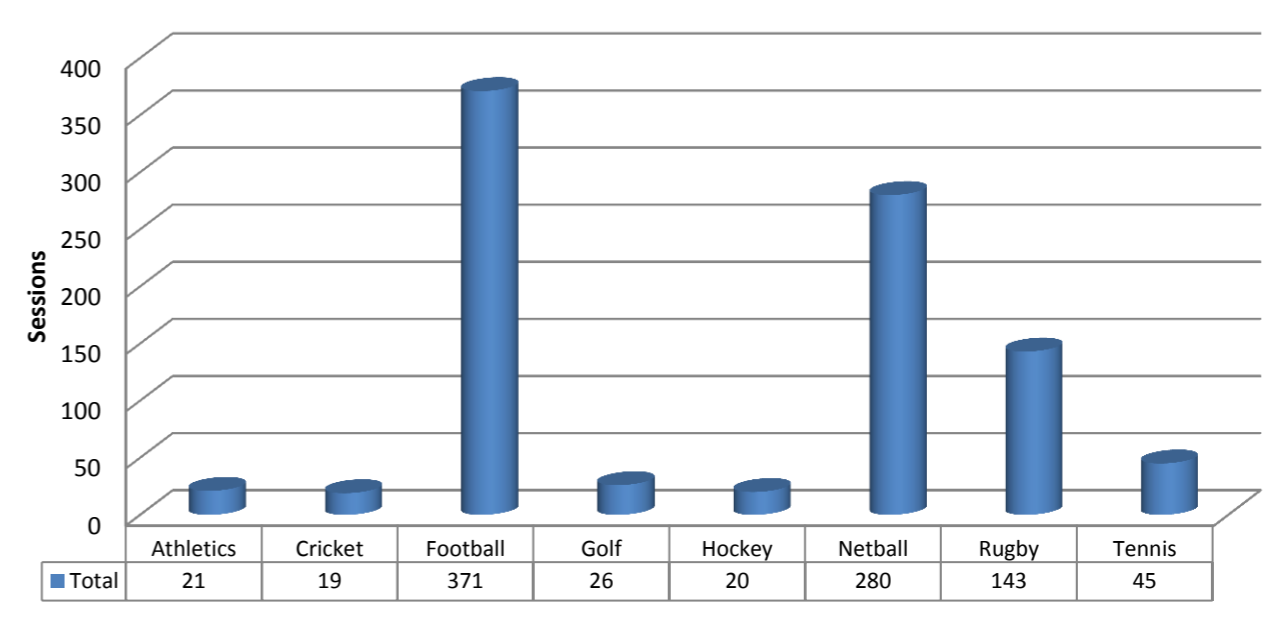

### Total Registrations Autumn 2011

### No. of Sessions Delivered By Clubs Autumn 2011

**Activity Registration by Club Type - Autumn 2011**

**Activity Sessions - Autumn 2011**

**No of Volunteers leading in Dragon Sport for the last 3 Terms**