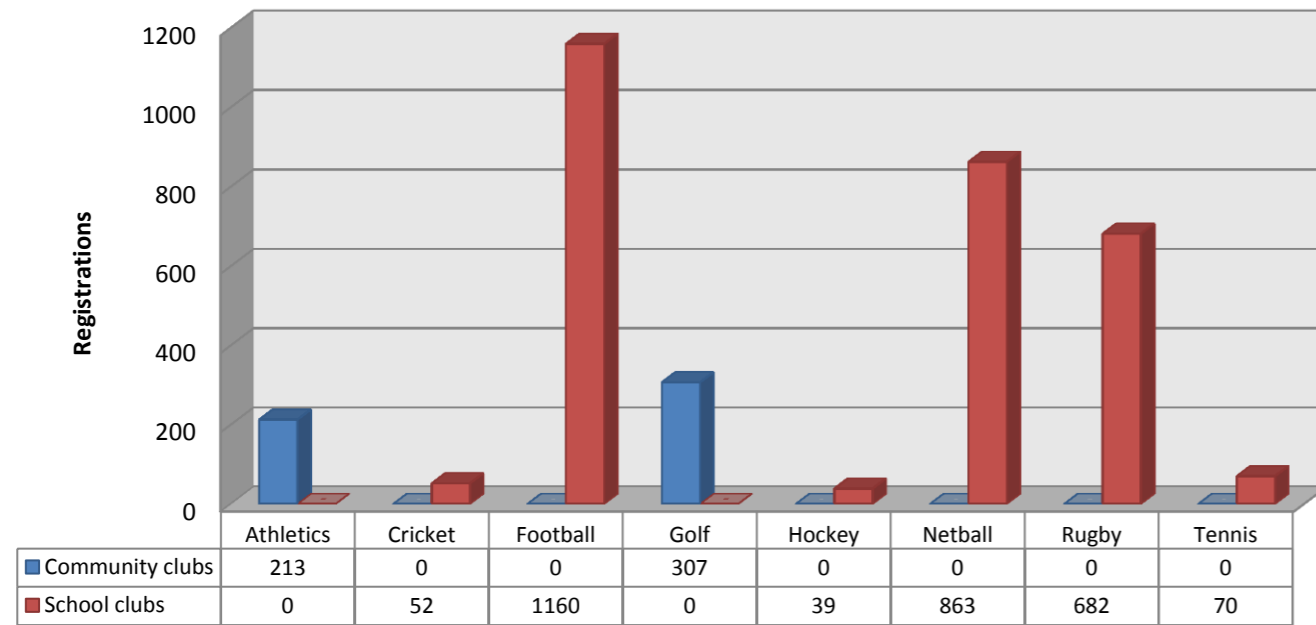

### Total Registrations Autumn 2011

### No. of Sessions Delivered By Clubs Autumn 2011

**Activity Registration by Club Type - Autumn 2011**

**Activity Sessions - Autumn 2011**

**No of Volunteers leading in Dragon Sport for the last 3 Terms**