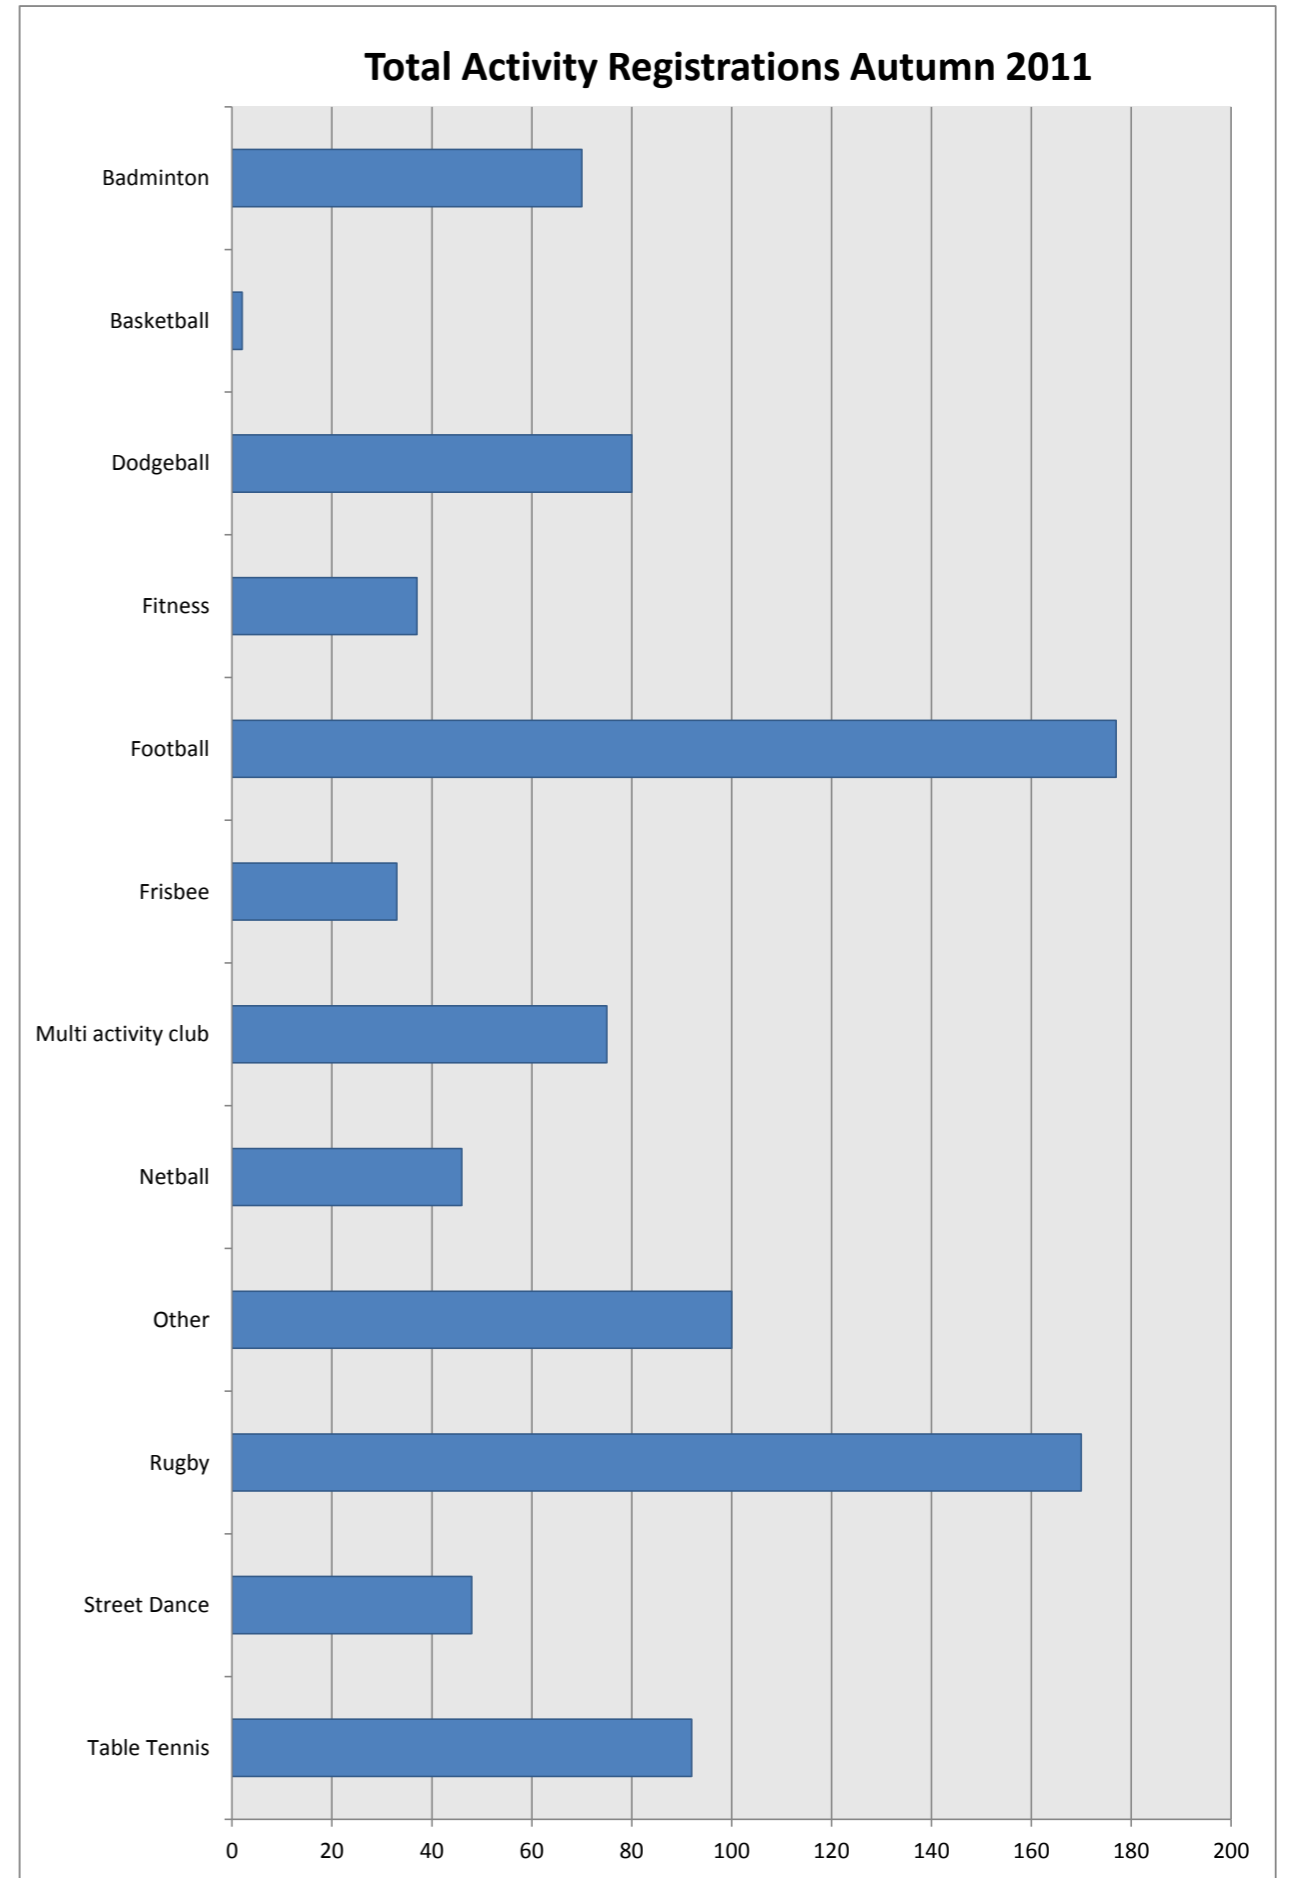

**Total 5x60 Registrations Autumn 2011**

**Total Sessions Delivered Autumn 2011**

**Key Stage Registrations Autumn 2011**

**Time of Sessions Autumn 2011**

**Courses & People Trained Autumn 2011**

**Total Activity Registrations Autumn 2011**

## 5x60 Registrations

Term Autumn 2011

Values										
LA	Sessions	Boys KS3	Boys KS4	Girls KS3	Girls KS4	Total Boys	Total Girls	Total KS3	Total KS4	Total Registrations
Blaenau Gwent LEA	386	487	147	255	41	634	296	742	188	930
Brymawr School	65	155	8	123	10	163	133	278	18	296
Ebbw Vale Comprehensive School	124	90	46	61	12	136	73	151	58	209
Glyncoed Comprehensive School	197	242	93	71	19	335	90	313	112	425
<b>Grand Total</b>	<b>386</b>	<b>487</b>	<b>147</b>	<b>255</b>	<b>41</b>	<b>634</b>	<b>296</b>	<b>742</b>	<b>188</b>	<b>930</b>