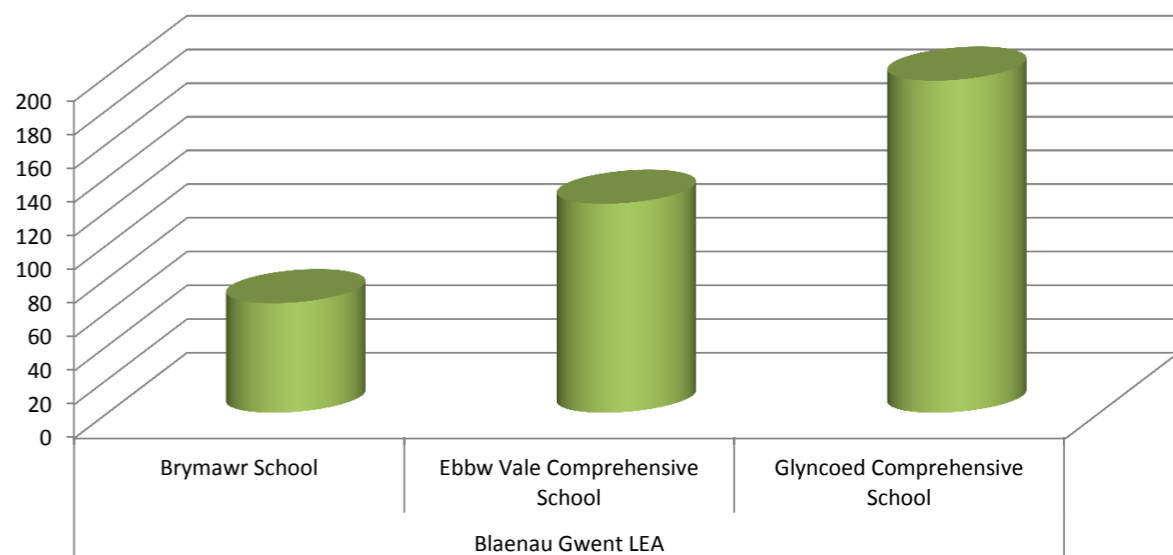

**Total 5x60 Registrations Autumn 2011**

**Total Sessions Delivered Autumn 2011**

**Key Stage Registrations Autumn 2011**

**Time of Sessions Autumn 2011**

**Courses & People Trained Autumn 2011**

**Total Activity Registrations Autumn 2011**

## 5x60 Registrations

Term Autumn 2011

Values										
LA	Sessions	Boys KS3	Boys KS4	Girls KS3	Girls KS4	Total Boys	Total Girls	Total KS3	Total KS4	Total Registrations
Blaenau Gwent LEA	386	487	147	255	41	634	296	742	188	930
Brymawr School	65	155	8	123	10	163	133	278	18	296
Ebbw Vale Comprehensive School	124	90	46	61	12	136	73	151	58	209
Glyncoed Comprehensive School	197	242	93	71	19	335	90	313	112	425
<b>Grand Total</b>	<b>386</b>	<b>487</b>	<b>147</b>	<b>255</b>	<b>41</b>	<b>634</b>	<b>296</b>	<b>742</b>	<b>188</b>	<b>930</b>

## Total Sessions

Term

LA
Blaenau Gwent LEA
Brymawr School
Ebbw Vale Comprehensive School
Glyncoed Comprehensive School
<b>Grand Total</b>