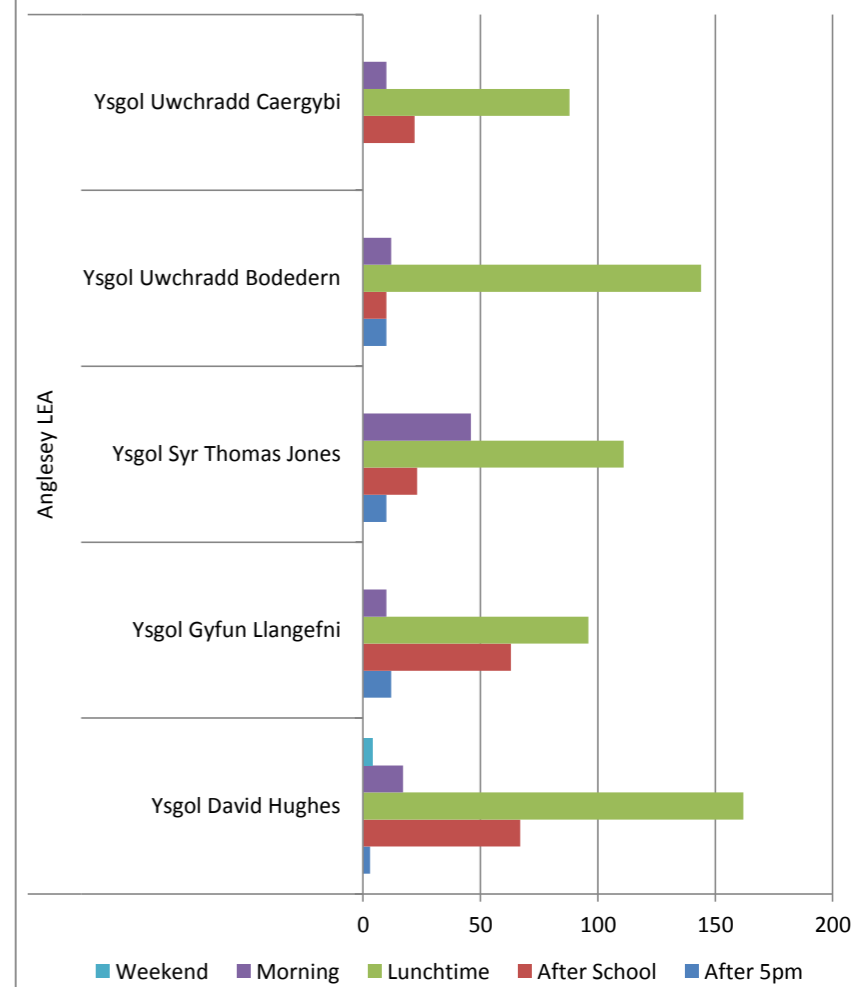

**Total 5x60 Registrations Autumn 2011**

**Total Sessions Delivered Autumn 2011**

**Key Stage Registrations Autumn 2011**

**Time of Sessions Autumn 2011**

**Courses & People Trained Autumn 2011**

**Total Activity Registrations Autumn 2011**

## 5x60 Registrations

Term Autumn 2011

Values										
LA	Sessions	Boys KS3	Boys KS4	Girls KS3	Girls KS4	Total Boys	Total Girls	Total KS3	Total KS4	Total Registrations
Blaenau Gwent LEA	386	487	147	255	41	634	296	742	188	930
Brymawr School	65	155	8	123	10	163	133	278	18	296
Ebbw Vale Comprehensive School	124	90	46	61	12	136	73	151	58	209
Glyncoed Comprehensive School	197	242	93	71	19	335	90	313	112	425
<b>Grand Total</b>	<b>386</b>	<b>487</b>	<b>147</b>	<b>255</b>	<b>41</b>	<b>634</b>	<b>296</b>	<b>742</b>	<b>188</b>	<b>930</b>

## Total Sessions

Term

LA
Blaenau Gwent LEA
Brymawr School
Ebbw Vale Comprehensive School
Glyncoed Comprehensive School
<b>Grand Total</b>