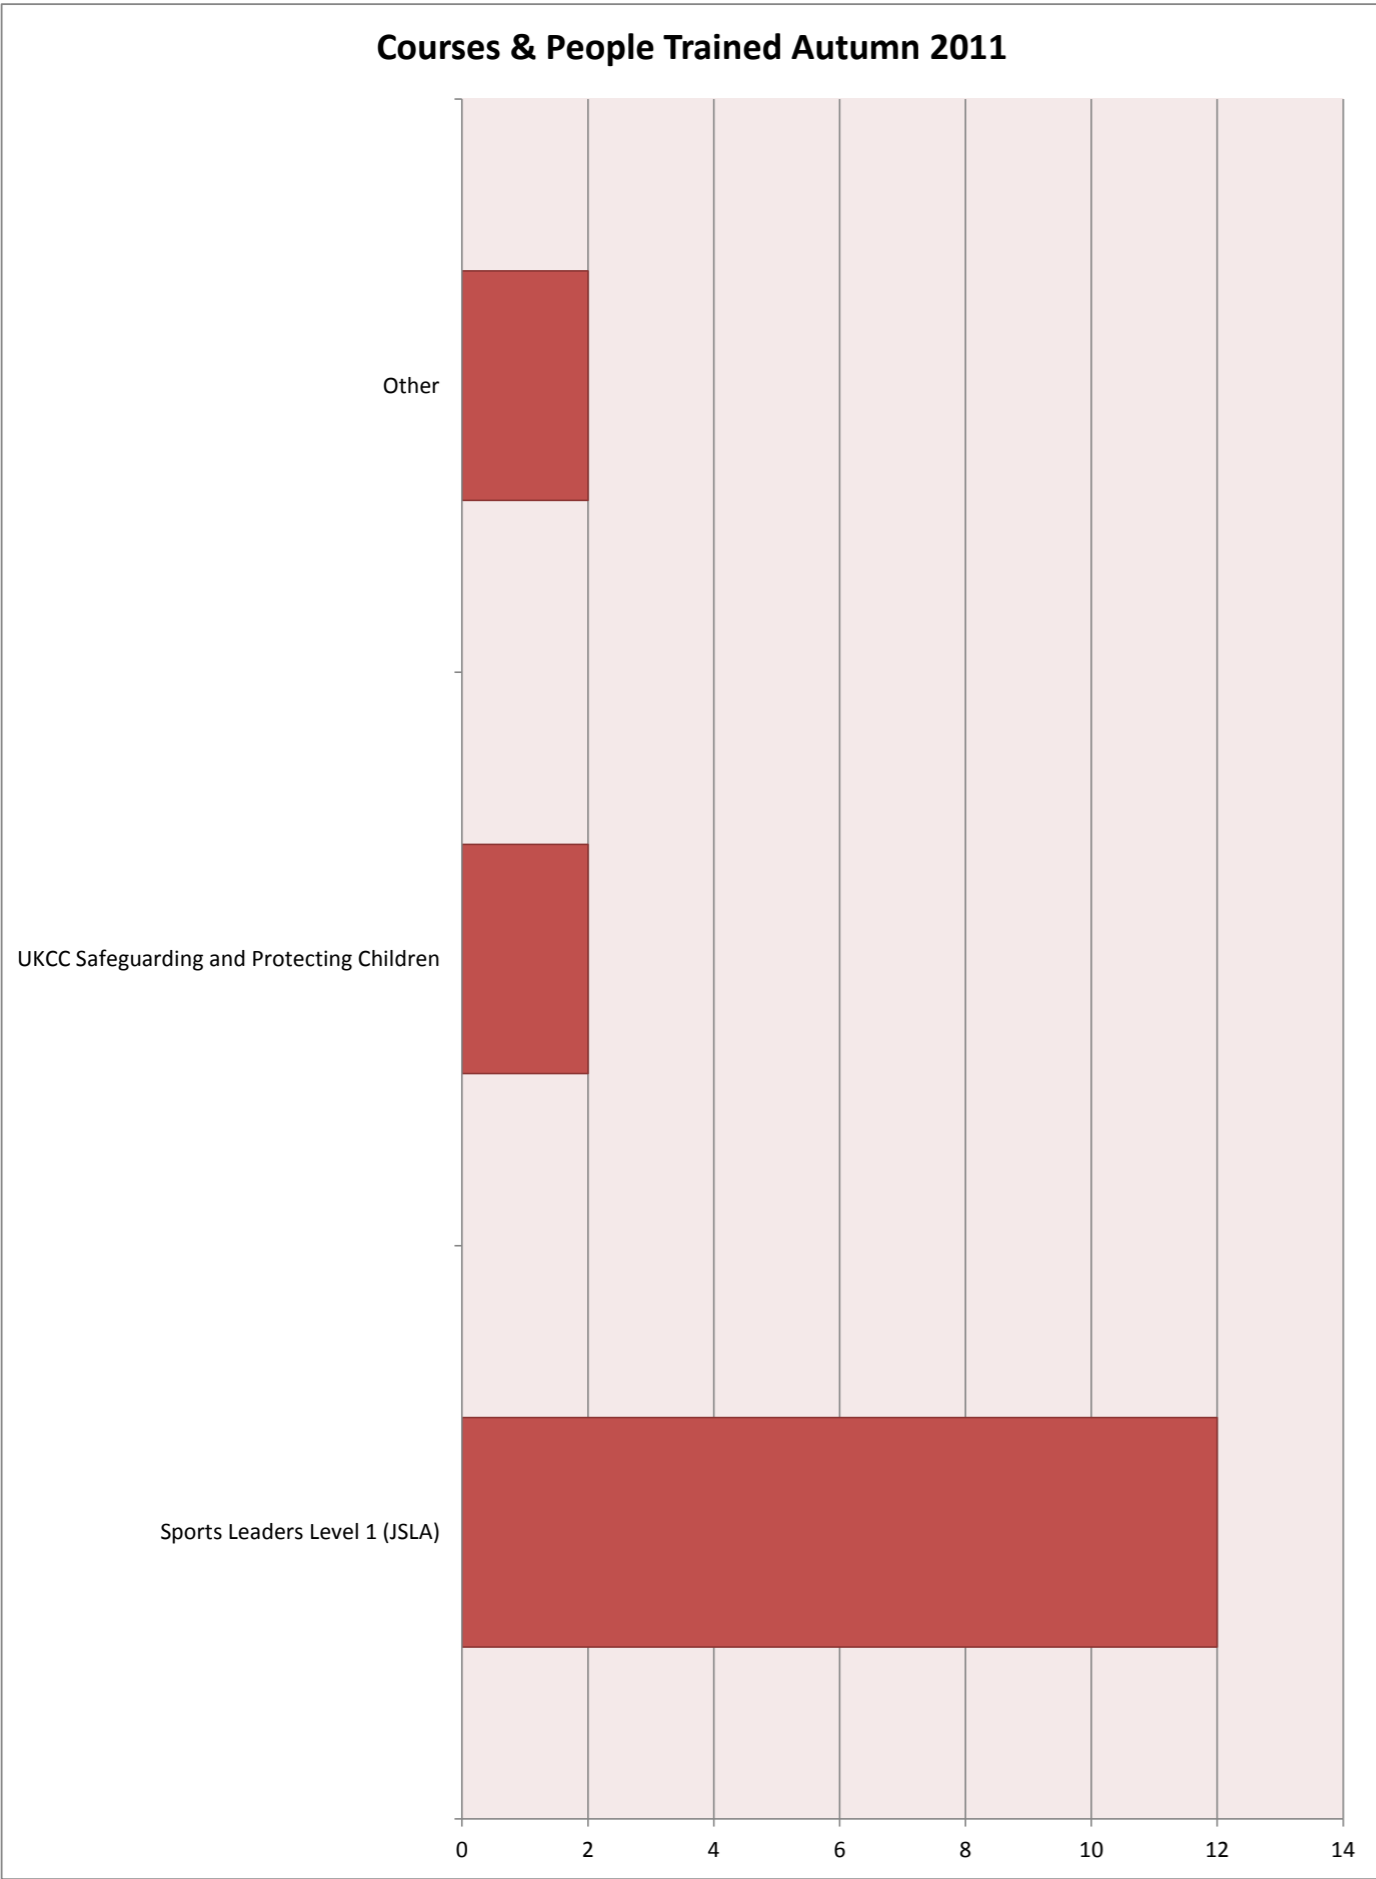

**Total 5x60 Registrations Autumn 2011**

**Total Sessions Delivered Autumn 2011**

**Key Stage Registrations Autumn 2011**

**Time of Sessions Autumn 2011**

**Courses & People Trained Autumn 2011**

**Total Activity Registrations Autumn 2011**