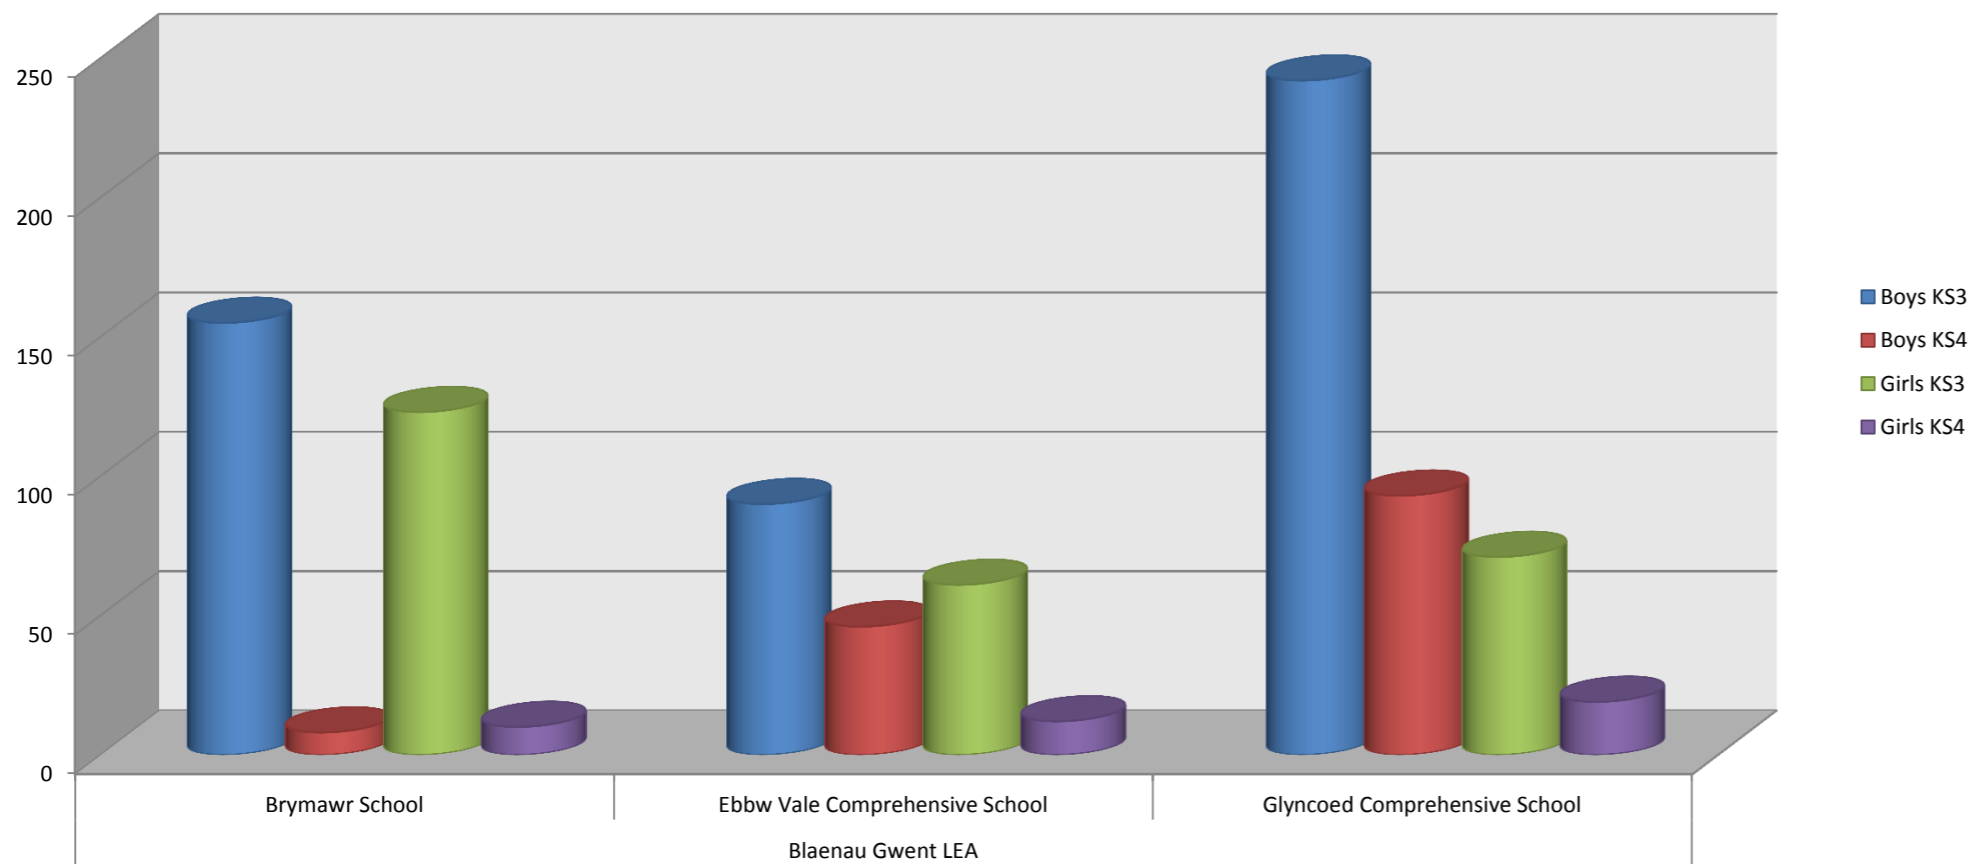

**Total 5x60 Registrations Autumn 2011**

**Total Sessions Delivered Autumn 2011**

**Key Stage Registrations Autumn 2011**

**Time of Sessions Autumn 2011**

**Courses & People Trained Autumn 2011**

**Total Activity Registrations Autumn 2011**

## 5x60 Registrations

Term Autumn 2011

Values										
LA	Sessions	Boys KS3	Boys KS4	Girls KS3	Girls KS4	Total Boys	Total Girls	Total KS3	Total KS4	Total Registrations
Blaenau Gwent LEA	386	487	147	255	41	634	296	742	188	930
Brymawr School	65	155	8	123	10	163	133	278	18	296
Ebbw Vale Comprehensive School	124	90	46	61	12	136	73	151	58	209
Glyncoed Comprehensive School	197	242	93	71	19	335	90	313	112	425
<b>Grand Total</b>	<b>386</b>	<b>487</b>	<b>147</b>	<b>255</b>	<b>41</b>	<b>634</b>	<b>296</b>	<b>742</b>	<b>188</b>	<b>930</b>