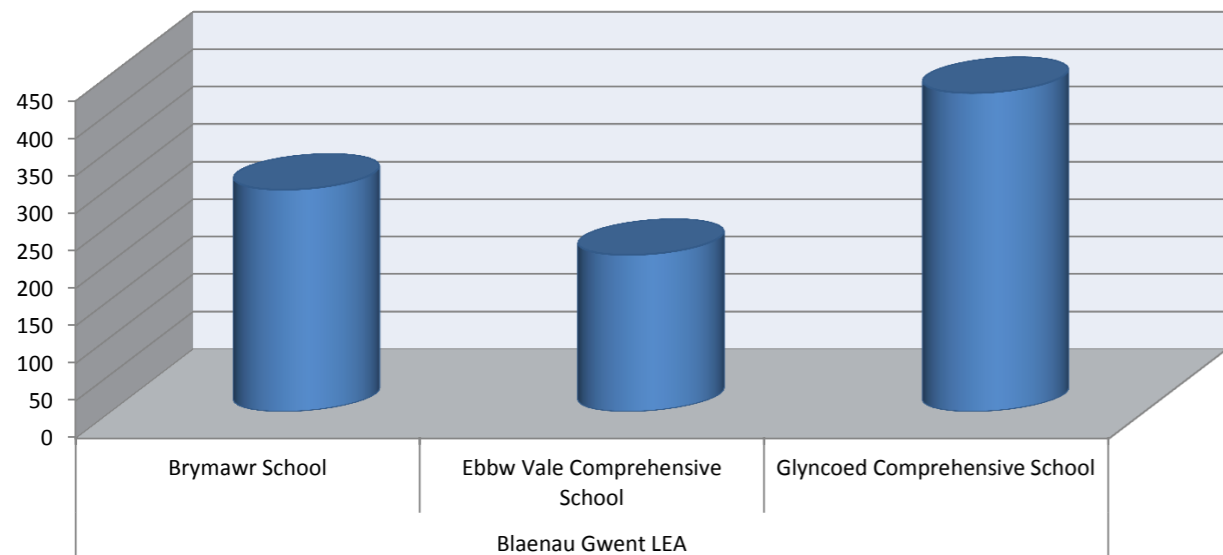

**Total 5x60 Registrations Autumn 2011**

**Total Sessions Delivered Autumn 2011**

**Key Stage Registrations Autumn 2011**

**Time of Sessions Autumn 2011**

**Courses & People Trained Autumn 2011**

**Total Activity Registrations Autumn 2011**

## 5x60 Registrations

Term Autumn 2011

Values										
LA	Sessions	Boys KS3	Boys KS4	Girls KS3	Girls KS4	Total Boys	Total Girls	Total KS3	Total KS4	Total Registrations
Blaenau Gwent LEA	386	487	147	255	41	634	296	742	188	930
Brymawr School	65	155	8	123	10	163	133	278	18	296
Ebbw Vale Comprehensive School	124	90	46	61	12	136	73	151	58	209
Glyncoed Comprehensive School	197	242	93	71	19	335	90	313	112	425
<b>Grand Total</b>	<b>386</b>	<b>487</b>	<b>147</b>	<b>255</b>	<b>41</b>	<b>634</b>	<b>296</b>	<b>742</b>	<b>188</b>	<b>930</b>

## Total Sessions

Term

LA
Blaenau Gwent LEA
Brymawr School
Ebbw Vale Comprehensive School
Glyncoed Comprehensive School
<b>Grand Total</b>