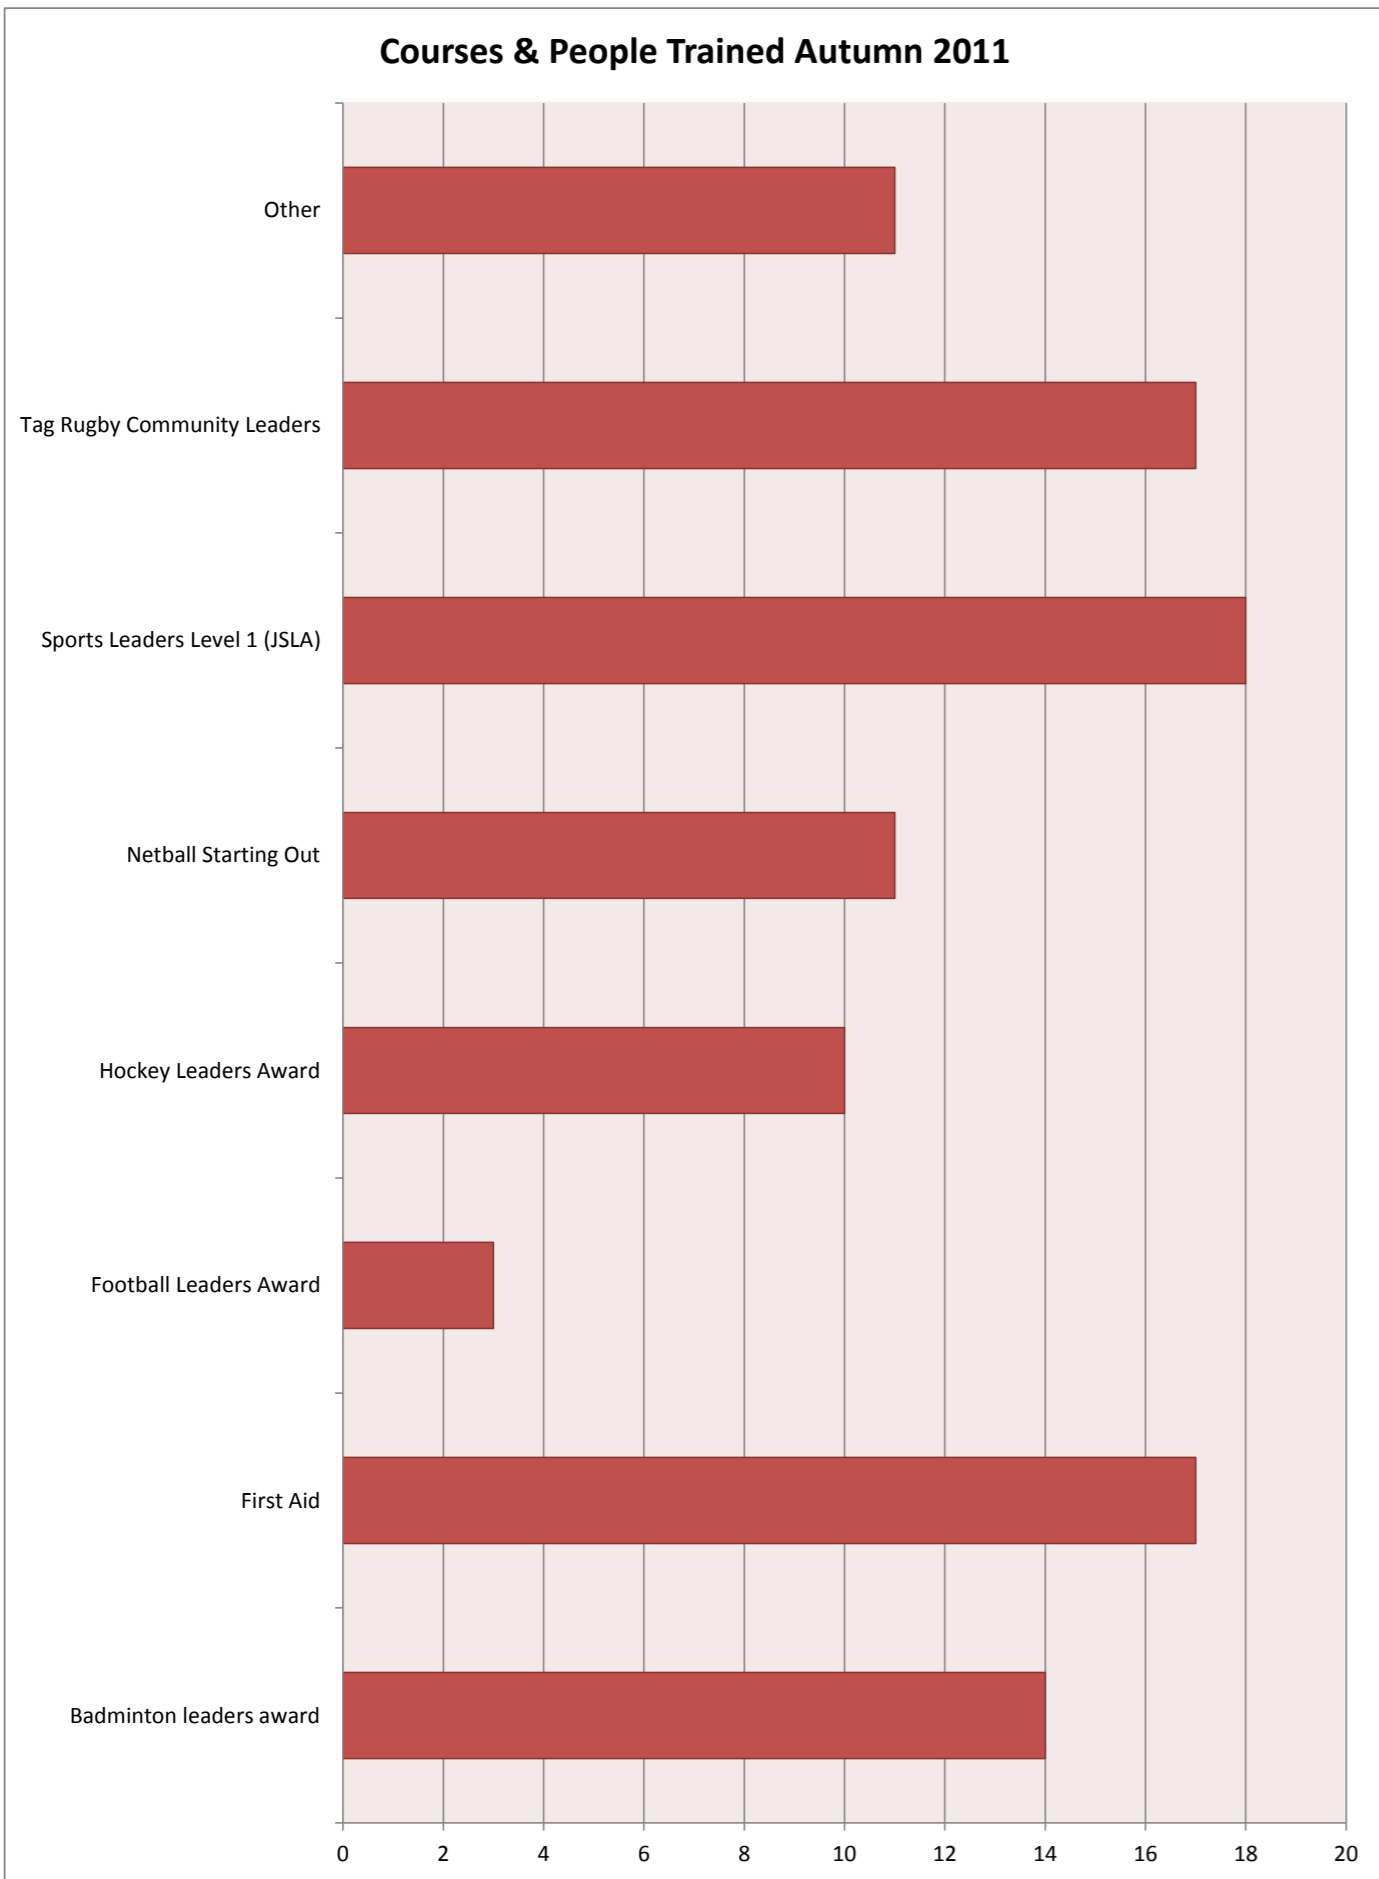

Total 5x60 Registrations Autumn 2011

Total Sessions Delivered Autumn 2011

Key Stage Registrations Autumn 2011

Time of Sessions Autumn 2011

Courses & People Trained Autumn 2011

Total Activity Registrations Autumn 2011