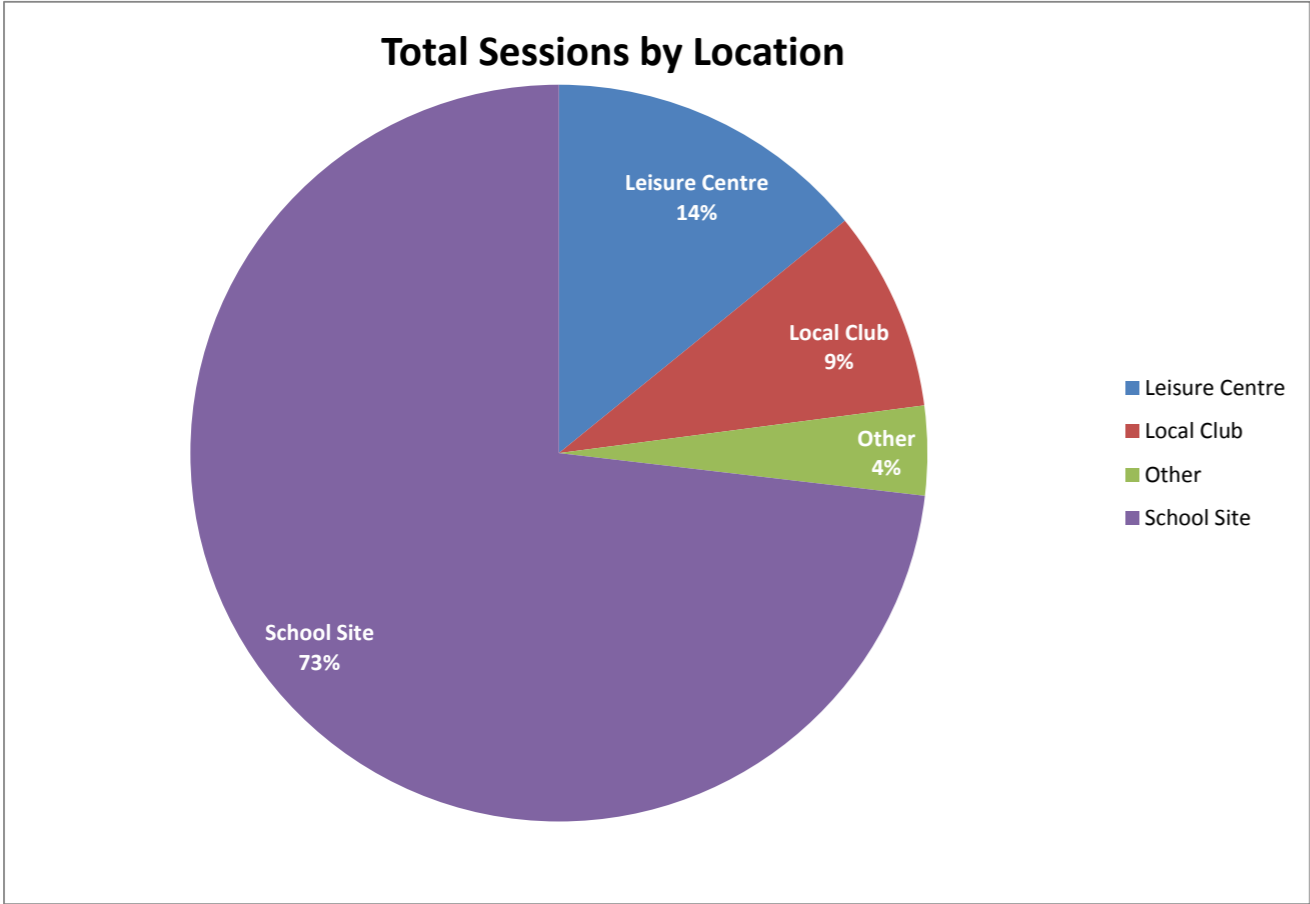

Total 5x60 Registrations Autumn 2011

Total Sessions Delivered Autumn 2011

Key Stage Registrations Autumn 2011

Time of Sessions Autumn 2011

Courses & People Trained Autumn 2011

Total Activity Registrations Autumn 2011