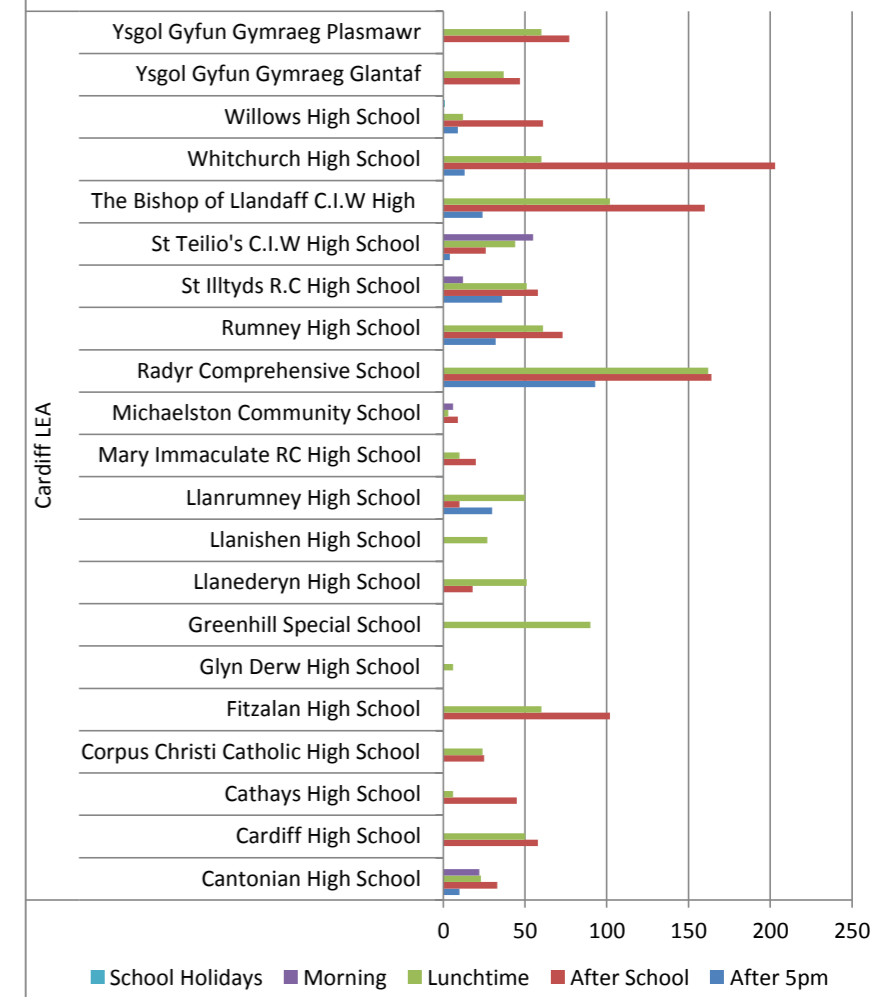

Total 5x60 Registrations Autumn 2011

Total Sessions Delivered Autumn 2011

Key Stage Registrations Autumn 2011

Time of Sessions Autumn 2011

Courses & People Trained Autumn 2011

Total Activity Registrations Autumn 2011