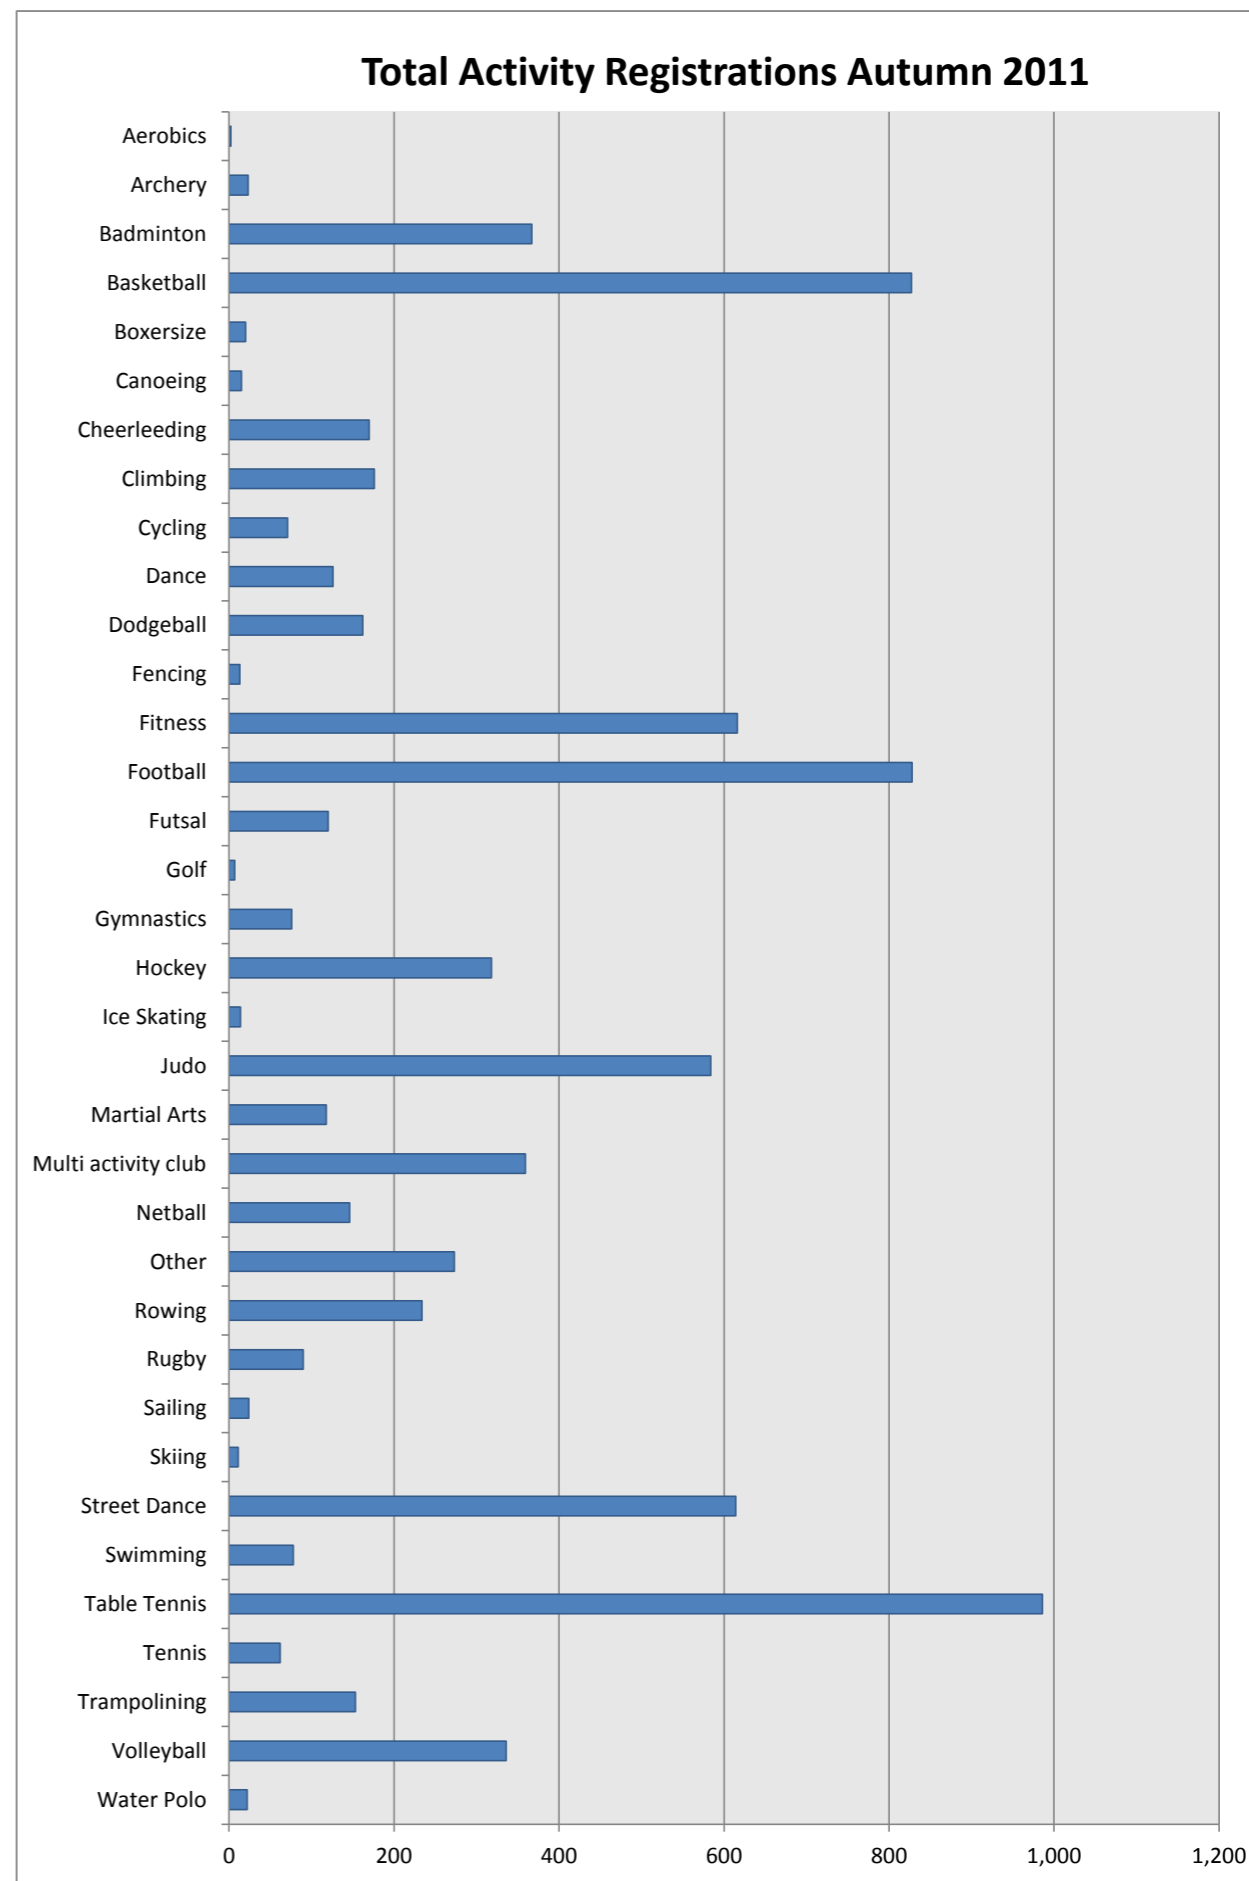

Total 5x60 Registrations Autumn 2011

Total Sessions Delivered Autumn 2011

Key Stage Registrations Autumn 2011

Time of Sessions Autumn 2011

Courses & People Trained Autumn 2011

Total Activity Registrations Autumn 2011