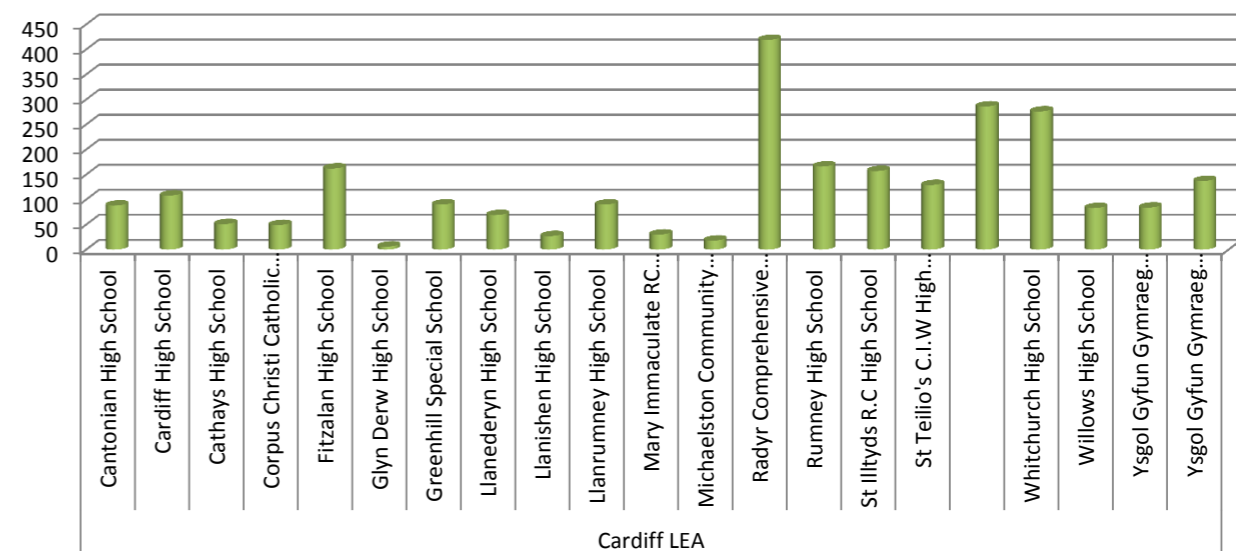

Total 5x60 Registrations Autumn 2011

Total Sessions Delivered Autumn 2011

Key Stage Registrations Autumn 2011

Time of Sessions Autumn 2011

Courses & People Trained Autumn 2011

Total Activity Registrations Autumn 2011