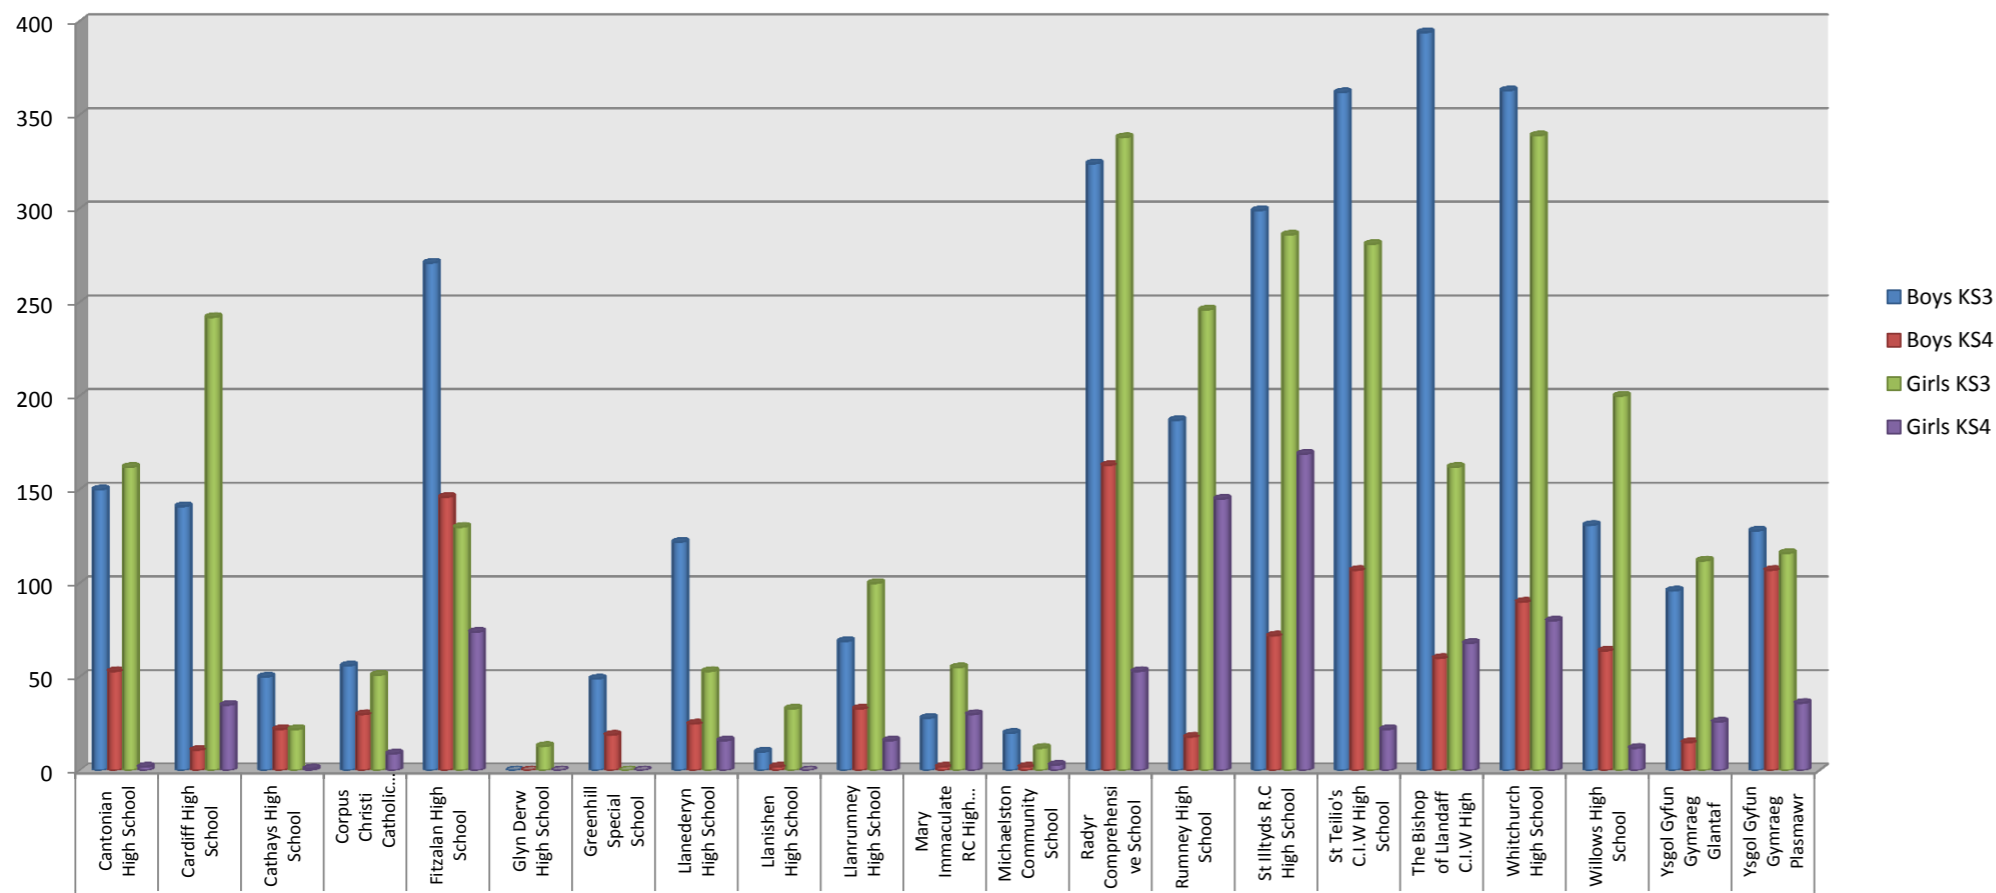

Total 5x60 Registrations Autumn 2011

Total Sessions Delivered Autumn 2011

Key Stage Registrations Autumn 2011

Time of Sessions Autumn 2011

Courses & People Trained Autumn 2011

Total Activity Registrations Autumn 2011