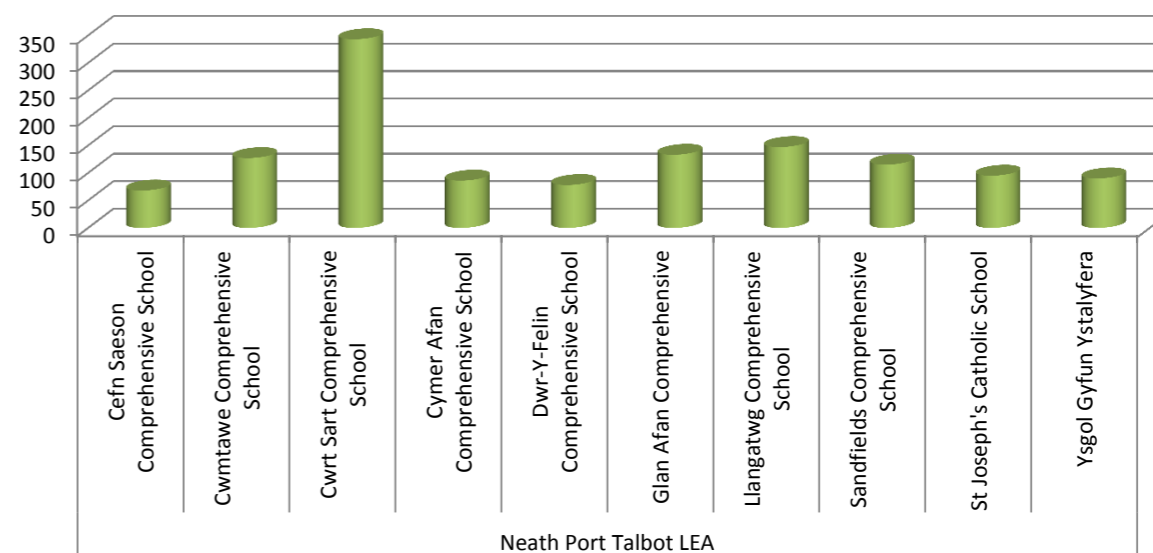

Total 5x60 Registrations Autumn 2011

Total Sessions Delivered Autumn 2011

Key Stage Registrations Autumn 2011

Time of Sessions Autumn 2011

Courses & People Trained Autumn 2011

Total Activity Registrations Autumn 2011

5x60 Registrations

Term Autumn 2011

LA	Values Sessions	Boys KS3	Boys KS4	Girls KS3	Girls KS4	Total Boys	Total Girls	Total KS3	Total KS4	Registrations
Neath Port Talbot LEA	1282	2344	616	1546	782	2960	2328	3890	1398	5288
Cefn Saeson Comprehensive School	68	118	69	72	33	187	105	190	102	292
Cwmtawe Comprehensive School	127	582	19	170	11	601	181	752	30	782
Cwrt Sart Comprehensive School	343	503	193	192	93	696	285	695	286	981
Cymer Afan Comprehensive School	86	148	58	85	35	206	120	233	93	326
Dwr-Y-Felin Comprehensive School	78	165	54	182	30	219	212	347	84	431
Glan Afan Comprehensive	133	160	33	179	71	193	250	339	104	443
Llangatwg Comprehensive School	147	245	41	213	157	286	370	458	198	656
Sandfields Comprehensive School	115	159	41	230	29	200	259	389	70	459
St Joseph's Catholic School	95	148	5	86	139	153	225	234	144	378
Ysgol Gyfun Ystalyfera	90	116	103	137	184	219	321	253	287	540
Grand Total	1,282	2,344	616	1,546	782	2,960	2,328	3,890	1,398	5,288