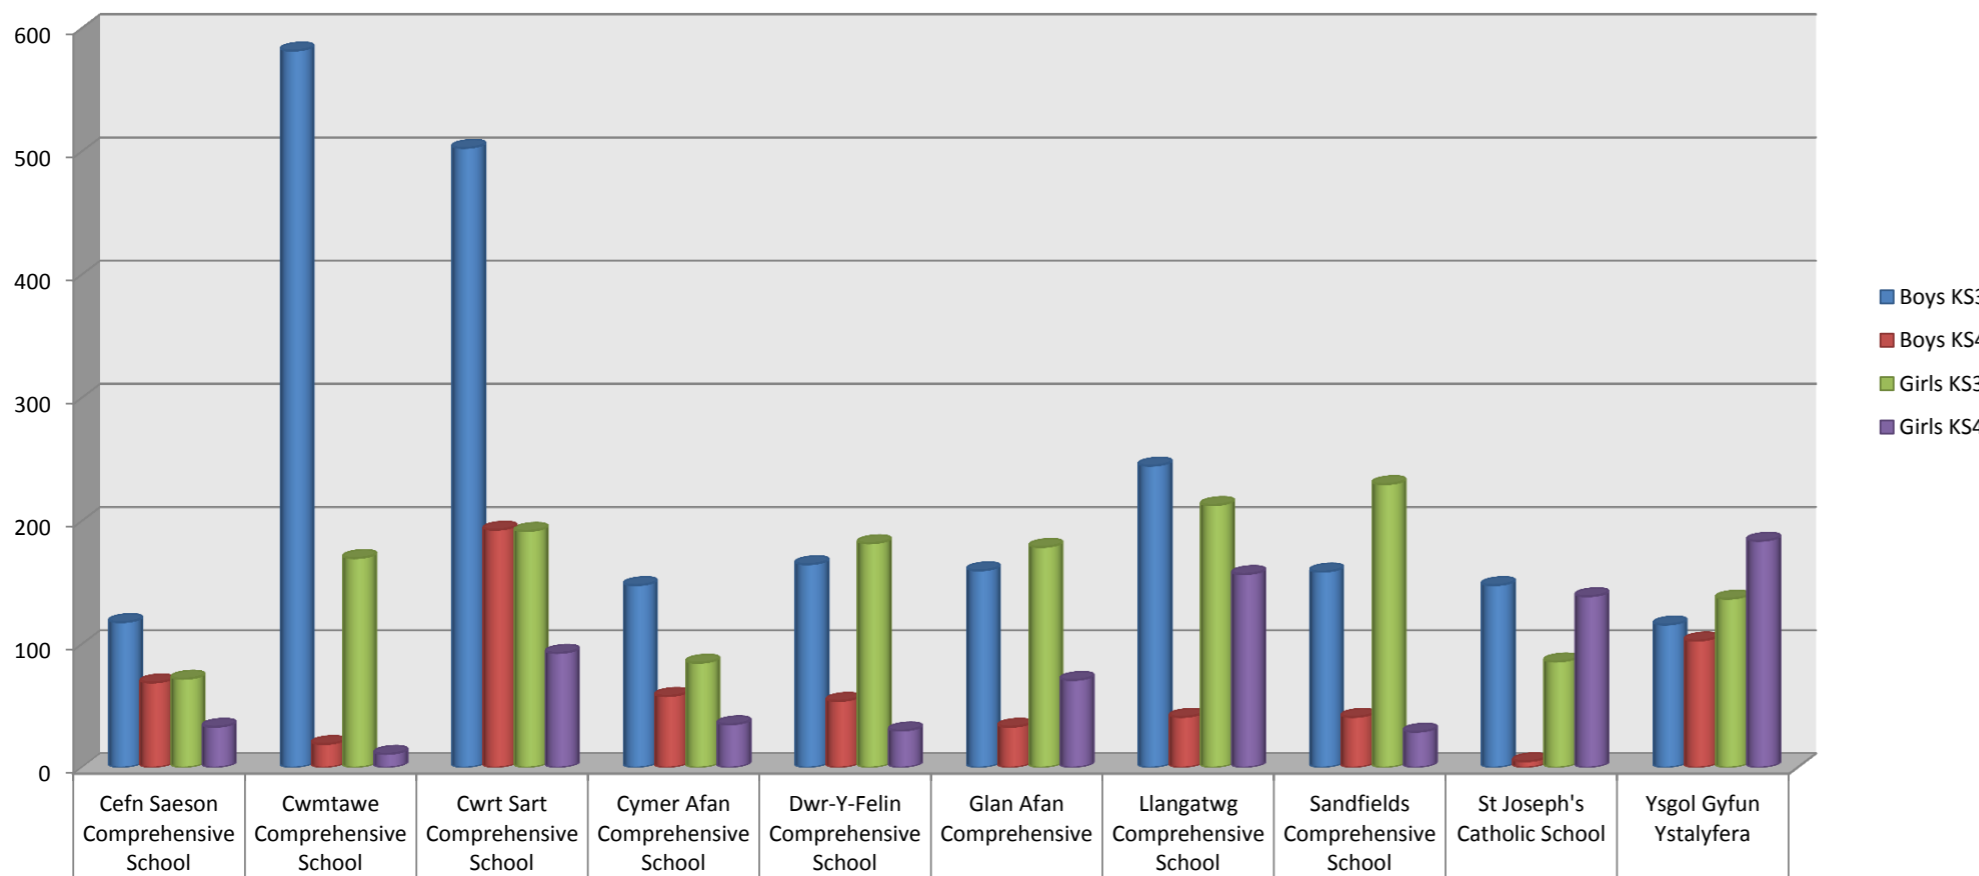

Total 5x60 Registrations Autumn 2011

Total Sessions Delivered Autumn 2011

Key Stage Registrations Autumn 2011

Time of Sessions Autumn 2011

Courses & People Trained Autumn 2011

Total Activity Registrations Autumn 2011