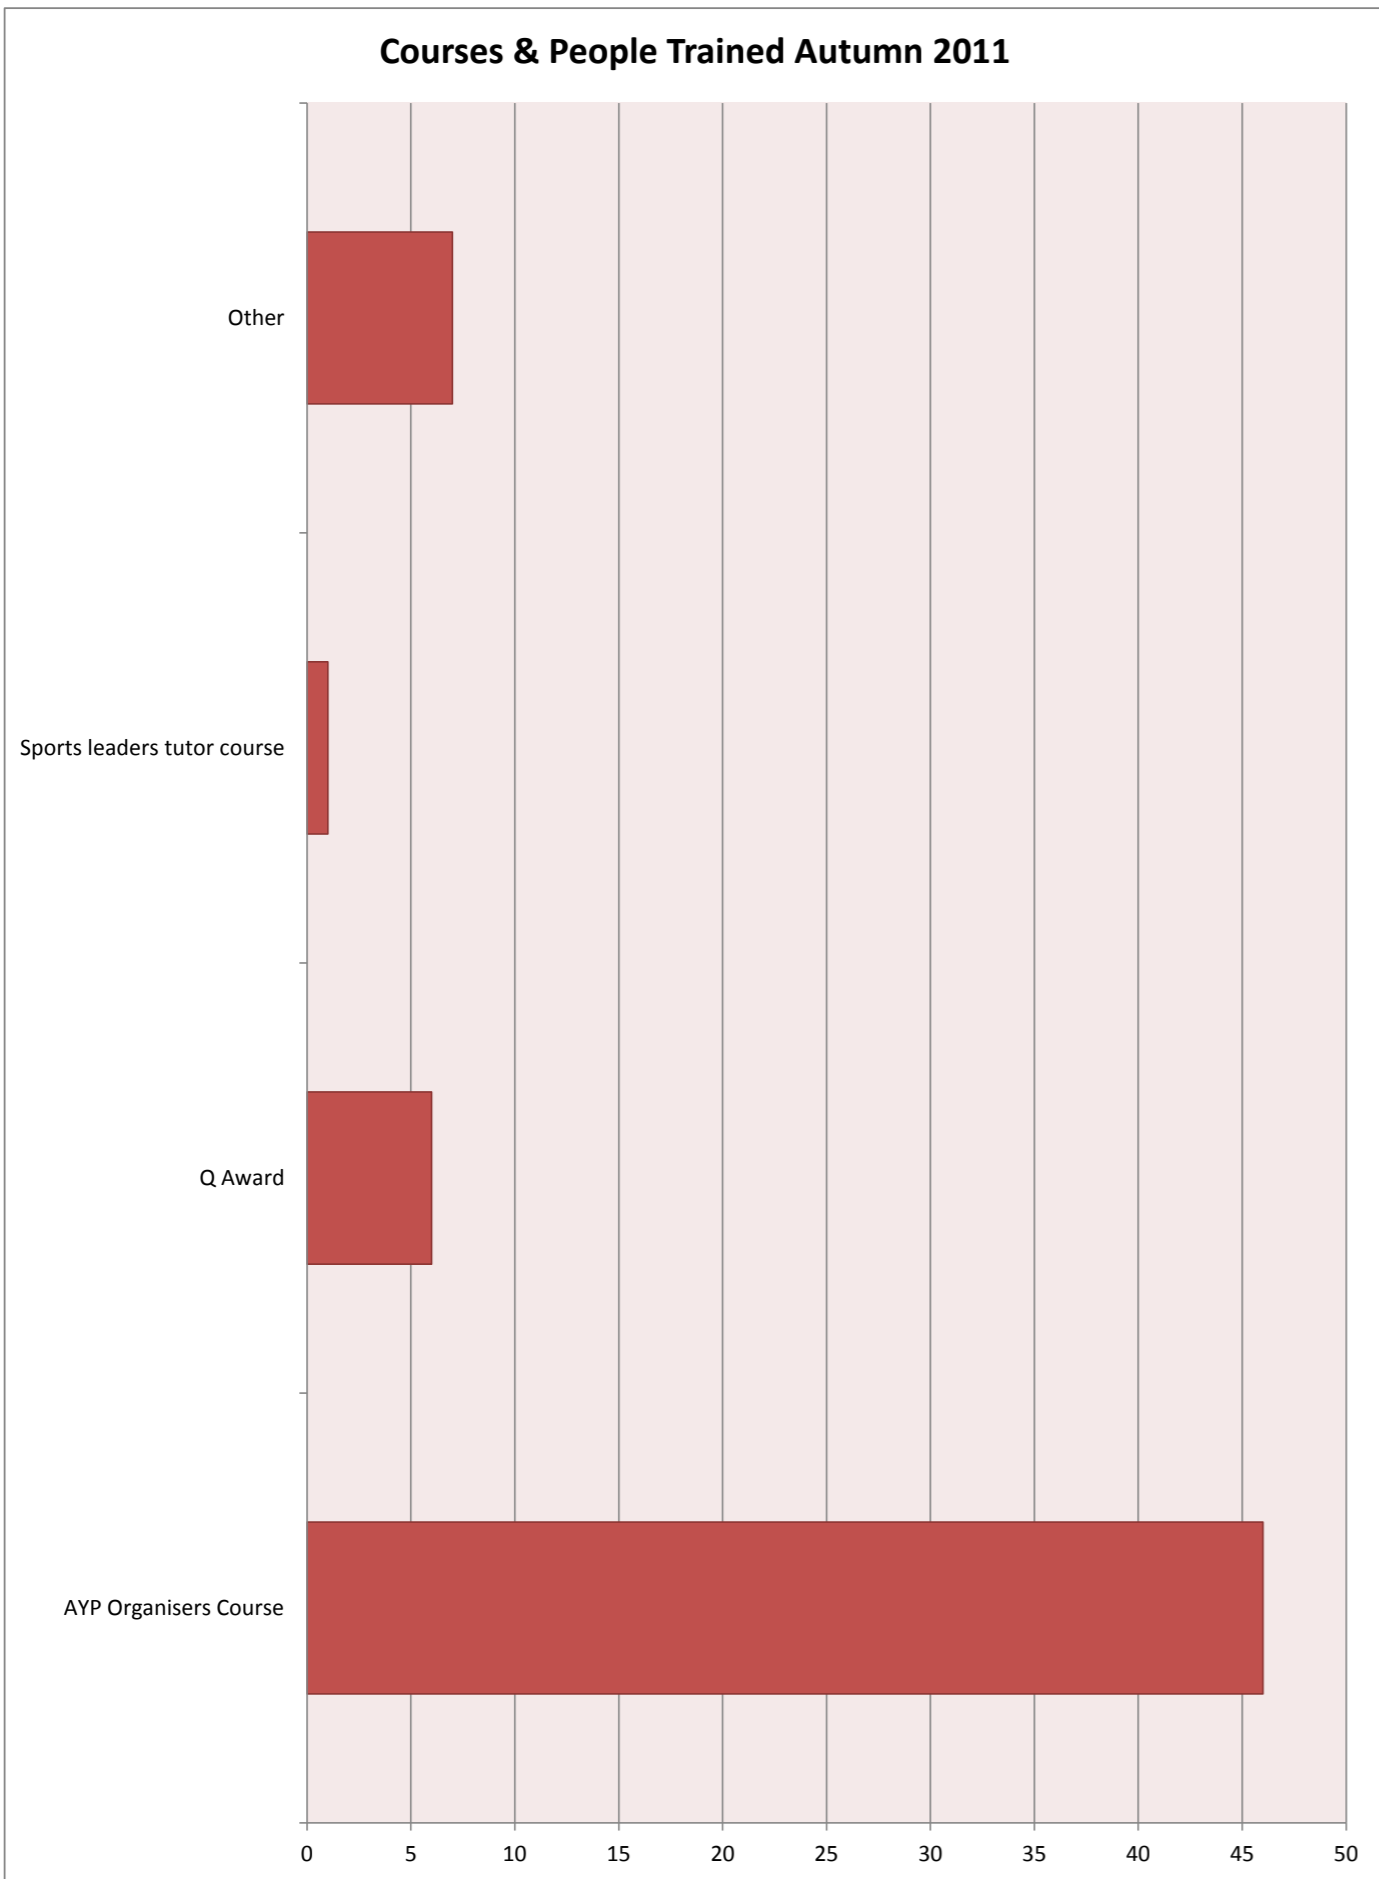

Total 5x60 Registrations Autumn 2011

Total Sessions Delivered Autumn 2011

Key Stage Registrations Autumn 2011

Time of Sessions Autumn 2011

Courses & People Trained Autumn 2011

Total Activity Registrations Autumn 2011