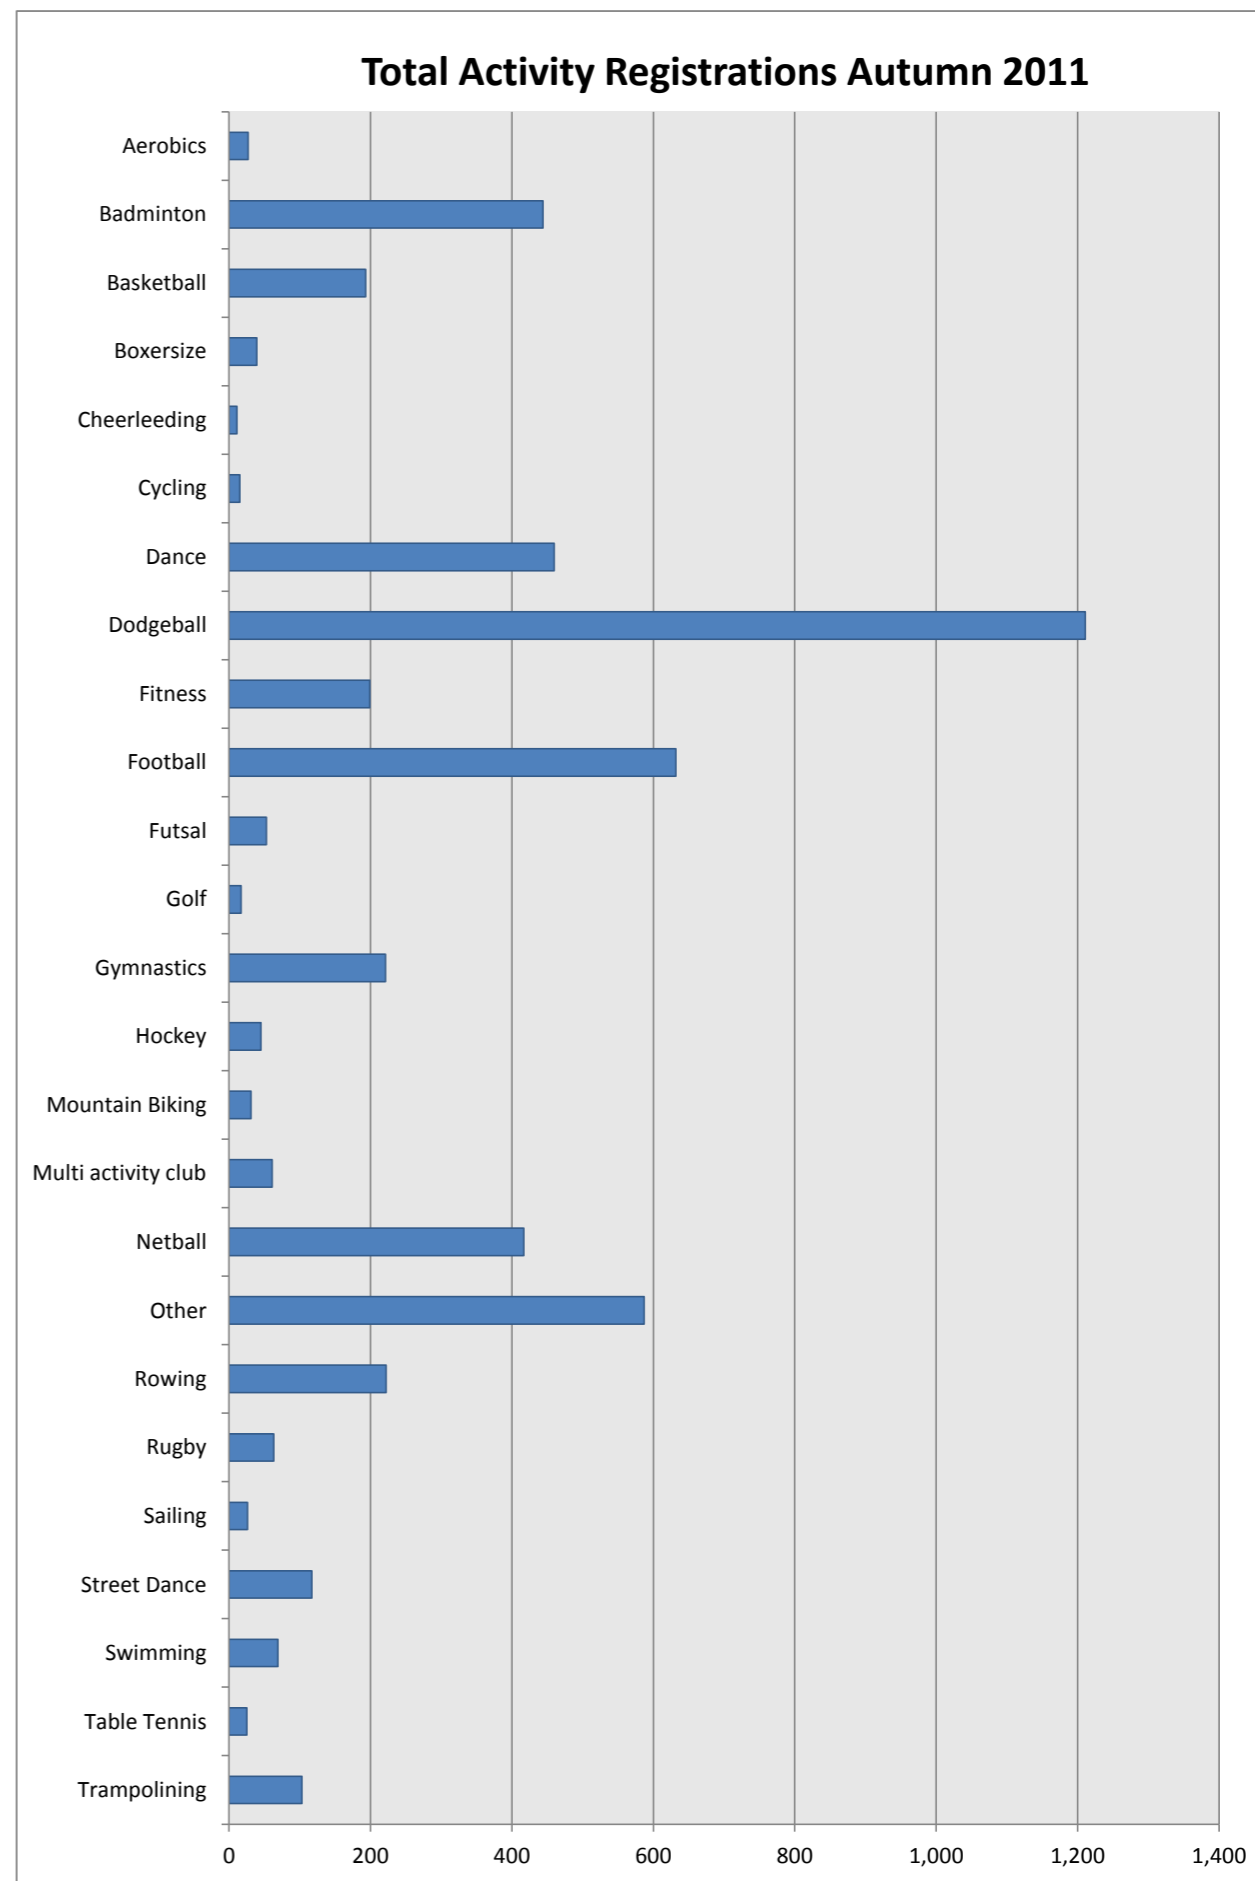

Total 5x60 Registrations Autumn 2011

Total Sessions Delivered Autumn 2011

Key Stage Registrations Autumn 2011

Time of Sessions Autumn 2011

Courses & People Trained Autumn 2011

Total Activity Registrations Autumn 2011