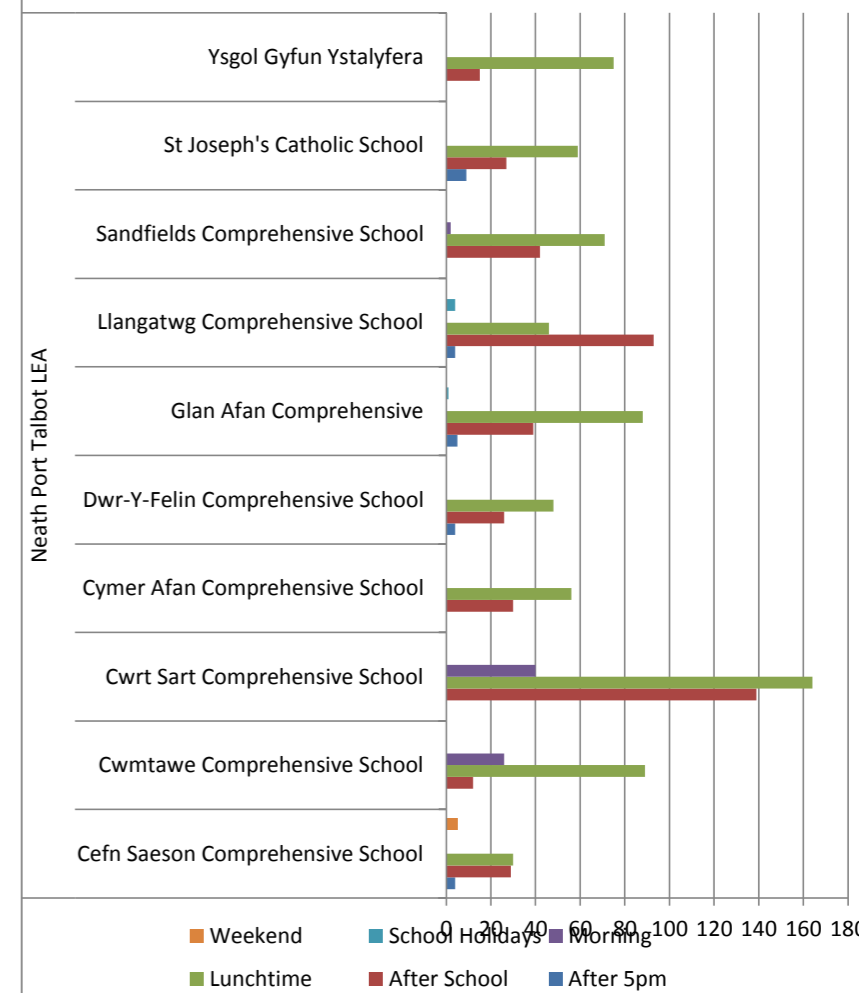

Total 5x60 Registrations Autumn 2011

Total Sessions Delivered Autumn 2011

Key Stage Registrations Autumn 2011

Time of Sessions Autumn 2011

Courses & People Trained Autumn 2011

Total Activity Registrations Autumn 2011

5x60 Registrations

Term Autumn 2011

LA	Values Sessions	Boys KS3	Boys KS4	Girls KS3	Girls KS4	Total Boys	Total Girls	Total KS3	Total KS4	Registrations
Neath Port Talbot LEA	1282	2344	616	1546	782	2960	2328	3890	1398	5288
Cefn Saeson Comprehensive School	68	118	69	72	33	187	105	190	102	292
Cwmtawe Comprehensive School	127	582	19	170	11	601	181	752	30	782
Cwrt Sart Comprehensive School	343	503	193	192	93	696	285	695	286	981
Cymer Afan Comprehensive School	86	148	58	85	35	206	120	233	93	326
Dwr-Y-Felin Comprehensive School	78	165	54	182	30	219	212	347	84	431
Glan Afan Comprehensive	133	160	33	179	71	193	250	339	104	443
Llangatwg Comprehensive School	147	245	41	213	157	286	370	458	198	656
Sandfields Comprehensive School	115	159	41	230	29	200	259	389	70	459
St Joseph's Catholic School	95	148	5	86	139	153	225	234	144	378
Ysgol Gyfun Ystalyfera	90	116	103	137	184	219	321	253	287	540
Grand Total	1,282	2,344	616	1,546	782	2,960	2,328	3,890	1,398	5,288