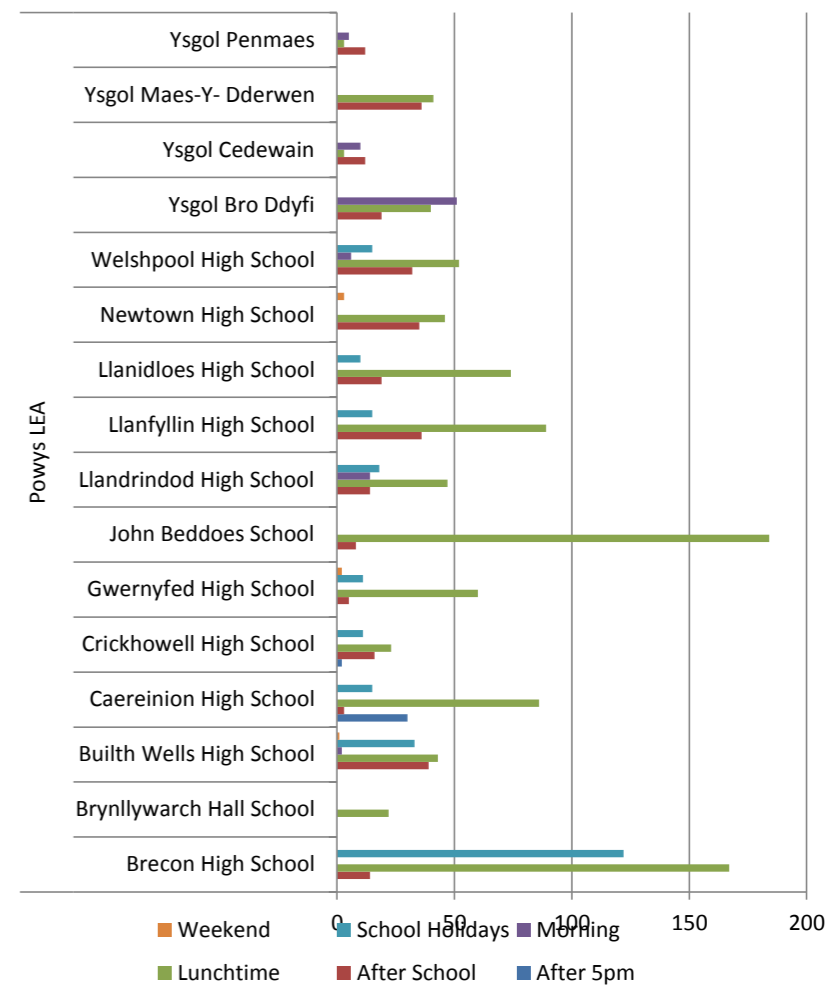

Total 5x60 Registrations Autumn 2011

Total Sessions Delivered Autumn 2011

Key Stage Registrations Autumn 2011

Time of Sessions Autumn 2011

Courses & People Trained Autumn 2011

Total Activity Registrations Autumn 2011

5x60 Registrations

Term Autumn 2011

LA	Values									
	Sessions	Boys KS3	Boys KS4	Girls KS3	Girls KS4	Total Boys	Total Girls	Total KS3	Total KS4	Total Registrations
Powys LEA	1656	2725	789	1836	485	3514	2321	4561	1274	5835
Brecon High School	303	261	174	302	32	435	334	563	206	769
Brynlywarch Hall School	22	28	10	6	1	38	7	34	11	45
Builth Wells High School	118	160	26	78	40	186	118	238	66	304
Caereinion High School	134	155	51	86	26	206	112	241	77	318
Crickhowell High School	52	39	29	49	14	68	63	88	43	131
Gwernyfed High School	78	222	30	110	72	252	182	332	102	434
John Beddoes School	192	133	107	147	28	240	175	280	135	415
Llandrindod High School	93	243	47	105	0	290	105	348	47	395
Llanfyllin High School	140	146	56	118	38	202	156	264	94	358
Llanidloes High School	103	203	60	98	41	263	139	301	101	402
Newtown High School	84	180	20	61	29	200	90	241	49	290
Welshpool High School	105	425	61	239	17	486	256	664	78	742
Ysgol Bro Ddyfi	110	293	61	223	86	354	309	516	147	663
Ysgol Cedewain	25	35	6	30	5	41	35	65	11	76
Ysgol Maes-Y- Dderwen	77	176	25	171	51	201	222	347	76	423
Ysgol Penmaes	20	26	26	13	5	52	18	39	31	70
Grand Total	1,656	2,725	789	1,836	485	3,514	2,321	4,561	1,274	5,835