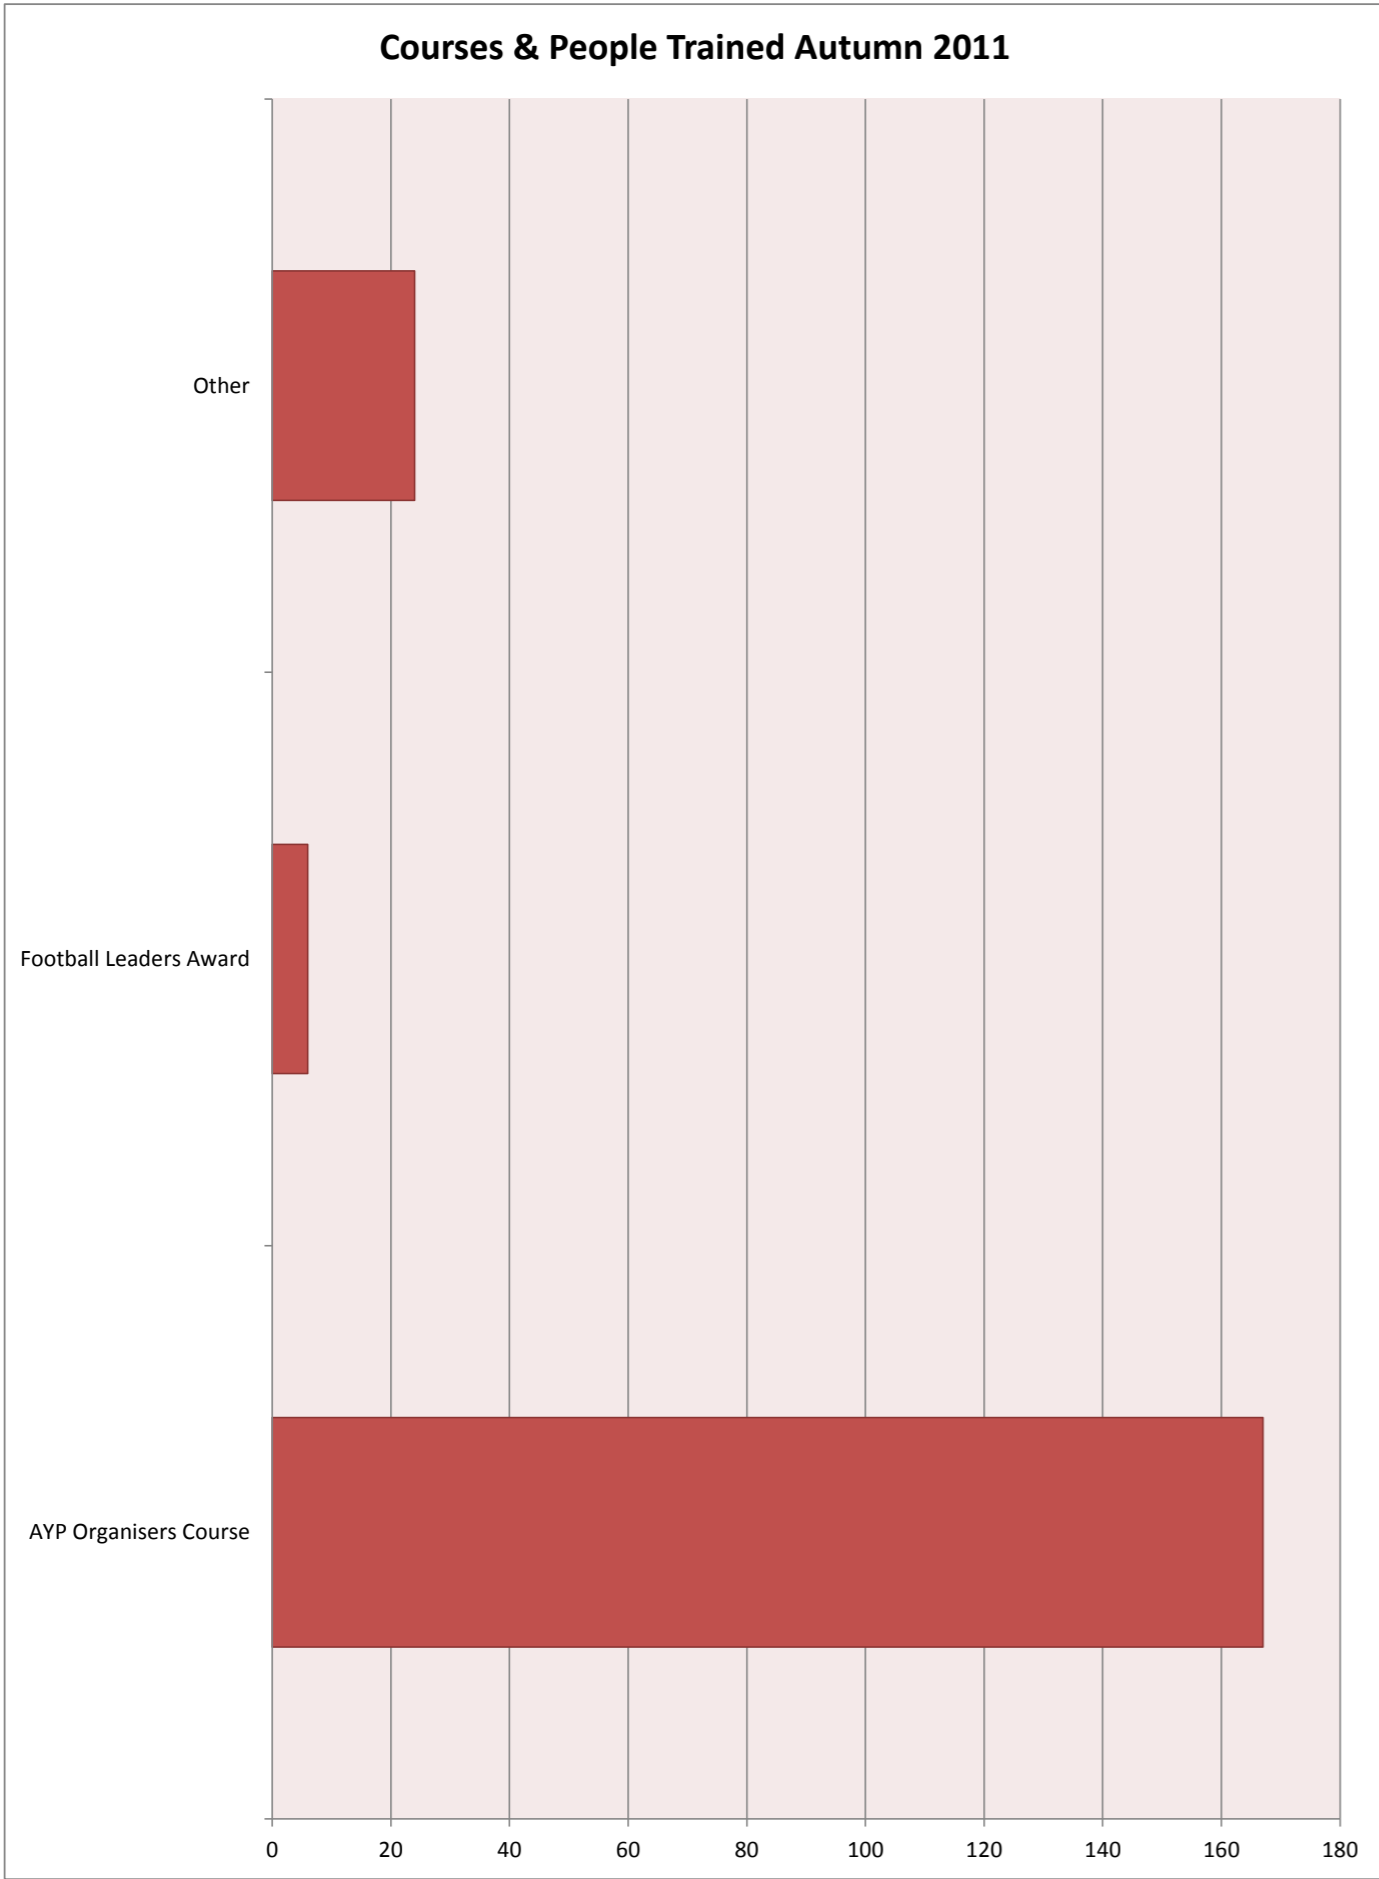

Total 5x60 Registrations Autumn 2011

Total Sessions Delivered Autumn 2011

Key Stage Registrations Autumn 2011

Time of Sessions Autumn 2011

Courses & People Trained Autumn 2011

Total Activity Registrations Autumn 2011