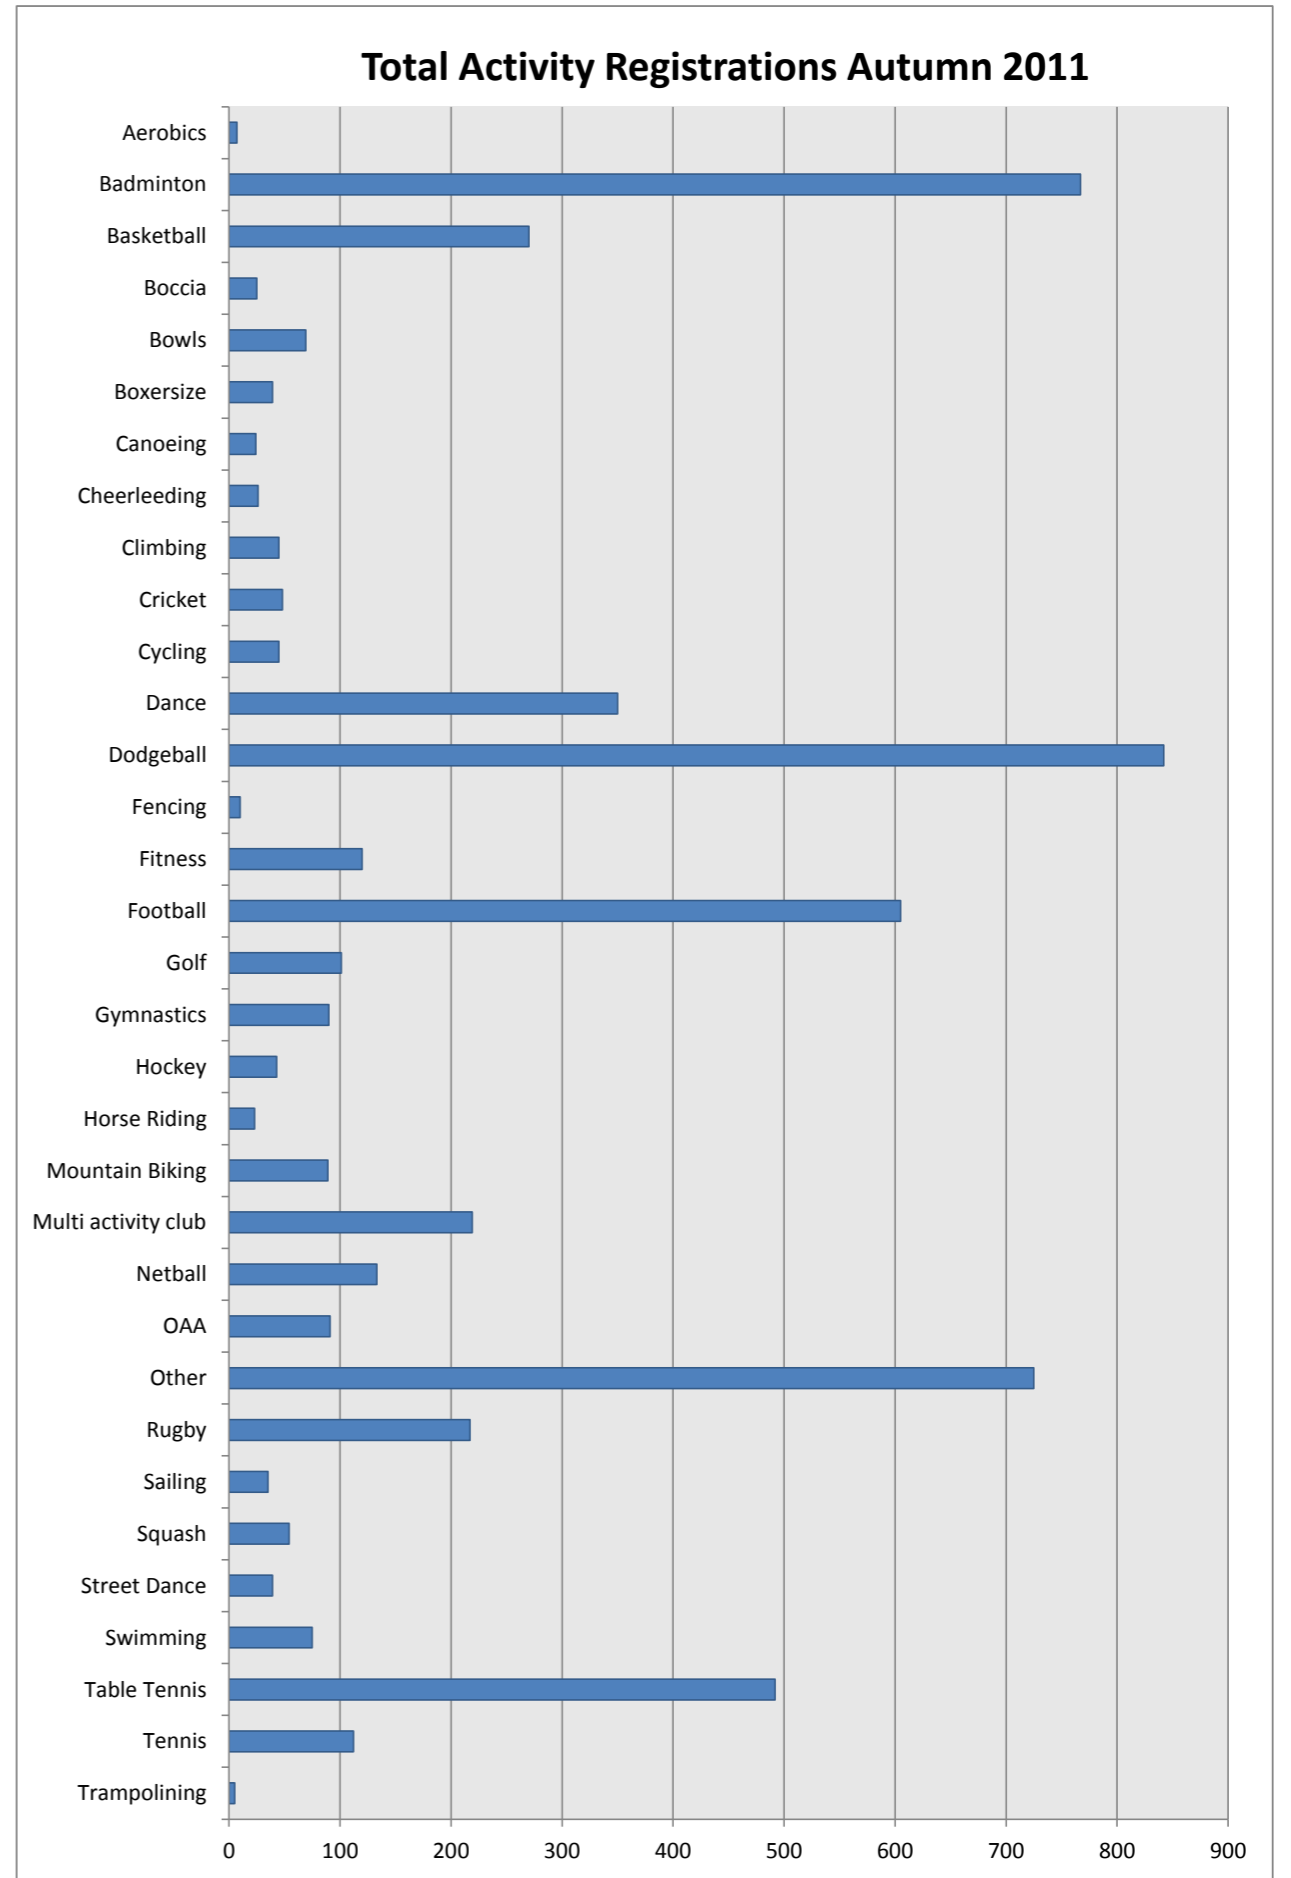

Total 5x60 Registrations Autumn 2011

Total Sessions Delivered Autumn 2011

Key Stage Registrations Autumn 2011

Time of Sessions Autumn 2011

Courses & People Trained Autumn 2011

Total Activity Registrations Autumn 2011

5x60 Registrations

Term Autumn 2011

LA	Values									
	Sessions	Boys KS3	Boys KS4	Girls KS3	Girls KS4	Total Boys	Total Girls	Total KS3	Total KS4	Total Registrations
Powys LEA	1656	2725	789	1836	485	3514	2321	4561	1274	5835
Brecon High School	303	261	174	302	32	435	334	563	206	769
Brynlywarch Hall School	22	28	10	6	1	38	7	34	11	45
Builth Wells High School	118	160	26	78	40	186	118	238	66	304
Caereinion High School	134	155	51	86	26	206	112	241	77	318
Crickhowell High School	52	39	29	49	14	68	63	88	43	131
Gwernyfed High School	78	222	30	110	72	252	182	332	102	434
John Beddoes School	192	133	107	147	28	240	175	280	135	415
Llandrindod High School	93	243	47	105	0	290	105	348	47	395
Llanfyllin High School	140	146	56	118	38	202	156	264	94	358
Llanidloes High School	103	203	60	98	41	263	139	301	101	402
Newtown High School	84	180	20	61	29	200	90	241	49	290
Welshpool High School	105	425	61	239	17	486	256	664	78	742
Ysgol Bro Ddyfi	110	293	61	223	86	354	309	516	147	663
Ysgol Cedewain	25	35	6	30	5	41	35	65	11	76
Ysgol Maes-Y- Dderwen	77	176	25	171	51	201	222	347	76	423
Ysgol Penmaes	20	26	26	13	5	52	18	39	31	70
Grand Total	1,656	2,725	789	1,836	485	3,514	2,321	4,561	1,274	5,835