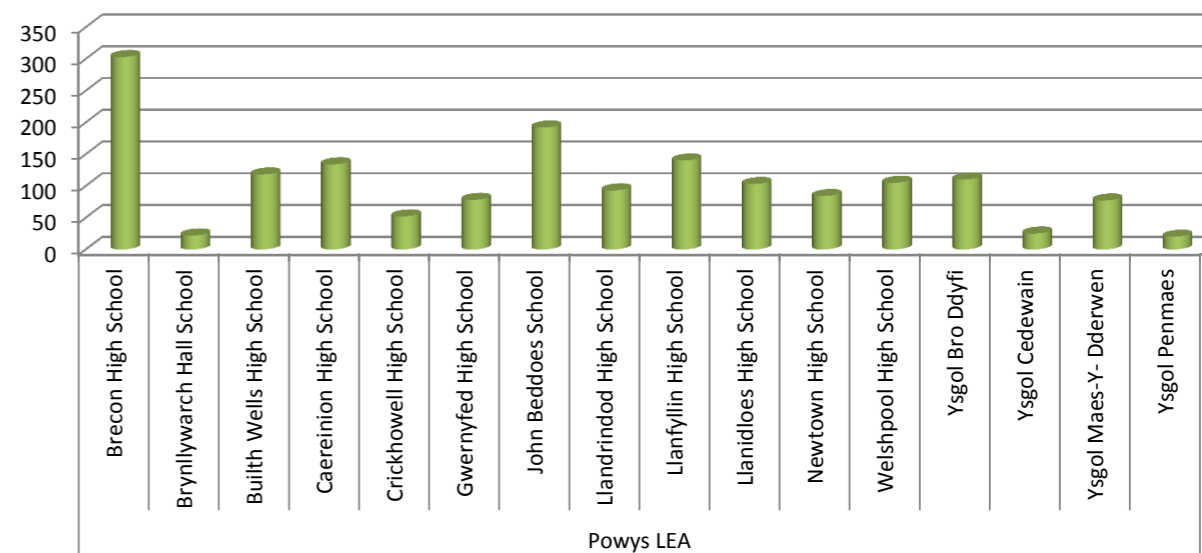

Total 5x60 Registrations Autumn 2011

Total Sessions Delivered Autumn 2011

Key Stage Registrations Autumn 2011

Time of Sessions Autumn 2011

Courses & People Trained Autumn 2011

Total Activity Registrations Autumn 2011

5x60 Registrations

Term Autumn 2011

LA	Values									
	Sessions	Boys KS3	Boys KS4	Girls KS3	Girls KS4	Total Boys	Total Girls	Total KS3	Total KS4	Total Registrations
Powys LEA	1656	2725	789	1836	485	3514	2321	4561	1274	5835
Brecon High School	303	261	174	302	32	435	334	563	206	769
Brynlywarch Hall School	22	28	10	6	1	38	7	34	11	45
Builth Wells High School	118	160	26	78	40	186	118	238	66	304
Caereinion High School	134	155	51	86	26	206	112	241	77	318
Crickhowell High School	52	39	29	49	14	68	63	88	43	131
Gwernyfed High School	78	222	30	110	72	252	182	332	102	434
John Beddoes School	192	133	107	147	28	240	175	280	135	415
Llandrindod High School	93	243	47	105	0	290	105	348	47	395
Llanfyllin High School	140	146	56	118	38	202	156	264	94	358
Llanidloes High School	103	203	60	98	41	263	139	301	101	402
Newtown High School	84	180	20	61	29	200	90	241	49	290
Welshpool High School	105	425	61	239	17	486	256	664	78	742
Ysgol Bro Ddyfi	110	293	61	223	86	354	309	516	147	663
Ysgol Cedewain	25	35	6	30	5	41	35	65	11	76
Ysgol Maes-Y- Dderwen	77	176	25	171	51	201	222	347	76	423
Ysgol Penmaes	20	26	26	13	5	52	18	39	31	70
Grand Total	1,656	2,725	789	1,836	485	3,514	2,321	4,561	1,274	5,835