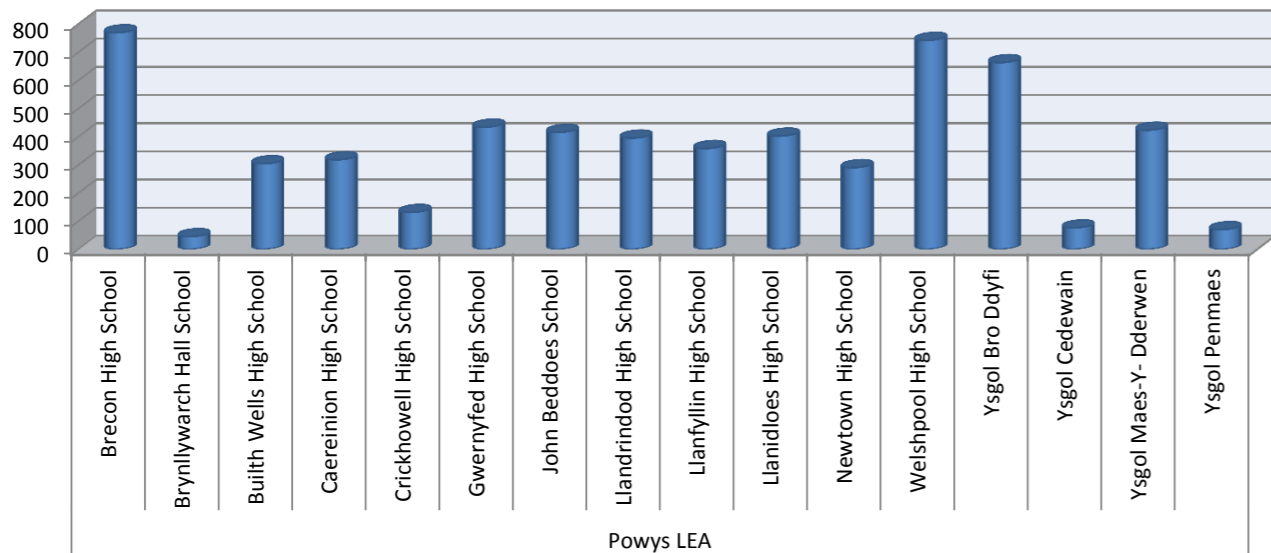

Total 5x60 Registrations Autumn 2011

Total Sessions Delivered Autumn 2011

Key Stage Registrations Autumn 2011

Time of Sessions Autumn 2011

Courses & People Trained Autumn 2011

Total Activity Registrations Autumn 2011

5x60 Registrations

Term Autumn 2011

LA	Values									
	Sessions	Boys KS3	Boys KS4	Girls KS3	Girls KS4	Total Boys	Total Girls	Total KS3	Total KS4	Total Registrations
Powys LEA	1656	2725	789	1836	485	3514	2321	4561	1274	5835
Brecon High School	303	261	174	302	32	435	334	563	206	769
Brynlywarch Hall School	22	28	10	6	1	38	7	34	11	45
Builth Wells High School	118	160	26	78	40	186	118	238	66	304
Caereinion High School	134	155	51	86	26	206	112	241	77	318
Crickhowell High School	52	39	29	49	14	68	63	88	43	131
Gwernyfed High School	78	222	30	110	72	252	182	332	102	434
John Beddoes School	192	133	107	147	28	240	175	280	135	415
Llandrindod High School	93	243	47	105	0	290	105	348	47	395
Llanfyllin High School	140	146	56	118	38	202	156	264	94	358
Llanidloes High School	103	203	60	98	41	263	139	301	101	402
Newtown High School	84	180	20	61	29	200	90	241	49	290
Welshpool High School	105	425	61	239	17	486	256	664	78	742
Ysgol Bro Ddyfi	110	293	61	223	86	354	309	516	147	663
Ysgol Cedewain	25	35	6	30	5	41	35	65	11	76
Ysgol Maes-Y- Dderwen	77	176	25	171	51	201	222	347	76	423
Ysgol Penmaes	20	26	26	13	5	52	18	39	31	70
Grand Total	1,656	2,725	789	1,836	485	3,514	2,321	4,561	1,274	5,835