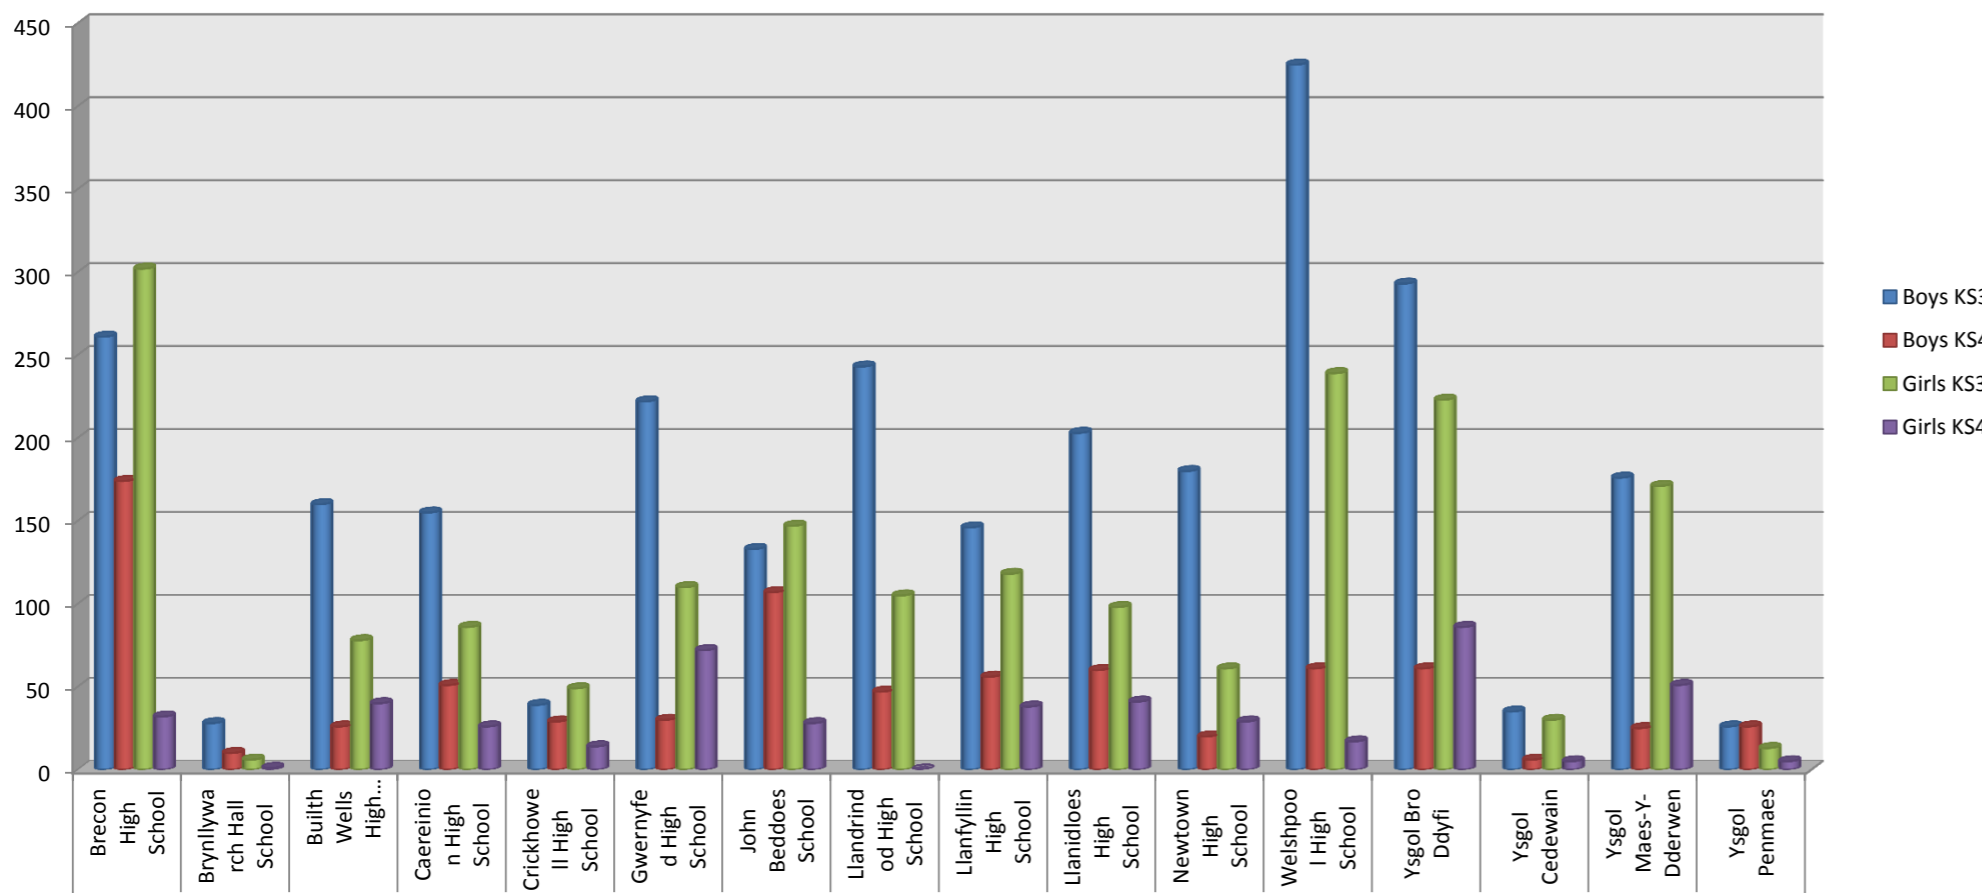

Total 5x60 Registrations Autumn 2011

Total Sessions Delivered Autumn 2011

Key Stage Registrations Autumn 2011

Time of Sessions Autumn 2011

Courses & People Trained Autumn 2011

Total Activity Registrations Autumn 2011