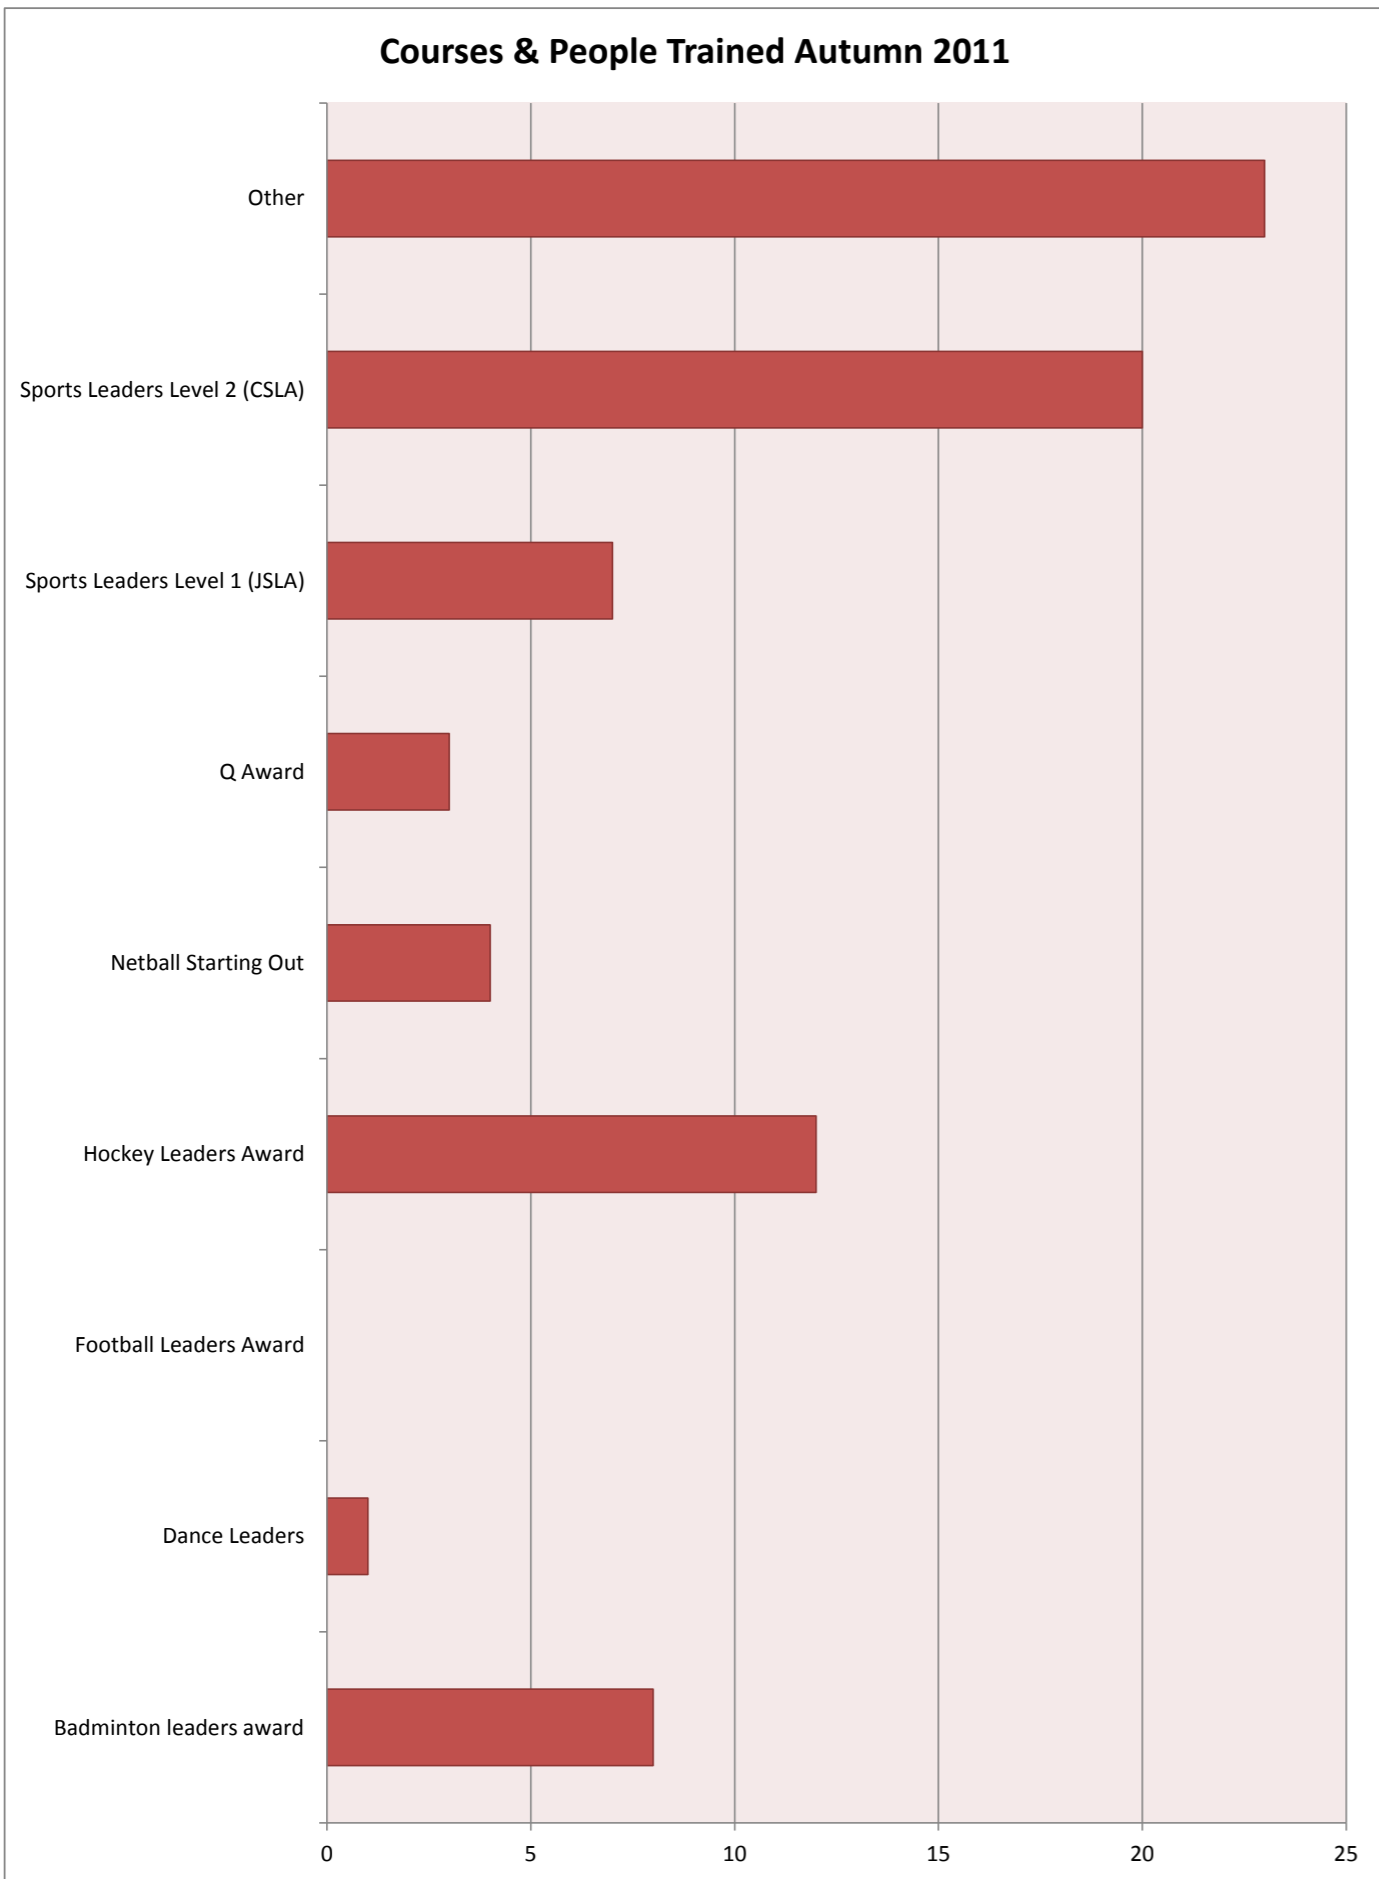

Total 5x60 Registrations Autumn 2011

Total Sessions Delivered Autumn 2011

Key Stage Registrations Autumn 2011

Time of Sessions Autumn 2011

Courses & People Trained Autumn 2011

Total Activity Registrations Autumn 2011