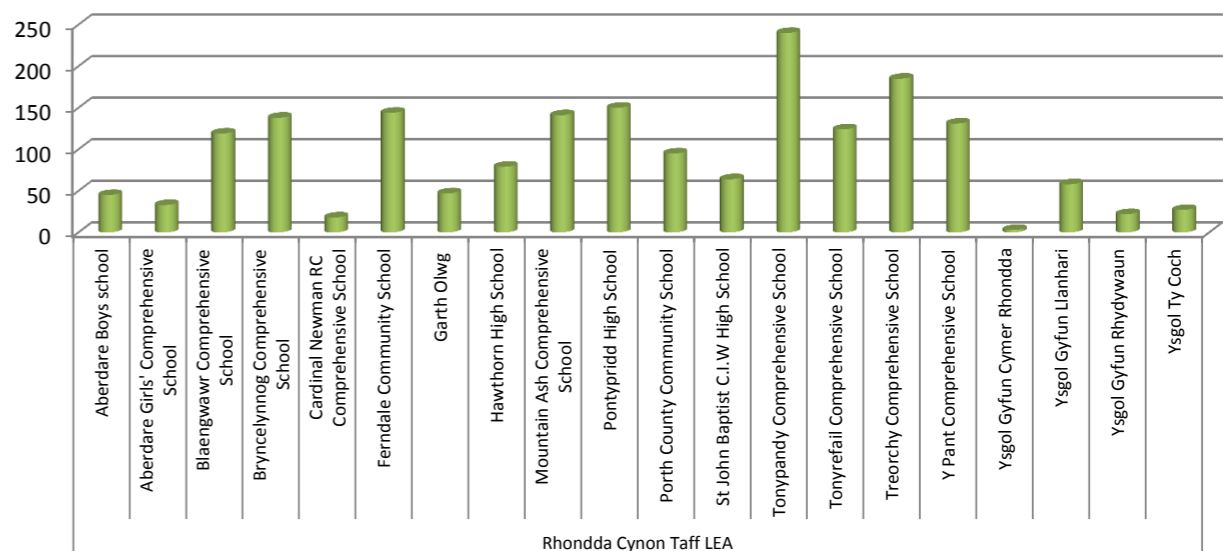

Total 5x60 Registrations Autumn 2011

Total Sessions Delivered Autumn 2011

Key Stage Registrations Autumn 2011

Time of Sessions Autumn 2011

Courses & People Trained Autumn 2011

Total Activity Registrations Autumn 2011