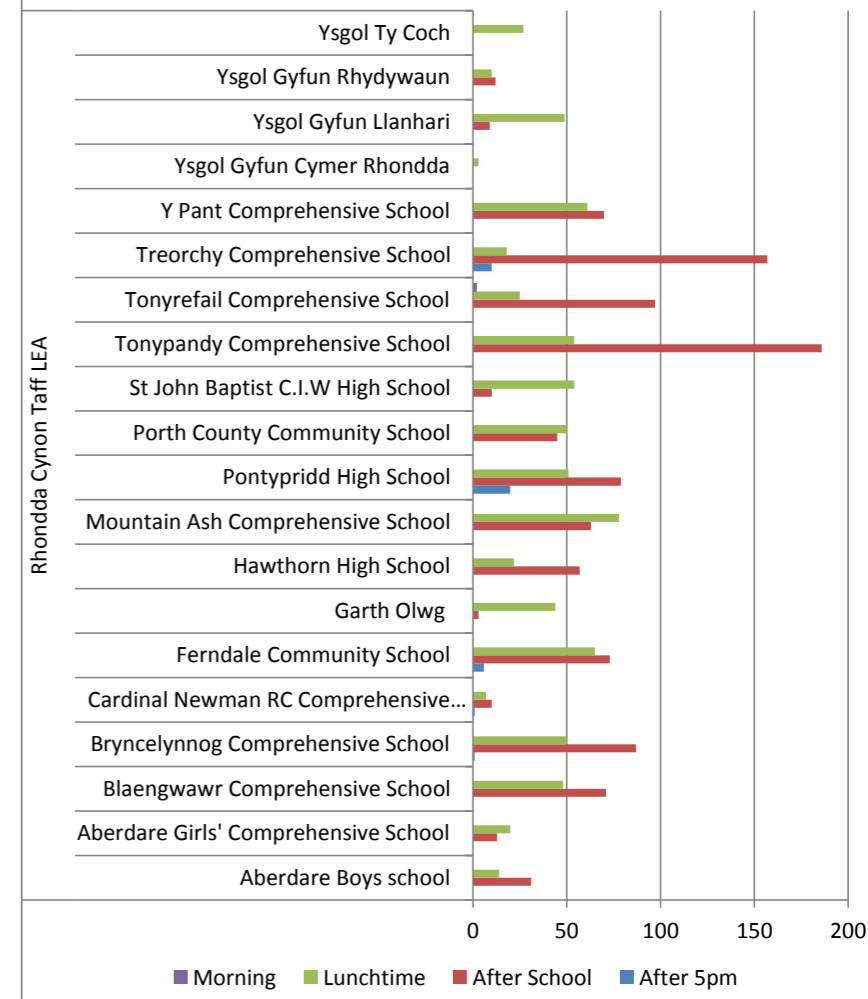

Total 5x60 Registrations Autumn 2011

Total Sessions Delivered Autumn 2011

Key Stage Registrations Autumn 2011

Time of Sessions Autumn 2011

Courses & People Trained Autumn 2011

Total Activity Registrations Autumn 2011

5x60 Registrations

Term		Autumn 2011									
		Values									
LA	Sessions	Boys KS3	Boys KS4	Girls KS3	Girls KS4	Total Boys	Total Girls	Total KS3	Total KS4	Total Registrations	
Rhondda Cynon Taff LEA	1863	3545	1461	1516	457	5006	1973	5061	1918	6979	
Aberdare Boys school	45	195	39	0	0	234	0	195	39	234	
Aberdare Girls' Comprehensive School	33	0	0	149	15	0	164	149	15	164	
Blaengwawr Comprehensive School	119	197	88	75	6	285	81	272	94	366	
Bryncelynog Comprehensive School	138	444	142	183	61	586	244	627	203	830	
Cardinal Newman RC Comprehensive School	18	54	68	11	6	122	17	65	74	139	
Ferndale Community School	144	143	91	115	66	234	181	258	157	415	
Garth Olwg	47	184	112	27	18	296	45	211	130	341	
Hawthorn High School	79	102	23	38	33	125	71	140	56	196	
Mountain Ash Comprehensive School	141	531	36	117	22	567	139	648	58	706	
Pontypridd High School	150	239	96	133	30	335	163	372	126	498	
Porth County Community School	95	53	54	34	12	107	46	87	66	153	
St John Baptist C.I.W High School	64	22	35	27	17	57	44	49	52	101	
Tonypandy Comprehensive School	240	335	247	259	65	582	324	594	312	906	
Tonyrefail Comprehensive School	124	270	38	59	14	308	73	329	52	381	
Treorchy Comprehensive School	185	227	186	120	29	413	149	347	215	562	
Y Pant Comprehensive School	131	307	69	98	29	376	127	405	98	503	
Ysgol Gyfun Cymer Rhondda	3	22	15	2	0	37	2	24	15	39	
Ysgol Gyfun Llanhari	58	76	90	24	21	166	45	100	111	211	
Ysgol Gyfun Rhydywaun	22	107	8	23	4	115	27	130	12	142	
Ysgol Ty Coch	27	37	24	22	9	61	31	59	33	92	
Grand Total	1,863	3,545	1,461	1,516	457	5,006	1,973	5,061	1,918	6,979	