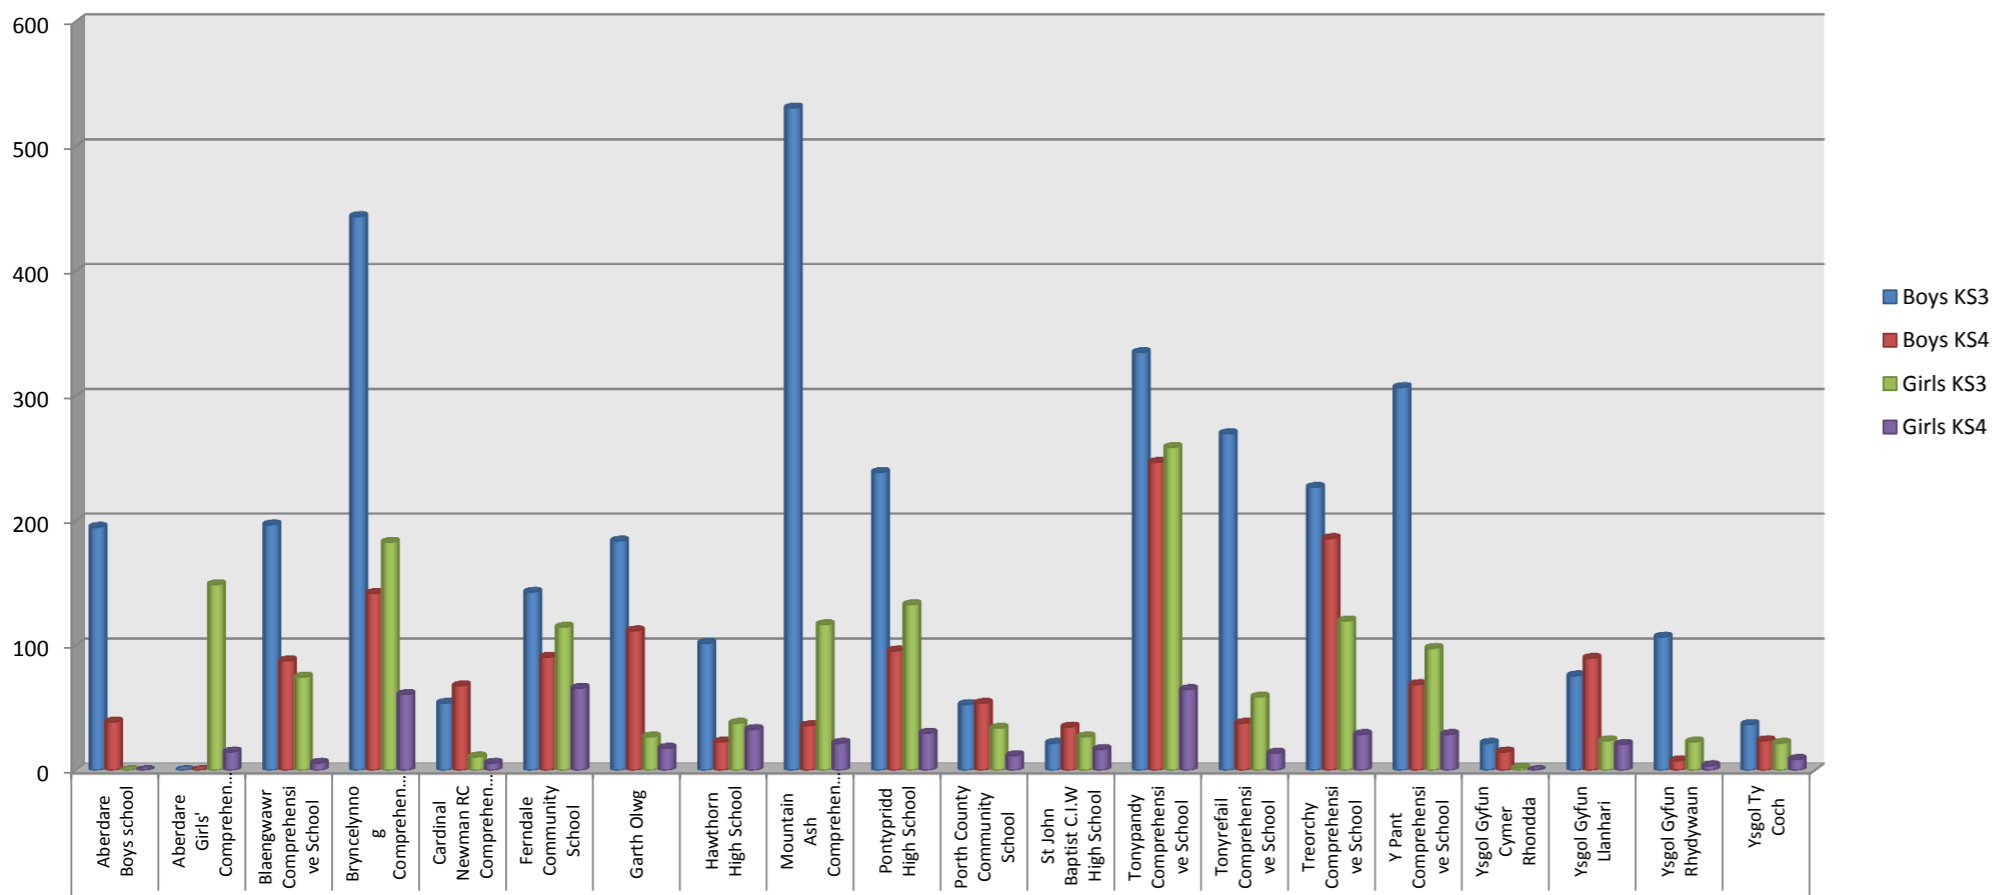

Total 5x60 Registrations Autumn 2011

Total Sessions Delivered Autumn 2011

Key Stage Registrations Autumn 2011

Time of Sessions Autumn 2011

Courses & People Trained Autumn 2011

Total Activity Registrations Autumn 2011