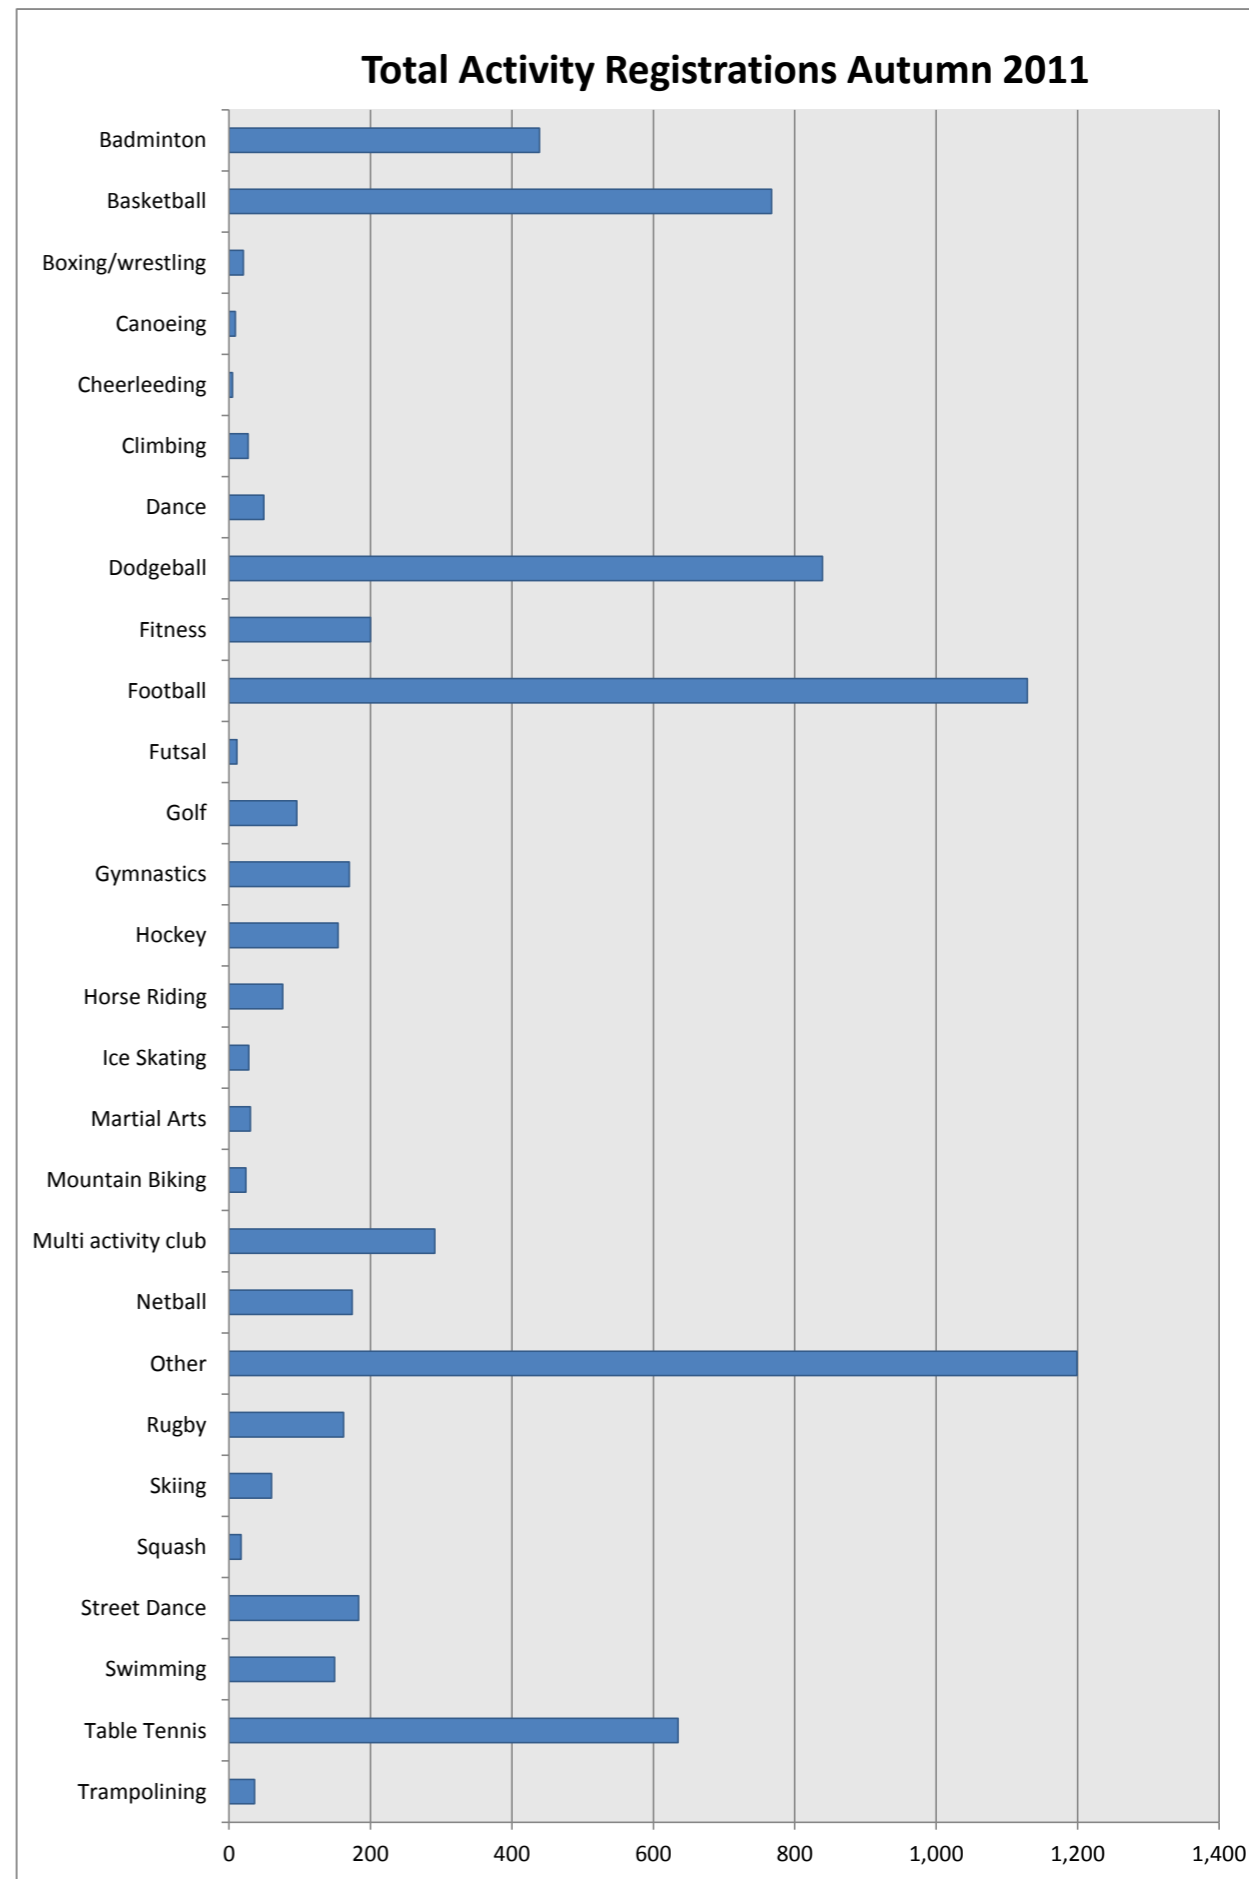

Total 5x60 Registrations Autumn 2011

Total Sessions Delivered Autumn 2011

Key Stage Registrations Autumn 2011

Time of Sessions Autumn 2011

Courses & People Trained Autumn 2011

Total Activity Registrations Autumn 2011