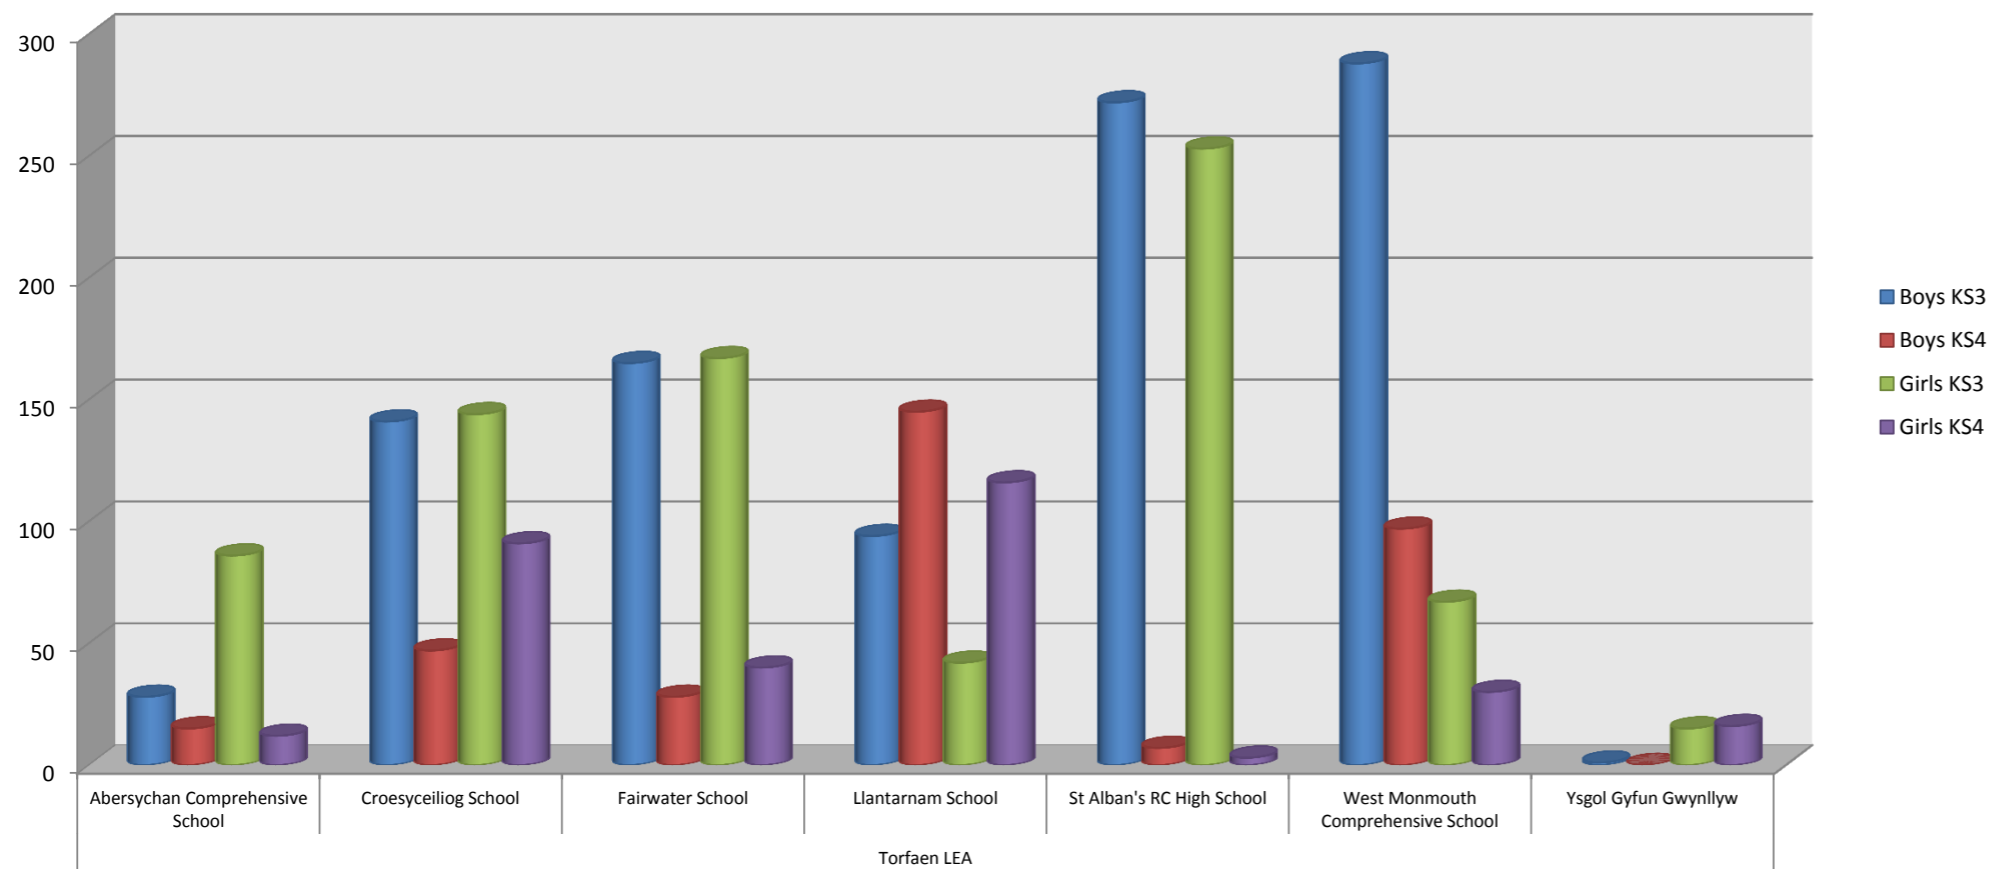

Total 5x60 Registrations Autumn 2011

Total Sessions Delivered Autumn 2011

Key Stage Registrations Autumn 2011

Time of Sessions Autumn 2011

Courses & People Trained Autumn 2011

Total Activity Registrations Autumn 2011

5x60 Registrations

Term		Autumn 2011									
		Values									Total
LA	Sessions	Boys KS3	Boys KS4	Girls KS3	Girls KS4	Total Boys	Total Girls	Total KS3	Total KS4	Registrations	
Torfaen LEA	479	989	339	774	308	1328	1082	1763	647	2410	
Abersychan Comprehensive School	21	28	15	86	12	43	98	114	27	141	
Croesyceiliog School	110	141	47	144	91	188	235	285	138	423	
Fairwater School	109	165	28	167	40	193	207	332	68	400	
Llantarnam School	84	94	145	42	116	239	158	136	261	397	
St Alban's RC High School	55	272	7	253	3	279	256	525	10	535	
West Monmouth Comprehensive School	94	288	97	67	30	385	97	355	127	482	
Ysgol Gyfun Gwynllyw	6	1	0	15	16	1	31	16	16	32	
Grand Total	479	989	339	774	308	1,328	1,082	1,763	647	2,410	