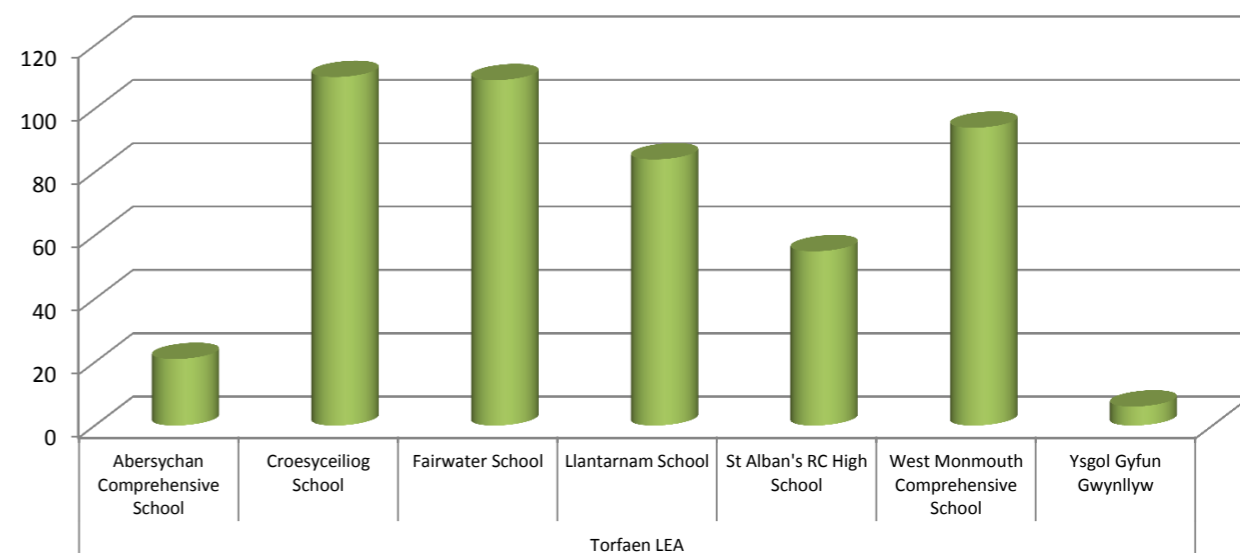

Total 5x60 Registrations Autumn 2011

Total Sessions Delivered Autumn 2011

Key Stage Registrations Autumn 2011

Time of Sessions Autumn 2011

Courses & People Trained Autumn 2011

Total Activity Registrations Autumn 2011

5x60 Registrations

Term		Autumn 2011									
		Values									Total
LA	Sessions	Boys KS3	Boys KS4	Girls KS3	Girls KS4	Total Boys	Total Girls	Total KS3	Total KS4	Registrations	
Torfaen LEA	479	989	339	774	308	1328	1082	1763	647	2410	
Abersychan Comprehensive School	21	28	15	86	12	43	98	114	27	141	
Croesyceiliog School	110	141	47	144	91	188	235	285	138	423	
Fairwater School	109	165	28	167	40	193	207	332	68	400	
Llantarnam School	84	94	145	42	116	239	158	136	261	397	
St Alban's RC High School	55	272	7	253	3	279	256	525	10	535	
West Monmouth Comprehensive School	94	288	97	67	30	385	97	355	127	482	
Ysgol Gyfun Gwynllyw	6	1	0	15	16	1	31	16	16	32	
Grand Total	479	989	339	774	308	1,328	1,082	1,763	647	2,410	