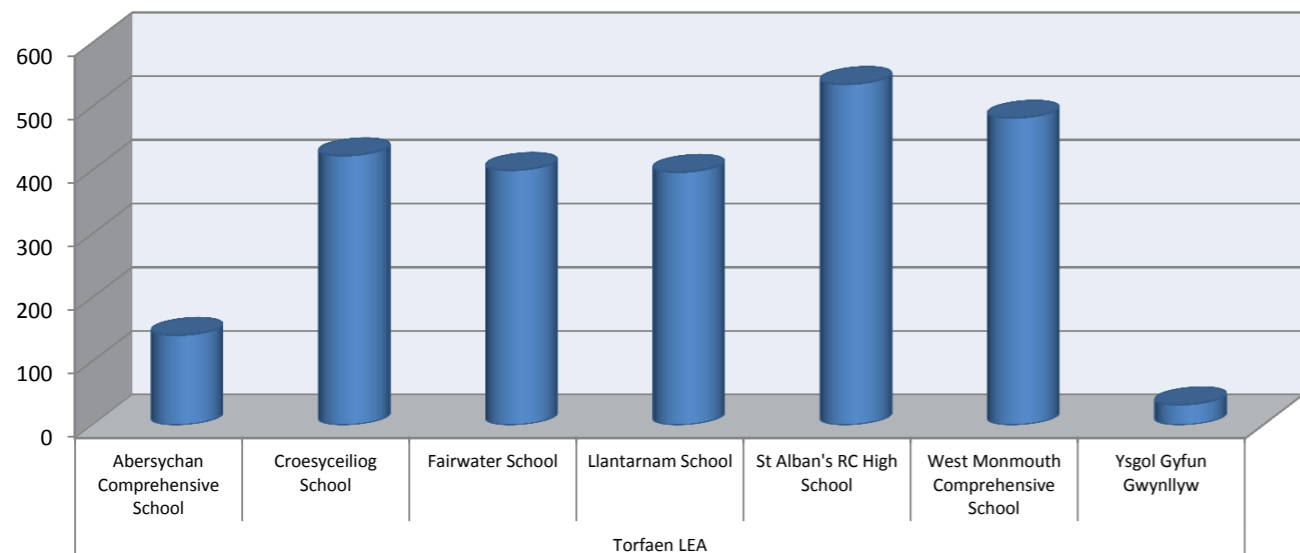

Total 5x60 Registrations Autumn 2011

Total Sessions Delivered Autumn 2011

Key Stage Registrations Autumn 2011

Time of Sessions Autumn 2011

Courses & People Trained Autumn 2011

Total Activity Registrations Autumn 2011

5x60 Registrations

Term		Autumn 2011									
		Values									Total
LA	Sessions	Boys KS3	Boys KS4	Girls KS3	Girls KS4	Total Boys	Total Girls	Total KS3	Total KS4	Registrations	
Torfaen LEA	479	989	339	774	308	1328	1082	1763	647	2410	
Abersychan Comprehensive School	21	28	15	86	12	43	98	114	27	141	
Croesyceiliog School	110	141	47	144	91	188	235	285	138	423	
Fairwater School	109	165	28	167	40	193	207	332	68	400	
Llantarnam School	84	94	145	42	116	239	158	136	261	397	
St Alban's RC High School	55	272	7	253	3	279	256	525	10	535	
West Monmouth Comprehensive School	94	288	97	67	30	385	97	355	127	482	
Ysgol Gyfun Gwynllyw	6	1	0	15	16	1	31	16	16	32	
Grand Total	479	989	339	774	308	1,328	1,082	1,763	647	2,410	