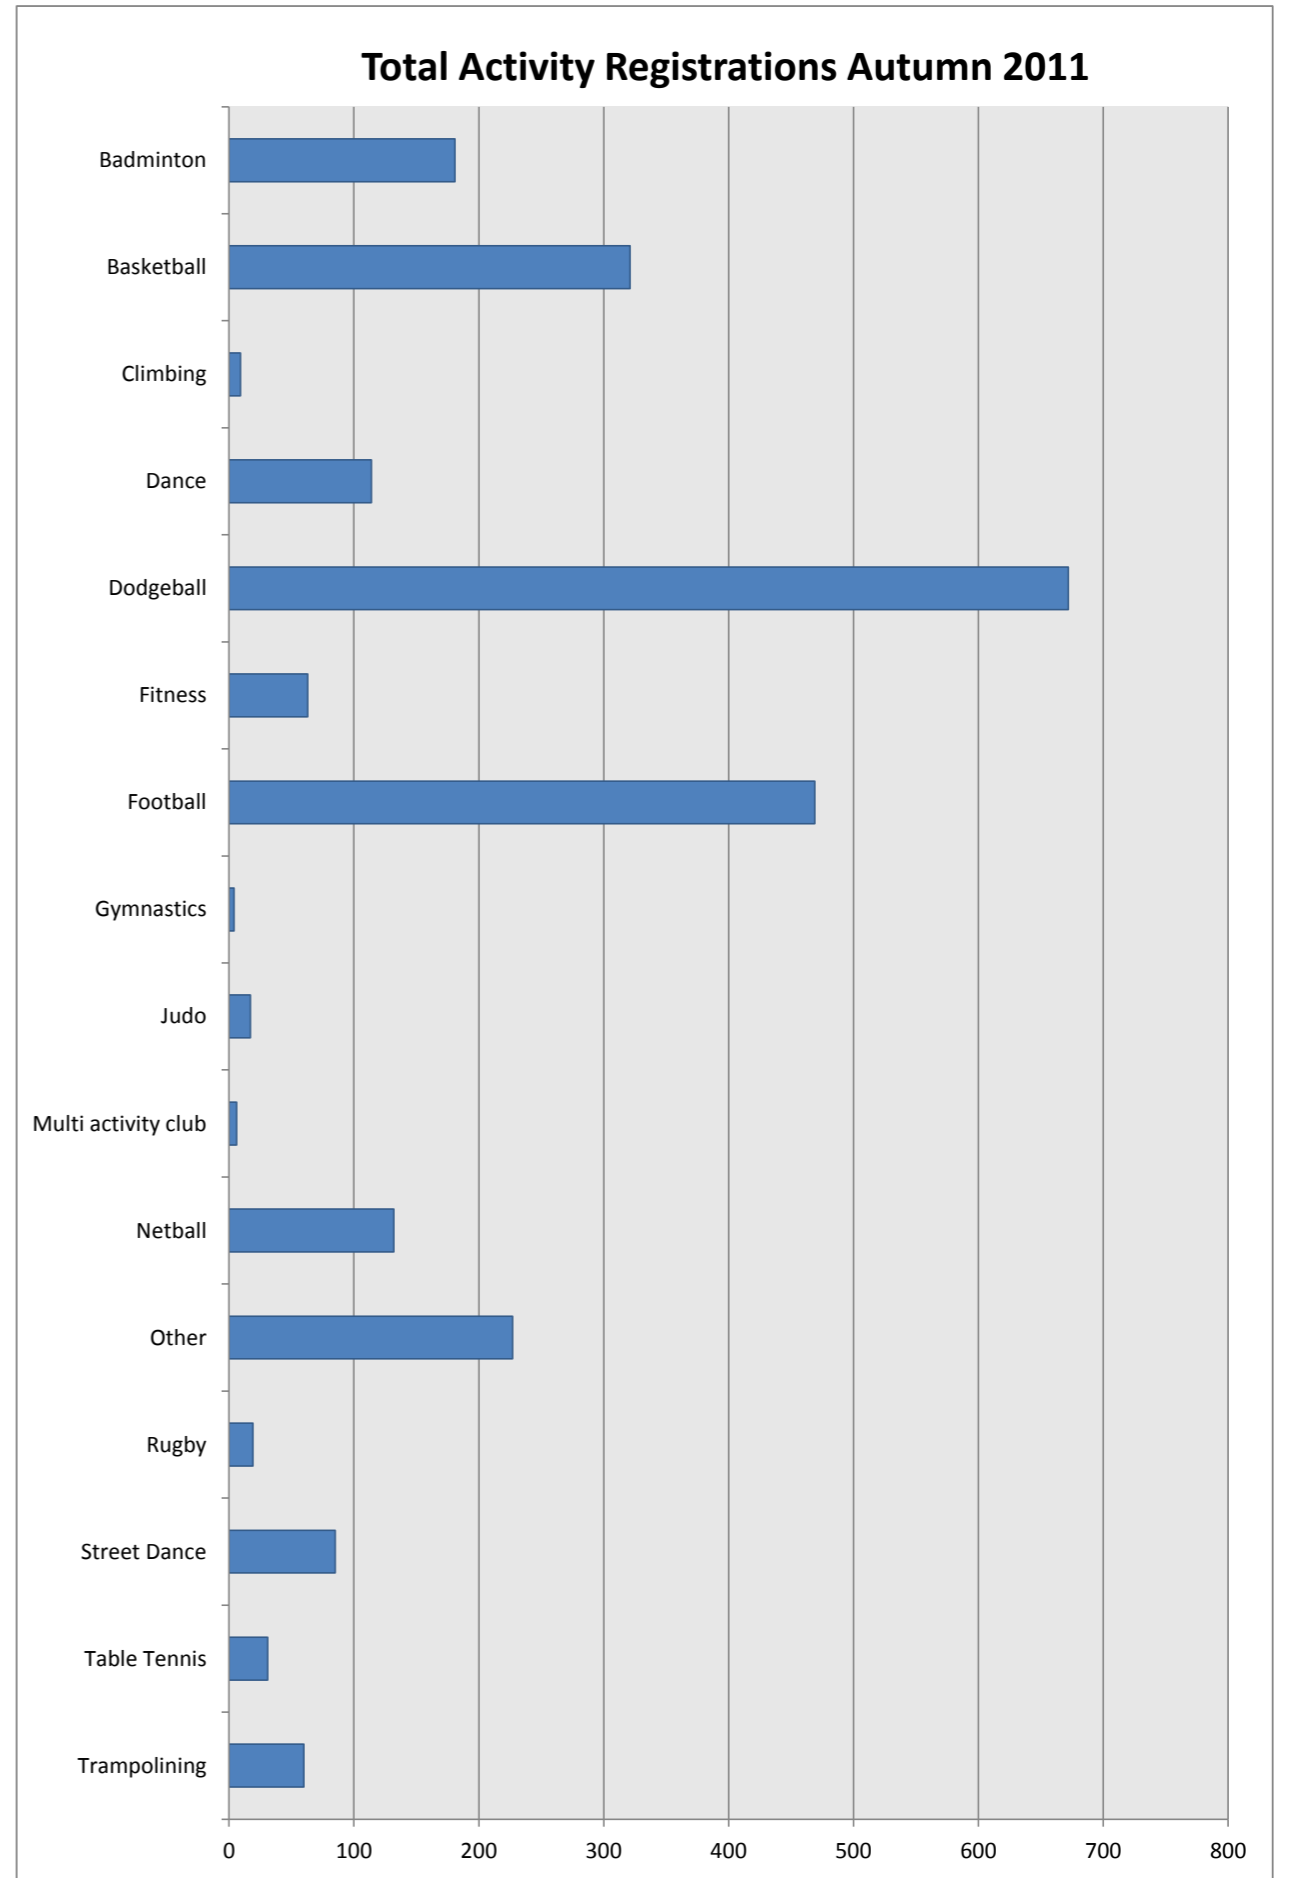

Total 5x60 Registrations Autumn 2011

Total Sessions Delivered Autumn 2011

Key Stage Registrations Autumn 2011

Time of Sessions Autumn 2011

Courses & People Trained Autumn 2011

Total Activity Registrations Autumn 2011

5x60 Registrations

Term		Autumn 2011									
		Values									Total
LA	Sessions	Boys KS3	Boys KS4	Girls KS3	Girls KS4	Total Boys	Total Girls	Total KS3	Total KS4	Registrations	
Torfaen LEA	479	989	339	774	308	1328	1082	1763	647	2410	
Abersychan Comprehensive School	21	28	15	86	12	43	98	114	27	141	
Croesyceiliog School	110	141	47	144	91	188	235	285	138	423	
Fairwater School	109	165	28	167	40	193	207	332	68	400	
Llantarnam School	84	94	145	42	116	239	158	136	261	397	
St Alban's RC High School	55	272	7	253	3	279	256	525	10	535	
West Monmouth Comprehensive School	94	288	97	67	30	385	97	355	127	482	
Ysgol Gyfun Gwynllyw	6	1	0	15	16	1	31	16	16	32	
Grand Total	479	989	339	774	308	1,328	1,082	1,763	647	2,410	

LA	Number of sessions
Fairwater School	28
Llantarnam School	8
Grand Total	36

Young Leaders Analysis

Total 5x60 Sessions	479
Total Sessions assisted or led by older pupils	36
% assisted or led by older pupils	7.52%