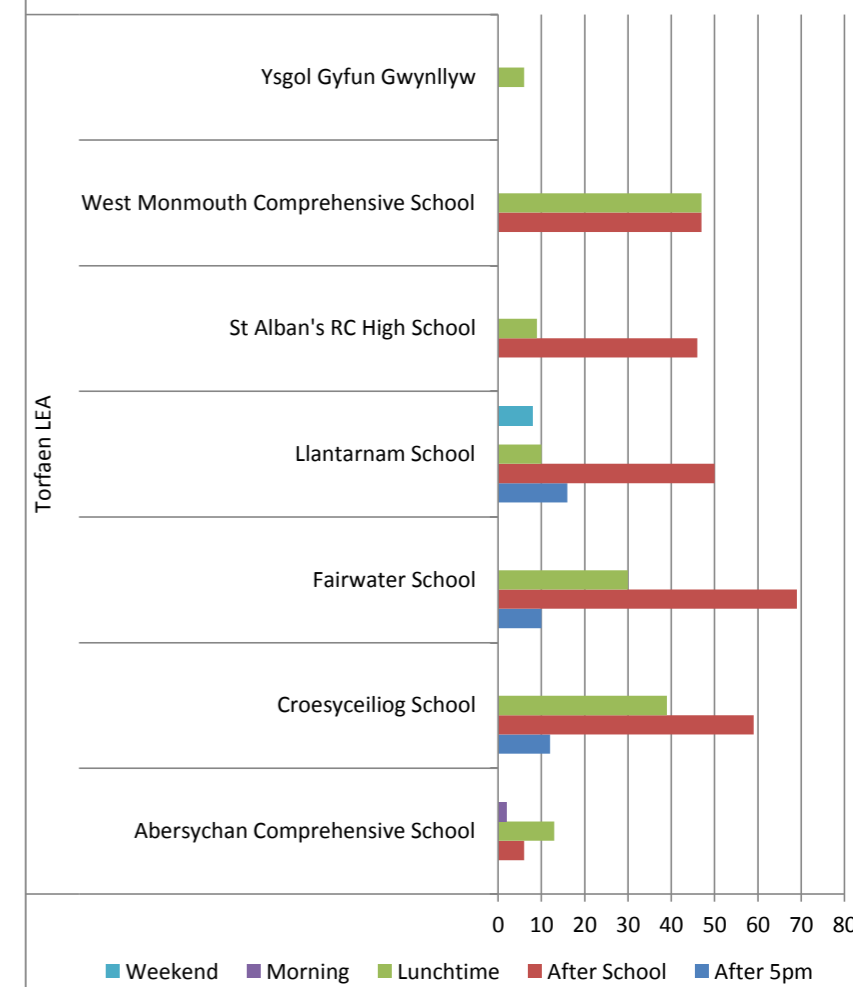

Total 5x60 Registrations Autumn 2011

Total Sessions Delivered Autumn 2011

Key Stage Registrations Autumn 2011

Time of Sessions Autumn 2011

Courses & People Trained Autumn 2011

Total Activity Registrations Autumn 2011

5x60 Registrations

Term		Autumn 2011									
		Values									Total
LA	Sessions	Boys KS3	Boys KS4	Girls KS3	Girls KS4	Total Boys	Total Girls	Total KS3	Total KS4	Registrations	
Torfaen LEA	479	989	339	774	308	1328	1082	1763	647	2410	
Abersychan Comprehensive School	21	28	15	86	12	43	98	114	27	141	
Croesyceiliog School	110	141	47	144	91	188	235	285	138	423	
Fairwater School	109	165	28	167	40	193	207	332	68	400	
Llantarnam School	84	94	145	42	116	239	158	136	261	397	
St Alban's RC High School	55	272	7	253	3	279	256	525	10	535	
West Monmouth Comprehensive School	94	288	97	67	30	385	97	355	127	482	
Ysgol Gyfun Gwynllyw	6	1	0	15	16	1	31	16	16	32	
Grand Total	479	989	339	774	308	1,328	1,082	1,763	647	2,410	

Total Sessions

Term		Autumn 2011									
		Values									Total
LA	Sessions	Boys KS3	Boys KS4	Girls KS3	Girls KS4	Total Boys	Total Girls	Total KS3	Total KS4	Registrations	
Torfaen LEA	479	989	339	774	308	1328	1082	1763	647	2410	
Abersychan Comprehensive School	21	28	15	86	12	43	98	114	27	141	
Croesyceiliog School	110	141	47	144	91	188	235	285	138	423	
Fairwater School	109	165	28	167	40	193	207	332	68	400	
Llantarnam School	84	94	145	42	116	239	158	136	261	397	
St Alban's RC High School	55	272	7	253	3	279	256	525	10	535	
West Monmouth Comprehensive School	94	288	97	67	30	385	97	355	127	482	
Ysgol Gyfun Gwynllyw	6	1	0	15	16	1	31	16	16	32	
Grand Total	479	989	339	774	308	1,328	1,082	1,763	647	2,410	

LA	Number of sessions
Fairwater School	28
Llantarnam School	8
Grand Total	36

Young Leaders Analysis

Total 5x60 Sessions	479
Total Sessions assisted or led by older pupils	36
% assisted or led by older pupils	7.52%