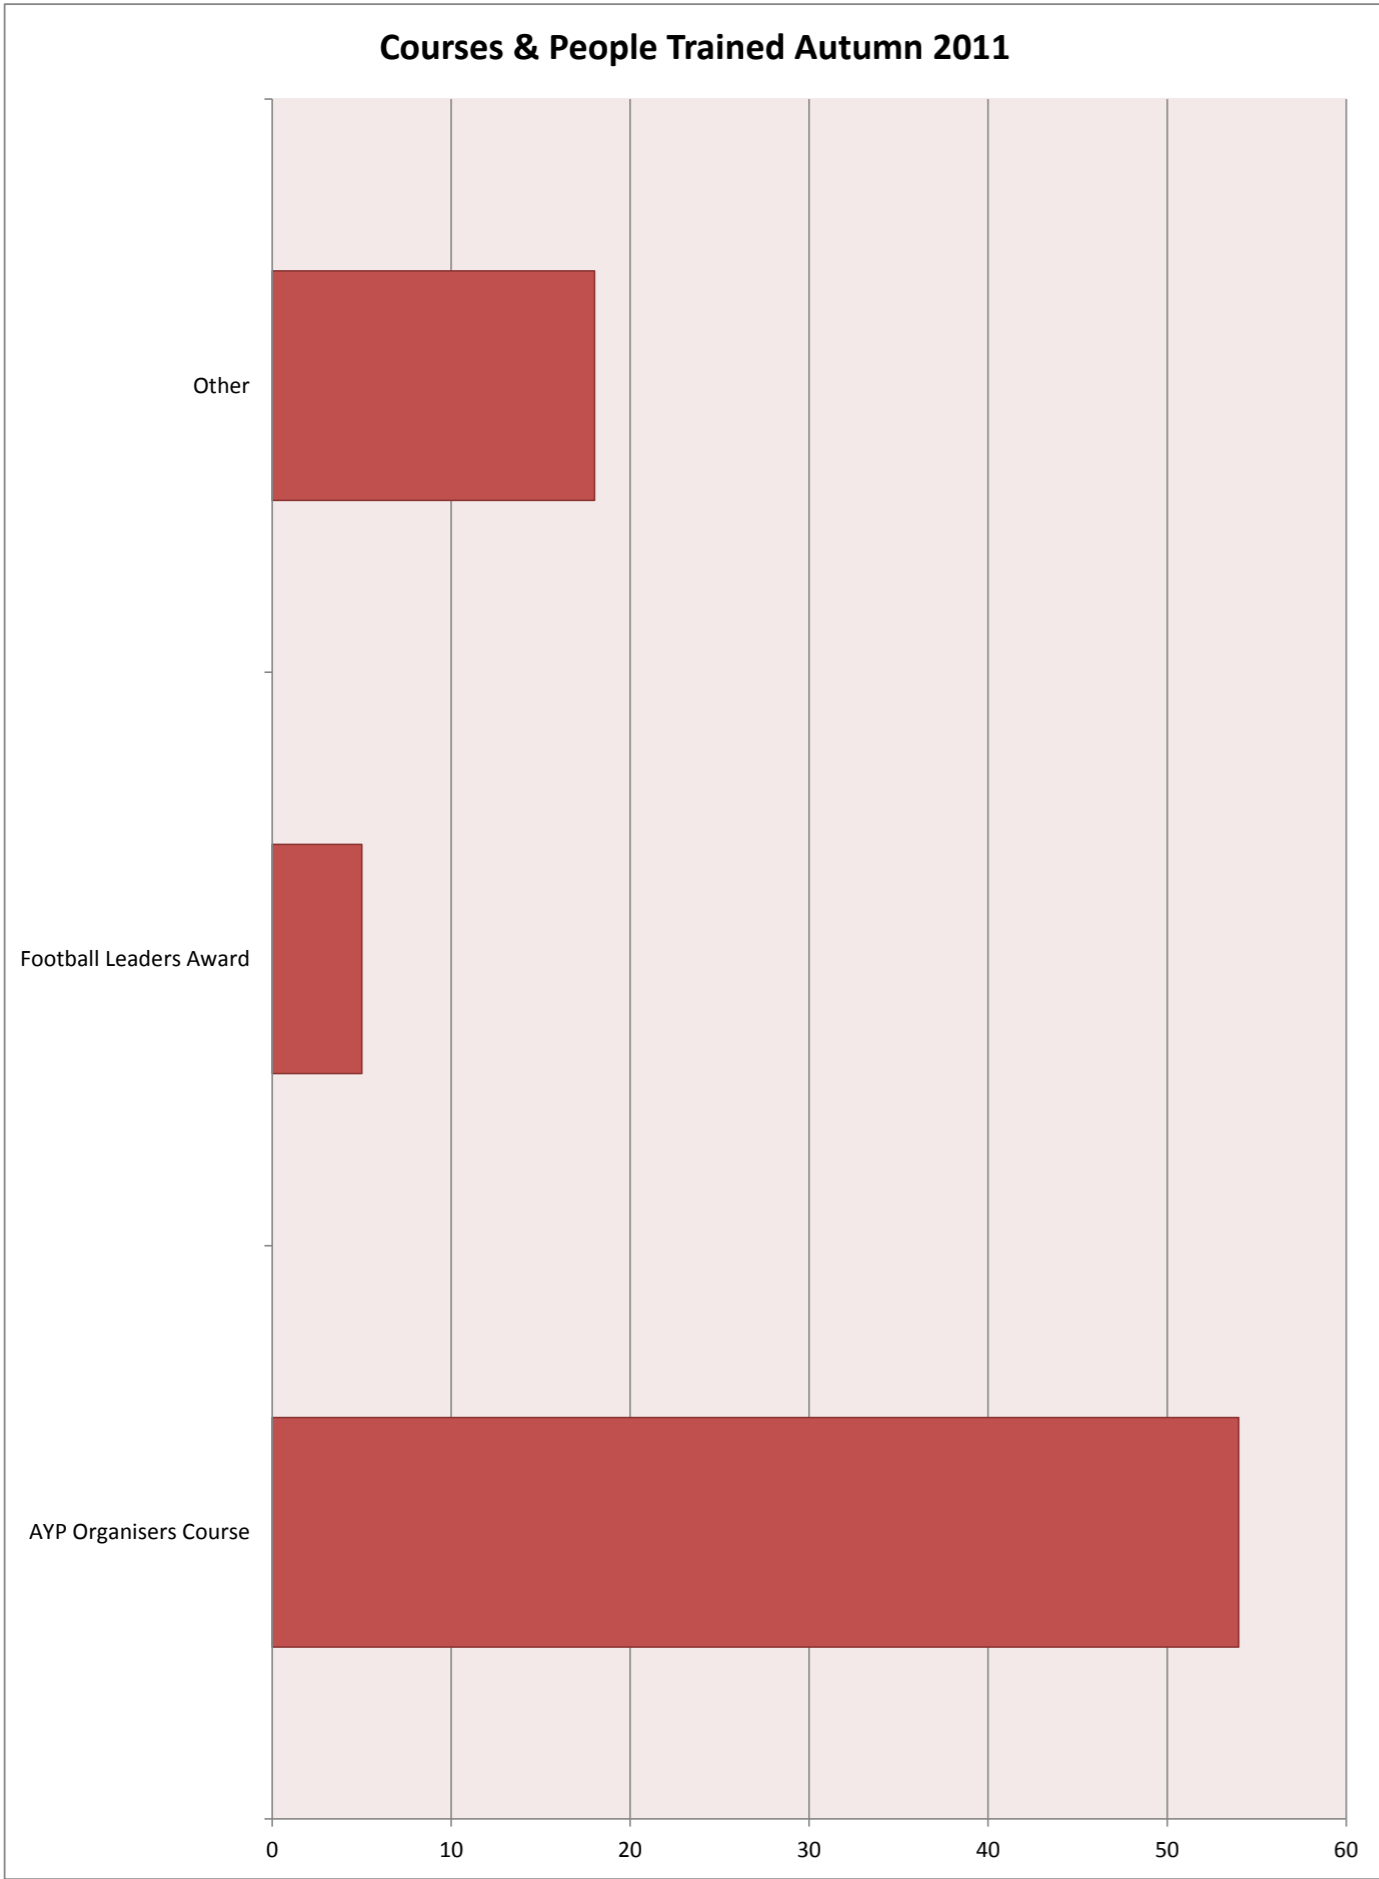

**Total 5x60 Registrations Autumn 2011**

**Total Sessions Delivered Autumn 2011**

**Key Stage Registrations Autumn 2011**

**Time of Sessions Autumn 2011**

**Courses & People Trained Autumn 2011**

**Total Activity Registrations Autumn 2011**

## 5x60 Registrations

Term Autumn 2011

LA	Values									
	Sessions	Boys KS3	Boys KS4	Girls KS3	Girls KS4	Total Boys	Total Girls	Total KS3	Total KS4	Total Registrations
<b>Vale of Glamorgan LEA</b>	<b>915</b>	<b>1489</b>	<b>441</b>	<b>1717</b>	<b>349</b>	<b>1930</b>	<b>2066</b>	<b>3206</b>	<b>790</b>	<b>3996</b>
Barry Comprehensive School	117	307	131	0	0	438	0	307	131	438
Cowbridge School	148	321	98	328	47	419	375	649	145	794
Llantwit Major School	162	351	52	258	20	403	278	609	72	681
St Cyres Comprehensive School	93	148	21	268	81	169	349	416	102	518
St Richard Gwyn R.C High School	161	118	15	612	147	133	759	730	162	892
Stanwell School	112	117	62	136	24	179	160	253	86	339
Ysgol Bro Morgannwg	122	127	62	115	30	189	145	242	92	334
<b>Grand Total</b>	<b>915</b>	<b>1,489</b>	<b>441</b>	<b>1,717</b>	<b>349</b>	<b>1,930</b>	<b>2,066</b>	<b>3,206</b>	<b>790</b>	<b>3,996</b>