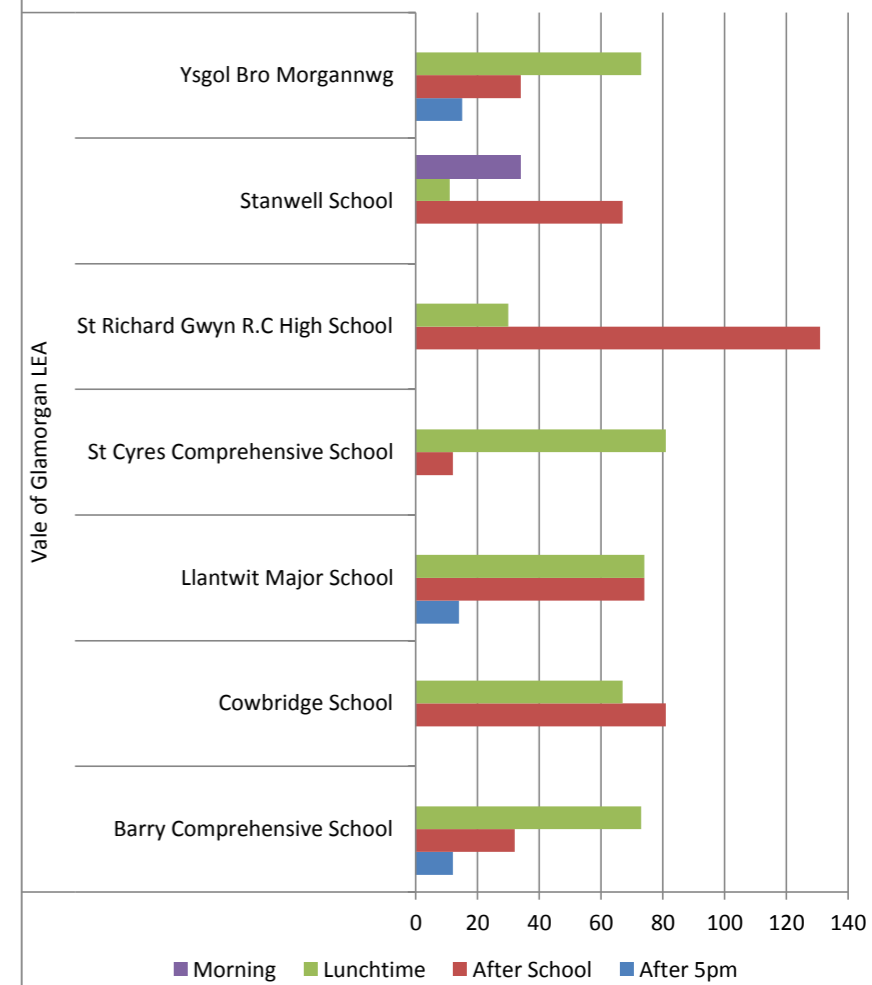

**Total 5x60 Registrations Autumn 2011**

**Total Sessions Delivered Autumn 2011**

**Key Stage Registrations Autumn 2011**

**Time of Sessions Autumn 2011**

**Courses & People Trained Autumn 2011**

**Total Activity Registrations Autumn 2011**

## 5x60 Registrations

Term Autumn 2011

LA	Values									
	Sessions	Boys KS3	Boys KS4	Girls KS3	Girls KS4	Total Boys	Total Girls	Total KS3	Total KS4	Total Registrations
<b>Vale of Glamorgan LEA</b>	<b>915</b>	<b>1489</b>	<b>441</b>	<b>1717</b>	<b>349</b>	<b>1930</b>	<b>2066</b>	<b>3206</b>	<b>790</b>	<b>3996</b>
Barry Comprehensive School	117	307	131	0	0	438	0	307	131	438
Cowbridge School	148	321	98	328	47	419	375	649	145	794
Llantwit Major School	162	351	52	258	20	403	278	609	72	681
St Cyres Comprehensive School	93	148	21	268	81	169	349	416	102	518
St Richard Gwyn R.C High School	161	118	15	612	147	133	759	730	162	892
Stanwell School	112	117	62	136	24	179	160	253	86	339
Ysgol Bro Morgannwg	122	127	62	115	30	189	145	242	92	334
<b>Grand Total</b>	<b>915</b>	<b>1,489</b>	<b>441</b>	<b>1,717</b>	<b>349</b>	<b>1,930</b>	<b>2,066</b>	<b>3,206</b>	<b>790</b>	<b>3,996</b>

## Total Sessions

Term

LA
<b>Vale of Glamorgan LEA</b>
Barry Comprehensive School
Cowbridge School
Llantwit Major School
St Cyres Comprehensive School
St Richard Gwyn R.C High School
Stanwell School
Ysgol Bro Morgannwg
<b>Grand Total</b>