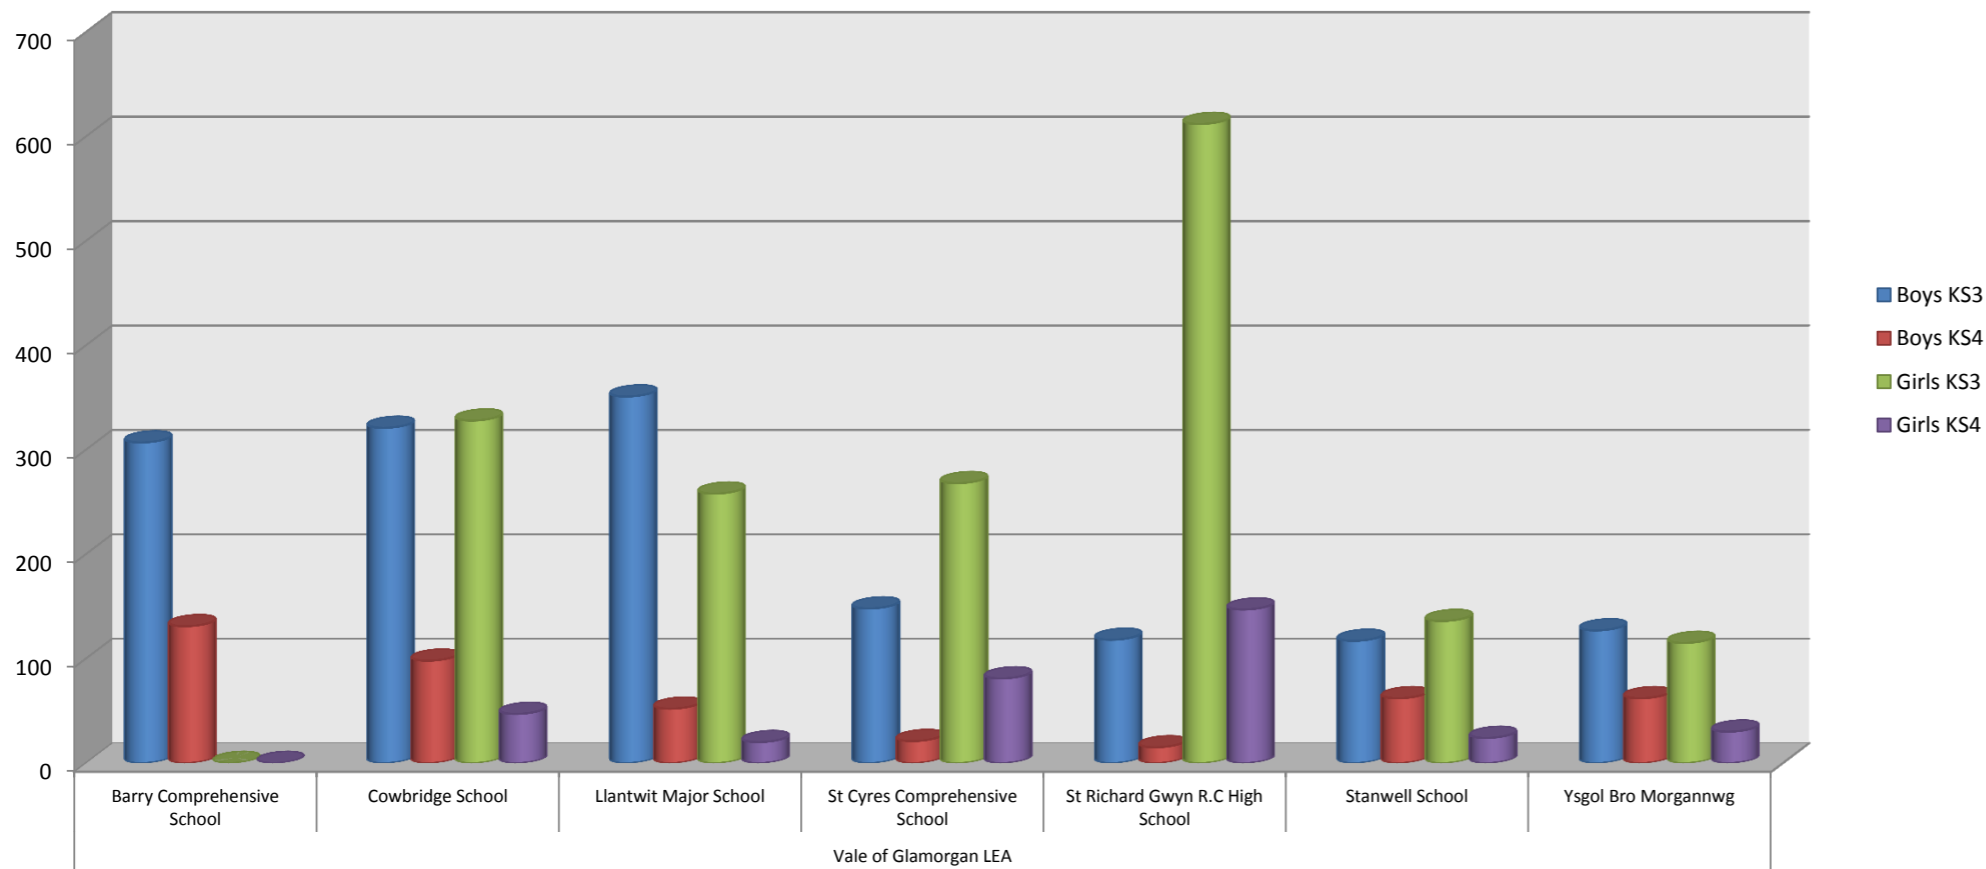

**Total 5x60 Registrations Autumn 2011**

**Total Sessions Delivered Autumn 2011**

**Key Stage Registrations Autumn 2011**

**Time of Sessions Autumn 2011**

**Courses & People Trained Autumn 2011**

**Total Activity Registrations Autumn 2011**

## 5x60 Registrations

Term Autumn 2011

LA	Values									
	Sessions	Boys KS3	Boys KS4	Girls KS3	Girls KS4	Total Boys	Total Girls	Total KS3	Total KS4	Total Registrations
<b>Vale of Glamorgan LEA</b>	<b>915</b>	<b>1489</b>	<b>441</b>	<b>1717</b>	<b>349</b>	<b>1930</b>	<b>2066</b>	<b>3206</b>	<b>790</b>	<b>3996</b>
Barry Comprehensive School	117	307	131	0	0	438	0	307	131	438
Cowbridge School	148	321	98	328	47	419	375	649	145	794
Llantwit Major School	162	351	52	258	20	403	278	609	72	681
St Cyres Comprehensive School	93	148	21	268	81	169	349	416	102	518
St Richard Gwyn R.C High School	161	118	15	612	147	133	759	730	162	892
Stanwell School	112	117	62	136	24	179	160	253	86	339
Ysgol Bro Morgannwg	122	127	62	115	30	189	145	242	92	334
<b>Grand Total</b>	<b>915</b>	<b>1,489</b>	<b>441</b>	<b>1,717</b>	<b>349</b>	<b>1,930</b>	<b>2,066</b>	<b>3,206</b>	<b>790</b>	<b>3,996</b>