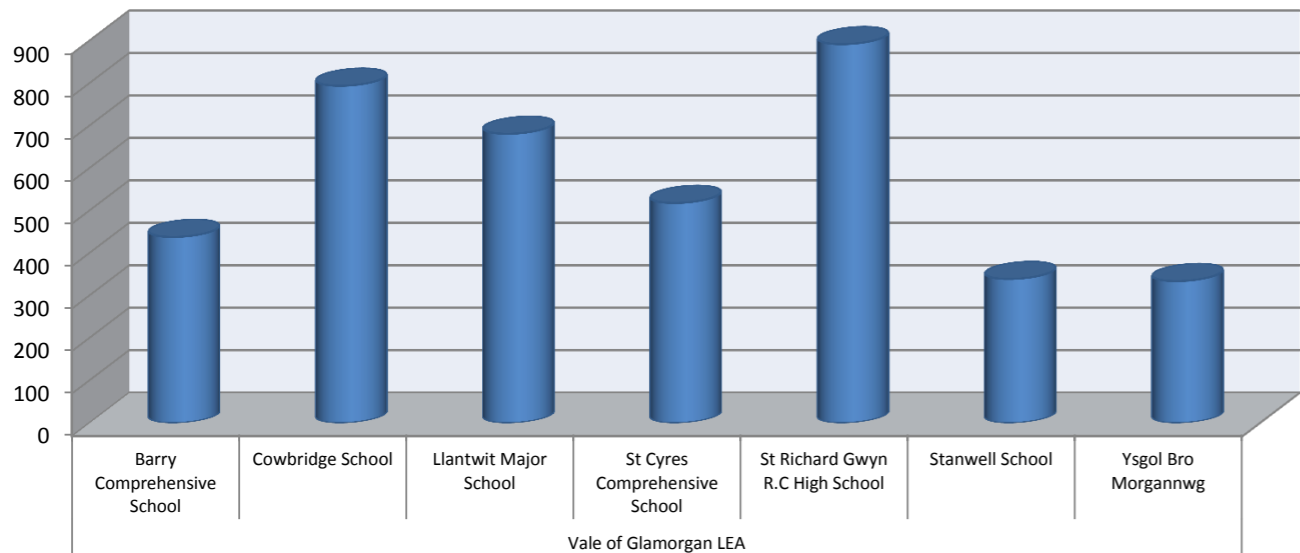

**Total 5x60 Registrations Autumn 2011**

**Total Sessions Delivered Autumn 2011**

**Key Stage Registrations Autumn 2011**

**Time of Sessions Autumn 2011**

**Courses & People Trained Autumn 2011**

**Total Activity Registrations Autumn 2011**

## 5x60 Registrations

Term Autumn 2011

LA	Values									
	Sessions	Boys KS3	Boys KS4	Girls KS3	Girls KS4	Total Boys	Total Girls	Total KS3	Total KS4	Total Registrations
<b>Vale of Glamorgan LEA</b>	<b>915</b>	<b>1489</b>	<b>441</b>	<b>1717</b>	<b>349</b>	<b>1930</b>	<b>2066</b>	<b>3206</b>	<b>790</b>	<b>3996</b>
Barry Comprehensive School	117	307	131	0	0	438	0	307	131	438
Cowbridge School	148	321	98	328	47	419	375	649	145	794
Llantwit Major School	162	351	52	258	20	403	278	609	72	681
St Cyres Comprehensive School	93	148	21	268	81	169	349	416	102	518
St Richard Gwyn R.C High School	161	118	15	612	147	133	759	730	162	892
Stanwell School	112	117	62	136	24	179	160	253	86	339
Ysgol Bro Morgannwg	122	127	62	115	30	189	145	242	92	334
<b>Grand Total</b>	<b>915</b>	<b>1,489</b>	<b>441</b>	<b>1,717</b>	<b>349</b>	<b>1,930</b>	<b>2,066</b>	<b>3,206</b>	<b>790</b>	<b>3,996</b>