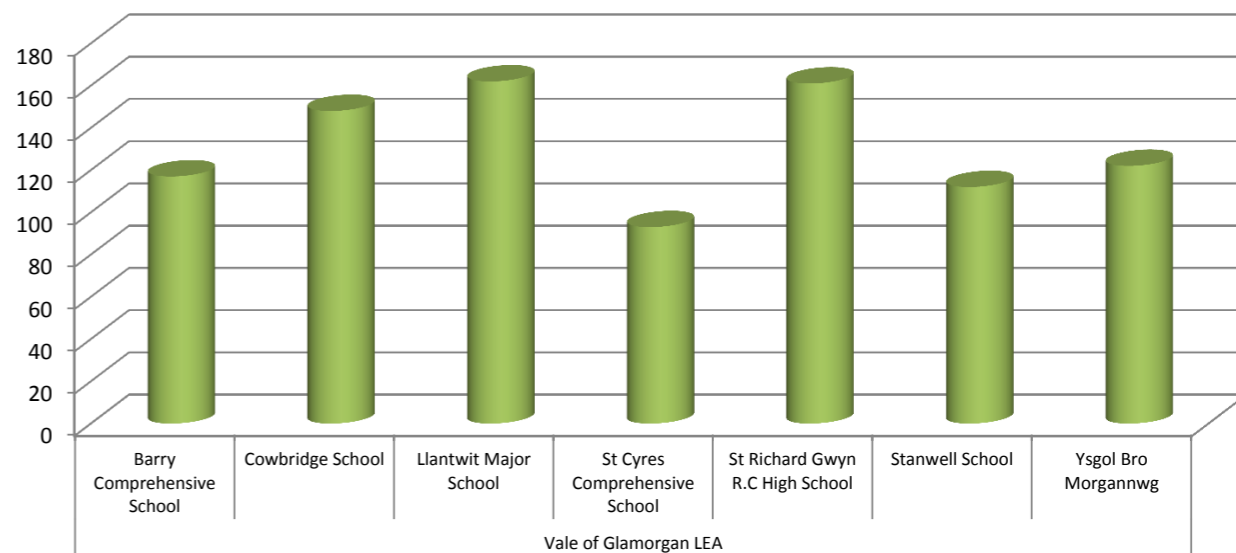

**Total 5x60 Registrations Autumn 2011**

**Total Sessions Delivered Autumn 2011**

**Key Stage Registrations Autumn 2011**

**Time of Sessions Autumn 2011**

**Courses & People Trained Autumn 2011**

**Total Activity Registrations Autumn 2011**

## 5x60 Registrations

Term Autumn 2011

LA	Values									
	Sessions	Boys KS3	Boys KS4	Girls KS3	Girls KS4	Total Boys	Total Girls	Total KS3	Total KS4	Total Registrations
<b>Vale of Glamorgan LEA</b>	<b>915</b>	<b>1489</b>	<b>441</b>	<b>1717</b>	<b>349</b>	<b>1930</b>	<b>2066</b>	<b>3206</b>	<b>790</b>	<b>3996</b>
Barry Comprehensive School	117	307	131	0	0	438	0	307	131	438
Cowbridge School	148	321	98	328	47	419	375	649	145	794
Llantwit Major School	162	351	52	258	20	403	278	609	72	681
St Cyres Comprehensive School	93	148	21	268	81	169	349	416	102	518
St Richard Gwyn R.C High School	161	118	15	612	147	133	759	730	162	892
Stanwell School	112	117	62	136	24	179	160	253	86	339
Ysgol Bro Morgannwg	122	127	62	115	30	189	145	242	92	334
<b>Grand Total</b>	<b>915</b>	<b>1,489</b>	<b>441</b>	<b>1,717</b>	<b>349</b>	<b>1,930</b>	<b>2,066</b>	<b>3,206</b>	<b>790</b>	<b>3,996</b>