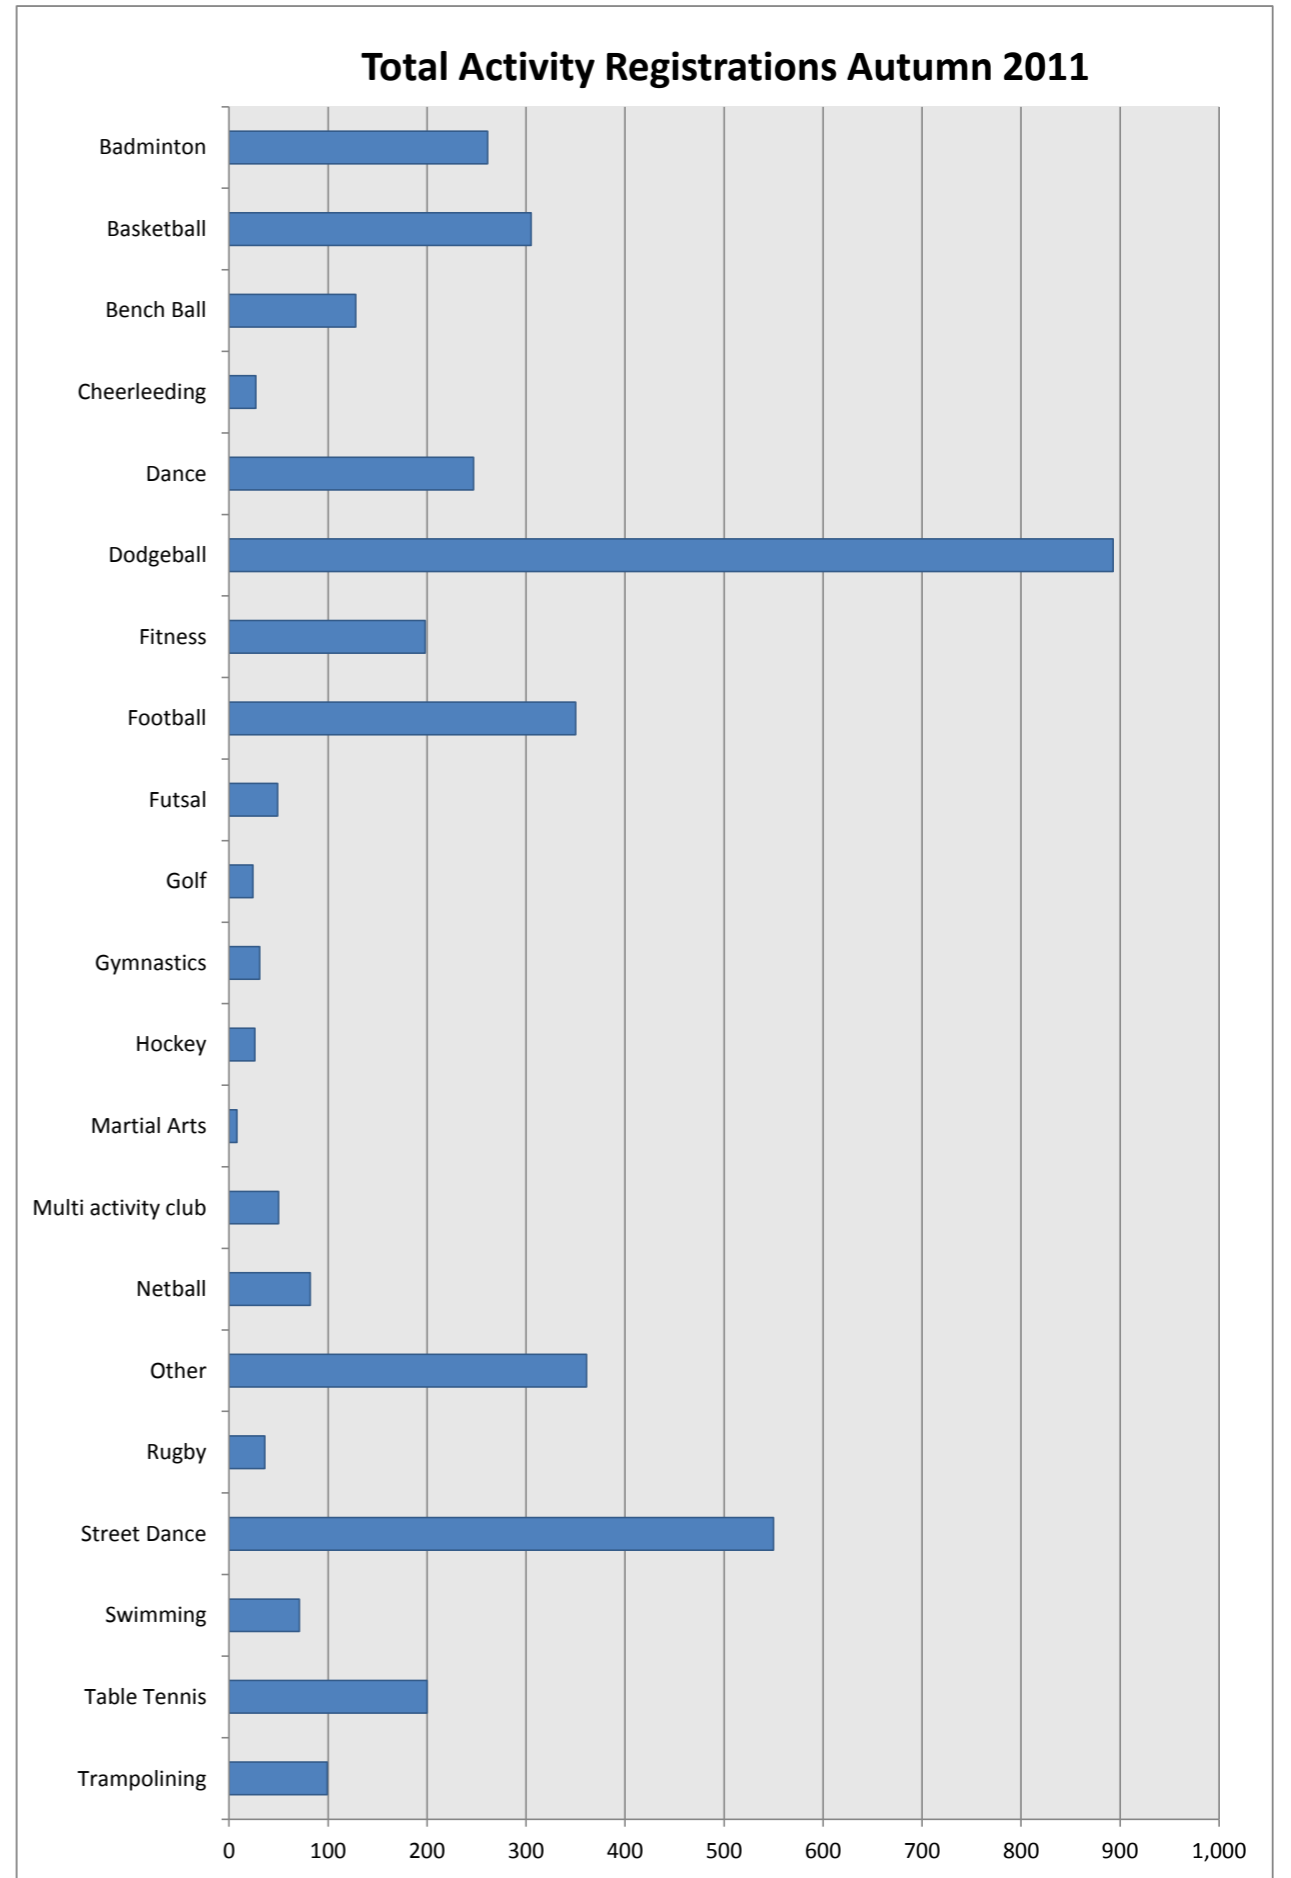

**Total 5x60 Registrations Autumn 2011**

**Total Sessions Delivered Autumn 2011**

**Key Stage Registrations Autumn 2011**

**Time of Sessions Autumn 2011**

**Courses & People Trained Autumn 2011**

**Total Activity Registrations Autumn 2011**