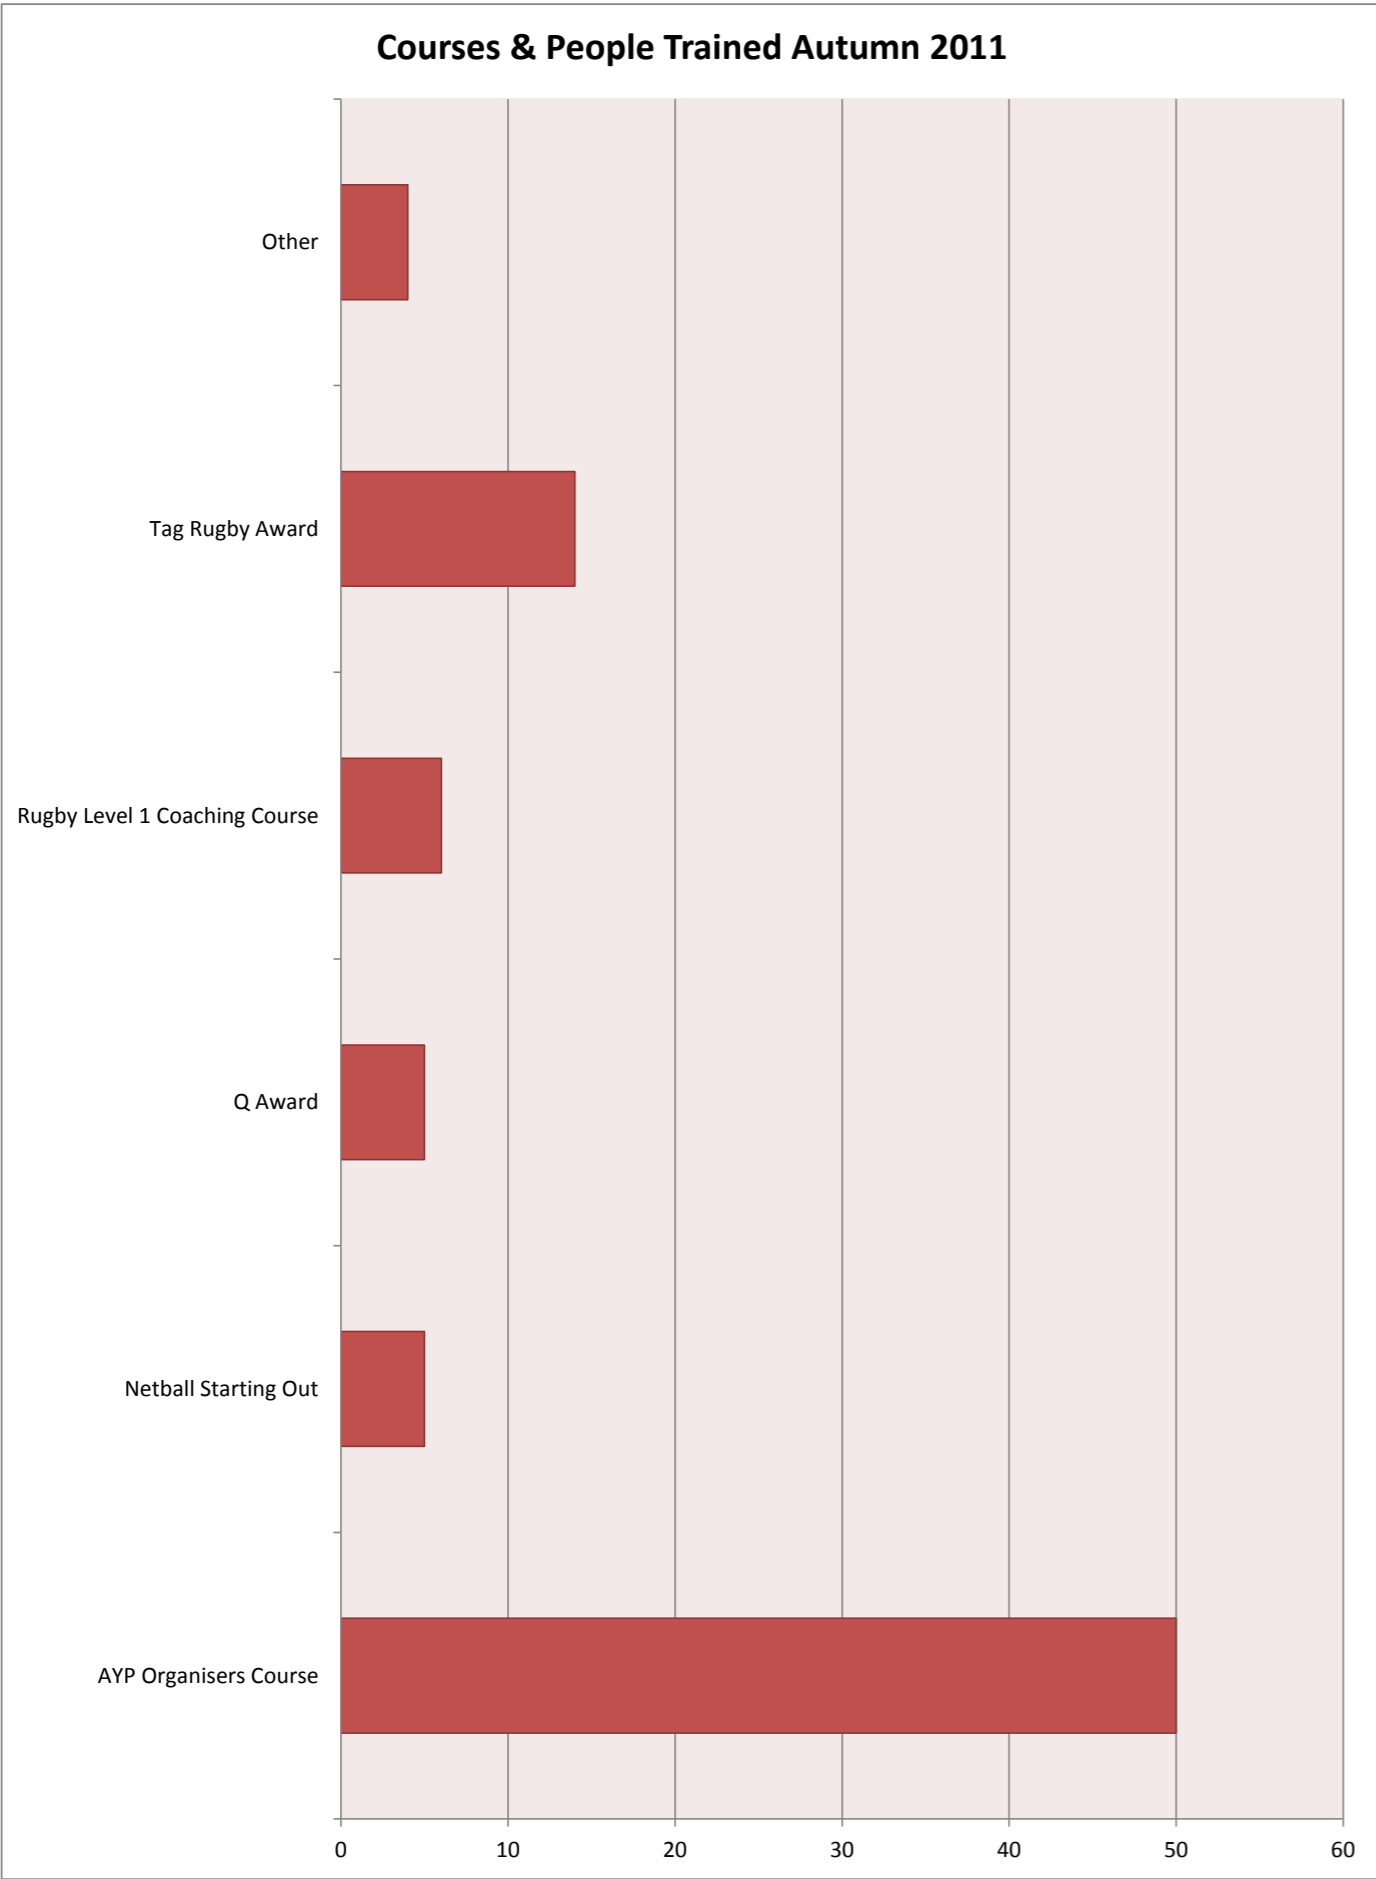

Total 5x60 Registrations Autumn 2011

Total Sessions Delivered Autumn 2011

Key Stage Registrations Autumn 2011

Time of Sessions Autumn 2011

Courses & People Trained Autumn 2011

Total Activity Registrations Autumn 2011