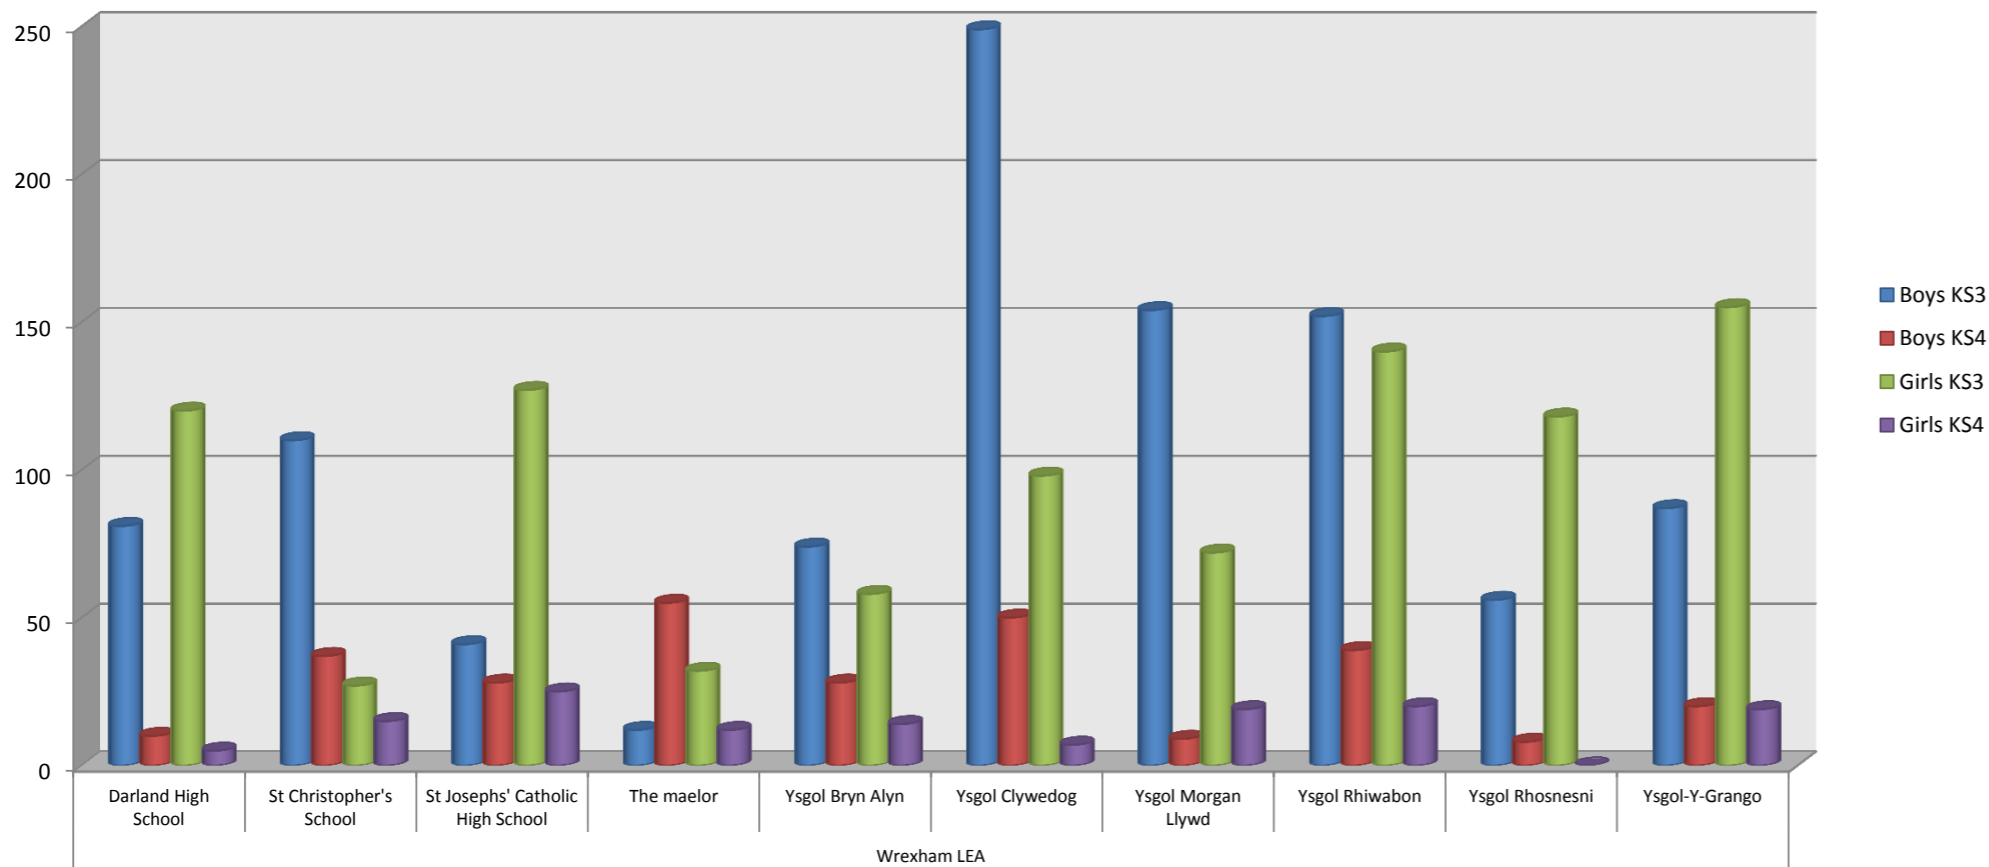

Total 5x60 Registrations Autumn 2011

Total Sessions Delivered Autumn 2011

Key Stage Registrations Autumn 2011

Time of Sessions Autumn 2011

Courses & People Trained Autumn 2011

Total Activity Registrations Autumn 2011

5x60 Registrations

Term		Autumn 2011								
		Values								
LA	Sessions	Boys KS3	Boys KS4	Girls KS3	Girls KS4	Total Boys	Total Girls	Total KS3	Total KS4	Total Registrations
Wrexham LEA	856	1016	284	947	136	1300	1083	1963	420	2383
Darland High School	84	81	10	120	5	91	125	201	15	216
St Christopher's School	92	110	37	27	15	147	42	137	52	189
St Josephs' Catholic High School	69	41	28	127	25	69	152	168	53	221
The maelor	66	12	55	32	12	67	44	44	67	111
Ysgol Bryn Alyn	122	74	28	58	14	102	72	132	42	174
Ysgol Clywedog	90	249	50	98	7	299	105	347	57	404
Ysgol Morgan Llywd	85	154	9	72	19	163	91	226	28	254
Ysgol Rhiwabon	105	152	39	140	20	191	160	292	59	351
Ysgol Rhosnesni	70	56	8	118	0	64	118	174	8	182
Ysgol-Y-Grango	73	87	20	155	19	107	174	242	39	281
Grand Total	856	1,016	284	947	136	1,300	1,083	1,963	420	2,383