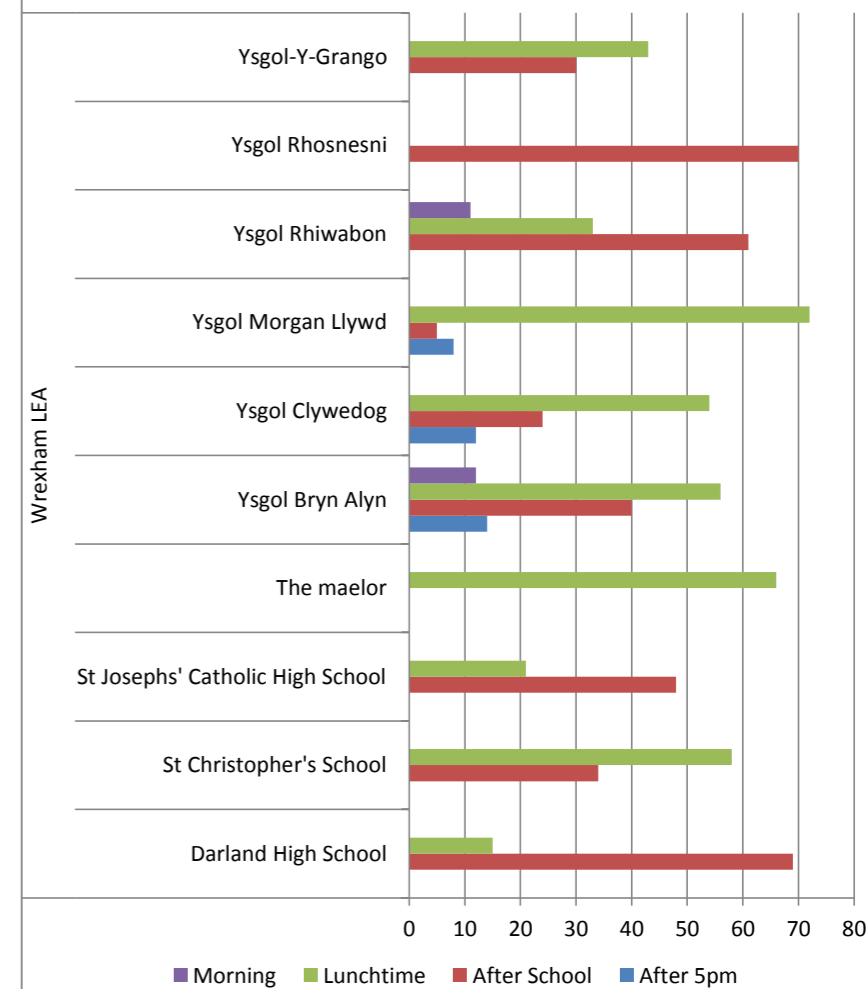

Total 5x60 Registrations Autumn 2011

Total Sessions Delivered Autumn 2011

Key Stage Registrations Autumn 2011

Time of Sessions Autumn 2011

Courses & People Trained Autumn 2011

Total Activity Registrations Autumn 2011

5x60 Registrations

Term		Autumn 2011								
		Values								
LA	Sessions	Boys KS3	Boys KS4	Girls KS3	Girls KS4	Total Boys	Total Girls	Total KS3	Total KS4	Total Registrations
Wrexham LEA	856	1016	284	947	136	1300	1083	1963	420	2383
Darland High School	84	81	10	120	5	91	125	201	15	216
St Christopher's School	92	110	37	27	15	147	42	137	52	189
St Josephs' Catholic High School	69	41	28	127	25	69	152	168	53	221
The maelor	66	12	55	32	12	67	44	44	67	111
Ysgol Bryn Alyn	122	74	28	58	14	102	72	132	42	174
Ysgol Clywedog	90	249	50	98	7	299	105	347	57	404
Ysgol Morgan Llywd	85	154	9	72	19	163	91	226	28	254
Ysgol Rhiwabon	105	152	39	140	20	191	160	292	59	351
Ysgol Rhosnesni	70	56	8	118	0	64	118	174	8	182
Ysgol-Y-Grango	73	87	20	155	19	107	174	242	39	281
Grand Total	856	1,016	284	947	136	1,300	1,083	1,963	420	2,383