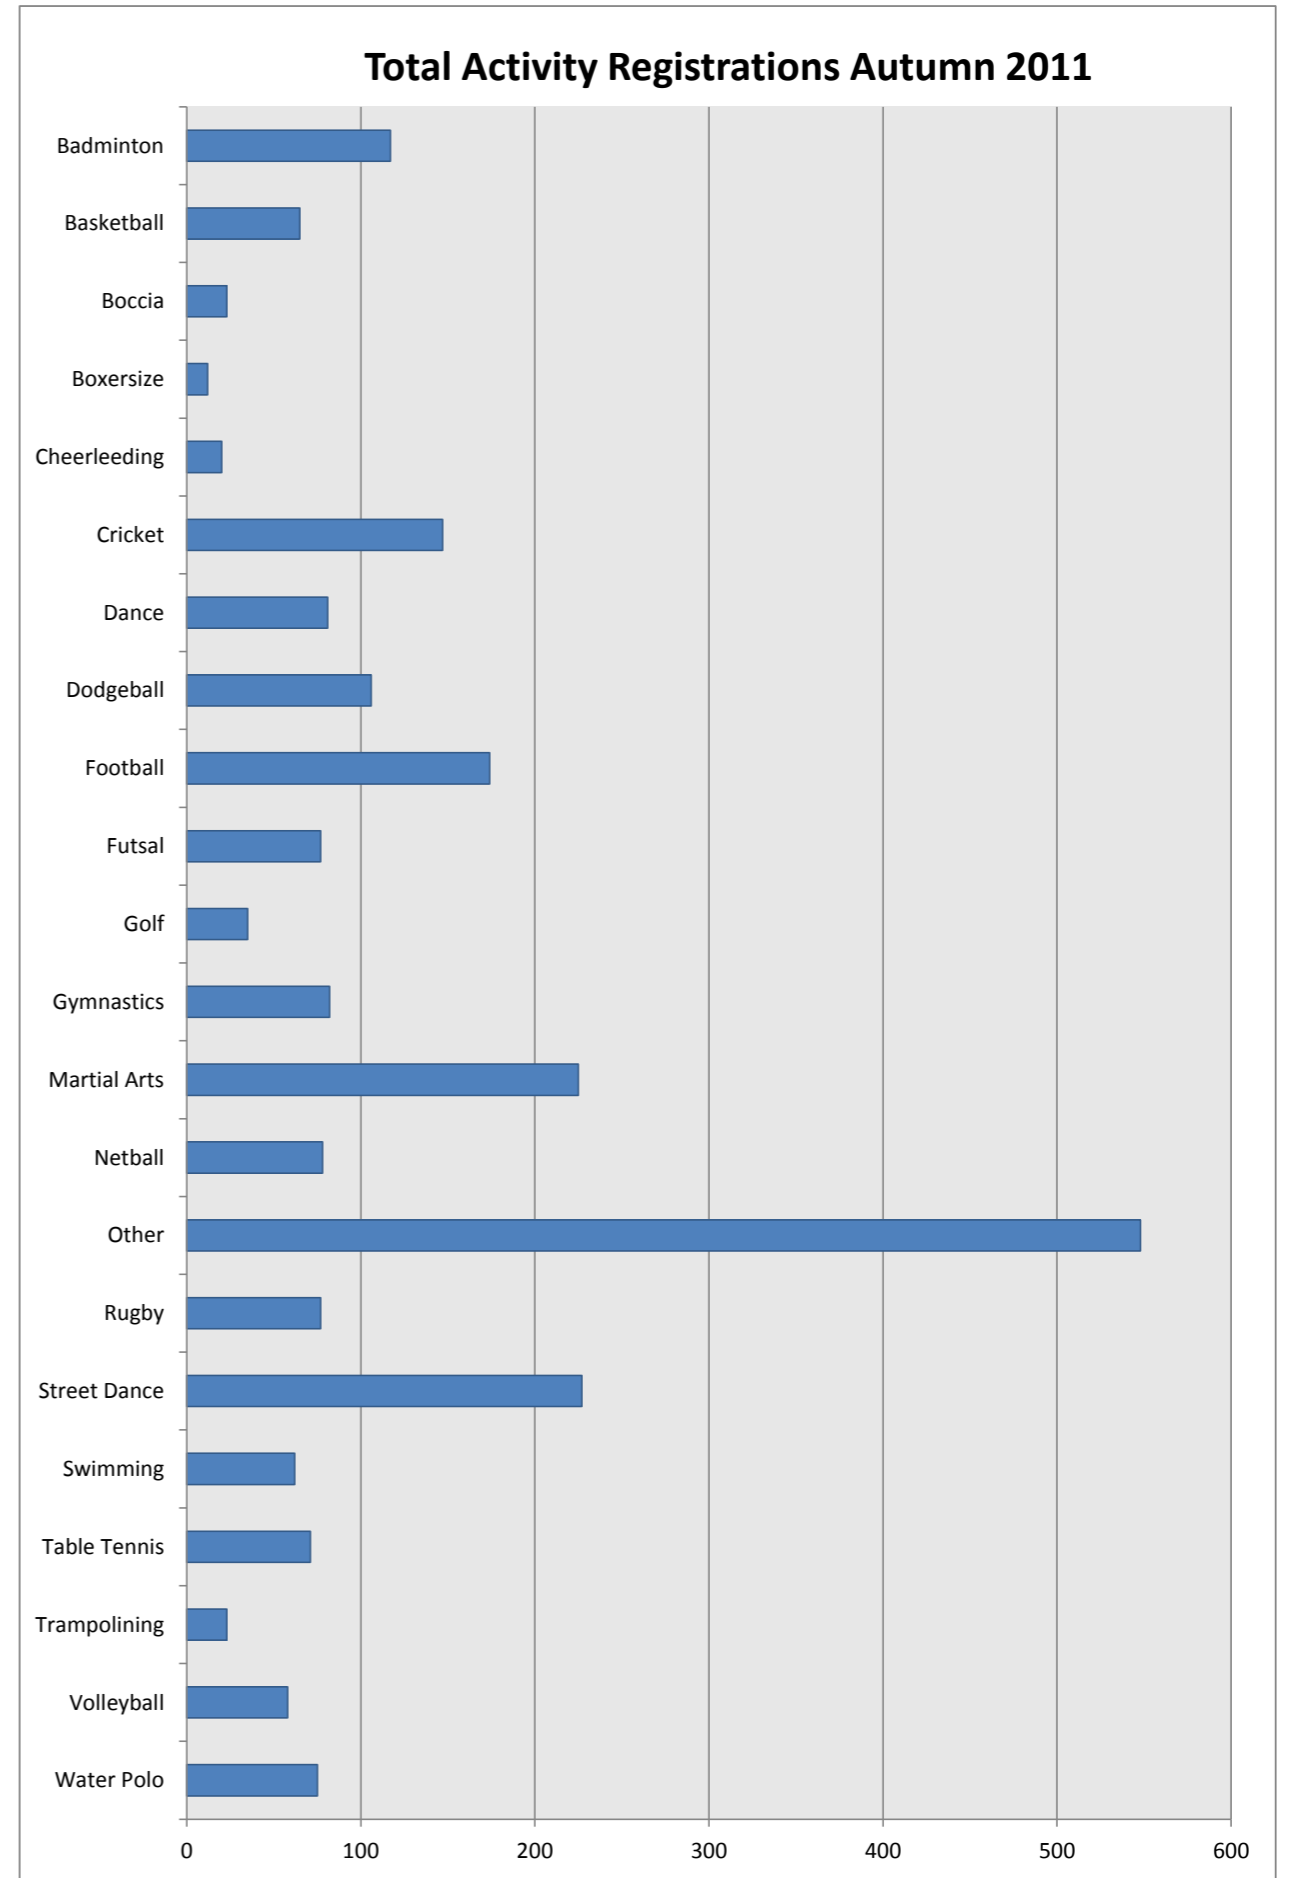

Total 5x60 Registrations Autumn 2011

Total Sessions Delivered Autumn 2011

Key Stage Registrations Autumn 2011

Time of Sessions Autumn 2011

Courses & People Trained Autumn 2011

Total Activity Registrations Autumn 2011