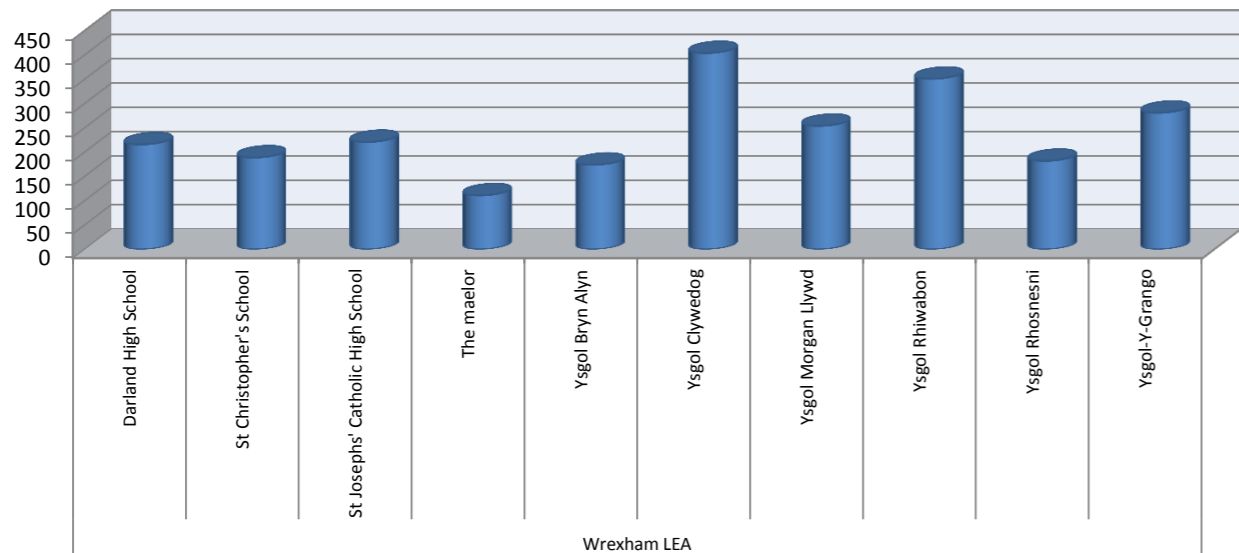

Total 5x60 Registrations Autumn 2011

Total Sessions Delivered Autumn 2011

Key Stage Registrations Autumn 2011

Time of Sessions Autumn 2011

Courses & People Trained Autumn 2011

Total Activity Registrations Autumn 2011

5x60 Registrations

Term		Autumn 2011								
		Values								
LA	Sessions	Boys KS3	Boys KS4	Girls KS3	Girls KS4	Total Boys	Total Girls	Total KS3	Total KS4	Total Registrations
Wrexham LEA	856	1016	284	947	136	1300	1083	1963	420	2383
Darland High School	84	81	10	120	5	91	125	201	15	216
St Christopher's School	92	110	37	27	15	147	42	137	52	189
St Josephs' Catholic High School	69	41	28	127	25	69	152	168	53	221
The maelor	66	12	55	32	12	67	44	44	67	111
Ysgol Bryn Alyn	122	74	28	58	14	102	72	132	42	174
Ysgol Clywedog	90	249	50	98	7	299	105	347	57	404
Ysgol Morgan Llywd	85	154	9	72	19	163	91	226	28	254
Ysgol Rhiwabon	105	152	39	140	20	191	160	292	59	351
Ysgol Rhosnesni	70	56	8	118	0	64	118	174	8	182
Ysgol-Y-Grango	73	87	20	155	19	107	174	242	39	281
Grand Total	856	1,016	284	947	136	1,300	1,083	1,963	420	2,383