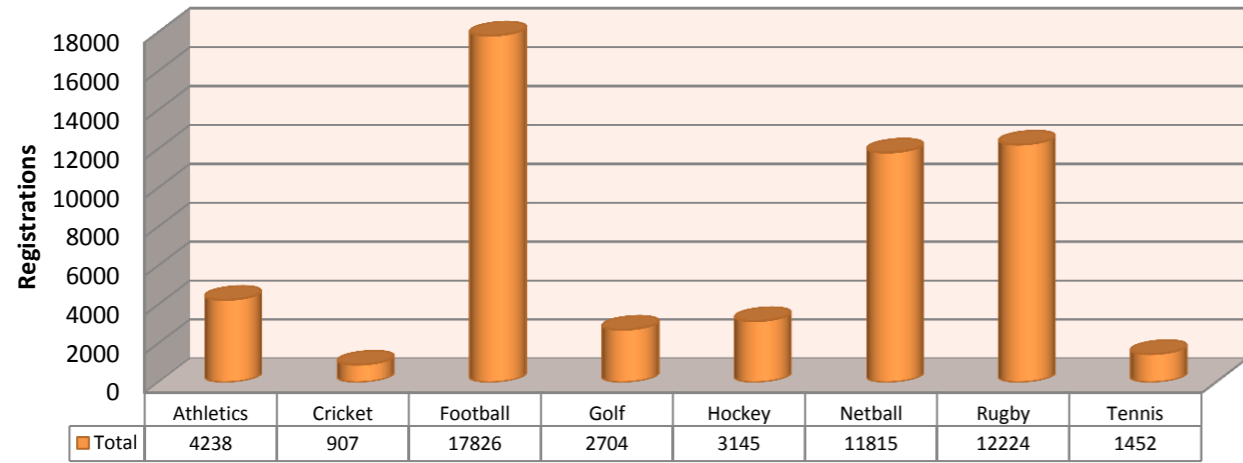

Dragon Activity Registrations Autumn 2011

Autumn 2010 v Autumn 2011 Registrations

Activity Sessions - Autumn 2011

Activity Registration by Club Type - Autumn 2011

Dragon Registrations Trend

DRAGON SPORT REGISTRATIONS SUMMER 2011

Dragon Sport Registrations (All Clubs)

Term	Autumn 2011
------	-------------

LA	Values									
	Total Sessions	Boys Registrations	Girls Registrations	Total Registrations	Boys X5	Girls X5	No Ethnic Background	No of Disabled	% Boys	% Girls
Anglesey	757	1035	628	1663	874	515	26	8	62.24%	37.76%
Blaenau Gwent	655	889	557	1446	772	511	8	2	61.48%	38.52%
Bridgend	1,353	1678	1464	3142	1225	1031	13	1	53.41%	46.59%
Caerphilly	1,647	2378	1382	3760	1757	978	18	3	63.24%	36.76%
Cardiff	1,200	2898	1502	4400	2643	1331	337	29	65.86%	34.14%
Carmarthenshire	1,650	2406	1840	4246	1699	1391	0	6	56.67%	43.33%
Ceredigion	812	1261	1183	2444	1218	1141	124	112	51.60%	48.40%
Conwy	905	1130	1044	2174	822	824	34	30	51.98%	48.02%
Denbighshire	2,433	3110	2676	5786	2957	2413	60	150	53.75%	46.25%
Flintshire	1,226	3179	2799	5978	2003	1611	39	11	53.18%	46.82%
Gwynedd	661	995	866	1861	918	785	45	8	53.47%	46.53%
Merthyr Tydfil	552	747	408	1155	635	376	17	3	64.68%	35.32%
Monmouthshire	1,142	1770	1409	3179	1642	1321	102	41	55.68%	44.32%
Neath Port Talbot	893	1264	885	2149	928	646	59	206	58.82%	41.18%
Newport	370	671	518	1189	562	306	123	0	56.43%	43.57%
Pembrokeshire	1,011	1559	1426	2985	890	1165	60	171	52.23%	47.77%
Powys	1,343	1817	1318	3135	1570	1234	38	31	57.96%	42.04%
Rhondda Cynon Taff	2,262	2808	1505	4313	2608	1417	59	6	65.11%	34.89%
Swansea	986	1241	765	2006	1033	621	43	40	61.86%	38.14%
Torfaen	1,485	3311	948	4259	2953	849	67	29	77.74%	22.26%
Vale of Glamorgan	1,433	1663	1113	2776	1603	1078	63	86	59.91%	40.09%
Wrexham	1,054	2178	1651	3829	1669	1151	71	8	56.88%	43.12%
<b>Grand Total</b>	<b>25,830</b>	<b>39988</b>	<b>27887</b>	<b>67875</b>	<b>32981</b>	<b>22695</b>	<b>1406</b>	<b>981</b>	<b>58.91%</b>	<b>41.09%</b>