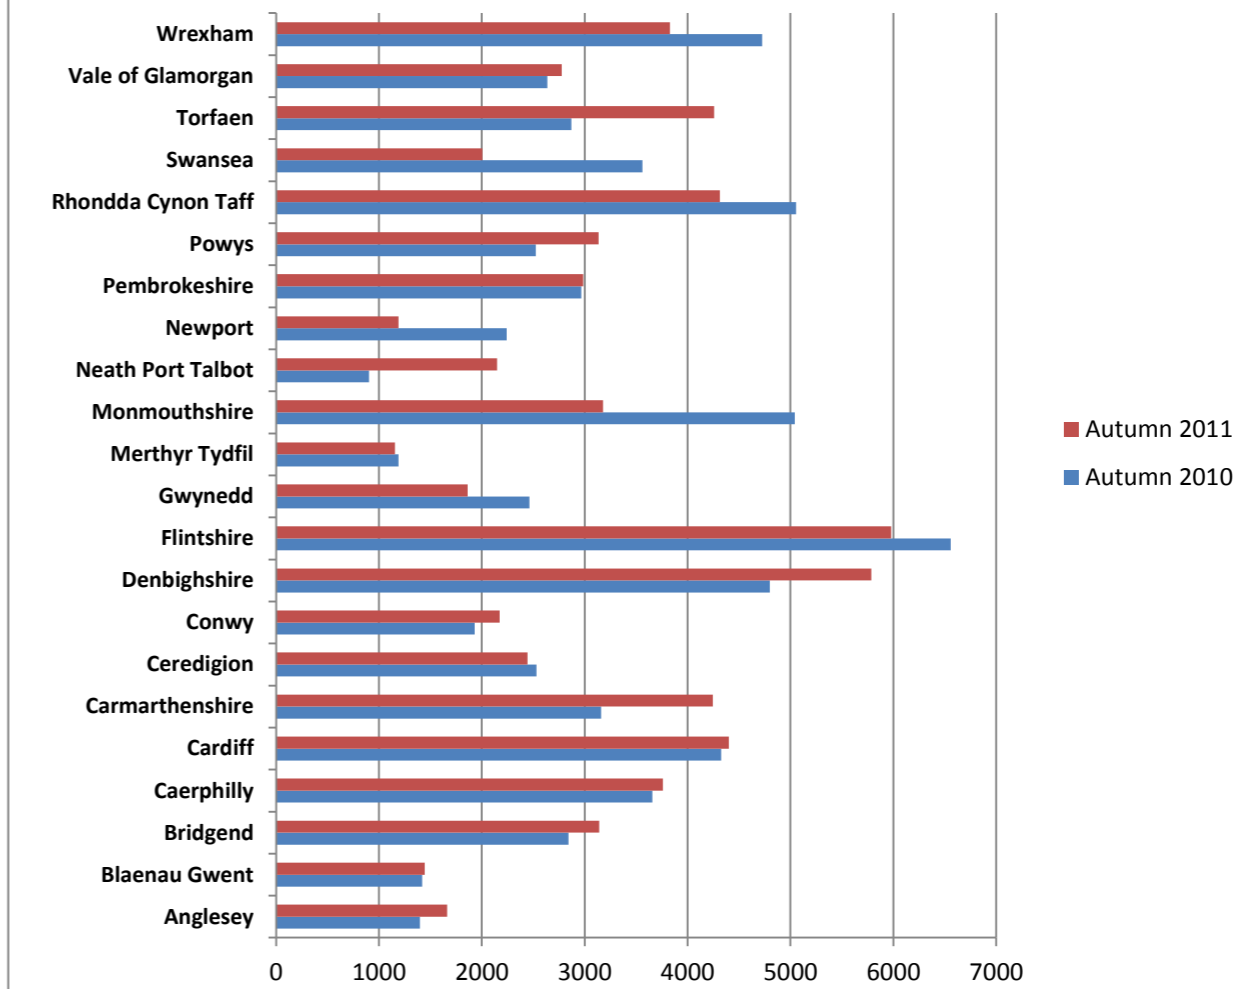

Dragon Activity Registrations Autumn 2011

Autumn 2010 v Autumn 2011 Registrations

Activity Sessions - Autumn 2011

Activity Registration by Club Type - Autumn 2011

Dragon Registrations Trend

DRAGON SPORT REGISTRATIONS SUMMER 2011