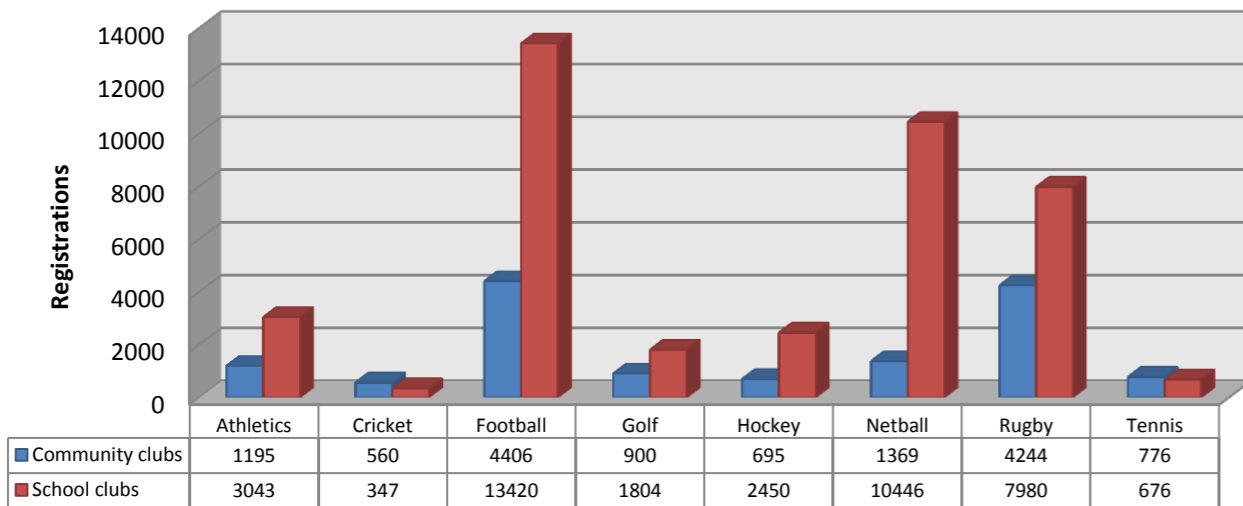

Dragon Activity Registrations Autumn 2011

Autumn 2010 v Autumn 2011 Registrations

Activity Sessions - Autumn 2011

Activity Registration by Club Type - Autumn 2011

Dragon Registrations Trend

DRAGON SPORT REGISTRATIONS SUMMER 2011

Dragon Sport Registrations (All Clubs)

Term	Autumn 2011
------	-------------

LA	Values									
	Total Sessions	Boys Registrations	Girls Registrations	Total Registrations	Boys X5	Girls X5	No Ethnic Background	No of Disabled	% Boys	% Girls
Anglesey	757	1035	628	1663	874	515	26	8	62.24%	37.76%
Blaenau Gwent	655	889	557	1446	772	511	8	2	61.48%	38.52%
Bridgend	1,353	1678	1464	3142	1225	1031	13	1	53.41%	46.59%
Caerphilly	1,647	2378	1382	3760	1757	978	18	3	63.24%	36.76%
Cardiff	1,200	2898	1502	4400	2643	1331	337	29	65.86%	34.14%
Carmarthenshire	1,650	2406	1840	4246	1699	1391	0	6	56.67%	43.33%
Ceredigion	812	1261	1183	2444	1218	1141	124	112	51.60%	48.40%
Conwy	905	1130	1044	2174	822	824	34	30	51.98%	48.02%
Denbighshire	2,433	3110	2676	5786	2957	2413	60	150	53.75%	46.25%
Flintshire	1,226	3179	2799	5978	2003	1611	39	11	53.18%	46.82%
Gwynedd	661	995	866	1861	918	785	45	8	53.47%	46.53%
Merthyr Tydfil	552	747	408	1155	635	376	17	3	64.68%	35.32%
Monmouthshire	1,142	1770	1409	3179	1642	1321	102	41	55.68%	44.32%
Neath Port Talbot	893	1264	885	2149	928	646	59	206	58.82%	41.18%
Newport	370	671	518	1189	562	306	123	0	56.43%	43.57%
Pembrokeshire	1,011	1559	1426	2985	890	1165	60	171	52.23%	47.77%
Powys	1,343	1817	1318	3135	1570	1234	38	31	57.96%	42.04%
Rhondda Cynon Taff	2,262	2808	1505	4313	2608	1417	59	6	65.11%	34.89%
Swansea	986	1241	765	2006	1033	621	43	40	61.86%	38.14%
Torfaen	1,485	3311	948	4259	2953	849	67	29	77.74%	22.26%
Vale of Glamorgan	1,433	1663	1113	2776	1603	1078	63	86	59.91%	40.09%
Wrexham	1,054	2178	1651	3829	1669	1151	71	8	56.88%	43.12%
<b>Grand Total</b>	<b>25,830</b>	<b>39988</b>	<b>27887</b>	<b>67875</b>	<b>32981</b>	<b>22695</b>	<b>1406</b>	<b>981</b>	<b>58.91%</b>	<b>41.09%</b>