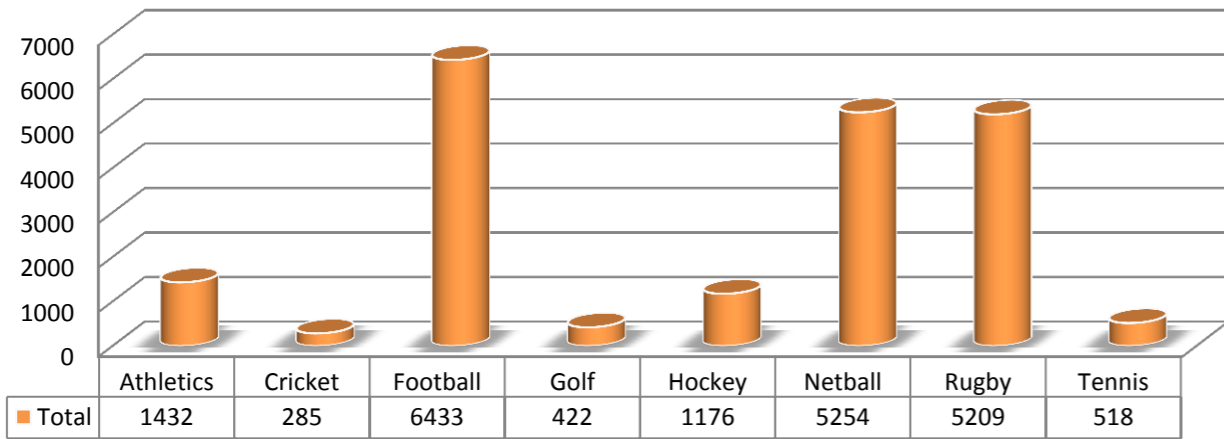

Dragon Activity Registrations Autumn 2011

Autumn 2010 v Autumn 2011 Registrations

Activity Sessions - Autumn 2011

Activity Registration by Club Type - Autumn 2011

Dragon Registrations Trend

DRAGON SPORT REGISTRATIONS SUMMER 2011

Dragon Sport Registrations (All Clubs)

Term	Autumn 2011
------	-------------

LA	Values									
	Total Sessions	Boys Registrations	Girls Registrations	Total Registrations	Boys X5	Girls X5	No Ethnic Background	No of Disabled	% Boys	% Girls
Anglesey	757	1035	628	1663	874	515	26	8	62.24%	37.76%
Blaenau Gwent	655	889	557	1446	772	511	8	2	61.48%	38.52%
Bridgend	1,353	1678	1464	3142	1225	1031	13	1	53.41%	46.59%
Caerphilly	1,647	2378	1382	3760	1757	978	18	3	63.24%	36.76%
Cardiff	1,200	2898	1502	4400	2643	1331	337	29	65.86%	34.14%
Carmarthenshire	1,650	2406	1840	4246	1699	1391	0	6	56.67%	43.33%
Ceredigion	812	1261	1183	2444	1218	1141	124	112	51.60%	48.40%
Conwy	905	1130	1044	2174	822	824	34	30	51.98%	48.02%
Denbighshire	2,433	3110	2676	5786	2957	2413	60	150	53.75%	46.25%
Flintshire	1,226	3179	2799	5978	2003	1611	39	11	53.18%	46.82%
Gwynedd	661	995	866	1861	918	785	45	8	53.47%	46.53%
Merthyr Tydfil	552	747	408	1155	635	376	17	3	64.68%	35.32%
Monmouthshire	1,142	1770	1409	3179	1642	1321	102	41	55.68%	44.32%
Neath Port Talbot	893	1264	885	2149	928	646	59	206	58.82%	41.18%
Newport	370	671	518	1189	562	306	123	0	56.43%	43.57%
Pembrokeshire	1,011	1559	1426	2985	890	1165	60	171	52.23%	47.77%
Powys	1,343	1817	1318	3135	1570	1234	38	31	57.96%	42.04%
Rhondda Cynon Taff	2,262	2808	1505	4313	2608	1417	59	6	65.11%	34.89%
Swansea	986	1241	765	2006	1033	621	43	40	61.86%	38.14%
Torfaen	1,485	3311	948	4259	2953	849	67	29	77.74%	22.26%
Vale of Glamorgan	1,433	1663	1113	2776	1603	1078	63	86	59.91%	40.09%
Wrexham	1,054	2178	1651	3829	1669	1151	71	8	56.88%	43.12%
<b>Grand Total</b>	<b>25,830</b>	<b>39988</b>	<b>27887</b>	<b>67875</b>	<b>32981</b>	<b>22695</b>	<b>1406</b>	<b>981</b>	<b>58.91%</b>	<b>41.09%</b>