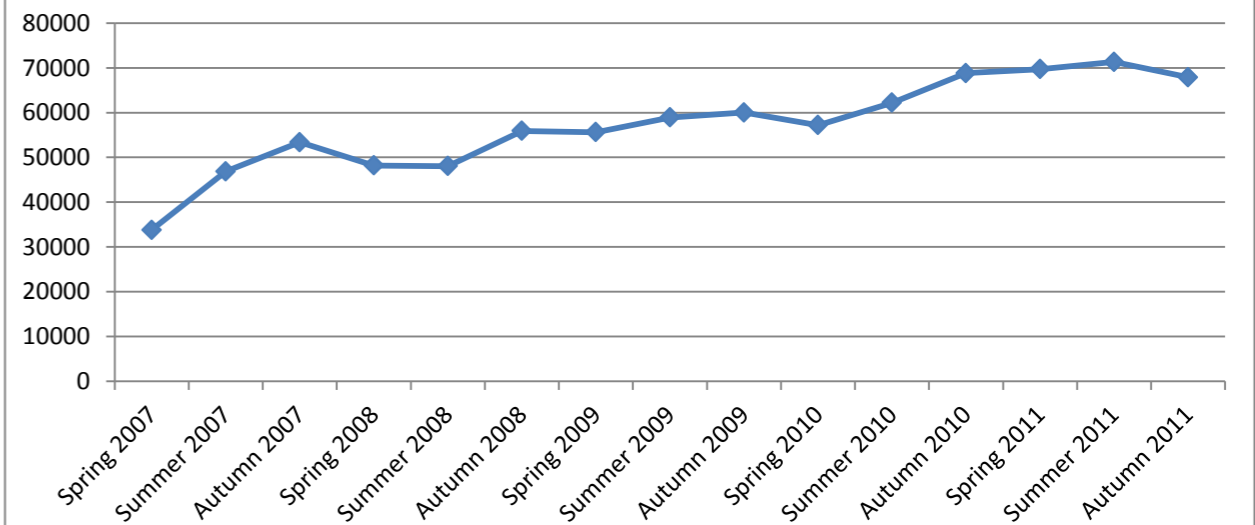

Dragon Activity Registrations Autumn 2011

Autumn 2010 v Autumn 2011 Registrations

Activity Sessions - Autumn 2011

Activity Registration by Club Type - Autumn 2011

Dragon Registrations Trend

DRAGON SPORT REGISTRATIONS SUMMER 2011